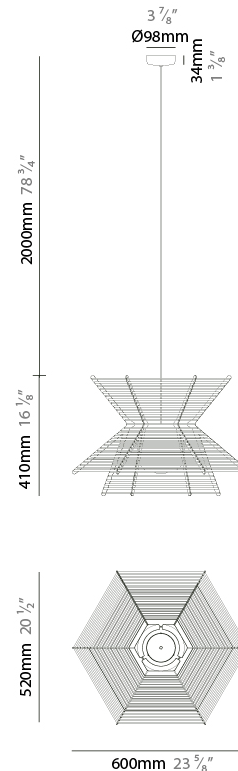

PAGODA SUSPENSION

D111228-

base number Finish
Options

PROJECT
TYPE
SPECIFIER
QUANTITY
DATE

1. To build a product code in our configurator select the specify button on the base model # product page
2. To build a manual product code on this datasheet choose from the options listed below in blue font and add the suffix to the base model #

GENERAL

Series: Pagoda
Partner: Ole
Division: Design
Installation: Suspension
Product Type: Pendant
Mounting Location: Ceiling

PHYSICAL

Shape: Hexagon
Length (mm): 600
Length (in): 23 5/8
Width (mm): 520
Width (in): 20 1/2
Height (mm): 410
Height (in): 16 1/8
Max. Overall Height (mm): 2410
Max. Overall Height (in): 94 7/8
Weight (kg): 5.48
Diffuser: PMMA - Opal
Fixture Finish: BEI / BLK / BLU / COG / DGN / GRY / MRN / MOC / MUS / OLV / SIL / STN / TER / WHI
Holder Finish: BLK
Fixture Material: Metal / PMMA / Recycled Cord
Primary Material: Fabric - Recycled
Cable Details: 2000mm / 78 3/4" Transparent Cable

ELECTRICAL

Number of Lamps: 1
Lamp Type: LED Retrofit
Max. Wattage Per Lamp (W): 15
Lamp Base: E27
Dimming: Non-Dimmable
Driver Included: No
Input Voltage (V): 120
Upon Request: Casambi

LED

OPTICAL

RATINGS AND CERTIFICATIONS

Certified By: Certified for North American Standards
IP rating: IP20