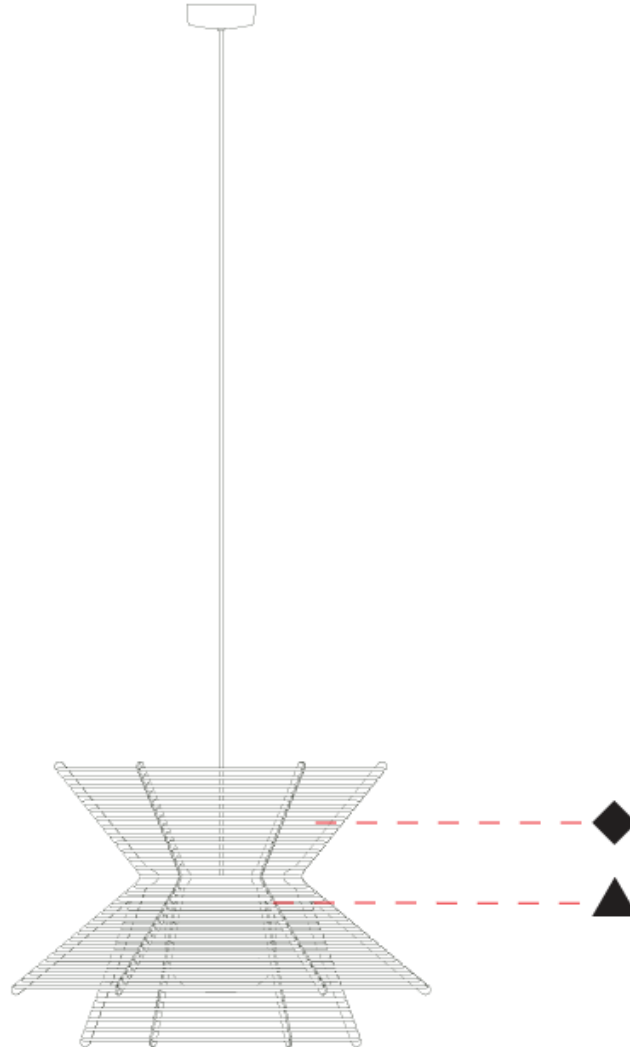

PAGODA SUSPENSION

D111228-

PROJECT

TYPE

SPECIFIER

QUANTITY

DATE

D