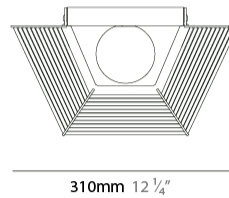

PAGODA SURFACE

D113077-

base number   Finish
Options

PROJECT	_____
TYPE	_____
SPECIFIER	_____
QUANTITY	_____
DATE	_____

1. To build a product code in our configurator select the specify button on the base model # product page
2. To build a manual product code on this datasheet choose from the options listed below in blue font and add the suffix to the base model #

GENERAL

Series: Pagoda _____
Partner: Ole _____
Division: Design _____
Installation: Surface _____
Product Type: Wall Surface _____
Mounting Location: Wall _____
Light Distribution: Direct / Indirect _____

PHYSICAL

Shape: Abstract _____
Width (mm): 310 _____
Width (in): 12 ³/₁₆ _____
Height (mm): 240 _____
Depth (mm): 150 _____
Height (in): 9 ⁷/₁₆ _____
Depth (in): 5 ⁷/₈ _____
Weight (kg): 1.62 _____
Diffuser: PMMA - Opal _____
Fixture Finish: BEI / BLK / BLU / COG / DGN / GRY / MRN / MOC / MUS / OLV / SIL / STN / TER / WHI _____
Holder Finish: BLK _____
Fixture Material: Metal / PMMA / Recycled Cord _____

ELECTRICAL

Number of Lamps: 1 _____
Lamp Type: LED Retrofit _____
Max. Wattage Per Lamp (W): 7 _____
Lamp Base: G9 _____
Dimming: Non-Dimmable _____
Driver Included: No _____
Input Voltage (V): 120 _____
Upon Request: Casambi _____

LED

OPTICAL

RATINGS AND CERTIFICATIONS

Certified By: Certified for North American Standards _____
IP rating: IP20 _____