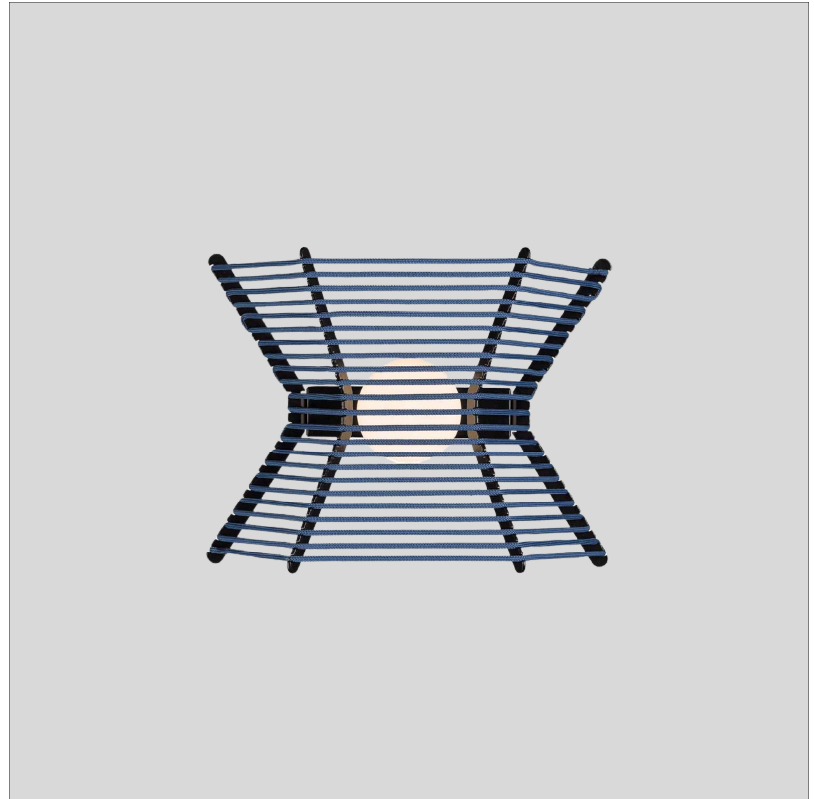

PAGODA SURFACE

D113077-

base number   Finish
Options

PROJECT	_____
TYPE	_____
SPECIFIER	_____
QUANTITY	_____
DATE	_____

1. To build a product code in our configurator select the specify button on the base model # product page
2. To build a manual product code on this datasheet choose from the options listed below in blue font and add the suffix to the base model #

GENERAL

Series: Pagoda _____
Partner: Ole _____
Division: Design _____
Installation: Surface _____
Product Type: Wall Surface _____
Mounting Location: Wall _____
Light Distribution: Direct / Indirect _____

PHYSICAL

Shape: Abstract _____
Width (mm): 310 _____
Width (in): 12 ³/₁₆ _____
Height (mm): 240 _____
Depth (mm): 150 _____
Height (in): 9 ⁷/₁₆ _____
Depth (in): 5 ⁷/₈ _____
Weight (kg): 1.62 _____
Diffuser: PMMA - Opal _____
Fixture Finish: BEI / BLK / BLU / COG / DGN / GRY / MRN / MOC / MUS / OLV / SIL / STN / TER / WHI _____
Holder Finish: BLK _____
Fixture Material: Metal / PMMA / Recycled Cord _____

ELECTRICAL

Number of Lamps: 1 _____
Lamp Type: LED Retrofit _____
Max. Wattage Per Lamp (W): 7 _____
Lamp Base: G9 _____
Dimming: Non-Dimmable _____
Driver Included: No _____
Input Voltage (V): 120 _____
Upon Request: Casambi _____

LED

OPTICAL

RATINGS AND CERTIFICATIONS

Certified By: Certified for North American Standards _____
IP rating: IP20 _____