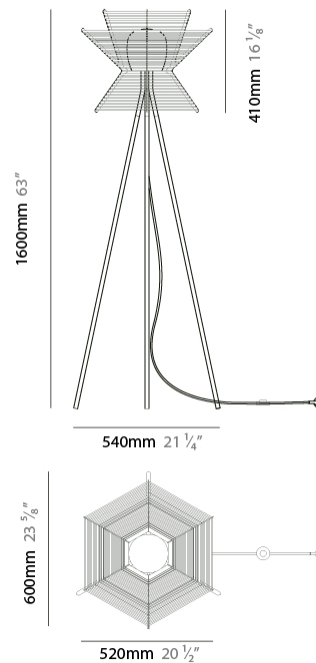

PAGODA PORTABLE

D114045-

base number Finish
Options

PROJECT _____
TYPE _____
SPECIFIER _____
QUANTITY _____
DATE _____

1. To build a product code in our configurator select the specify button on the base model # product page
2. To build a manual product code on this datasheet choose from the options listed below in blue font and add the suffix to the base model #

GENERAL

Series: Pagoda
Partner: Ole
Division: Design
Installation: Portable
Product Type: Floor
Mounting Location: Floor

PHYSICAL

Shape: Hexagon
Length (mm): 600
Length (in): 23 5/8
Width (mm): 520
Width (in): 20 1/2
Height (mm): 1600
Height (in): 63
Weight (kg): 8.74
Diffuser: PMMA - Opal
Fixture Finish: BEI / BLK / BLU / COG / DGN / GRY / MRN / MOC / MUS / OLV / SIL / STN / TER / WHI
Holder Finish: BLK
Fixture Material: Metal / PMMA / Recycled Cord

ELECTRICAL

Number of Lamps: 1
Lamp Type: LED Retrofit
Max. Wattage Per Lamp (W): 15
Lamp Base: E27
Dimming: Non-Dimmable
Driver Included: No
Input Voltage (V): 120

LED

OPTICAL

RATINGS AND CERTIFICATIONS

Certified By: Certified for North American Standards
IP rating: IP20