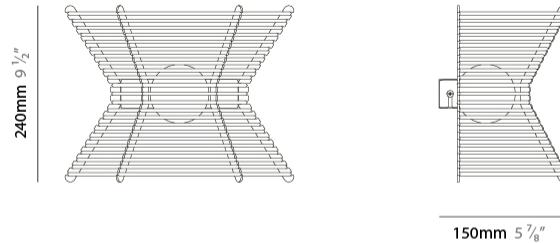

PAGODA SURFACE

D113077-

base number   Finish
Options

PROJECT	_____
TYPE	_____
SPECIFIER	_____
QUANTITY	_____
DATE	_____

1. To build a product code in our configurator select the specify button on the base model # product page
2. To build a manual product code on this datasheet choose from the options listed below in blue font and add the suffix to the base model #

GENERAL

Series: Pagoda _____
Partner: Ole _____
Division: Design _____
Installation: Surface _____
Product Type: Wall Surface _____
Mounting Location: Wall _____
Light Distribution: Direct / Indirect _____

PHYSICAL

Shape: Abstract _____
Width (mm): 310 _____
Width (in): 12 ³/₁₆ _____
Height (mm): 240 _____
Depth (mm): 150 _____
Height (in): 9 ⁷/₁₆ _____
Depth (in): 5 ⁷/₈ _____
Weight (kg): 1.62 _____
Diffuser: PMMA - Opal _____
Fixture Finish: BEI / BLK / BLU / COG / DGN / GRY / MRN / MOC / MUS / OLV / SIL / STN / TER / WHI _____
Holder Finish: BLK _____
Fixture Material: Metal / PMMA / Recycled Cord _____

ELECTRICAL

Number of Lamps: 1 _____
Lamp Type: LED Retrofit _____
Max. Wattage Per Lamp (W): 7 _____
Lamp Base: G9 _____
Dimming: Non-Dimmable _____
Driver Included: No _____
Input Voltage (V): 120 _____
Upon Request: Casambi _____

LED

OPTICAL

RATINGS AND CERTIFICATIONS

Certified By: Certified for North American Standards _____
IP rating: IP20 _____