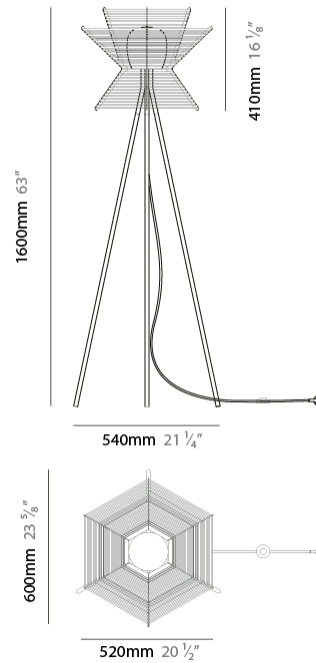

PAGODA PORTABLE

D114045-

base number Finish
Options

PROJECT _____
TYPE _____
SPECIFIER _____
QUANTITY _____
DATE _____

1. To build a product code in our configurator select the specify button on the base model # product page
2. To build a manual product code on this datasheet choose from the options listed below in blue font and add the suffix to the base model #

GENERAL

Series: Pagoda
Partner: Ole
Division: Design
Installation: Portable
Product Type: Floor
Mounting Location: Floor

PHYSICAL

Shape: Hexagon
Length (mm): 600
Length (in): 23 ⁵/₈
Width (mm): 520
Width (in): 20 ¹/₂
Height (mm): 1600
Height (in): 63
Weight (kg): 8.74
Diffuser: PMMA - Opal
Fixture Finish: BEI / BLK / BLU / COG / DGN / GRY / MRN / MOC / MUS / OLV / SIL / STN / TER / WHI
Holder Finish: BLK
Fixture Material: Metal / PMMA / Recycled Cord

ELECTRICAL

Number of Lamps: 1
Lamp Type: LED Retrofit
Max. Wattage Per Lamp (W): 15
Lamp Base: E27
Dimming: Non-Dimmable
Driver Included: No
Input Voltage (V): 120

LED

OPTICAL

RATINGS AND CERTIFICATIONS

Certified By: Certified for North American Standards
IP rating: IP20