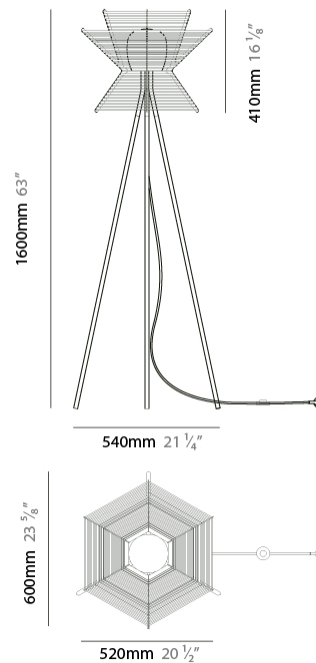

PAGODA PORTABLE

D114045-

base number Finish
Options

PROJECT
TYPE
SPECIFIER
QUANTITY
DATE

1. To build a product code in our configurator select the specify button on the base model # product page
2. To build a manual product code on this datasheet choose from the options listed below in blue font and add the suffix to the base model #

GENERAL

Series: Pagoda
Partner: Ole
Division: Design
Installation: Portable
Product Type: Floor
Mounting Location: Floor

PHYSICAL

Shape: Hexagon
Length (mm): 600
Length (in): 23 ⁵/₈
Width (mm): 520
Width (in): 20 ¹/₂
Height (mm): 1600
Height (in): 63
Weight (kg): 8.74
Diffuser: PMMA - Opal
Fixture Finish: BEI / BLK / BLU / COG / DGN / GRY / MRN / MOC / MUS / OLV / SIL / STN / TER / WHI
Holder Finish: BLK
Fixture Material: Metal / PMMA / Recycled Cord

ELECTRICAL

Number of Lamps: 1
Lamp Type: LED Retrofit
Max. Wattage Per Lamp (W): 15
Lamp Base: E27
Dimming: Non-Dimmable
Driver Included: No
Input Voltage (V): 120

LED

OPTICAL

RATINGS AND CERTIFICATIONS

Certified By: Certified for North American Standards
IP rating: IP20