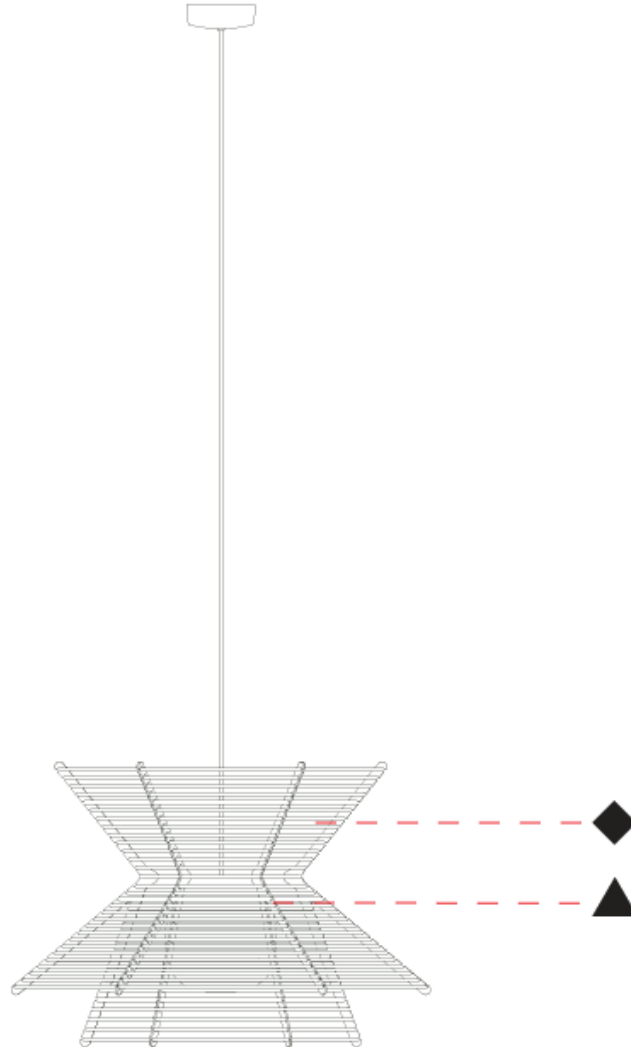

D111228-

PROJECT

TYPE

SPECIFIER

QUANTITY

DATE

D