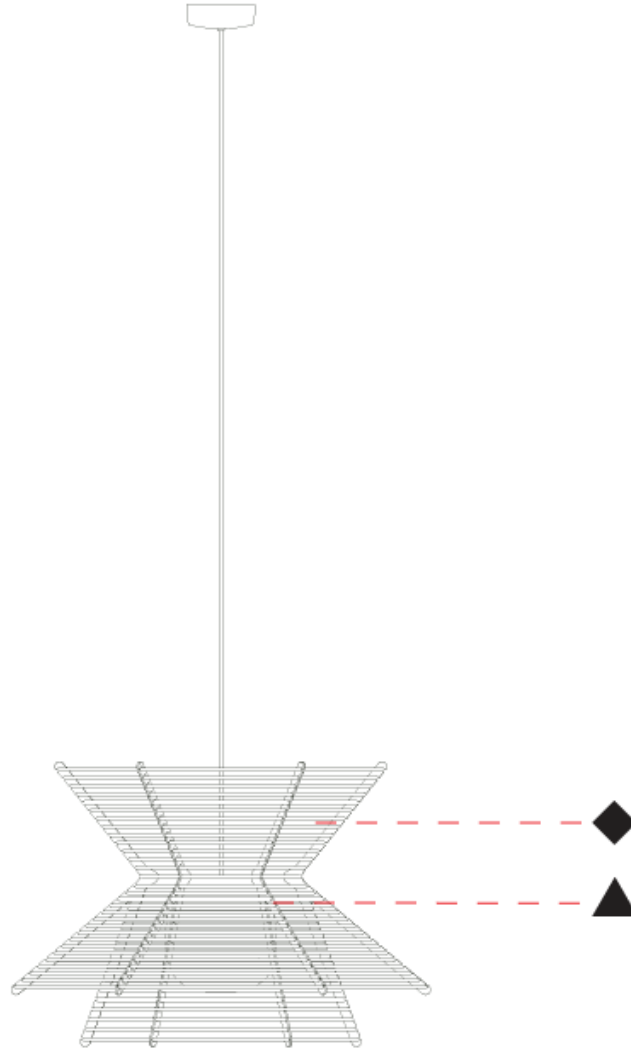

PAGODA SUSPENSION

D111228-

PROJECT	_____
TYPE	_____
SPECIFIER	_____
QUANTITY	_____
DATE	_____

D