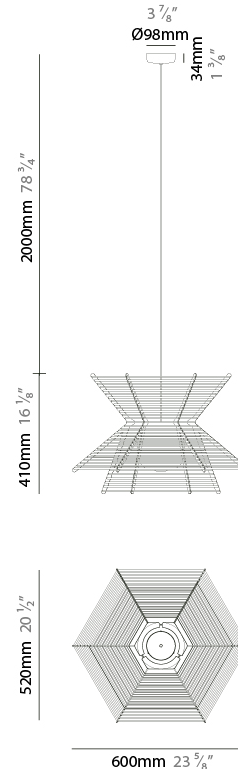

PAGODA SUSPENSION

D111228-

base number Finish
Options

PROJECT
TYPE
SPECIFIER
QUANTITY
DATE

1. To build a product code in our configurator select the specify button on the base model # product page
2. To build a manual product code on this datasheet choose from the options listed below in blue font and add the suffix to the base model #

GENERAL

Series: Pagoda
Partner: Ole
Division: Design
Installation: Suspension
Product Type: Pendant
Mounting Location: Ceiling

PHYSICAL

Shape: Hexagon
Length (mm): 600
Length (in): 23 ⁵/₈
Width (mm): 520
Width (in): 20 ¹/₂
Height (mm): 410
Height (in): 16 ¹/₈
Max. Overall Height (mm): 2410
Max. Overall Height (in): 94 ⁷/₈
Weight (kg): 5.48
Diffuser: PMMA - Opal
Fixture Finish: [BEI](#) / [BLK](#) / [BLU](#) / [COG](#) / [DGN](#) / [GRY](#) / [MRN](#) / [MOC](#) / [MUS](#) / [OLV](#) / [SIL](#) / [STN](#) / [TER](#) / [WHI](#)
Holder Finish: BLK
Fixture Material: Metal / PMMA / Recycled Cord
Primary Material: Fabric - Recycled
Cable Details: 2000mm / 78 3/4" Transparent Cable

ELECTRICAL

Number of Lamps: 1
Lamp Type: LED Retrofit
Max. Wattage Per Lamp (W): 15
Lamp Base: E27
Dimming: Non-Dimmable
Driver Included: No
Input Voltage (V): 120
Upon Request: Casambi

LED

OPTICAL

RATINGS AND CERTIFICATIONS

Certified By: Certified for North American Standards
IP rating: IP20