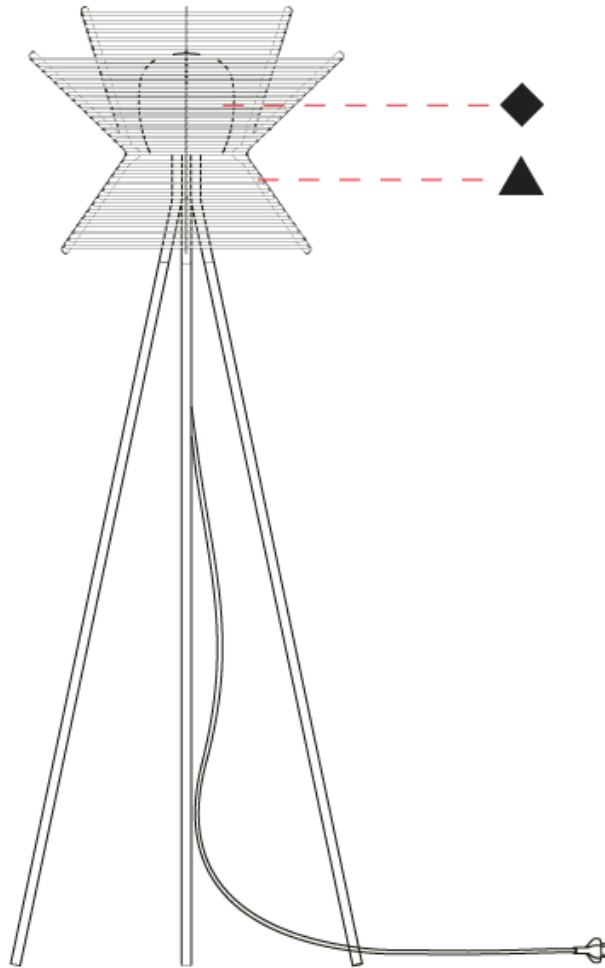

PAGODA PORTABLE

D114045-

PROJECT _____

TYPE _____

SPECIFIER _____

QUANTITY _____

DATE _____

D