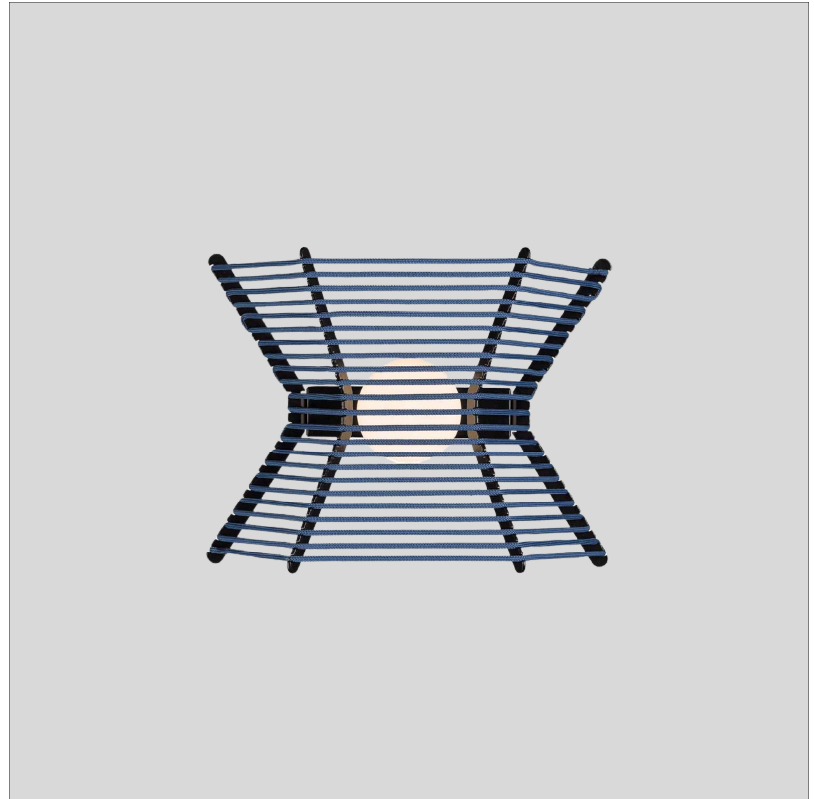

PROJECT	_____
TYPE	_____
SPECIFIER	_____
QUANTITY	_____
DATE	_____

PAGODA SURFACE

D113077-

base number   Finish
Options

1. To build a product code in our configurator select the specify button on the base model # product page
2. To build a manual product code on this datasheet choose from the options listed below in blue font and add the suffix to the base model #

GENERAL

Series: Pagoda
Partner: Ole
Division: Design
Installation: Surface
Product Type: Wall Surface
Mounting Location: Wall
Light Distribution: Direct / Indirect

PHYSICAL

Shape: Abstract
Width (mm): 310
Width (in): 12 ³/₁₆
Height (mm): 240
Depth (mm): 150
Height (in): 9 ⁷/₁₆
Depth (in): 5 ⁷/₈
Weight (kg): 1.62
Diffuser: PMMA - Opal
Fixture Finish: BEI / BLK / BLU / COG / DGN / GRY / MRN / MOC / MUS /
OLV / SIL / STN / TER / WHI
Holder Finish: BLK
Fixture Material: Metal / PMMA / Recycled Cord

ELECTRICAL

Number of Lamps: 1
Lamp Type: LED Retrofit
Max. Wattage Per Lamp (W): 7
Lamp Base: G9
Dimming: Non-Dimmable
Driver Included: No
Input Voltage (V): 120
Upon Request: Casambi

LED

OPTICAL

RATINGS AND CERTIFICATIONS

Certified By: Certified for North American Standards
IP rating: IP20