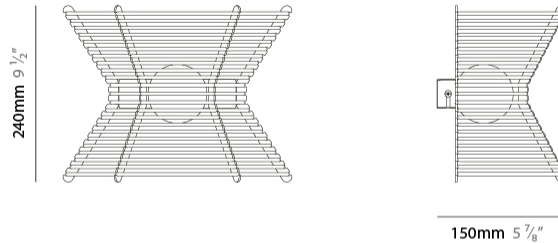

PROJECT	_____
TYPE	_____
SPECIFIER	_____
QUANTITY	_____
DATE	_____

PAGODA SURFACE

D113077-

base number   Finish
Options

1. To build a product code in our configurator select the specify button on the base model # product page
2. To build a manual product code on this datasheet choose from the options listed below in blue font and add the suffix to the base model #

GENERAL

Series: Pagoda
Partner: Ole
Division: Design
Installation: Surface
Product Type: Wall Surface
Mounting Location: Wall
Light Distribution: Direct / Indirect

PHYSICAL

Shape: Abstract
Width (mm): 310
Width (in): 12 ³/₁₆
Height (mm): 240
Depth (mm): 150
Height (in): 9 ⁷/₁₆
Depth (in): 5 ⁷/₈
Weight (kg): 1.62
Diffuser: PMMA - Opal
Fixture Finish: BEI / BLK / BLU / COG / DGN / GRY / MRN / MOC / MUS /
OLV / SIL / STN / TER / WHI
Holder Finish: BLK
Fixture Material: Metal / PMMA / Recycled Cord

ELECTRICAL

Number of Lamps: 1
Lamp Type: LED Retrofit
Max. Wattage Per Lamp (W): 7
Lamp Base: G9
Dimming: Non-Dimmable
Driver Included: No
Input Voltage (V): 120
Upon Request: Casambi

LED

OPTICAL

RATINGS AND CERTIFICATIONS

Certified By: Certified for North American Standards
IP rating: IP20