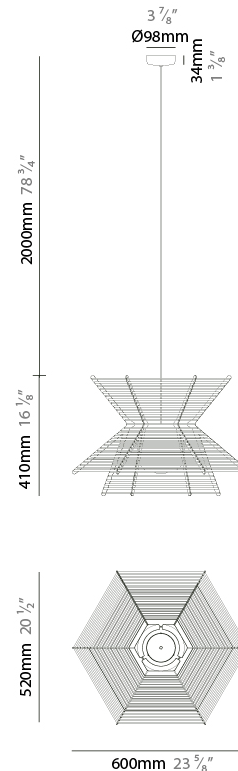

PAGODA SUSPENSION

D111228-

base number Finish
Options

PROJECT	_____
TYPE	_____
SPECIFIER	_____
QUANTITY	_____
DATE	_____

1. To build a product code in our configurator select the specify button on the base model # product page
2. To build a manual product code on this datasheet choose from the options listed below in blue font and add the suffix to the base model #

GENERAL

Series: Pagoda
Partner: Ole
Division: Design
Installation: Suspension
Product Type: Pendant
Mounting Location: Ceiling

PHYSICAL

Shape: Hexagon
Length (mm): 600
Length (in): 23 ⁵/₈
Width (mm): 520
Width (in): 20 ¹/₂
Height (mm): 410
Height (in): 16 ¹/₈
Max. Overall Height (mm): 2410
Max. Overall Height (in): 94 ⁷/₈
Weight (kg): 5.48
Diffuser: PMMA - Opal
Fixture Finish: [BEI](#) / [BLK](#) / [BLU](#) / [COG](#) / [DGN](#) / [GRY](#) / [MRN](#) / [MOC](#) / [MUS](#) / [OLV](#) / [SIL](#) / [STN](#) / [TER](#) / [WHI](#)
Holder Finish: BLK
Fixture Material: Metal / PMMA / Recycled Cord
Primary Material: Fabric - Recycled
Cable Details: 2000mm / 78 3/4" Transparent Cable

ELECTRICAL

Number of Lamps: 1
Lamp Type: LED Retrofit
Max. Wattage Per Lamp (W): 15
Lamp Base: E27
Dimming: Non-Dimmable
Driver Included: No
Input Voltage (V): 120
Upon Request: Casambi

LED

OPTICAL

RATINGS AND CERTIFICATIONS

Certified By: Certified for North American Standards
IP rating: IP20