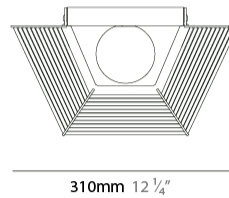

PROJECT	_____
TYPE	_____
SPECIFIER	_____
QUANTITY	_____
DATE	_____

PAGODA SURFACE

D113077-

base number   Finish
Options

1. To build a product code in our configurator select the specify button on the base model # product page
2. To build a manual product code on this datasheet choose from the options listed below in blue font and add the suffix to the base model #

GENERAL

Series: Pagoda
Partner: Ole
Division: Design
Installation: Surface
Product Type: Wall Surface
Mounting Location: Wall
Light Distribution: Direct / Indirect

PHYSICAL

Shape: Abstract
Width (mm): 310
Width (in): 12 ³/₁₆
Height (mm): 240
Depth (mm): 150
Height (in): 9 ⁷/₁₆
Depth (in): 5 ⁷/₈
Weight (kg): 1.62
Diffuser: PMMA - Opal
Fixture Finish: BEI / BLK / BLU / COG / DGN / GRY / MRN / MOC / MUS /
OLV / SIL / STN / TER / WHI
Holder Finish: BLK
Fixture Material: Metal / PMMA / Recycled Cord

ELECTRICAL

Number of Lamps: 1
Lamp Type: LED Retrofit
Max. Wattage Per Lamp (W): 7
Lamp Base: G9
Dimming: Non-Dimmable
Driver Included: No
Input Voltage (V): 120
Upon Request: Casambi

LED

OPTICAL

RATINGS AND CERTIFICATIONS

Certified By: Certified for North American Standards
IP rating: IP20