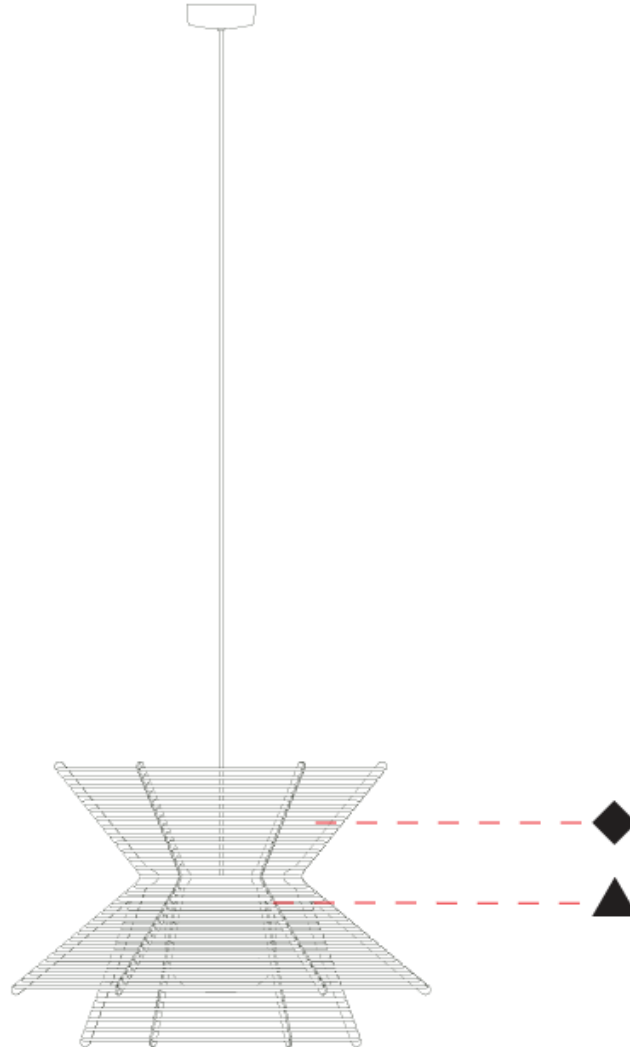

D111228-

PROJECT

TYPE

SPECIFIER

QUANTITY

DATE

D