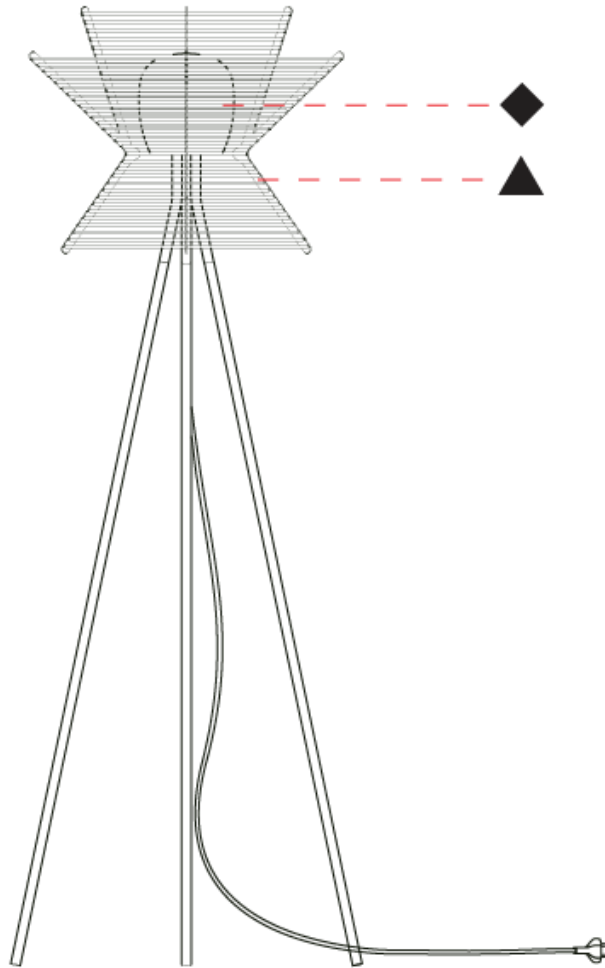

D114045-

PROJECT	_____
TYPE	_____
SPECIFIER	_____
QUANTITY	_____
DATE	_____

D