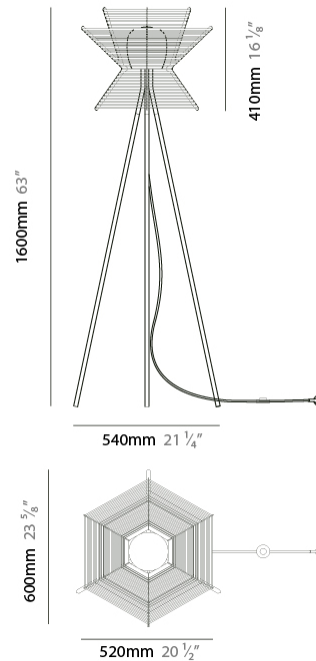

PAGODA PORTABLE

D114045-

base number Finish
Options

PROJECT
TYPE
SPECIFIER
QUANTITY
DATE

1. To build a product code in our configurator select the specify button on the base model # product page
2. To build a manual product code on this datasheet choose from the options listed below in blue font and add the suffix to the base model #

GENERAL

Series: Pagoda
Partner: Ole
Division: Design
Installation: Portable
Product Type: Floor
Mounting Location: Floor

PHYSICAL

Shape: Hexagon
Length (mm): 600
Length (in): 23 ⁵/₈
Width (mm): 520
Width (in): 20 ¹/₂
Height (mm): 1600
Height (in): 63
Weight (kg): 8.74
Diffuser: PMMA - Opal
Fixture Finish: BEI / BLK / BLU / COG / DGN / GRY / MRN / MOC / MUS / OLV / SIL / STN / TER / WHI
Holder Finish: BLK
Fixture Material: Metal / PMMA / Recycled Cord

ELECTRICAL

Number of Lamps: 1
Lamp Type: LED Retrofit
Max. Wattage Per Lamp (W): 15
Lamp Base: E27
Dimming: Non-Dimmable
Driver Included: No
Input Voltage (V): 120

LED

OPTICAL

RATINGS AND CERTIFICATIONS

Certified By: Certified for North American Standards
IP rating: IP20