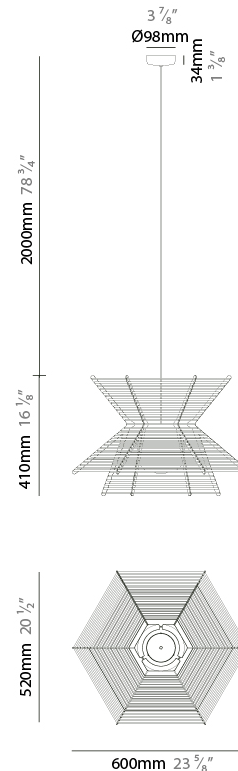

PAGODA SUSPENSION

D111228-

base number Finish
Options

PROJECT
TYPE
SPECIFIER
QUANTITY
DATE

1. To build a product code in our configurator select the specify button on the base model # product page
2. To build a manual product code on this datasheet choose from the options listed below in blue font and add the suffix to the base model #

GENERAL

Series: Pagoda
Partner: Ole
Division: Design
Installation: Suspension
Product Type: Pendant
Mounting Location: Ceiling

PHYSICAL

Shape: Hexagon
Length (mm): 600
Length (in): 23 ⁵/₈
Width (mm): 520
Width (in): 20 ¹/₂
Height (mm): 410
Height (in): 16 ¹/₈
Max. Overall Height (mm): 2410
Max. Overall Height (in): 94 ⁷/₈
Weight (kg): 5.48
Diffuser: PMMA - Opal
Fixture Finish: BEI / BLK / BLU / COG / DGN / GRY / MRN / MOC / MUS / OLV / SIL / STN / TER / WHI
Holder Finish: BLK
Fixture Material: Metal / PMMA / Recycled Cord
Primary Material: Fabric - Recycled
Cable Details: 2000mm / 78 3/4" Transparent Cable

ELECTRICAL

Number of Lamps: 1
Lamp Type: LED Retrofit
Max. Wattage Per Lamp (W): 15
Lamp Base: E27
Dimming: Non-Dimmable
Driver Included: No
Input Voltage (V): 120
Upon Request: Casambi

LED

OPTICAL

RATINGS AND CERTIFICATIONS

Certified By: Certified for North American Standards
IP rating: IP20