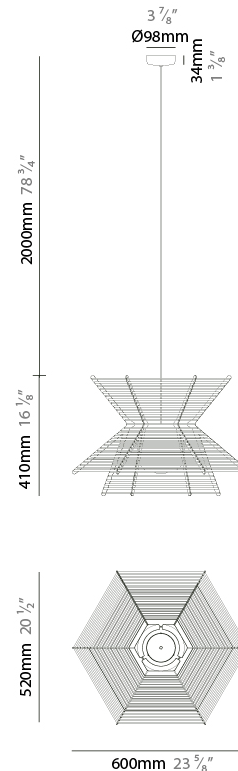

PAGODA SUSPENSION

D111228-

base number Finish
Options

PROJECT
TYPE
SPECIFIER
QUANTITY
DATE

1. To build a product code in our configurator select the specify button on the base model # product page
2. To build a manual product code on this datasheet choose from the options listed below in blue font and add the suffix to the base model #

GENERAL

Series: Pagoda
Partner: Ole
Division: Design
Installation: Suspension
Product Type: Pendant
Mounting Location: Ceiling

PHYSICAL

Shape: Hexagon
Length (mm): 600
Length (in): 23 5/8
Width (mm): 520
Width (in): 20 1/2
Height (mm): 410
Height (in): 16 1/8
Max. Overall Height (mm): 2410
Max. Overall Height (in): 94 7/8
Weight (kg): 5.48
Diffuser: PMMA - Opal
Fixture Finish: [BEI](#) / [BLK](#) / [BLU](#) / [COG](#) / [DGN](#) / [GRY](#) / [MRN](#) / [MOC](#) / [MUS](#) / [OLV](#) / [SIL](#) / [STN](#) / [TER](#) / [WHI](#)
Holder Finish: BLK
Fixture Material: Metal / PMMA / Recycled Cord
Primary Material: Fabric - Recycled
Cable Details: 2000mm / 78 3/4" Transparent Cable

ELECTRICAL

Number of Lamps: 1
Lamp Type: LED Retrofit
Max. Wattage Per Lamp (W): 15
Lamp Base: E27
Dimming: Non-Dimmable
Driver Included: No
Input Voltage (V): 120
Upon Request: Casambi

LED

OPTICAL

RATINGS AND CERTIFICATIONS

Certified By: Certified for North American Standards
IP rating: IP20