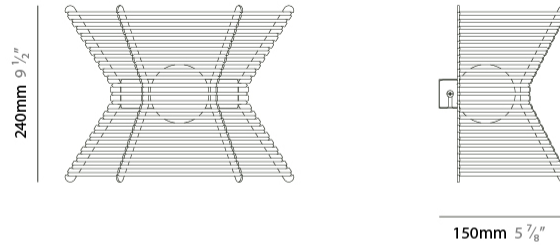

PAGODA SURFACE

D113077-

base number Finish
Options

PROJECT
TYPE
SPECIFIER
QUANTITY
DATE

1. To build a product code in our configurator select the specify button on the base model # product page
2. To build a manual product code on this datasheet choose from the options listed below in blue font and add the suffix to the base model #

GENERAL

Series: Pagoda
Partner: Ole
Division: Design
Installation: Surface
Product Type: Wall Surface
Mounting Location: Wall
Light Distribution: Direct / Indirect

PHYSICAL

Shape: Abstract
Width (mm): 310
Width (in): 12 ³/₁₆
Height (mm): 240
Depth (mm): 150
Height (in): 9 ⁷/₁₆
Depth (in): 5 ⁷/₈
Weight (kg): 1.62
Diffuser: PMMA - Opal
Fixture Finish: BEI / BLK / BLU / COG / DGN / GRY / MRN / MOC / MUS / OLV / SIL / STN / TER / WHI
Holder Finish: BLK
Fixture Material: Metal / PMMA / Recycled Cord

ELECTRICAL

Number of Lamps: 1
Lamp Type: LED Retrofit
Max. Wattage Per Lamp (W): 7
Lamp Base: G9
Dimming: Non-Dimmable
Driver Included: No
Input Voltage (V): 120
Upon Request: Casambi

LED

OPTICAL

RATINGS AND CERTIFICATIONS

Certified By: Certified for North American Standards
IP rating: IP20