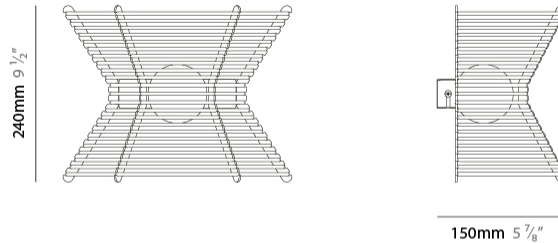

PAGODA SURFACE

D113077-

base number Finish
Options

PROJECT
TYPE
SPECIFIER
QUANTITY
DATE

1. To build a product code in our configurator select the specify button on the base model # product page
2. To build a manual product code on this datasheet choose from the options listed below in blue font and add the suffix to the base model #

GENERAL

Series: Pagoda
Partner: Ole
Division: Design
Installation: Surface
Product Type: Wall Surface
Mounting Location: Wall
Light Distribution: Direct / Indirect

PHYSICAL

Shape: Abstract
Width (mm): 310
Width (in): 12 ³/₁₆
Height (mm): 240
Depth (mm): 150
Height (in): 9 ⁷/₁₆
Depth (in): 5 ⁷/₈
Weight (kg): 1.62
Diffuser: PMMA - Opal
Fixture Finish: BEI / BLK / BLU / COG / DGN / GRY / MRN / MOC / MUS / OLV / SIL / STN / TER / WHI
Holder Finish: BLK
Fixture Material: Metal / PMMA / Recycled Cord

ELECTRICAL

Number of Lamps: 1
Lamp Type: LED Retrofit
Max. Wattage Per Lamp (W): 7
Lamp Base: G9
Dimming: Non-Dimmable
Driver Included: No
Input Voltage (V): 120
Upon Request: Casambi

LED

OPTICAL

RATINGS AND CERTIFICATIONS

Certified By: Certified for North American Standards
IP rating: IP20