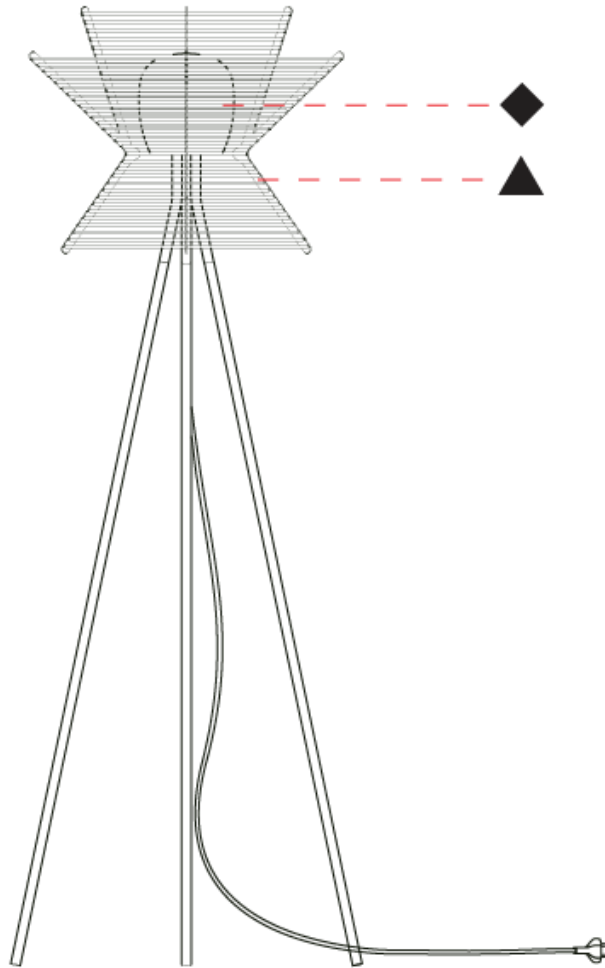

PAGODA PORTABLE

D114045-

PROJECT	_____
TYPE	_____
SPECIFIER	_____
QUANTITY	_____
DATE	_____

D