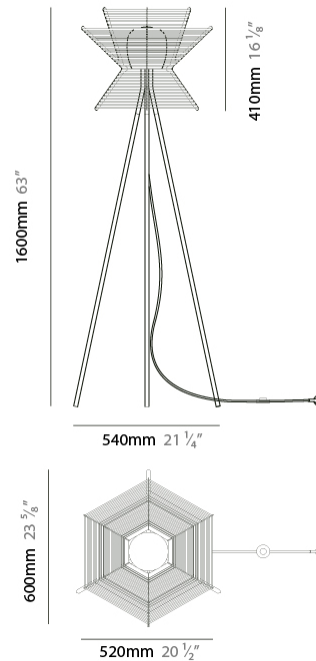

PAGODA PORTABLE

D114045-

base number Finish
Options

PROJECT
TYPE
SPECIFIER
QUANTITY
DATE

1. To build a product code in our configurator select the specify button on the base model # product page
2. To build a manual product code on this datasheet choose from the options listed below in blue font and add the suffix to the base model #

GENERAL

Series: Pagoda
Partner: Ole
Division: Design
Installation: Portable
Product Type: Floor
Mounting Location: Floor

PHYSICAL

Shape: Hexagon
Length (mm): 600
Length (in): 23 5/8
Width (mm): 520
Width (in): 20 1/2
Height (mm): 1600
Height (in): 63
Weight (kg): 8.74
Diffuser: PMMA - Opal
Fixture Finish: BEI / BLK / BLU / COG / DGN / GRY / MRN / MOC / MUS / OLV / SIL / STN / TER / WHI
Holder Finish: BLK
Fixture Material: Metal / PMMA / Recycled Cord

ELECTRICAL

Number of Lamps: 1
Lamp Type: LED Retrofit
Max. Wattage Per Lamp (W): 15
Lamp Base: E27
Dimming: Non-Dimmable
Driver Included: No
Input Voltage (V): 120

LED

OPTICAL

RATINGS AND CERTIFICATIONS

Certified By: Certified for North American Standards
IP rating: IP20