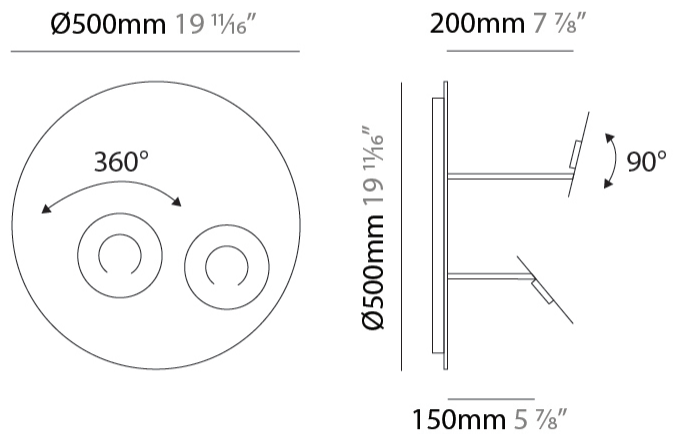

GENERAL

Series: Papera
 Partner: Knikerboker
 Division: Design
 Installation: Surface
 Product Type: Ceiling Surface
 Mounting Location: Ceiling
 Light Distribution: Indirect

PHYSICAL

Shape: Abstract
 Diameter (mm): 500
 Diameter (in): 19 11/16
 Height (mm): 300
 Height (in): 11 13/16
 Fixture Finish: EWH / EBK / MAN / COF / PRD / SLF / GLF / CLF / BRL / EWS / EWG / EWC / EWR / EBS / EBG / EBC / EBC / EBB / MAS / MAD / MAC / MAB / COS / CGO / CCL / CBL / PRS / PRG / PRC / PRB
 Fixture Material: Steel

GENERAL

Series: Papera
 Partner: Knikerboker
 Division: Design
 Installation: Surface
 Product Type: Wall Surface
 Mounting Location: Wall
 Light Distribution: Indirect

PHYSICAL

Shape: Abstract
 Diameter (mm): 500
 Diameter (in): 19 1/16
 Height (mm): 300
 Height (in): 11 13/16
 Fixture Finish: EWH / EBK / MAN / COF / PRD / SLF / GLF / CLF / BRL / EWS / EWG / EWC / EWR / EBS / EBG / EBC / EBC / EBB / MAS / MAD / MAC / MAB / COS / CGO / CCL / CBL / PRS / PRG / PRC / PRB
 Fixture Material: Steel

LED

Color Temperature (°K): 3000
 Max. Delivered Lumen (lm): 3600
 CRI: >90 CRI
 Lamp Life (hrs): 50000

OPTICAL

Adjustability: Tilt 90°

RATINGS AND CERTIFICATIONS

Certified By: CSA Certified to UL and CSA Standards
 IP rating: IP20