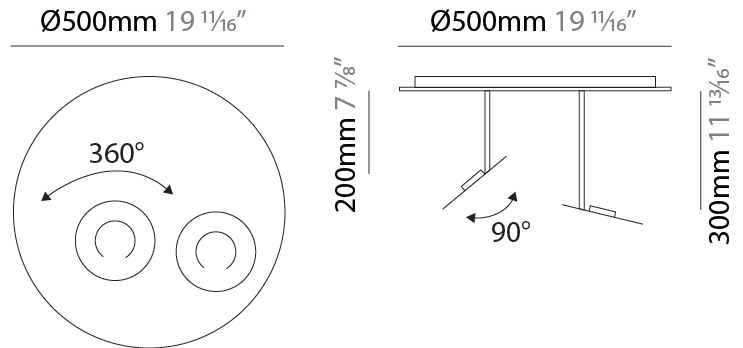

GENERAL

Series: Papera
 Partner: Knikerboker
 Division: Design
 Installation: Surface
 Product Type: Ceiling Surface
 Mounting Location: Ceiling
 Light Distribution: Indirect

PHYSICAL

Shape: Abstract
 Diameter (mm): 500
 Diameter (in): 19 11/16
 Height (mm): 300
 Height (in): 11 13/16
 Fixture Finish: EWH / EBK / MAN / COF / PRD / SLF / GLF / CLF / BRL / EWS / EWG / EWC / EWR / EBS / EBG / EBC / EBC / EBB / MAS / MAD / MAC / MAB / COS / CGO / CCL / CBL / PRS / PRG / PRC / PRB
 Fixture Material: Steel

LED

Color Temperature (°K): 3000
 Max. Delivered Lumen (lm): 3600
 CRI: >90 CRI
 Lamp Life (hrs): 50000

OPTICAL

Adjustability: Tilt 90°

RATINGS AND CERTIFICATIONS

Certified By: CSA Certified to UL and CSA Standards
 IP rating: IP20

GENERAL

Series: Papera
 Partner: Knikerboker
 Division: Design
 Installation: Surface
 Product Type: Wall Surface
 Mounting Location: Wall
 Light Distribution: Indirect

PHYSICAL

Shape: Abstract
 Diameter (mm): 500
 Diameter (in): 19 1/16
 Height (mm): 300
 Height (in): 11 13/16
 Fixture Finish: EWH / EBK / MAN / COF / PRD / SLF / GLF / CLF / BRL / EWS / EWG / EWC / EWR / EBS / EBG / EBC / EBC / EBB / MAS / MAD / MAC / MAB / COS / CGO / CCL / CBL / PRS / PRG / PRC / PRB
 Fixture Material: Steel