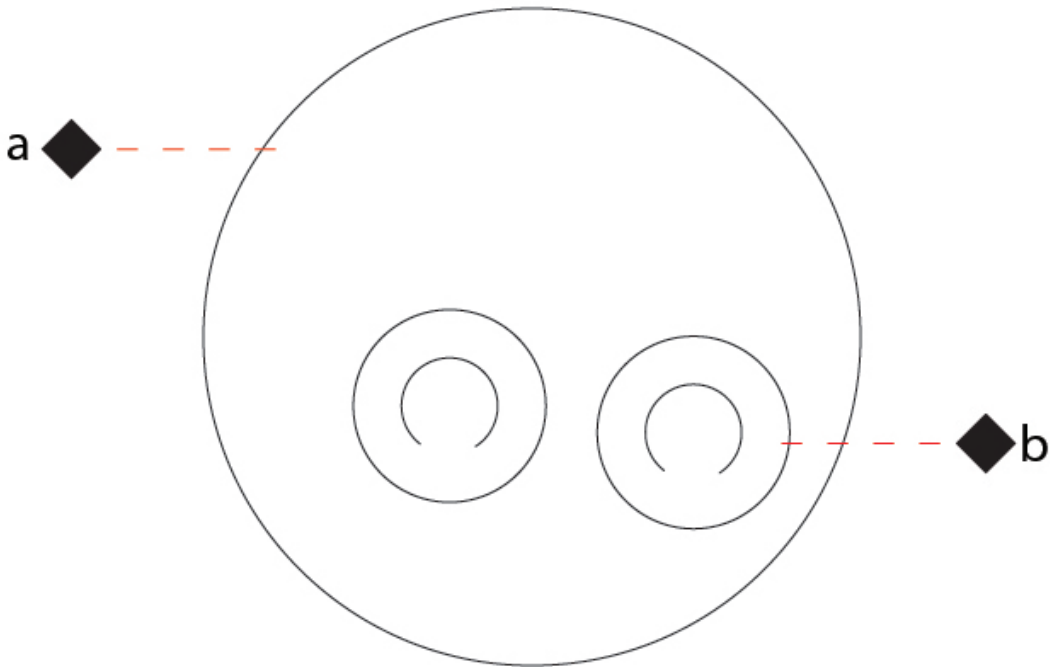

D132190-

PROJECT _____

TYPE _____

SPECIFIER _____

QUANTITY _____

DATE _____

D