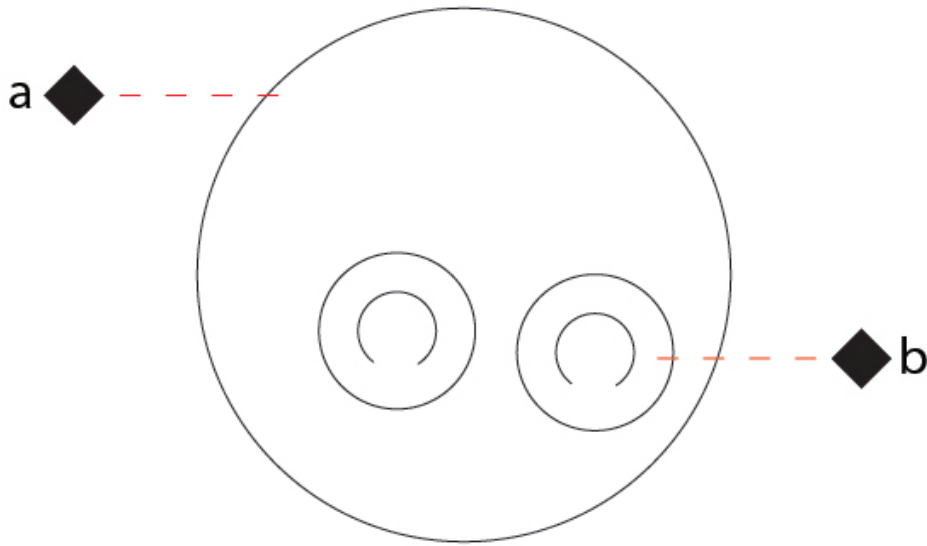

D132189-

PROJECT

TYPE

SPECIFIER

QUANTITY

DATE

D