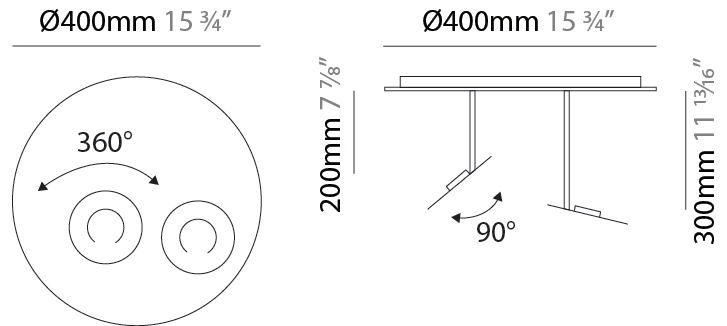

D132189-

base number _____
Finish Options _____

1. To build a product code in our configurator select the specify button on the base model # product page
2. To build a manual product code on this datasheet choose from the options listed below in blue font and add the suffix to the base model #

GENERAL

Series: Papera _____
Partner: Knikerboker _____
Division: Design _____
Installation: Surface _____
Product Type: Ceiling Surface _____
Mounting Location: Ceiling _____
Light Distribution: Indirect _____

PHYSICAL

Shape: Abstract _____
Diameter (mm): 400 _____
Diameter (in): 15 3/4 _____
Height (mm): 300 _____
Height (in): 11 13/16 _____
Fixture Finish: EWH / EBK / MAN / COF / PRD / SLF / GLF / CLF / BRL / EWS / EWG / EWC / EWR / EBS / EBG / EBC / EBC / EBB / MAS / MAD / MAC / MAB / COS / CGO / CCL / CBL / PRS / PRG / PRC / PRB _____
Fixture Material: Steel _____

ELECTRICAL

Lamp Type: LED _____
Input Wattage (W): 16 _____
Dimming: Non-Dimming / Phase Dimming (120vac Only) _____
Driver Included: No _____
Driver Location: Remote _____
Driver Type: Constant Current - Universal _____
Driver Class: Class 2 _____
Input Voltage (V): 120 - 277 _____
Constant Current (MA): 350 _____

LED

Color Temperature (°K): 3000 _____
Max. Delivered Lumen (lm): 3600 _____
CRI: >90 CRI _____
Lamp Life (hrs): 50000 _____

OPTICAL

Adjustability: Tilt 90° _____

RATINGS AND CERTIFICATIONS

Certified By: CSA Certified to UL and CSA Standards _____
IP rating: IP20 _____