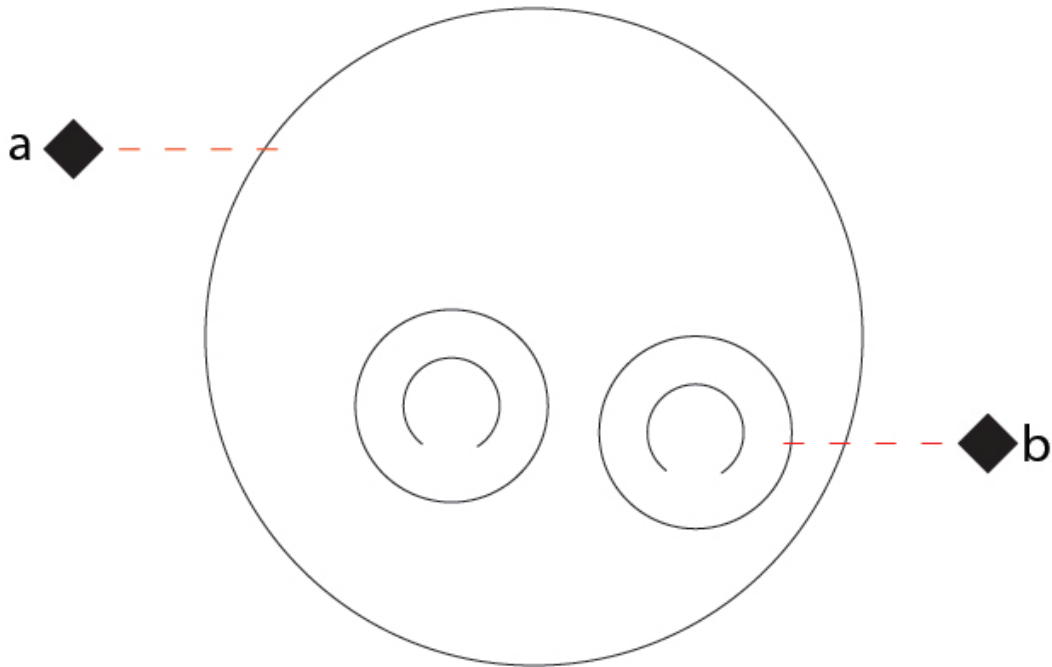

D132190-

PROJECT _____

TYPE _____

SPECIFIER _____

QUANTITY _____

DATE _____

D