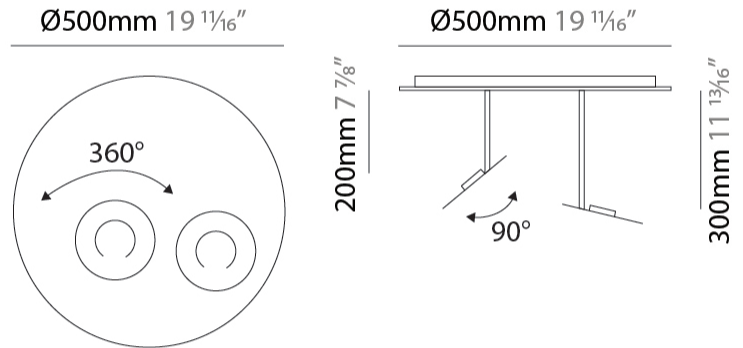

PROJECT	
TYPE	
SPECIFIER	
QUANTITY	
DATE	

PAPERA SURFACE

D132190-

base number Finish
Options

1. To build a product code in our configurator select the specify button on the base model # product page
2. To build a manual product code on this datasheet choose from the options listed below in blue font and add the suffix to the base model #

GENERAL

Series: Papera
Partner: Knikerboker
Division: Design
Installation: Surface
Product Type: Ceiling Surface
Mounting Location: Ceiling
Light Distribution: Indirect

PHYSICAL

Shape: Abstract
Diameter (mm): 500
Diameter (in): 19 1/16
Height (mm): 300
Height (in): 11 13/16
Fixture Finish: EWH / EBK / MAN / COF / PRD / SLF / GLF / CLF / BRL / EWS / EWG / EWC / EWR / EBS / EBG / EBC / EBC / EBB / MAS / MAD / MAC / MAB / COS / CGO / CCL / CBL / PRS / PRG / PRC / PRB
Fixture Material: Steel

ELECTRICAL

Lamp Type: LED
Input Wattage (W): 16
Dimming: Non-Dimming / Phase Dimming (120vac Only)
Driver Included: No
Driver Location: Remote
Driver Type: Constant Current - Universal
Driver Class: Class 2
Input Voltage (V): 120 - 277
Constant Current (MA): 350

LED

Color Temperature (°K): 3000
Max. Delivered Lumen (lm): 3600
CRI: >90 CRI
Lamp Life (hrs): 50000

OPTICAL

Adjustability: Tilt 90°

RATINGS AND CERTIFICATIONS

Certified By: CSA Certified to UL and CSA Standards
IP rating: IP20