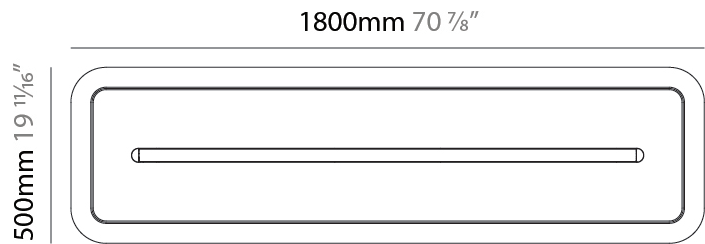

GENERAL

Series: Parallel
Brand: Prolicht
Division: Architectural
Mounting Type: Suspension
Mounting Location: Ceiling
Subcategory: Acoustic

PHYSICAL

Shape: Oblong
Length (mm): 1800
Length (in): 70 ⁷/₈
Width (mm): 500
Width (in): 19 ¹¹/₁₆
Light Distribution: Direct
Diffuser: PMMA - Opal / Micro-Prism
Fixture Finish: SSR / BKV / CWI / CRY / HAB / UFT / ITA / RUA / FTG / MYG / LOD / PUS / FRO / FUP / KIA / POP / BLS / SPG / MEY / GOH / GUM / CHC / COM / ABZ / JAG / OBR / MOS / ROR
Holder Finish: ANC / ASH / BNA / BTC / BZE / CEL / EGG / EVG / FOG / FOS / FST / FUA / IRI / IRO / KHA / LIC / LIM / MER / MSN / MUS / ONX / PEA / PLU / POL / PPY / RAY / ROY / RST / STE / SWD / TAN / TAU
Fixture Material: Aluminum
Cable Details: 2,000mm / 78 3/4" or 6,000mm / 236 1/4" Transparent Cable

ELECTRICAL

Lamp Type: LED (Zhaga Standard)
Input Wattage (W): 31
Total Output Wattage (W): 28.2
Dimming: Phase Dimming / 0-10V Dimming / Matter Dimming
Driver Included: Yes
Driver Location: Integrated
Driver Type: Constant Current - 120 / 277Vac
Driver Class: Class 2
Input Voltage (V): 120 - 277

LED

Color Temperature (°K): 2700 / 3000 / 3500 / 4000
Nominal Lumen (lm): Max 2729
CRI: >90 CRI
Lamp Life (hrs): 50000

OPTICAL

RATINGS AND CERTIFICATIONS

Certified By: CSA Certified to UL and CSA Standards
IP rating: IP20