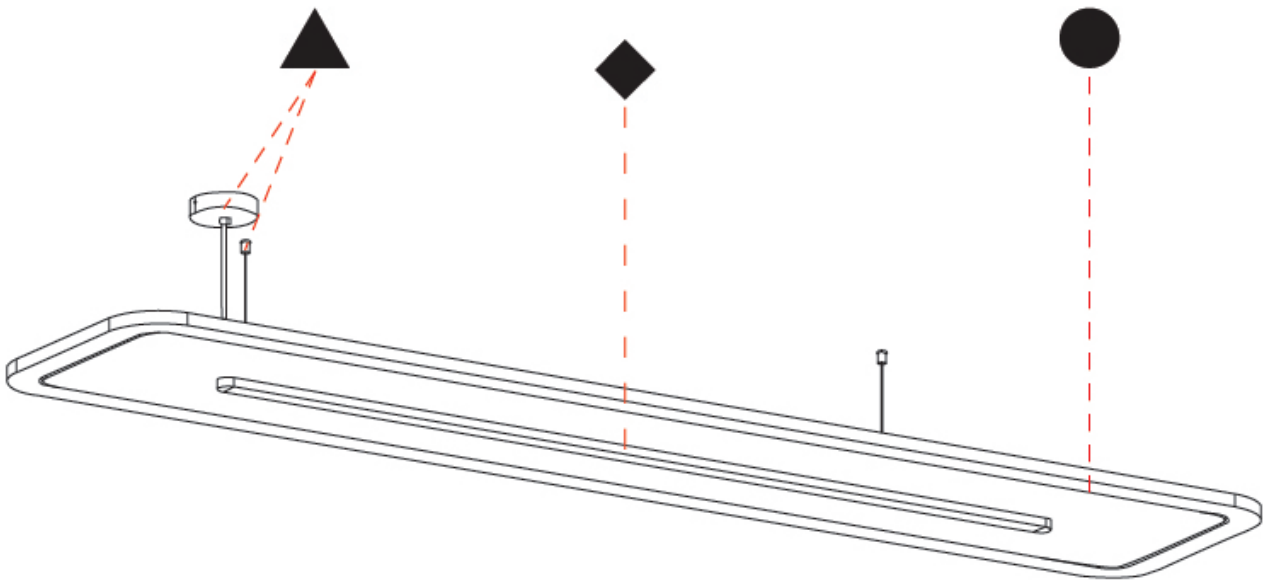

PARALLEL SUSPENSION

A300377- : A300377-DP-30K-01-01-ANC-01-20

PROJECT	_____
TYPE	_____
SPECIFIER	_____
QUANTITY	_____
DATE	_____

A