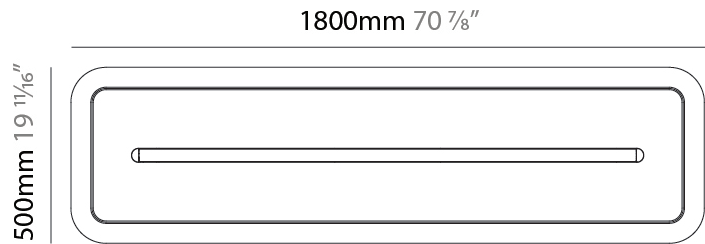

GENERAL

Series: Parallel
Brand: Prolicht
Division: Architectural
Mounting Type: Suspension
Mounting Location: Ceiling
Subcategory: Acoustic

PHYSICAL

Shape: Oblong
Length (mm): 1800
Length (in): 70 ⁷/₈
Width (mm): 500
Width (in): 19 ¹¹/₁₆
Light Distribution: Direct
Fixture Finish: [SSR / BKV / CWI / CRY / HAB / UFT / ITA / RUA / FTG / MYG / LOD / PUS / FRO / FUP / KIA / POP / BLS / SPG / MEY / GOH / GUM / CHC / COM / ABZ / JAG / OBR / MOS / ROR](#)
Holder Finish: [ANC / ASH / BNA / BTC / BZE / CEL / EGG / EVG / FOG / FOS / FST / FUA / IRI / IRO / KHA / LIC / LIM / MER / MSN / MUS / ONX / PEA / PLU / POL / PPY / RAY / ROY / RST / STE / SWD / TAN / TAU](#)

Fixture Material: Aluminum
Cable Details: [2,000mm / 78 3/4" or 6,000mm / 236 1/4" Transparent Cable](#)

ELECTRICAL

Lamp Type: LED (Zhaga Standard)
Input Wattage (W): 31
Total Output Wattage (W): 28.2
Dimming: [Phase Dimming / 0-10V Dimming / Matter Dimming](#)
Driver Included: Yes
Driver Location: Integrated
Driver Type: Constant Current - 120 / 277Vac
Driver Class: Class 2
Input Voltage (V): 120 - 277

LED

Color Temperature (°K): [2700 / 3000 / 3500 / 4000](#)
Nominal Lumen (lm): Max 2729
CRI: >90 CRI
Lamp Life (hrs): 50000

OPTICAL

Beam Angle: [46 / 62](#)

RATINGS AND CERTIFICATIONS

Certified By: CSA Certified to UL and CSA Standards
IP rating: IP20