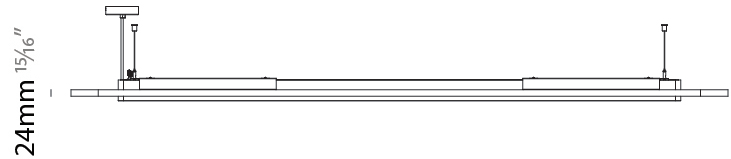

GENERAL

Series: Parallel
Brand: Prolicht
Division: Architectural
Mounting Type: Suspension
Mounting Location: Ceiling
Subcategory: Acoustic

PHYSICAL

Shape: Oblong
Length (mm): 2400
Length (in): 94 1/2
Width (mm): 500
Width (in): 19 11/16
Light Distribution: Direct
Fixture Finish: SSR / BKV / CWI / CRY / HAB / LAG / UFT / ITA / RUA / RUR / MIC / FTG / MYG / TWT / LOD / PUS / FRO / FUP / KIA / POP / BLS / SPG / MEY / GOH / GUM / CHC / COM / ABZ / JAG / OBR / MOS / ROR
Holder Finish: ANC / ASH / BNA / BTC / BZE / CEL / EGG / EVG / FOG / FOS / FST / FUA / IRI / IRO / KHA / LIC / LIM / MER / MSN / MUS / ONX / PEA / PLU / POL / PPY / RAY / ROY / RST / STE / SWD / TAN / TAU

Fixture Material: Aluminum
Cable Details: 2,000mm / 78 3/4" or 6,000mm / 236 1/4" Transparent Cable

ELECTRICAL

Lamp Type: LED (Zhaga Standard)
Input Wattage (W): 40
Total Output Wattage (W): 36
Dimming: Phase Dimming / 0-10V Dimming / Matter Dimming
Driver Included: Yes
Driver Location: Integrated
Driver Type: Constant Current - 120 / 277Vac
Driver Class: Class 2
Input Voltage (V): 120 - 277

LED

Color Temperature (°K): 2700 / 3000 / 3500 / 4000
CRI: >90 CRI
Lamp Life (hrs): 50000

OPTICAL

Beam Angle: 46 / 62

RATINGS AND CERTIFICATIONS

Certified By: CSA Certified to UL and CSA Standards
IP rating: IP20