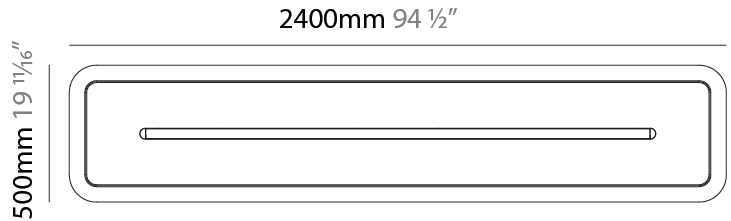

GENERAL

Series: Parallel _____
Brand: Prolicht _____
Division: Architectural _____
Mounting Type: Suspension _____
Mounting Location: Ceiling _____
Subcategory: Acoustic _____

PHYSICAL

Shape: Oblong _____
Length (mm): 2400 _____
Length (in): 94 ½ _____
Width (mm): 500 _____
Width (in): 19 11/16 _____
Light Distribution: Direct _____
Diffuser: PMMA - Opal _____
Fixture Finish: [SSR / BKV / CWI / CRY / HAB / LAG / UFT / ITA / RUA / RUR / MIC / FTG / MYG / TWT / LOD / PUS / FRO / FUP / KIA / POP / BLS / SPG / MEY / GOH / GUM / CHC / COM / ABZ / JAG / OBR / MOS / ROR](#) _____
Holder Finish: [ANC / ASH / BNA / BTC / BZE / CEL / EGG / EVG / FOG / FOS / FST / FUA / IRI / IRO / KHA / LIC / LIM / MER / MSN / MUS / ONX / PEA / PLU / POL / PPY / RAY / ROY / RST / STE / SWD / TAN / TAU](#) _____
Fixture Material: Aluminum _____
Cable Details: [2,000mm / 78 3/4" Transparent Cable](#) _____

ELECTRICAL

Lamp Type: LED (Zhaga Standard) _____
Input Wattage (W): 40 _____
Total Output Wattage (W): 36 _____
Dimming: [Phase Dimming (120Vac Only)](#) _____
Driver Included: Yes _____
Driver Location: Integrated _____
Driver Type: Constant Current - 120 / 277Vac _____
Driver Class: Class 2 _____
Input Voltage (V): 120 - 277 _____

LED

Color Temperature (°K): 3000 _____
CRI: >90 CRI _____
Lamp Life (hrs): 50000 _____

OPTICAL

Beam Angle: [46 / 62](#) _____

RATINGS AND CERTIFICATIONS

Certified By: CSA Certified to UL and CSA Standards _____
IP rating: IP20 _____