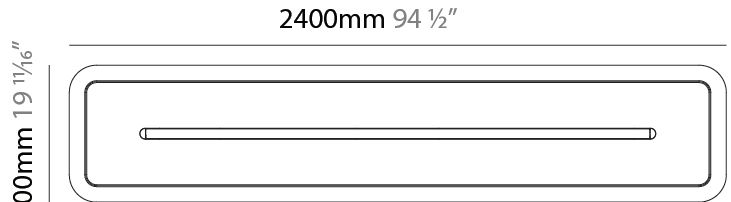

GENERAL

Series: Parallel
Brand: Prolicht
Division: Architectural
Mounting Type: Suspension
Mounting Location: Ceiling
Subcategory: Acoustic

PHYSICAL

Shape: Oblong
Length (mm): 2400
Length (in): 94 1/2
Width (mm): 500
Width (in): 19 11/16
Light Distribution: Direct
Diffuser: PMMA - Opal / Micro-Prism
Fixture Finish: SSR / BKV / CWI / CRY / HAB / LAG / UFT / ITA / RUA / RUR / MIC / FTG / MYG / TWT / LOD / PUS / FRO / FUP / KIA / POP / BLS / SPG / MEY / GOH / GUM / CHC / COM / ABZ / JAG / OBR / MOS / ROR
Holder Finish: ANC / ASH / BNA / BTC / BZE / CEL / EGG / EVG / FOG / FOS / FST / FUA / IRI / IRO / KHA / LIC / LIM / MER / MSN / MUS / ONX / PEA / PLU / POL / PPY / RAY / ROY / RST / STE / SWD / TAN / TAU
Fixture Material: Aluminum
Cable Details: 2,000mm / 78 3/4" or 6,000mm / 236 1/4" Transparent Cable

ELECTRICAL

Lamp Type: LED (Zhaga Standard)
Input Wattage (W): 40
Total Output Wattage (W): 36
Dimming: Phase Dimming / 0-10V Dimming / Matter Dimming
Driver Included: Yes
Driver Location: Integrated
Driver Type: Constant Current - 120 / 277Vac
Driver Class: Class 2
Input Voltage (V): 120 - 277

LED

Color Temperature (°K): 2700 / 3000 / 3500 / 4000
CRI: >90 CRI
Lamp Life (hrs): 50000

OPTICAL

RATINGS AND CERTIFICATIONS

Certified By: CSA Certified to UL and CSA Standards
IP rating: IP20