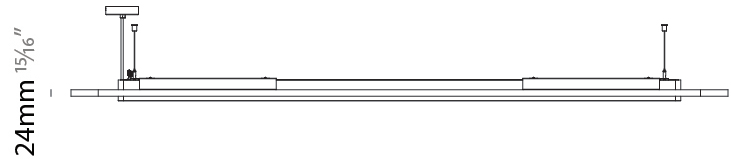

GENERAL

Series: Parallel
Brand: Prolicht
Division: Architectural
Mounting Type: Suspension
Mounting Location: Ceiling
Subcategory: Acoustic

PHYSICAL

Shape: Oblong
Length (mm): 2400
Length (in): 94 1/2
Width (mm): 500
Width (in): 19 11/16
Light Distribution: Direct
Diffuser: PMMA - Opal / Micro-Prism
Fixture Finish: SSR / BKV / CWI / CRY / HAB / LAG / UFT / ITA / RUA / RUR / MIC / FTG / MYG / TWT / LOD / PUS / FRO / FUP / KIA / POP / BLS / SPG / MEY / GOH / GUM / CHC / COM / ABZ / JAG / OBR / MOS / ROR
Holder Finish: ANC / ASH / BNA / BTC / BZE / CEL / EGG / EVG / FOG / FOS / FST / FUA / IRI / IRO / KHA / LIC / LIM / MER / MSN / MUS / ONX / PEA / PLU / POL / PPY / RAY / ROY / RST / STE / SWD / TAN / TAU
Fixture Material: Aluminum
Cable Details: 2,000mm / 78 3/4" or 6,000mm / 236 1/4" Transparent Cable

ELECTRICAL

Lamp Type: LED (Zhaga Standard)
Input Wattage (W): 40
Total Output Wattage (W): 36
Dimming: Phase Dimming / 0-10V Dimming / Matter Dimming
Driver Included: Yes
Driver Location: Integrated
Driver Type: Constant Current - 120 / 277Vac
Driver Class: Class 2
Input Voltage (V): 120 - 277

LED

Color Temperature (°K): 2700 / 3000 / 3500 / 4000
CRI: >90 CRI
Lamp Life (hrs): 50000

OPTICAL

RATINGS AND CERTIFICATIONS

Certified By: CSA Certified to UL and CSA Standards
IP rating: IP20