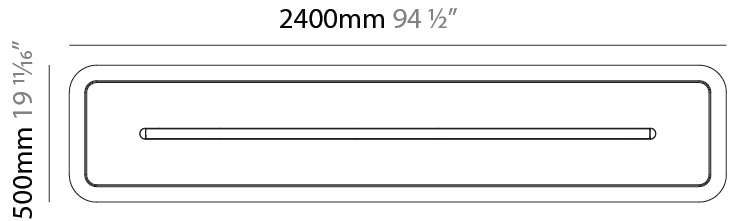

GENERAL

Series: Parallel
Brand: Prolicht
Division: Architectural
Mounting Type: Suspension
Mounting Location: Ceiling
Subcategory: Acoustic

PHYSICAL

Shape: Oblong
Length (mm): 2400
Length (in): 94 1/2
Width (mm): 500
Width (in): 19 11/16
Light Distribution: Direct
Fixture Finish: SSR / BKV / CWI / CRY / HAB / LAG / UFT / ITA / RUA / RUR / MIC / FTG / MYG / TWT / LOD / PUS / FRO / FUP / KIA / POP / BLS / SPG / MEY / GOH / GUM / CHC / COM / ABZ / JAG / OBR / MOS / ROR
Holder Finish: ANC / ASH / BNA / BTC / BZE / CEL / EGG / EVG / FOG / FOS / FST / FUA / IRI / IRO / KHA / LIC / LIM / MER / MSN / MUS / ONX / PEA / PLU / POL / PPY / RAY / ROY / RST / STE / SWD / TAN / TAU

Fixture Material: Aluminum
Cable Details: 2,000mm / 78 3/4" or 6,000mm / 236 1/4" Transparent Cable

ELECTRICAL

Lamp Type: LED (Zhaga Standard)
Input Wattage (W): 40
Total Output Wattage (W): 36
Dimming: Phase Dimming / 0-10V Dimming / Matter Dimming
Driver Included: Yes
Driver Location: Integrated
Driver Type: Constant Current - 120 / 277Vac
Driver Class: Class 2
Input Voltage (V): 120 - 277

LED

Color Temperature (°K): 2700 / 3000 / 3500 / 4000
CRI: >90 CRI
Lamp Life (hrs): 50000

OPTICAL

Beam Angle: 46 / 62

RATINGS AND CERTIFICATIONS

Certified By: CSA Certified to UL and CSA Standards
IP rating: IP20