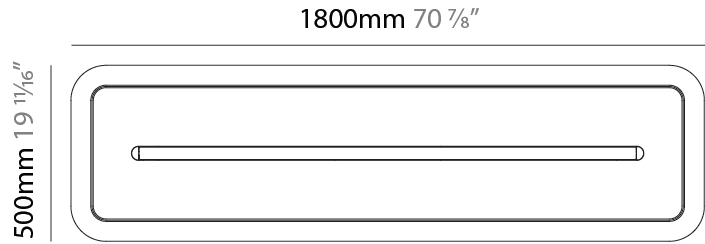

GENERAL

Series: Parallel
Brand: Prolicht
Division: Architectural
Mounting Type: Suspension
Mounting Location: Ceiling
Subcategory: Acoustic

PHYSICAL

Shape: Oblong
Length (mm): 1800
Length (in): 70 ⁷/₈
Width (mm): 500
Width (in): 19 ¹¹/₁₆
Light Distribution: Direct
Fixture Finish: [SSR / BKV / CWI / CRY / HAB / LAG / UFT / ITA / RUA / RUR / MIC / FTG / MYG / TWT / LOD / PUS / FRO / FUP / KIA / POP / BLS / SPG / MEY / GOH / GUM / CHC / COM / ABZ / JAG / OBR / MOS / ROR](#)
Holder Finish: [ANC / ASH / BNA / BTC / BZE / CEL / EGG / EVG / FOG / FOS / FST / FUA / IRI / IRO / KHA / LIC / LIM / MER / MSN / MUS / ONX / PEA / PLU / POL / PPY / RAY / ROY / RST / STE / SWD / TAN / TAU](#)
Fixture Material: Aluminum

Cable Details: [2,000mm / 78 3/4" or 6,000mm / 236 1/4" Transparent Cable](#)

ELECTRICAL

Lamp Type: LED (Zhaga Standard)
Input Wattage (W): 31
Total Output Wattage (W): 28.2
Dimming: [Phase Dimming / 0-10V Dimming / Matter Dimming](#)
Driver Included: Yes
Driver Location: Integrated
Driver Type: Constant Current - 120 / 277Vac
Driver Class: Class 2
Input Voltage (V): 120 - 277

LED

Color Temperature (°K): [2700 / 3000 / 3500 / 4000](#)
Nominal Lumen (lm): Max 2729
CRI: >90 CRI
Lamp Life (hrs): 50000

OPTICAL

Beam Angle: [46 / 62](#)

RATINGS AND CERTIFICATIONS

Certified By: CSA Certified to UL and CSA Standards
IP rating: IP20