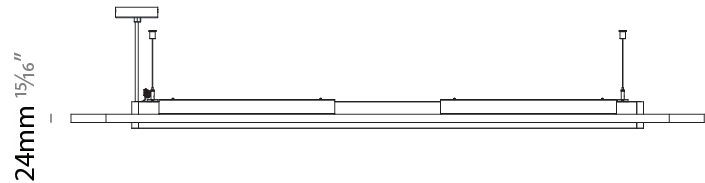

GENERAL

Series: Parallel
Brand: Prolicht
Division: Architectural
Mounting Type: Suspension
Mounting Location: Ceiling
Subcategory: Acoustic

PHYSICAL

Shape: Oblong
Length (mm): 1800
Length (in): 70 ⁷/₈
Width (mm): 500
Width (in): 19 ¹¹/₁₆
Light Distribution: Direct
Diffuser: PMMA - Opal / Micro-Prism
Fixture Finish: SSR / BKV / CWI / CRY / HAB / LAG / UFT / ITA / RUA / RUR / MIC / FTG / MYG / TWT / LOD / PUS / FRO / FUP / KIA / POP / BLS / SPG / MEY / GOH / GUM / CHC / COM / ABZ / JAG / OBR / MOS / ROR
Holder Finish: ANC / ASH / BNA / BTC / BZE / CEL / EGG / EVG / FOG / FOS / FST / FUA / IRI / IRO / KHA / LIC / LIM / MER / MSN / MUS / ONX / PEA / PLU / POL / PPY / RAY / ROY / RST / STE / SWD / TAN / TAU
Fixture Material: Aluminum
Cable Details: 2,000mm / 78 3/4" or 6,000mm / 236 1/4" Transparent Cable

ELECTRICAL

Lamp Type: LED (Zhaga Standard)
Input Wattage (W): 31
Total Output Wattage (W): 28.2
Dimming: Phase Dimming / 0-10V Dimming / Matter Dimming
Driver Included: Yes
Driver Location: Integrated
Driver Type: Constant Current - 120 / 277Vac
Driver Class: Class 2
Input Voltage (V): 120 - 277

LED

Color Temperature (°K): 2700 / 3000 / 3500 / 4000
Nominal Lumen (lm): Max 2729
CRI: >90 CRI
Lamp Life (hrs): 50000

OPTICAL

RATINGS AND CERTIFICATIONS

Certified By: CSA Certified to UL and CSA Standards
IP rating: IP20