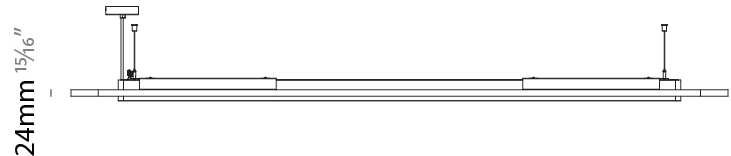

GENERAL

Series: Parallel _____
Brand: Prolicht _____
Division: Architectural _____
Mounting Type: Suspension _____
Mounting Location: Ceiling _____
Subcategory: Acoustic _____

PHYSICAL

Shape: Oblong _____
Length (mm): 2400 _____
Length (in): 94 ½ _____
Width (mm): 500 _____
Width (in): 19 11/16 _____
Light Distribution: Direct _____
Diffuser: PMMA - Opal _____
Fixture Finish: [SSR / BKV / CWI / CRY / HAB / LAG / UFT / ITA / RUA / RUR / MIC / FTG / MYG / TWT / LOD / PUS / FRO / FUP / KIA / POP / BLS / SPG / MEY / GOH / GUM / CHC / COM / ABZ / JAG / OBR / MOS / ROR](#) _____
Holder Finish: [ANC / ASH / BNA / BTC / BZE / CEL / EGG / EVG / FOG / FOS / FST / FUA / IRI / IRO / KHA / LIC / LIM / MER / MSN / MUS / ONX / PEA / PLU / POL / PPY / RAY / ROY / RST / STE / SWD / TAN / TAU](#) _____
Fixture Material: Aluminum _____
Cable Details: [2,000mm / 78 3/4" Transparent Cable](#) _____

ELECTRICAL

Lamp Type: LED (Zhaga Standard) _____
Input Wattage (W): 40 _____
Total Output Wattage (W): 36 _____
Dimming: [Phase Dimming (120Vac Only)](#) _____
Driver Included: Yes _____
Driver Location: Integrated _____
Driver Type: Constant Current - 120 / 277Vac _____
Driver Class: Class 2 _____
Input Voltage (V): 120 - 277 _____

LED

Color Temperature (°K): 3000 _____
CRI: >90 CRI _____
Lamp Life (hrs): 50000 _____

OPTICAL

Beam Angle: [46 / 62](#) _____

RATINGS AND CERTIFICATIONS

Certified By: CSA Certified to UL and CSA Standards _____
IP rating: IP20 _____