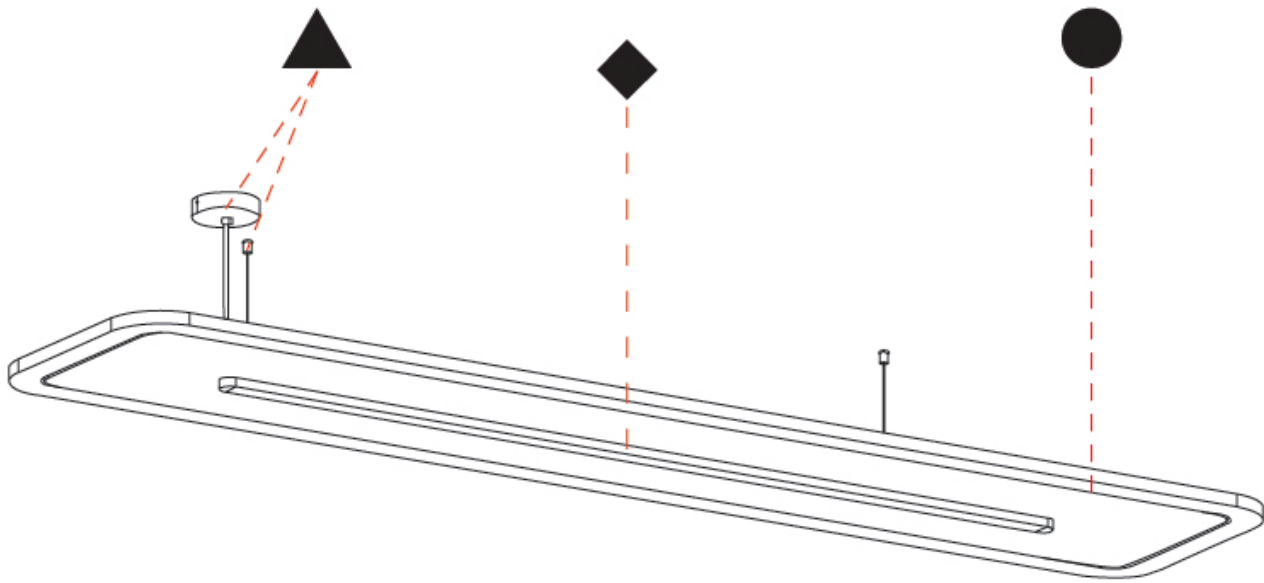

PARALLEL SUSPENSION

A300377-

PROJECT

TYPE

SPECIFIER

QUANTITY

DATE

A