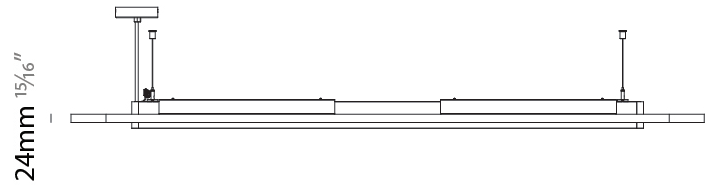

GENERAL

Series: Parallel
Brand: Prolicht
Division: Architectural
Mounting Type: Suspension
Mounting Location: Ceiling
Subcategory: Acoustic

PHYSICAL

Shape: Oblong
Length (mm): 1800
Length (in): 70 ⁷/₈
Width (mm): 500
Width (in): 19 ¹¹/₁₆
Light Distribution: Direct
Fixture Finish: [SSR / BKV / CWI / CRY / HAB / LAG / UFT / ITA / RUA / RUR / MIC / FTG / MYG / TWT / LOD / PUS / FRO / FUP / KIA / POP / BLS / SPG / MEY / GOH / GUM / CHC / COM / ABZ / JAG / OBR / MOS / ROR](#)
Holder Finish: [ANC / ASH / BNA / BTC / BZE / CEL / EGG / EVG / FOG / FOS / FST / FUA / IRI / IRO / KHA / LIC / LIM / MER / MSN / MUS / ONX / PEA / PLU / POL / PPY / RAY / ROY / RST / STE / SWD / TAN / TAU](#)
Fixture Material: Aluminum

Cable Details: [2,000mm / 78 3/4" or 6,000mm / 236 1/4" Transparent Cable](#)

ELECTRICAL

Lamp Type: LED (Zhaga Standard)
Input Wattage (W): 31
Total Output Wattage (W): 28.2
Dimming: [Phase Dimming / 0-10V Dimming / Matter Dimming](#)
Driver Included: Yes
Driver Location: Integrated
Driver Type: Constant Current - 120 / 277Vac
Driver Class: Class 2
Input Voltage (V): 120 - 277

LED

Color Temperature (°K): [2700 / 3000 / 3500 / 4000](#)
Nominal Lumen (lm): Max 2729
CRI: >90 CRI
Lamp Life (hrs): 50000

OPTICAL

Beam Angle: [46 / 62](#)

RATINGS AND CERTIFICATIONS

Certified By: CSA Certified to UL and CSA Standards
IP rating: IP20