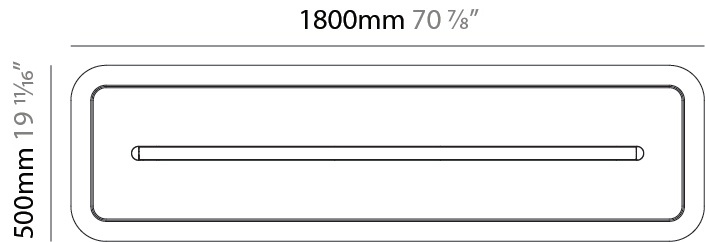

GENERAL

Series: Parallel
Brand: Prolicht
Division: Architectural
Mounting Type: Suspension
Mounting Location: Ceiling
Subcategory: Acoustic

PHYSICAL

Shape: Oblong
Length (mm): 1800
Length (in): 70 ⁷/₈
Width (mm): 500
Width (in): 19 ¹¹/₁₆
Light Distribution: Direct
Diffuser: PMMA - Opal / Micro-Prism
Fixture Finish: SSR / BKV / CWI / CRY / HAB / LAG / UFT / ITA / RUA / RUR / MIC / FTG / MYG / TWT / LOD / PUS / FRO / FUP / KIA / POP / BLS / SPG / MEY / GOH / GUM / CHC / COM / ABZ / JAG / OBR / MOS / ROR
Holder Finish: ANC / ASH / BNA / BTC / BZE / CEL / EGG / EVG / FOG / FOS / FST / FUA / IRI / IRO / KHA / LIC / LIM / MER / MSN / MUS / ONX / PEA / PLU / POL / PPY / RAY / ROY / RST / STE / SWD / TAN / TAU
Fixture Material: Aluminum
Cable Details: 2,000mm / 78 3/4" or 6,000mm / 236 1/4" Transparent Cable

ELECTRICAL

Lamp Type: LED (Zhaga Standard)
Input Wattage (W): 31
Total Output Wattage (W): 28.2
Dimming: Phase Dimming / 0-10V Dimming / Matter Dimming
Driver Included: Yes
Driver Location: Integrated
Driver Type: Constant Current - 120 / 277Vac
Driver Class: Class 2
Input Voltage (V): 120 - 277

LED

Color Temperature (°K): 2700 / 3000 / 3500 / 4000
Nominal Lumen (lm): Max 2729
CRI: >90 CRI
Lamp Life (hrs): 50000

OPTICAL

RATINGS AND CERTIFICATIONS

Certified By: CSA Certified to UL and CSA Standards
IP rating: IP20