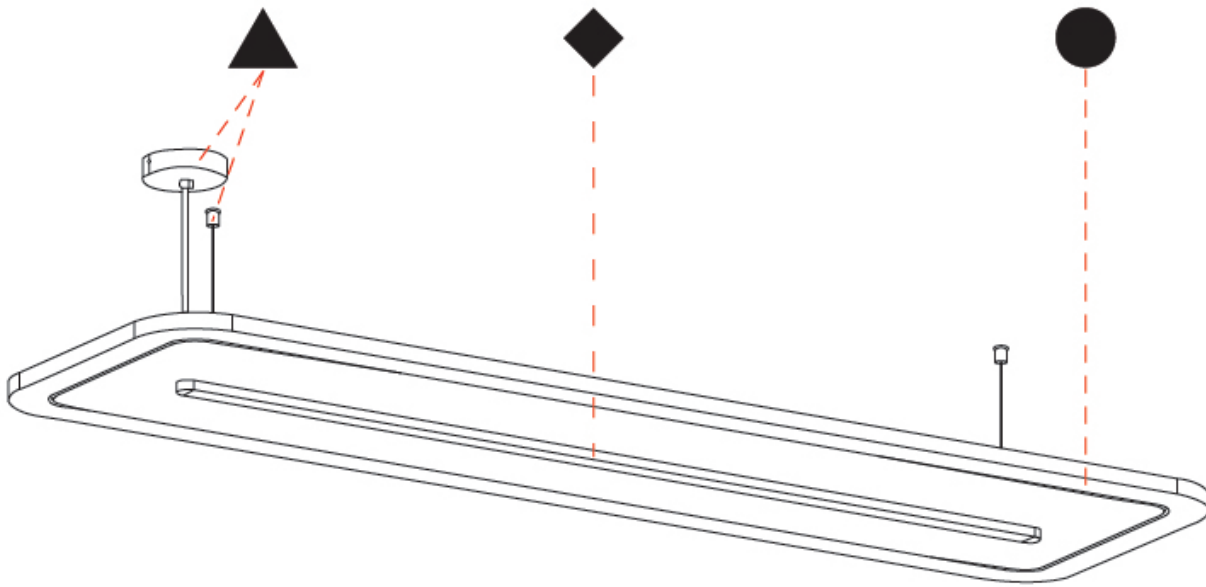

PARALLEL SUSPENSION

A300375-

PROJECT _____

TYPE _____

SPECIFIER _____

QUANTITY _____

DATE _____

A