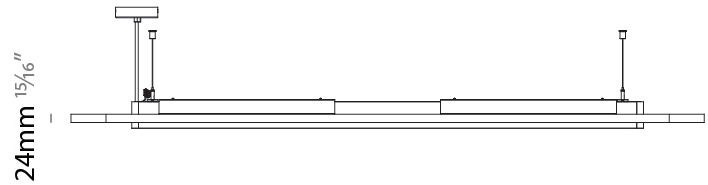

GENERAL

Series: Parallel
Brand: Prolicht
Division: Architectural
Mounting Type: Suspension
Mounting Location: Ceiling
Subcategory: Acoustic

PHYSICAL

Shape: Oblong
Length (mm): 1800
Length (in): 70 ⁷/₈
Width (mm): 500
Width (in): 19 ¹¹/₁₆
Light Distribution: Direct
Fixture Finish: [SSR / BKV / CWI / CRY / HAB / UFT / ITA / RUA / FTG / MYG / LOD / PUS / FRO / FUP / KIA / POP / BLS / SPG / MEY / GOH / GUM / CHC / COM / ABZ / JAG / OBR / MOS / ROR](#)
Holder Finish: [ANC / ASH / BNA / BTC / BZE / CEL / EGG / EVG / FOG / FOS / FST / FUA / IRI / IRO / KHA / LIC / LIM / MER / MSN / MUS / ONX / PEA / PLU / POL / PPY / RAY / ROY / RST / STE / SWD / TAN / TAU](#)
Fixture Material: Aluminum

Cable Details: [2,000mm / 78 3/4" or 6,000mm / 236 1/4" Transparent Cable](#)

ELECTRICAL

Lamp Type: LED (Zhaga Standard)
Input Wattage (W): 31
Total Output Wattage (W): 28.2
Dimming: [Phase Dimming / 0-10V Dimming / Matter Dimming](#)
Driver Included: Yes
Driver Location: Integrated
Driver Type: Constant Current - 120 / 277Vac
Driver Class: Class 2
Input Voltage (V): 120 - 277

LED

Color Temperature (°K): [2700 / 3000 / 3500 / 4000](#)
Nominal Lumen (lm): Max 2729
CRI: >90 CRI
Lamp Life (hrs): 50000

OPTICAL

Beam Angle: [46 / 62](#)

RATINGS AND CERTIFICATIONS

Certified By: CSA Certified to UL and CSA Standards
IP rating: IP20