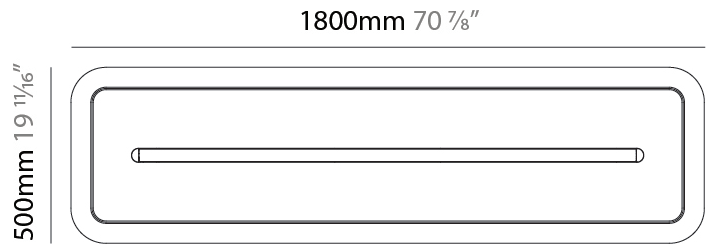

GENERAL

Series: Parallel
Brand: Prolicht
Division: Architectural
Mounting Type: Suspension
Mounting Location: Ceiling
Subcategory: Acoustic

PHYSICAL

Shape: Oblong
Length (mm): 1800
Length (in): 70 ⁷/₈
Width (mm): 500
Width (in): 19 ¹¹/₁₆
Light Distribution: Direct
Fixture Finish: [SSR / BKV / CWI / CRY / HAB / UFT / ITA / RUA / FTG / MYG / LOD / PUS / FRO / FUP / KIA / POP / BLS / SPG / MEY / GOH / GUM / CHC / COM / ABZ / JAG / OBR / MOS / ROR](#)
Holder Finish: [ANC / ASH / BNA / BTC / BZE / CEL / EGG / EVG / FOG / FOS / FST / FUA / IRI / IRO / KHA / LIC / LIM / MER / MSN / MUS / ONX / PEA / PLU / POL / PPY / RAY / ROY / RST / STE / SWD / TAN / TAU](#)
Fixture Material: Aluminum

Cable Details: [2,000mm / 78 3/4" or 6,000mm / 236 1/4" Transparent Cable](#)

ELECTRICAL

Lamp Type: LED (Zhaga Standard)
Input Wattage (W): 31
Total Output Wattage (W): 28.2
Dimming: [Phase Dimming / 0-10V Dimming / Matter Dimming](#)
Driver Included: Yes
Driver Location: Integrated
Driver Type: Constant Current - 120 / 277Vac
Driver Class: Class 2
Input Voltage (V): 120 - 277

LED

Color Temperature (°K): [2700 / 3000 / 3500 / 4000](#)
Nominal Lumen (lm): Max 2729
CRI: >90 CRI
Lamp Life (hrs): 50000

OPTICAL

Beam Angle: [46 / 62](#)

RATINGS AND CERTIFICATIONS

Certified By: CSA Certified to UL and CSA Standards
IP rating: IP20