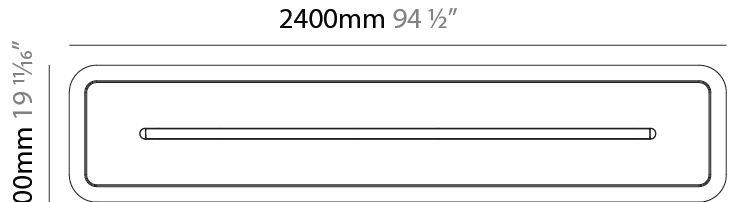

1. To build a product code in our configurator select the specify button on the base model # product page
2. To build a manual product code on this datasheet choose from the options listed below in blue font and add the suffix to the base model #

GENERAL

Series: Parallel
Partner: Prolicht
Division: Architectural
Installation: Suspension
Product Type: Acoustic
Mounting Location: Ceiling
Light Distribution: Direct

PHYSICAL

Shape: Oblong
Length (mm): 2400
Length (in): 94 ½"
Width (mm): 500
Width (in): 19 11/16"
Diffuser: [PMMA - Opal / Micro-Prism](#)
Fixture Finish: [SSR / BKV / CWI / CRY / HAB / UFT / ITA / RUA / FTG / MYG / LOD / PUS / FRO / FUP / KIA / POP / BLS / SPG / MEY / GOH / CHC / COM / ABZ / JAG / OBR / MOS / ROR](#)
Acoustic Finish: [SFW / CYW / SEE / SYN / MTS / PMB / TTN / CYB / STO / DPE / BES / SHB / ARE / ANE / VRD / CRF](#)
Fixture Material: Aluminum
Primary Material: Acoustic
Cable Details: 2000mm / 78 3/4" or 6000mm / 236 1/4" Transparent Cable

ELECTRICAL

Lamp Type: LED (Zhaga Standard)
Input Wattage (W): 40
Total Output Wattage (W): 36
Dimming: [Phase Dimming / 0-10V Dimming / Matter Dimming](#)
Driver Included: Yes
Driver Location: Integrated
Driver Type: Constant Current - 120 / 277Vac
Driver Class: Class 2
Input Voltage (V): 120 - 277

LED

Color Temperature (°K): 2700 / 3000 / 3500 / 4000
CRI: >90 CRI
Lamp Life (hrs): 50000

OPTICAL

RATINGS AND CERTIFICATIONS

Certified By: CSA Certified to UL and CSA Standards
IP rating: IP20