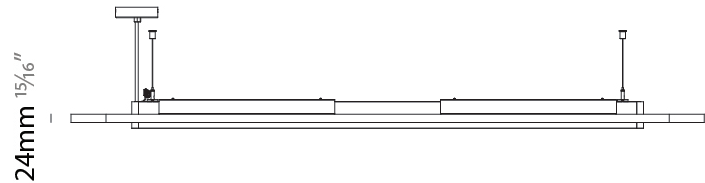

1. To build a product code in our configurator select the specify button on the base model # product page
2. To build a manual product code on this datasheet choose from the options listed below in blue font and add the suffix to the base model #

GENERAL

Series: Parallel
Partner: Prolight
Division: Architectural
Installation: Suspension
Product Type: Acoustic
Mounting Location: Ceiling
Light Distribution: Direct

PHYSICAL

Shape: Oblong
Length (mm): 1800
Length (in): 70 7/8
Width (mm): 500
Width (in): 19 11/16
Diffuser: PMMA - Opal / Micro-Prism
Fixture Finish: SSR / BKV / CWI / CRY / HAB / UFT / ITA / RUA / FTG / MYG / LOD / PUS / FRO / FUP / KIA / POP / BLS / SPG / MEY / GOH / CHC / COM / ABZ / JAG / OBR / MOS / ROR
Acoustic Finish: SFW / CYW / SEE / SYN / MTS / PMB / TTN / CYB / STO / DPE / BES / SHB / ARE / ANE / VRD / CRF
Fixture Material: Aluminum
Primary Material: Acoustic
Cable Details: 2000mm / 78 3/4" or 6000mm / 236 1/4" Transparent Cable

ELECTRICAL

Lamp Type: LED (Zhaga Standard)
Input Wattage (W): 31
Total Output Wattage (W): 28.2
Dimming: Phase Dimming / 0-10V Dimming / Matter Dimming
Driver Included: Yes
Driver Location: Integrated
Driver Type: Constant Current - 120 / 277Vac
Driver Class: Class 2
Input Voltage (V): 120 - 277

LED

Color Temperature (°K): 2700 / 3000 / 3500 / 4000
Nominal Lumen (lm): Max 2729
CRI: >90 CRI
Lamp Life (hrs): 50000

OPTICAL

RATINGS AND CERTIFICATIONS

Certified By: CSA Certified to UL and CSA Standards
IP rating: IP20