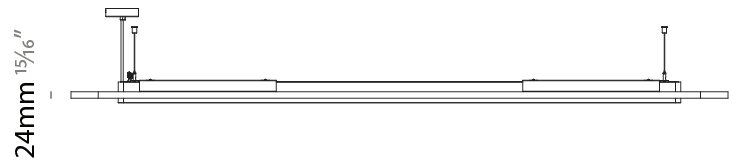

1. To build a product code in our configurator select the specify button on the base model # product page
2. To build a manual product code on this datasheet choose from the options listed below in blue font and add the suffix to the base model #

GENERAL

Series: Parallel
Partner: Prolicht
Division: Architectural
Installation: Suspension
Product Type: Acoustic
Mounting Location: Ceiling
Light Distribution: Direct

PHYSICAL

Shape: Oblong
Length (mm): 2400
Length (in): 94 ½"
Width (mm): 500
Width (in): 19 11/16"
Diffuser: [PMMA - Opal / Micro-Prism](#)
Fixture Finish: [SSR / BKV / CWI / CRY / HAB / UFT / ITA / RUA / FTG / MYG / LOD / PUS / FRO / FUP / KIA / POP / BLS / SPG / MEY / GOH / CHC / COM / ABZ / JAG / OBR / MOS / ROR](#)
Acoustic Finish: [SFW / CYW / SEE / SYN / MTS / PMB / TTN / CYB / STO / DPE / BES / SHB / ARE / ANE / VRD / CRF](#)
Fixture Material: Aluminum
Primary Material: Acoustic
Cable Details: 2000mm / 78 3/4" or 6000mm / 236 1/4" Transparent Cable

ELECTRICAL

Lamp Type: LED (Zhaga Standard)
Input Wattage (W): 40
Total Output Wattage (W): 36
Dimming: [Phase Dimming / 0-10V Dimming / Matter Dimming](#)
Driver Included: Yes
Driver Location: Integrated
Driver Type: Constant Current - 120 / 277Vac
Driver Class: Class 2
Input Voltage (V): 120 - 277

LED

Color Temperature (°K): 2700 / 3000 / 3500 / 4000
CRI: >90 CRI
Lamp Life (hrs): 50000

OPTICAL

RATINGS AND CERTIFICATIONS

Certified By: CSA Certified to UL and CSA Standards
IP rating: IP20