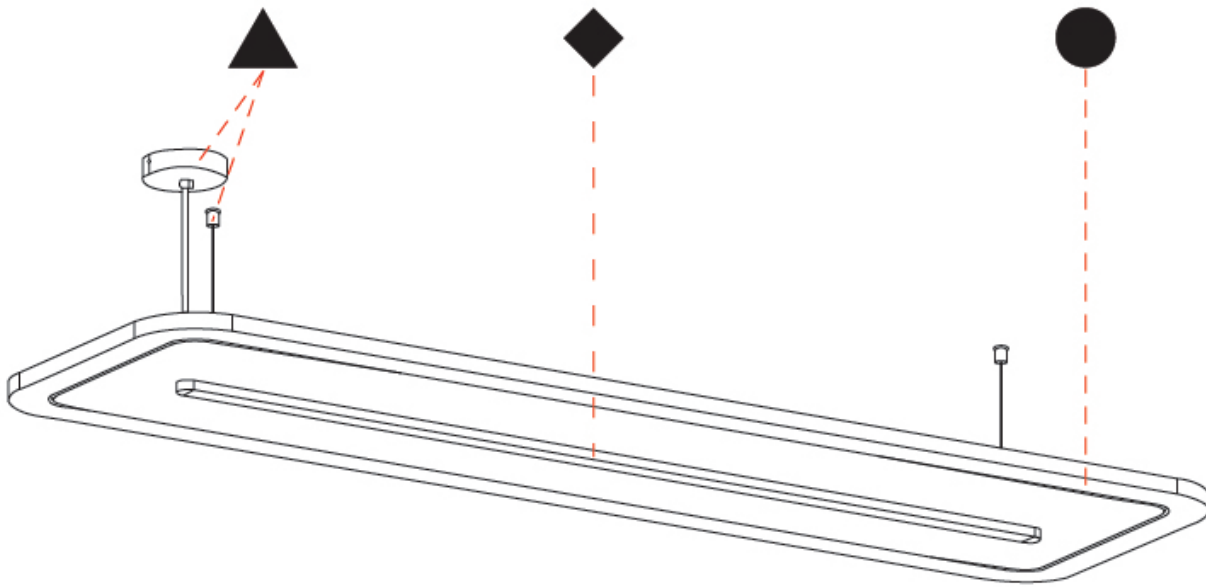

PARALLEL SUSPENSION

A300374-

PROJECT	_____
TYPE	_____
SPECIFIER	_____
QUANTITY	_____
DATE	_____

A