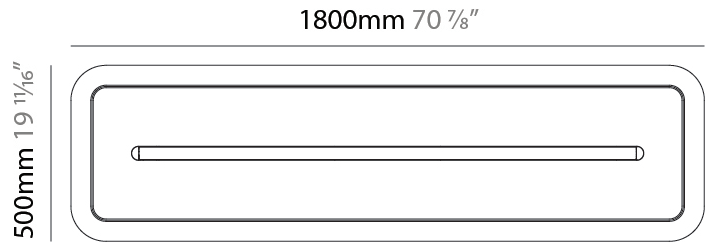

1. To build a product code in our configurator select the specify button on the base model # product page
2. To build a manual product code on this datasheet choose from the options listed below in blue font and add the suffix to the base model #

GENERAL

Series: Parallel
Partner: Prolight
Division: Architectural
Installation: Suspension
Product Type: Acoustic
Mounting Location: Ceiling
Light Distribution: Direct

PHYSICAL

Shape: Oblong
Length (mm): 1800
Length (in): 70 7/8
Width (mm): 500
Width (in): 19 11/16
Diffuser: PMMA - Opal / Micro-Prism
Fixture Finish: SSR / BKV / CWI / CRY / HAB / UFT / ITA / RUA / FTG / MYG / LOD / PUS / FRO / FUP / KIA / POP / BLS / SPG / MEY / GOH / CHC / COM / ABZ / JAG / OBR / MOS / ROR
Acoustic Finish: SFW / CYW / SEE / SYN / MTS / PMB / TTN / CYB / STO / DPE / BES / SHB / ARE / ANE / VRD / CRF
Fixture Material: Aluminum
Primary Material: Acoustic
Cable Details: 2000mm / 78 3/4" or 6000mm / 236 1/4" Transparent Cable

ELECTRICAL

Lamp Type: LED (Zhaga Standard)
Input Wattage (W): 31
Total Output Wattage (W): 28.2
Dimming: Phase Dimming / 0-10V Dimming / Matter Dimming
Driver Included: Yes
Driver Location: Integrated
Driver Type: Constant Current - 120 / 277Vac
Driver Class: Class 2
Input Voltage (V): 120 - 277

LED

Color Temperature (°K): 2700 / 3000 / 3500 / 4000
Nominal Lumen (lm): Max 2729
CRI: >90 CRI
Lamp Life (hrs): 50000

OPTICAL

RATINGS AND CERTIFICATIONS

Certified By: CSA Certified to UL and CSA Standards
IP rating: IP20