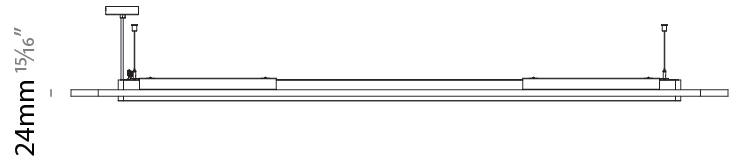

1. To build a product code in our configurator select the specify button on the base model # product page
2. To build a manual product code on this datasheet choose from the options listed below in blue font and add the suffix to the base model #

GENERAL

Series: Parallel
Partner: Prolicht
Division: Architectural
Installation: Suspension
Product Type: Acoustic
Mounting Location: Ceiling
Light Distribution: Direct

PHYSICAL

Shape: Oblong
Length (mm): 2400
Length (in): 94 1/2
Width (mm): 500
Width (in): 19 11/16
Fixture Finish: SSR / BKV / CWI / CRY / HAB / UFT / ITA / RUA / FTG / MYG / LOD / PUS / FRO / FUP / KIA / POP / BLS / SPG / MEY / GOH / CHC / COM / ABZ / JAG / OBR / MOS / ROR

Acoustic Finish: SFW / CYW / SEE / SYN / MTS / PMB / TTN / CYB / STO / DPE / BES / SHB / ARE / ANE / VRD / CRF

Fixture Material: Aluminum
Primary Material: Acoustic
Cable Details: 2000mm / 78 3/4" or 6000mm / 236 1/4" Transparent Cable

ELECTRICAL

Lamp Type: LED (Zhaga Standard)
Input Wattage (W): 40
Total Output Wattage (W): 36
Dimming: Phase Dimming / 0-10V Dimming / Matter Dimming
Driver Included: Yes
Driver Location: Integrated
Driver Type: Constant Current - 120 / 277Vac
Driver Class: Class 2
Input Voltage (V): 120 - 277

LED

Color Temperature (°K): 2700 / 3000 / 3500 / 4000
CRI: >90 CRI
Lamp Life (hrs): 50000

OPTICAL

Beam Angle: 46 / 62

RATINGS AND CERTIFICATIONS

Certified By: CSA Certified to UL and CSA Standards
IP rating: IP20