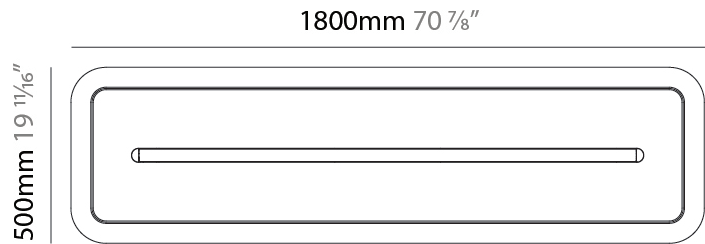

GENERAL

Series: Parallel
 Partner: Prolight
 Division: Architectural
 Installation: Suspension
 Product Type: Acoustic
 Mounting Location: Ceiling
 Light Distribution: Direct

PHYSICAL

Shape: Oblong
 Length (mm): 1800
 Length (in): 70 7/8
 Width (mm): 500
 Width (in): 19 11/16
 Diffuser: PMMA - Opal / Micro-Prism
 Fixture Finish: SSR / BKV / CWI / CRY / HAB / UFT / ITA / RUA / FTG / MYG / LOD / PUS / FRO / FUP / KIA / POP / BLS / SPG / MEY / GOH / CHC / COM / ABZ / JAG / OBR / MOS / ROR
 Acoustic Finish: SFW / CYW / SEE / SYN / MTS / PMB / TTN / CYB / STO / DPE / BES / SHB / ARE / ANE / VRD / CRF
 Fixture Material: Aluminum
 Primary Material: Acoustic
 Cable Details: 2000mm / 78 3/4" or 6000mm / 236 1/4" Transparent Cable

GENERAL

Series: Parallel
 Partner: Prolicht
 Division: Architectural
 Installation: Suspension
 Product Type: Acoustic
 Mounting Location: Ceiling
 Light Distribution: Direct

PHYSICAL

Shape: Oblong
 Length (mm): 1800
 Length (in): 70 ⁷/₈
 Width (mm): 500
 Width (in): 19 ¹¹/₁₆
 Fixture Finish: [SSR / BKV / CWI / CRY / HAB / UFT / ITA / RUA / FTG / MYG / LOD / PUS / FRO / FUP / KIA / POP / BLS / SPG / MEY / GOH / CHC / COM / ABZ / JAG / OBR / MOS / ROR](#)
 Acoustic Finish: [SFW / CYW / SEE / SYN / MTS / PMB / TTN / CYB / STO / DPE / BES / SHB / ARE / ANE / VRD / CRF](#)
 Fixture Material: Aluminum
 Primary Material: Acoustic
 Cable Details: [2000mm / 78 3/4" or 6000mm / 236 1/4" Transparent Cable](#)

LED

Color Temperature (°K): [2700 / 3000 / 3500 / 4000](#)
 Nominal Lumen (lm): Max 2729
 CRI: >90 CRI
 Lamp Life (hrs): 50000

OPTICAL

Beam Angle: [46 / 62](#)

RATINGS AND CERTIFICATIONS

Certified By: CSA Certified to UL and CSA Standards
 IP rating: IP20