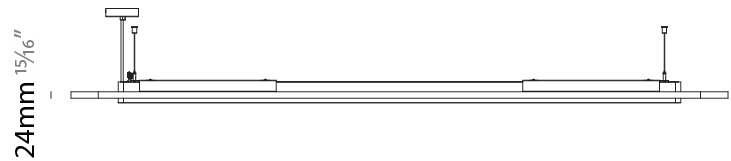

1. To build a product code in our configurator select the specify button on the base model # product page
2. To build a manual product code on this datasheet choose from the options listed below in blue font and add the suffix to the base model #

GENERAL

Series: Parallel
Partner: Prolicht
Division: Architectural
Installation: Suspension
Product Type: Acoustic
Mounting Location: Ceiling
Light Distribution: Direct

PHYSICAL

Shape: Oblong
Length (mm): 2400
Length (in): 94 ½
Width (mm): 500
Width (in): 19 11/16
Fixture Finish: SSR / BKV / CWI / CRY / HAB / UFT / ITA / RUA / FTG / MYG / LOD / PUS / FRO / FUP / KIA / POP / BLS / SPG / MEY / GOH / CHC / COM / ABZ / JAG / OBR / MOS / ROR

Acoustic Finish: SFW / CYW / SEE / SYN / MTS / PMB / TTN / CYB / STO / DPE / BES / SHB / ARE / ANE / VRD / CRF

Fixture Material: Aluminum
Primary Material: Acoustic
Cable Details: 2000mm / 78 3/4" or 6000mm / 236 1/4" Transparent Cable

ELECTRICAL

Lamp Type: LED (Zhaga Standard)
Input Wattage (W): 40
Total Output Wattage (W): 36
Dimming: Phase Dimming / 0-10V Dimming / Matter Dimming
Driver Included: Yes
Driver Location: Integrated
Driver Type: Constant Current - 120 / 277Vac
Driver Class: Class 2
Input Voltage (V): 120 - 277

LED

Color Temperature (°K): 2700 / 3000 / 3500 / 4000
CRI: >90 CRI
Lamp Life (hrs): 50000

OPTICAL

Beam Angle: 46 / 62

RATINGS AND CERTIFICATIONS

Certified By: CSA Certified to UL and CSA Standards
IP rating: IP20