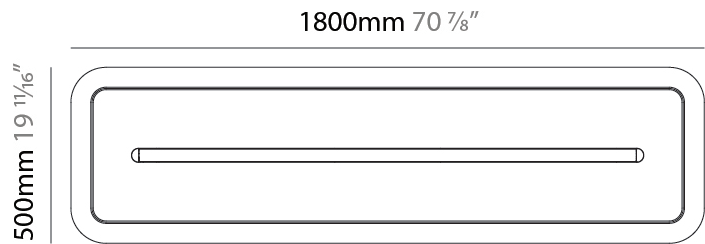

1. To build a product code in our configurator select the specify button on the base model # product page
2. To build a manual product code on this datasheet choose from the options listed below in blue font and add the suffix to the base model #

GENERAL

Series: Parallel
Partner: Prolicht
Division: Architectural
Installation: Suspension
Product Type: Acoustic
Mounting Location: Ceiling
Light Distribution: Direct

PHYSICAL

Shape: Oblong
Length (mm): 1800
Length (in): 70 7/8
Width (mm): 500
Width (in): 19 11/16
Diffuser: [PMMA - Opal / Micro-Prism](#)
Fixture Finish: [SSR / BKV / CWI / CRY / HAB / UFT / ITA / RUA / FTG / MYG / LOD / PUS / FRO / FUP / KIA / POP / BLS / SPG / MEY / GOH / CHC / COM / ABZ / JAG / OBR / MOS / ROR](#)
Acoustic Finish: [SFW / CYW / SEE / SYN / MTS / PMB / TTN / CYB / STO / DPE / BES / SHB / ARE / ANE / VRD / CRF](#)
Fixture Material: Aluminum
Primary Material: Acoustic
Cable Details: 2000mm / 78 3/4" or 6000mm / 236 1/4" Transparent Cable

ELECTRICAL

Lamp Type: LED (Zhaga Standard)
Input Wattage (W): 31
Total Output Wattage (W): 28.2
Dimming: [Phase Dimming / 0-10V Dimming / Matter Dimming](#)
Driver Included: Yes
Driver Location: Integrated
Driver Type: Constant Current - 120 / 277Vac
Driver Class: Class 2
Input Voltage (V): 120 - 277

LED

Color Temperature (°K): 2700 / 3000 / 3500 / 4000
Nominal Lumen (lm): Max 2729
CRI: >90 CRI
Lamp Life (hrs): 50000

OPTICAL

RATINGS AND CERTIFICATIONS

Certified By: CSA Certified to UL and CSA Standards
IP rating: IP20