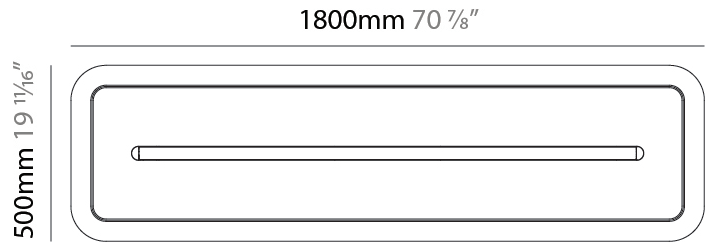

1. To build a product code in our configurator select the specify button on the base model # product page
2. To build a manual product code on this datasheet choose from the options listed below in blue font and add the suffix to the base model #

GENERAL

Series: Parallel
Partner: Prolicht
Division: Architectural
Installation: Suspension
Product Type: Acoustic
Mounting Location: Ceiling
Light Distribution: Direct

PHYSICAL

Shape: Oblong
Length (mm): 1800
Length (in): 70 7/8
Width (mm): 500
Width (in): 19 11/16
Diffuser: PMMA - Opal / Micro-Prism
Fixture Finish: SSR / BKV / CWI / CRY / HAB / UFT / ITA / RUA / FTG / MYG / LOD / PUS / FRO / FUP / KIA / POP / BLS / SPG / MEY / GOH / CHC / COM / ABZ / JAG / OBR / MOS / ROR
Acoustic Finish: SFW / CYW / SEE / SYN / MTS / PMB / TTN / CYB / STO / DPE / BES / SHB / ARE / ANE / VRD / CRF
Fixture Material: Aluminum
Primary Material: Acoustic
Cable Details: 2000mm / 78 3/4" or 6000mm / 236 1/4" Transparent Cable

ELECTRICAL

Lamp Type: LED (Zhaga Standard)
Input Wattage (W): 31
Total Output Wattage (W): 28.2
Dimming: Phase Dimming / 0-10V Dimming / Matter Dimming
Driver Included: Yes
Driver Location: Integrated
Driver Type: Constant Current - 120 / 277Vac
Driver Class: Class 2
Input Voltage (V): 120 - 277

LED

Color Temperature (°K): 2700 / 3000 / 3500 / 4000
Nominal Lumen (lm): Max 2729
CRI: >90 CRI
Lamp Life (hrs): 50000

OPTICAL

RATINGS AND CERTIFICATIONS

Certified By: CSA Certified to UL and CSA Standards
IP rating: IP20