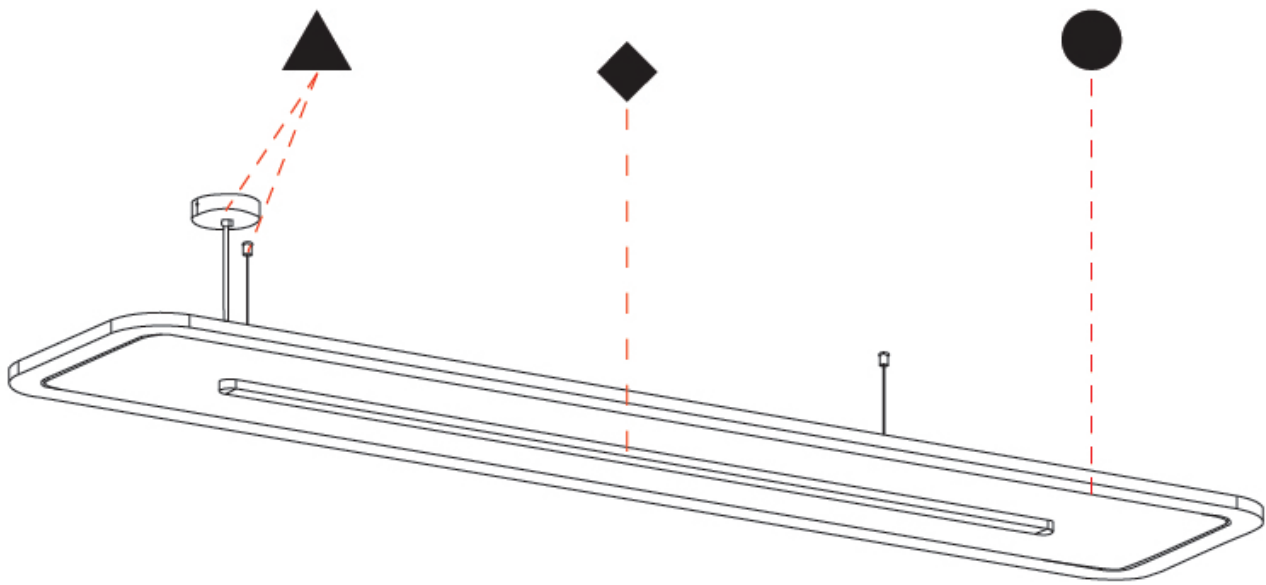

PARALLEL SUSPENSION

A300376-

PROJECT	_____
TYPE	_____
SPECIFIER	_____
QUANTITY	_____
DATE	_____

A