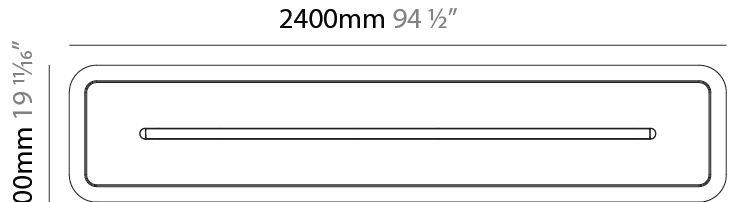

1. To build a product code in our configurator select the specify button on the base model # product page
2. To build a manual product code on this datasheet choose from the options listed below in blue font and add the suffix to the base model #

GENERAL

Series: Parallel
Partner: Prolicht
Division: Architectural
Installation: Suspension
Product Type: Acoustic
Mounting Location: Ceiling
Light Distribution: Direct

PHYSICAL

Shape: Oblong
Length (mm): 2400
Length (in): 94 1/2
Width (mm): 500
Width (in): 19 11/16
Diffuser: [PMMA - Opal / Micro-Prism](#)
Fixture Finish: [SSR / BKV / CWI / CRY / HAB / UFT / ITA / RUA / FTG / MYG / LOD / PUS / FRO / FUP / KIA / POP / BLS / SPG / MEY / GOH / CHC / COM / ABZ / JAG / OBR / MOS / ROR](#)
Acoustic Finish: [SFW / CYW / SEE / SYN / MTS / PMB / TTN / CYB / STO / DPE / BES / SHB / ARE / ANE / VRD / CRF](#)
Fixture Material: Aluminum
Primary Material: Acoustic
Cable Details: 2000mm / 78 3/4" or 6000mm / 236 1/4" Transparent Cable

ELECTRICAL

Lamp Type: LED (Zhaga Standard)
Input Wattage (W): 40
Total Output Wattage (W): 36
Dimming: [Phase Dimming / 0-10V Dimming / Matter Dimming](#)
Driver Included: Yes
Driver Location: Integrated
Driver Type: Constant Current - 120 / 277Vac
Driver Class: Class 2
Input Voltage (V): 120 - 277

LED

Color Temperature (°K): 2700 / 3000 / 3500 / 4000
CRI: >90 CRI
Lamp Life (hrs): 50000

OPTICAL

RATINGS AND CERTIFICATIONS

Certified By: CSA Certified to UL and CSA Standards
IP rating: IP20