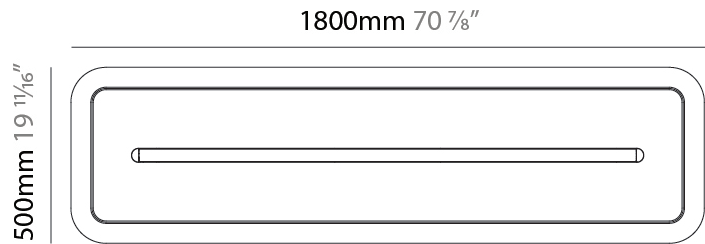

GENERAL

Series: Parallel
 Partner: Prolicht
 Division: Architectural
 Installation: Suspension
 Product Type: Acoustic
 Mounting Location: Ceiling
 Light Distribution: Direct

PHYSICAL

Shape: Oblong
 Length (mm): 1800
 Length (in): 70 7/8
 Width (mm): 500
 Width (in): 19 11/16
 Fixture Finish: SSR / BKV / CWI / CRY / HAB / UFT / ITA / RUA / FTG / MYG / LOD / PUS / FRO / FUP / KIA / POP / BLS / SPG / MEY / GOH / CHC / COM / ABZ / JAG / OBR / MOS / ROR
 Acoustic Finish: SFW / CYW / SEE / SYN / MTS / PMB / TTN / CYB / STO / DPE / BES / SHB / ARE / ANE / VRD / CRF
 Fixture Material: Aluminum
 Primary Material: Acoustic
 Cable Details: 2000mm / 78 3/4" or 6000mm / 236 1/4" Transparent Cable

LED

Color Temperature (°K): 2700 / 3000 / 3500 / 4000
 Nominal Lumen (lm): Max 2729
 CRI: >90 CRI
 Lamp Life (hrs): 50000

OPTICAL

Beam Angle: 46 / 62

RATINGS AND CERTIFICATIONS

Certified By: CSA Certified to UL and CSA Standards
 IP rating: IP20

GENERAL

Series: Parallel
 Partner: Prolicht
 Division: Architectural
 Installation: Suspension
 Product Type: Acoustic
 Mounting Location: Ceiling
 Light Distribution: Direct

PHYSICAL

Shape: Oblong
 Length (mm): 2400
 Length (in): 94 1/2
 Width (mm): 500
 Width (in): 19 11/16
 Diffuser: [PMMA - Opal / Micro-Prism](#)
 Fixture Finish: [SSR / BKV / CWI / CRY / HAB / UFT / ITA / RUA / FTG / MYG / LOD / PUS / FRO / FUP / KIA / POP / BLS / SPG / MEY / GOH / CHC / COM / ABZ / JAG / OBR / MOS / ROR](#)
 Acoustic Finish: [SFW / CYW / SEE / SYN / MTS / PMB / TTN / CYB / STO / DPE / BES / SHB / ARE / ANE / VRD / CRF](#)
 Fixture Material: Aluminum
 Primary Material: Acoustic
 Cable Details: 2000mm / 78 3/4" or 6000mm / 236 1/4" Transparent Cable