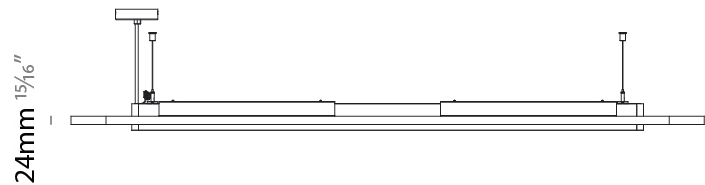

1. To build a product code in our configurator select the specify button on the base model # product page
2. To build a manual product code on this datasheet choose from the options listed below in blue font and add the suffix to the base model #

GENERAL

Series: Parallel
Partner: Prolicht
Division: Architectural
Installation: Suspension
Product Type: Acoustic
Mounting Location: Ceiling
Light Distribution: Direct

PHYSICAL

Shape: Oblong
Length (mm): 1800
Length (in): 70 7/8
Width (mm): 500
Width (in): 19 11/16
Diffuser: [PMMA - Opal / Micro-Prism](#)
Fixture Finish: [SSR / BKV / CWI / CRY / HAB / UFT / ITA / RUA / FTG / MYG / LOD / PUS / FRO / FUP / KIA / POP / BLS / SPG / MEY / GOH / CHC / COM / ABZ / JAG / OBR / MOS / ROR](#)
Acoustic Finish: [SFW / CYW / SEE / SYN / MTS / PMB / TTN / CYB / STO / DPE / BES / SHB / ARE / ANE / VRD / CRF](#)
Fixture Material: Aluminum
Primary Material: Acoustic
Cable Details: 2000mm / 78 3/4" or 6000mm / 236 1/4" Transparent Cable

ELECTRICAL

Lamp Type: LED (Zhaga Standard)
Input Wattage (W): 31
Total Output Wattage (W): 28.2
Dimming: [Phase Dimming / 0-10V Dimming / Matter Dimming](#)
Driver Included: Yes
Driver Location: Integrated
Driver Type: Constant Current - 120 / 277Vac
Driver Class: Class 2
Input Voltage (V): 120 - 277

LED

Color Temperature (°K): 2700 / 3000 / 3500 / 4000
Nominal Lumen (lm): Max 2729
CRI: >90 CRI
Lamp Life (hrs): 50000

OPTICAL

RATINGS AND CERTIFICATIONS

Certified By: CSA Certified to UL and CSA Standards
IP rating: IP20