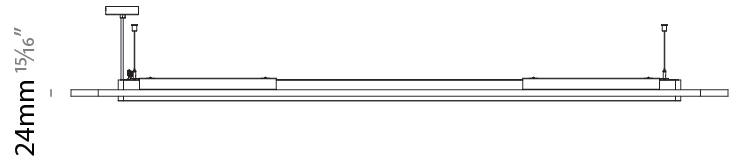

1. To build a product code in our configurator select the specify button on the base model # product page
2. To build a manual product code on this datasheet choose from the options listed below in blue font and add the suffix to the base model #

GENERAL

Series: Parallel
Partner: Prolicht
Division: Architectural
Installation: Suspension
Product Type: Acoustic
Mounting Location: Ceiling
Light Distribution: Direct

PHYSICAL

Shape: Oblong
Length (mm): 2400
Length (in): 94 ½"
Width (mm): 500
Width (in): 19 11/16"
Fixture Finish: SSR / BKV / CWI / CRY / HAB / UFT / ITA / RUA / FTG / MYG / LOD / PUS / FRO / FUP / KIA / POP / BLS / SPG / MEY / GOH / CHC / COM / ABZ / JAG / OBR / MOS / ROR

Acoustic Finish: SFW / CYW / SEE / SYN / MTS / PMB / TTN / CYB / STO / DPE / BES / SHB / ARE / ANE / VRD / CRF

Fixture Material: Aluminum
Primary Material: Acoustic
Cable Details: 2000mm / 78 3/4" or 6000mm / 236 1/4" Transparent Cable

ELECTRICAL

Lamp Type: LED (Zhaga Standard)
Input Wattage (W): 40
Total Output Wattage (W): 36
Dimming: Phase Dimming / 0-10V Dimming / Matter Dimming
Driver Included: Yes
Driver Location: Integrated
Driver Type: Constant Current - 120 / 277Vac
Driver Class: Class 2
Input Voltage (V): 120 - 277

LED

Color Temperature (°K): 2700 / 3000 / 3500 / 4000
CRI: >90 CRI
Lamp Life (hrs): 50000

OPTICAL

Beam Angle: 46 / 62

RATINGS AND CERTIFICATIONS

Certified By: CSA Certified to UL and CSA Standards
IP rating: IP20