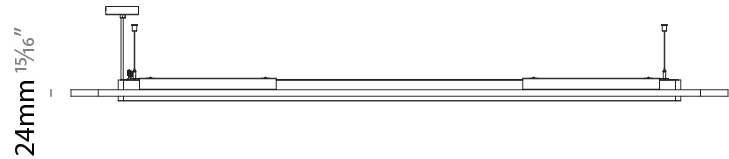

1. To build a product code in our configurator select the specify button on the base model # product page
2. To build a manual product code on this datasheet choose from the options listed below in blue font and add the suffix to the base model #

GENERAL

Series: Parallel
Partner: Prolicht
Division: Architectural
Installation: Suspension
Product Type: Acoustic
Mounting Location: Ceiling
Light Distribution: Direct

PHYSICAL

Shape: Oblong
Length (mm): 2400
Length (in): 94 1/2
Width (mm): 500
Width (in): 19 11/16
Diffuser: [PMMA - Opal / Micro-Prism](#)
Fixture Finish: [SSR / BKV / CWI / CRY / HAB / UFT / ITA / RUA / FTG / MYG / LOD / PUS / FRO / FUP / KIA / POP / BLS / SPG / MEY / GOH / CHC / COM / ABZ / JAG / OBR / MOS / ROR](#)
Acoustic Finish: [SFW / CYW / SEE / SYN / MTS / PMB / TTN / CYB / STO / DPE / BES / SHB / ARE / ANE / VRD / CRF](#)
Fixture Material: Aluminum
Primary Material: Acoustic
Cable Details: 2000mm / 78 3/4" or 6000mm / 236 1/4" Transparent Cable

ELECTRICAL

Lamp Type: LED (Zhaga Standard)
Input Wattage (W): 40
Total Output Wattage (W): 36
Dimming: [Phase Dimming / 0-10V Dimming / Matter Dimming](#)
Driver Included: Yes
Driver Location: Integrated
Driver Type: Constant Current - 120 / 277Vac
Driver Class: Class 2
Input Voltage (V): 120 - 277

LED

Color Temperature (°K): 2700 / 3000 / 3500 / 4000
CRI: >90 CRI
Lamp Life (hrs): 50000

OPTICAL

RATINGS AND CERTIFICATIONS

Certified By: CSA Certified to UL and CSA Standards
IP rating: IP20