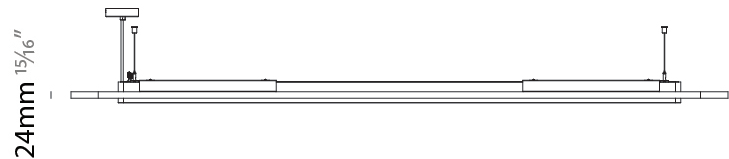

1. To build a product code in our configurator select the specify button on the base model # product page
2. To build a manual product code on this datasheet choose from the options listed below in blue font and add the suffix to the base model #

GENERAL

Series: Parallel
Partner: Prolicht
Division: Architectural
Installation: Suspension
Product Type: Acoustic
Mounting Location: Ceiling
Light Distribution: Direct

PHYSICAL

Shape: Oblong
Length (mm): 2400
Length (in): 94 1/2
Width (mm): 500
Width (in): 19 11/16
Diffuser: [PMMA - Opal / Micro-Prism](#)
Fixture Finish: [SSR / BKV / CWI / CRY / HAB / UFT / ITA / RUA / FTG / MYG / LOD / PUS / FRO / FUP / KIA / POP / BLS / SPG / MEY / GOH / CHC / COM / ABZ / JAG / OBR / MOS / ROR](#)
Acoustic Finish: [SFW / CYW / SEE / SYN / MTS / PMB / TTN / CYB / STO / DPE / BES / SHB / ARE / ANE / VRD / CRF](#)
Fixture Material: Aluminum
Primary Material: Acoustic
Cable Details: 2000mm / 78 3/4" or 6000mm / 236 1/4" Transparent Cable

ELECTRICAL

Lamp Type: LED (Zhaga Standard)
Input Wattage (W): 40
Total Output Wattage (W): 36
Dimming: [Phase Dimming / 0-10V Dimming / Matter Dimming](#)
Driver Included: Yes
Driver Location: Integrated
Driver Type: Constant Current - 120 / 277Vac
Driver Class: Class 2
Input Voltage (V): 120 - 277

LED

Color Temperature (°K): 2700 / 3000 / 3500 / 4000
CRI: >90 CRI
Lamp Life (hrs): 50000

OPTICAL

RATINGS AND CERTIFICATIONS

Certified By: CSA Certified to UL and CSA Standards
IP rating: IP20