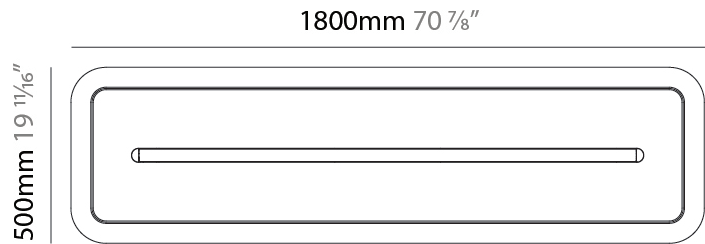

GENERAL

Series: Parallel
 Partner: Prolicht
 Division: Architectural
 Installation: Suspension
 Product Type: Acoustic
 Mounting Location: Ceiling
 Light Distribution: Direct

PHYSICAL

Shape: Oblong
 Length (mm): 1800
 Length (in): 70 ⁷/₈
 Width (mm): 500
 Width (in): 19 ¹¹/₁₆
[Fixture Finish: SSR / BKV / CWI / CRY / HAB / UFT / ITA / RUA / FTG / MYG / LOD / PUS / FRO / FUP / KIA / POP / BLS / SPG / MEY / GOH / CHC / COM / ABZ / JAG / OBR / MOS / ROR](#)
[Acoustic Finish: SFW / CYW / SEE / SYN / MTS / PMB / TTN / CYB / STO / DPE / BES / SHB / ARE / ANE / VRD / CRF](#)
 Fixture Material: Aluminum
 Primary Material: Acoustic
[Cable Details: 2000mm / 78 3/4" or 6000mm / 236 1/4" Transparent Cable](#)

LED

[Color Temperature \(°K\): 2700 / 3000 / 3500 / 4000](#)
 Nominal Lumen (lm): Max 2729
 CRI: >90 CRI
 Lamp Life (hrs): 50000

OPTICAL

[Beam Angle: 46 / 62](#)

RATINGS AND CERTIFICATIONS

Certified By: CSA Certified to UL and CSA Standards
 IP rating: IP20

GENERAL

Series: Parallel
 Partner: Prolicht
 Division: Architectural
 Installation: Suspension
 Product Type: Acoustic
 Mounting Location: Ceiling
 Light Distribution: Direct

PHYSICAL

Shape: Oblong
 Length (mm): 2400
 Length (in): 94 1/2
 Width (mm): 500
 Width (in): 19 11/16
 Diffuser: [PMMA - Opal / Micro-Prism](#)
 Fixture Finish: [SSR / BKV / CWI / CRY / HAB / UFT / ITA / RUA / FTG / MYG / LOD / PUS / FRO / FUP / KIA / POP / BLS / SPG / MEY / GOH / CHC / COM / ABZ / JAG / OBR / MOS / ROR](#)
 Acoustic Finish: [SFW / CYW / SEE / SYN / MTS / PMB / TTN / CYB / STO / DPE / BES / SHB / ARE / ANE / VRD / CRF](#)
 Fixture Material: Aluminum
 Primary Material: Acoustic
 Cable Details: 2000mm / 78 3/4" or 6000mm / 236 1/4" Transparent Cable