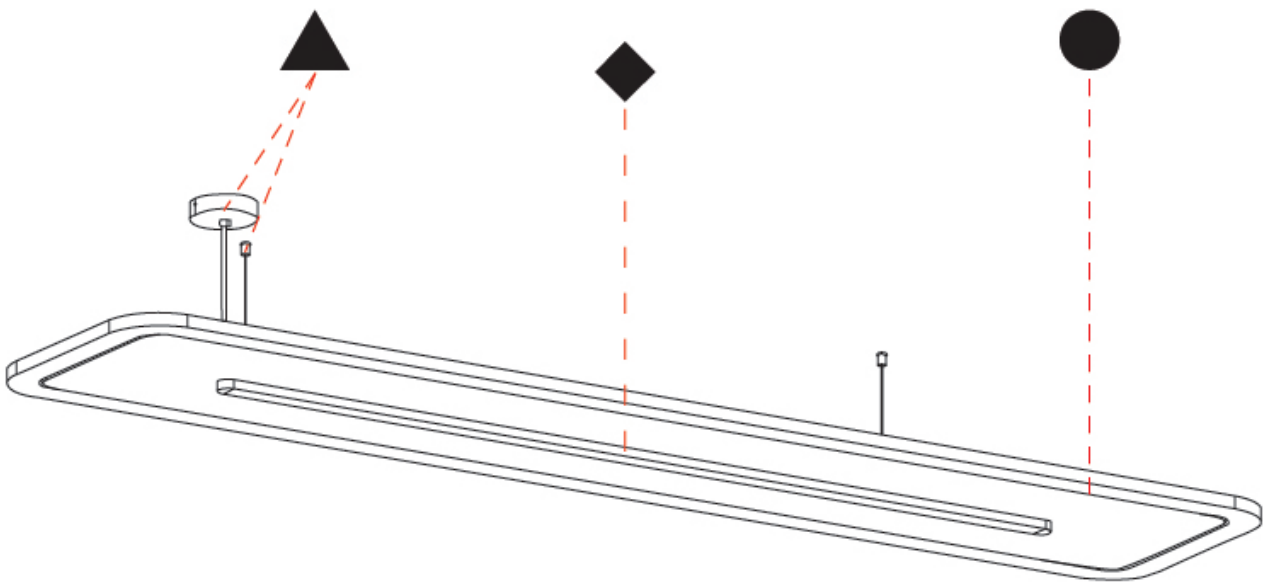

PARALLEL SUSPENSION

A300377-

PROJECT	_____
TYPE	_____
SPECIFIER	_____
QUANTITY	_____
DATE	_____

A