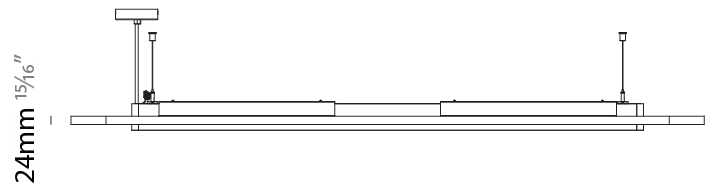

1. To build a product code in our configurator select the specify button on the base model # product page
2. To build a manual product code on this datasheet choose from the options listed below in blue font and add the suffix to the base model #

GENERAL

Series: Parallel
Partner: Prolicht
Division: Architectural
Installation: Suspension
Product Type: Acoustic
Mounting Location: Ceiling
Light Distribution: Direct

PHYSICAL

Shape: Oblong
Length (mm): 1800
Length (in): 70 ⁷/₈
Width (mm): 500
Width (in): 19 ¹¹/₁₆
[Fixture Finish: SSR / BKV / CWI / CRY / HAB / UFT / ITA / RUA / FTG / MYG / LOD / PUS / FRO / FUP / KIA / POP / BLS / SPG / MEY / GOH / CHC / COM / ABZ / JAG / OBR / MOS / ROR](#)
[Acoustic Finish: SFW / CYW / SEE / SYN / MTS / PMB / TTN / CYB / STO / DPE / BES / SHB / ARE / ANE / VRD / CRF](#)
Fixture Material: Aluminum
Primary Material: Acoustic
[Cable Details: 2000mm / 78 3/4" or 6000mm / 236 1/4" Transparent Cable](#)

ELECTRICAL

Lamp Type: LED (Zhaga Standard)
Input Wattage (W): 31
Total Output Wattage (W): 28.2
[Dimming: Phase Dimming / 0-10V Dimming / Matter Dimming](#)
Driver Included: Yes
Driver Location: Integrated
Driver Type: Constant Current - 120 / 277Vac
Driver Class: Class 2
Input Voltage (V): 120 - 277

LED

[Color Temperature (°K): 2700 / 3000 / 3500 / 4000](#)
Nominal Lumen (lm): Max 2729
CRI: >90 CRI
Lamp Life (hrs): 50000

OPTICAL

[Beam Angle: 46 / 62](#)

RATINGS AND CERTIFICATIONS

Certified By: CSA Certified to UL and CSA Standards
IP rating: IP20