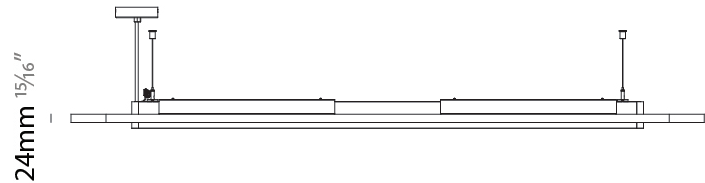

1. To build a product code in our configurator select the specify button on the base model # product page
2. To build a manual product code on this datasheet choose from the options listed below in blue font and add the suffix to the base model #

GENERAL

Series: Parallel
Partner: Prolicht
Division: Architectural
Installation: Suspension
Product Type: Acoustic
Mounting Location: Ceiling
Light Distribution: Direct

PHYSICAL

Shape: Oblong
Length (mm): 1800
Length (in): 70 7/8
Width (mm): 500
Width (in): 19 11/16
Diffuser: PMMA - Opal / Micro-Prism
Fixture Finish: SSR / BKV / CWI / CRY / HAB / UFT / ITA / RUA / FTG / MYG / LOD / PUS / FRO / FUP / KIA / POP / BLS / SPG / MEY / GOH / CHC / COM / ABZ / JAG / OBR / MOS / ROR
Acoustic Finish: SFW / CYW / SEE / SYN / MTS / PMB / TTN / CYB / STO / DPE / BES / SHB / ARE / ANE / VRD / CRF
Fixture Material: Aluminum
Primary Material: Acoustic
Cable Details: 2000mm / 78 3/4" or 6000mm / 236 1/4" Transparent Cable

ELECTRICAL

Lamp Type: LED (Zhaga Standard)
Input Wattage (W): 31
Total Output Wattage (W): 28.2
Dimming: Phase Dimming / 0-10V Dimming / Matter Dimming
Driver Included: Yes
Driver Location: Integrated
Driver Type: Constant Current - 120 / 277Vac
Driver Class: Class 2
Input Voltage (V): 120 - 277

LED

Color Temperature (°K): 2700 / 3000 / 3500 / 4000
Nominal Lumen (lm): Max 2729
CRI: >90 CRI
Lamp Life (hrs): 50000

OPTICAL

RATINGS AND CERTIFICATIONS

Certified By: CSA Certified to UL and CSA Standards
IP rating: IP20