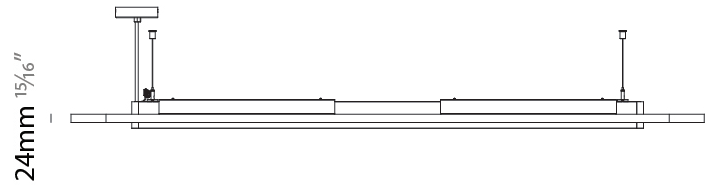

GENERAL

Series: Parallel
Brand: Prolicht
Division: Architectural
Mounting Type: Suspension
Mounting Location: Ceiling
Subcategory: Acoustic

PHYSICAL

Shape: Oblong
Length (mm): 1800
Length (in): 70 ⁷/₈
Width (mm): 500
Width (in): 19 ¹¹/₁₆
Light Distribution: Direct
Fixture Finish: [SSR / BKV / CWI / CRY / HAB / UFT / ITA / RUA / FTG / MYG / LOD / PUS / FRO / FUP / KIA / POP / BLS / SPG / MEY / GOH / GUM / CHC / COM / ABZ / JAG / OBR / MOS / ROR](#)
Holder Finish: [ANC / ASH / BNA / BTC / BZE / CEL / EGG / EVG / FOG / FOS / FST / FUA / IRI / IRO / KHA / LIC / LIM / MER / MSN / MUS / ONX / PEA / PLU / POL / PPY / RAY / ROY / RST / STE / SWD / TAN / TAU](#)
Fixture Material: Aluminum

Cable Details: [2,000mm / 78 3/4" or 6,000mm / 236 1/4" Transparent Cable](#)

ELECTRICAL

Lamp Type: LED (Zhaga Standard)
Input Wattage (W): 31
Total Output Wattage (W): 28.2
Dimming: [Phase Dimming / 0-10V Dimming / Matter Dimming](#)
Driver Included: Yes
Driver Location: Integrated
Driver Type: Constant Current - 120 / 277Vac
Driver Class: Class 2
Input Voltage (V): 120 - 277

LED

Color Temperature (°K): [2700 / 3000 / 3500 / 4000](#)
Nominal Lumen (lm): Max 2729
CRI: >90 CRI
Lamp Life (hrs): 50000

OPTICAL

Beam Angle: [46 / 62](#)

RATINGS AND CERTIFICATIONS

Certified By: CSA Certified to UL and CSA Standards
IP rating: IP20