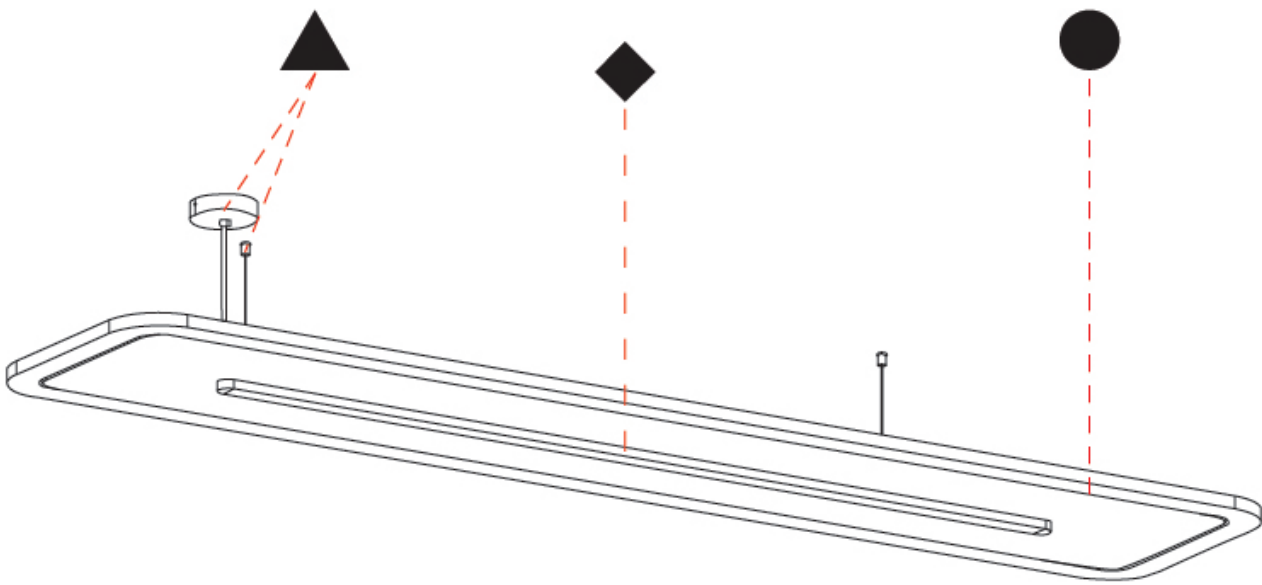

PARALLEL SUSPENSION

A300377-

PROJECT _____

TYPE _____

SPECIFIER _____

QUANTITY _____

DATE _____

A