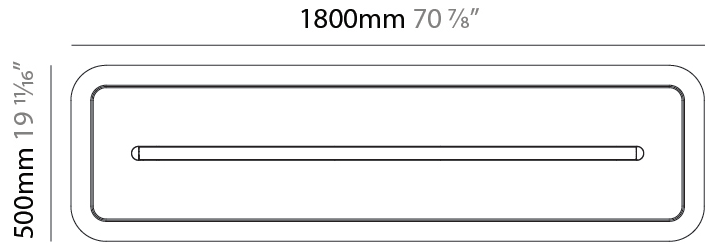

GENERAL

Series: Parallel
 Brand: Prolicht
 Division: Architectural
 Mounting Type: Suspension
 Mounting Location: Ceiling
 Subcategory: Acoustic

PHYSICAL

Shape: Oblong
 Length (mm): 1800
 Length (in): 70 ⁷/₈
 Width (mm): 500
 Width (in): 19 ¹¹/₁₆
 Light Distribution: Direct
 Diffuser: PMMA - Opal / Micro-Prism
 Fixture Finish: SSR / BKV / CWI / CRY / HAB / UFT / ITA / RUA / FTG / MYG / LOD / PUS / FRO / FUP / KIA / POP / BLS / SPG / MEY / GOH / GUM / CHC / COM / ABZ / JAG / OBR / MOS / ROR
 Holder Finish: ANC / ASH / BNA / BTC / BZE / CEL / EGG / EVG / FOG / FOS / FST / FUA / IRI / IRO / KHA / LIC / LIM / MER / MSN / MUS / ONX / PEA / PLU / POL / PPY / RAY / ROY / RST / STE / SWD / TAN / TAU
 Fixture Material: Aluminum
 Cable Details: 2,000mm / 78 3/4" or 6,000mm / 236 1/4" Transparent Cable

GENERAL

Series: Parallel
 Brand: Prolicht
 Division: Architectural
 Mounting Type: Suspension
 Mounting Location: Ceiling
 Subcategory: Acoustic

PHYSICAL

Shape: Oblong
 Length (mm): 1800
 Length (in): 70 ⁷/₈
 Width (mm): 500
 Width (in): 19 ¹¹/₁₆
 Light Distribution: Direct
 Fixture Finish: [SSR / BKV / CWI / CRY / HAB / UFT / ITA / RUA / FTG / MYG / LOD / PUS / FRO / FUP / KIA / POP / BLS / SPG / MEY / GOH / GUM / CHC / COM / ABZ / JAG / OBR / MOS / ROR](#)
 Holder Finish: [ANC / ASH / BNA / BTC / BZE / CEL / EGG / EVG / FOG / FOS / FST / FUA / IRI / IRO / KHA / LIC / LIM / MER / MSN / MUS / ONX / PEA / PLU / POL / PPY / RAY / ROY / RST / STE / SWD / TAN / TAU](#)
 Fixture Material: Aluminum

LED

Color Temperature (°K): [2700 / 3000 / 3500 / 4000](#)
 Nominal Lumen (lm): Max 2729
 CRI: >90 CRI
 Lamp Life (hrs): 50000

OPTICAL

Beam Angle: [46 / 62](#)

RATINGS AND CERTIFICATIONS

Certified By: CSA Certified to UL and CSA Standards
 IP rating: IP20