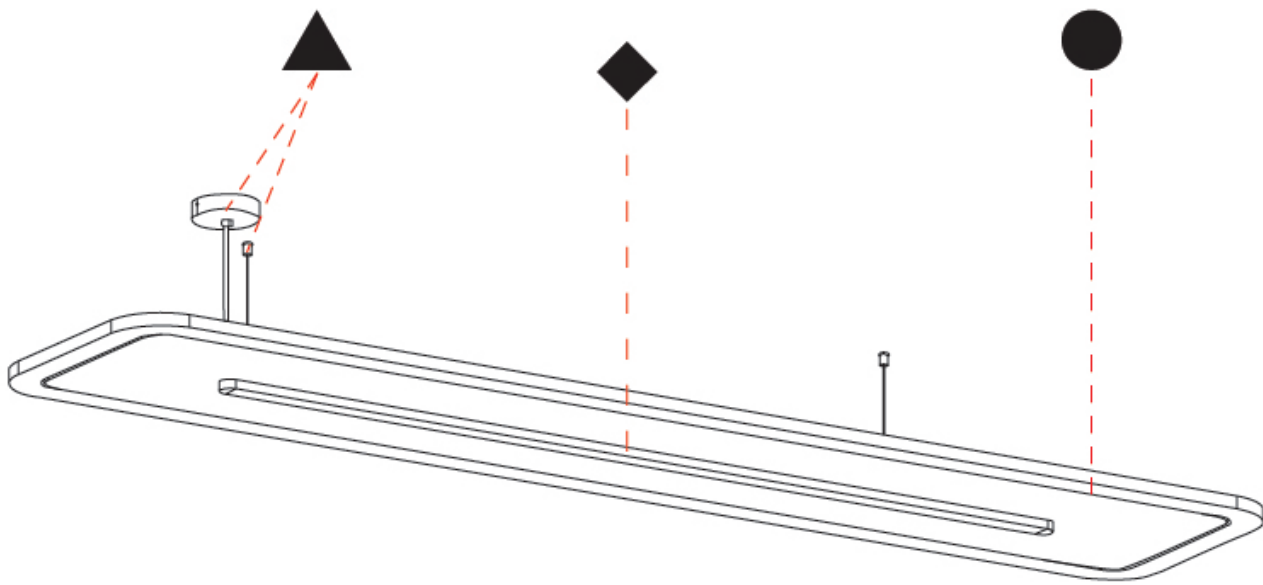

PARALLEL SUSPENSION

A300377- : A300377-DP-30K-01-01-ANC-01-20

PROJECT	_____
TYPE	_____
SPECIFIER	_____
QUANTITY	_____
DATE	_____