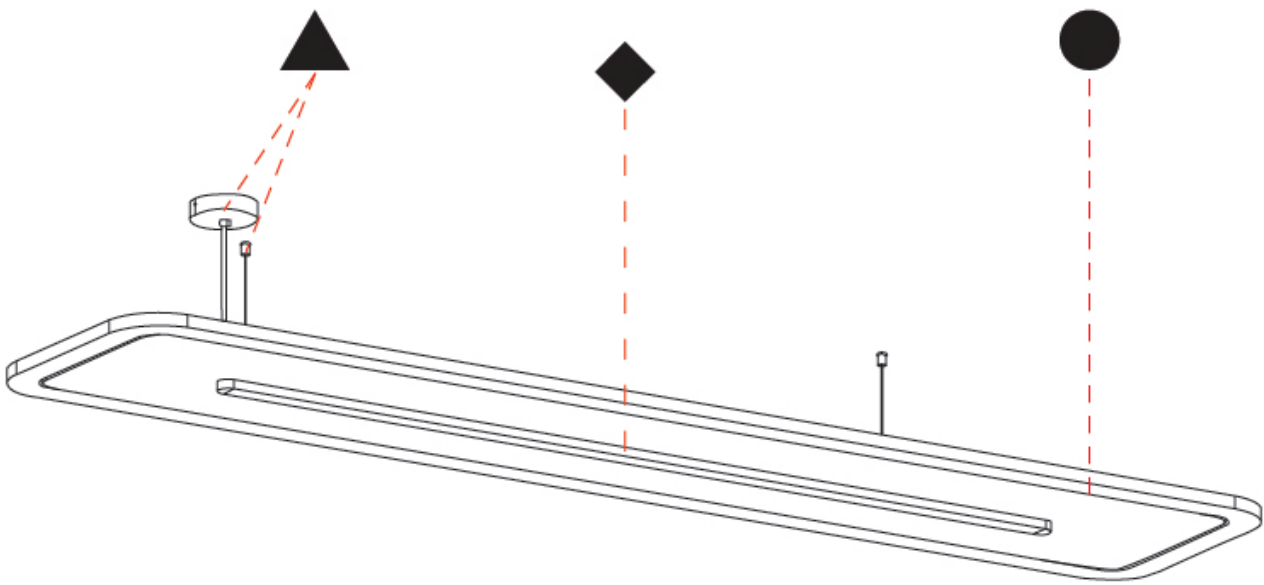

PARALLEL SUSPENSION

A300376-

PROJECT _____

TYPE _____

SPECIFIER _____

QUANTITY _____

DATE _____

A