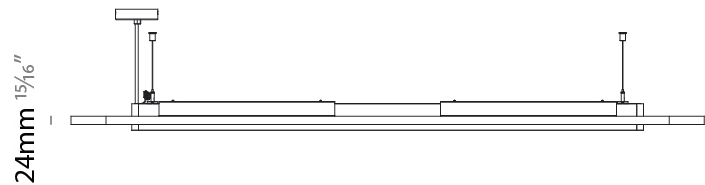

1. To build a product code in our configurator select the specify button on the base model # product page
2. To build a manual product code on this datasheet choose from the options listed below in blue font and add the suffix to the base model #

GENERAL

Series: Parallel
Partner: Prolicht
Division: Architectural
Installation: Suspension
Product Type: Acoustic
Mounting Location: Ceiling
Light Distribution: Direct

PHYSICAL

Shape: Oblong
Length (mm): 1800
Length (in): 70 ⁷/₈
Width (mm): 500
Width (in): 19 ¹¹/₁₆
Diffuser: PMMA - Opal / Micro-Prism
Fixture Finish: SSR / BKV / CWI / CRY / HAB / UFT / ITA / RUA / FTG / MYG / LOD / PUS / FRO / FUP / KIA / POP / BLS / SPG / MEY / GOH / CHC / COM / ABZ / JAG / OBR / MOS / ROR
Acoustic Finish: SFW / CYW / SEE / SYN / MTS / PMB / TTN / CYB / STO / DPE / BES / SHB / ARE / ANE / VRD / CRF
Fixture Material: Aluminum
Primary Material: Acoustic
Cable Details: 2000mm / 78 3/4" or 6000mm / 236 1/4" Transparent Cable

ELECTRICAL

Lamp Type: LED (Zhaga Standard)
Input Wattage (W): 31
Total Output Wattage (W): 28.2
Dimming: Phase Dimming / 0-10V Dimming / Matter Dimming
Driver Included: Yes
Driver Location: Integrated
Driver Type: Constant Current - 120 / 277Vac
Driver Class: Class 2
Input Voltage (V): 120 - 277

LED

Color Temperature (°K): 2700 / 3000 / 3500 / 4000
Nominal Lumen (lm): Max 2729
CRI: >90 CRI
Lamp Life (hrs): 50000

OPTICAL

RATINGS AND CERTIFICATIONS

Certified By: CSA Certified to UL and CSA Standards
IP rating: IP20