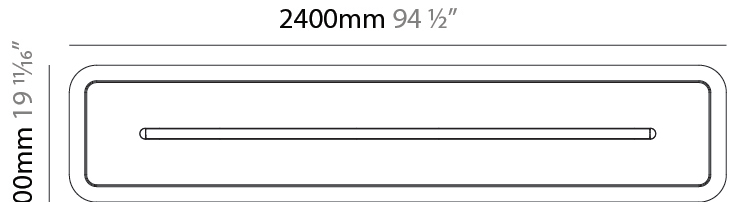

1. To build a product code in our configurator select the specify button on the base model # product page
2. To build a manual product code on this datasheet choose from the options listed below in blue font and add the suffix to the base model #

GENERAL

Series: Parallel
Partner: Prolicht
Division: Architectural
Installation: Suspension
Product Type: Acoustic
Mounting Location: Ceiling
Light Distribution: Direct

PHYSICAL

Shape: Oblong
Length (mm): 2400
Length (in): 94 1/2
Width (mm): 500
Width (in): 19 11/16
Diffuser: [PMMA - Opal / Micro-Prism](#)
Fixture Finish: [SSR / BKV / CWI / CRY / HAB / UFT / ITA / RUA / FTG / MYG / LOD / PUS / FRO / FUP / KIA / POP / BLS / SPG / MEY / GOH / CHC / COM / ABZ / JAG / OBR / MOS / ROR](#)
Acoustic Finish: [SFW / CYW / SEE / SYN / MTS / PMB / TTN / CYB / STO / DPE / BES / SHB / ARE / ANE / VRD / CRF](#)
Fixture Material: Aluminum
Primary Material: Acoustic
Cable Details: 2000mm / 78 3/4" or 6000mm / 236 1/4" Transparent Cable

ELECTRICAL

Lamp Type: LED (Zhaga Standard)
Input Wattage (W): 40
Total Output Wattage (W): 36
Dimming: [Phase Dimming / 0-10V Dimming / Matter Dimming](#)
Driver Included: Yes
Driver Location: Integrated
Driver Type: Constant Current - 120 / 277Vac
Driver Class: Class 2
Input Voltage (V): 120 - 277

LED

Color Temperature (°K): 2700 / 3000 / 3500 / 4000
CRI: >90 CRI
Lamp Life (hrs): 50000

OPTICAL

RATINGS AND CERTIFICATIONS

Certified By: CSA Certified to UL and CSA Standards
IP rating: IP20