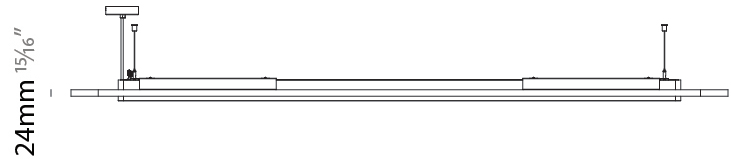

1. To build a product code in our configurator select the specify button on the base model # product page
2. To build a manual product code on this datasheet choose from the options listed below in blue font and add the suffix to the base model #

GENERAL

Series: Parallel
Partner: Prolicht
Division: Architectural
Installation: Suspension
Product Type: Acoustic
Mounting Location: Ceiling
Light Distribution: Direct

PHYSICAL

Shape: Oblong
Length (mm): 2400
Length (in): 94 ½"
Width (mm): 500
Width (in): 19 11/16"
Fixture Finish: [SSR / BKV / CWI / CRY / HAB / UFT / ITA / RUA / FTG / MYG / LOD / PUS / FRO / FUP / KIA / POP / BLS / SPG / MEY / GOH / CHC / COM / ABZ / JAG / OBR / MOS / ROR](#)

Acoustic Finish: [SFW / CYW / SEE / SYN / MTS / PMB / TTN / CYB / STO / DPE / BES / SHB / ARE / ANE / VRD / CRF](#)

Fixture Material: Aluminum
Primary Material: Acoustic

Cable Details: [2000mm / 78 3/4" or 6000mm / 236 1/4" Transparent Cable](#)

ELECTRICAL

Lamp Type: LED (Zhaga Standard)
Input Wattage (W): 40
Total Output Wattage (W): 36
Dimming: [Phase Dimming / 0-10V Dimming / Matter Dimming](#)
Driver Included: Yes
Driver Location: Integrated
Driver Type: Constant Current - 120 / 277Vac
Driver Class: Class 2
Input Voltage (V): 120 - 277

LED

Color Temperature (°K): [2700 / 3000 / 3500 / 4000](#)
CRI: >90 CRI
Lamp Life (hrs): 50000

OPTICAL

Beam Angle: [46 / 62](#)

RATINGS AND CERTIFICATIONS

Certified By: CSA Certified to UL and CSA Standards
IP rating: IP20