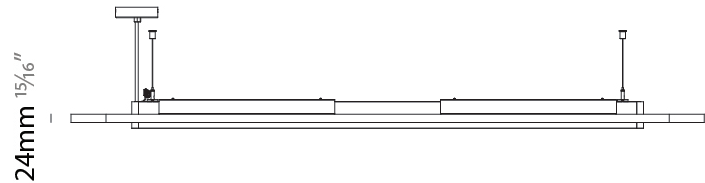

1. To build a product code in our configurator select the specify button on the base model # product page
2. To build a manual product code on this datasheet choose from the options listed below in blue font and add the suffix to the base model #

GENERAL

Series: Parallel
Partner: Prolight
Division: Architectural
Installation: Suspension
Product Type: Acoustic
Mounting Location: Ceiling
Light Distribution: Direct

PHYSICAL

Shape: Oblong
Length (mm): 1800
Length (in): 70 ⁷/₈
Width (mm): 500
Width (in): 19 ¹¹/₁₆
Diffuser: PMMA - Opal / Micro-Prism
Fixture Finish: SSR / BKV / CWI / CRY / HAB / UFT / ITA / RUA / FTG / MYG / LOD / PUS / FRO / FUP / KIA / POP / BLS / SPG / MEY / GOH / CHC / COM / ABZ / JAG / OBR / MOS / ROR
Acoustic Finish: SFW / CYW / SEE / SYN / MTS / PMB / TTN / CYB / STO / DPE / BES / SHB / ARE / ANE / VRD / CRF
Fixture Material: Aluminum
Primary Material: Acoustic
Cable Details: 2000mm / 78 3/4" or 6000mm / 236 1/4" Transparent Cable

ELECTRICAL

Lamp Type: LED (Zhaga Standard)
Input Wattage (W): 31
Total Output Wattage (W): 28.2
Dimming: Phase Dimming / 0-10V Dimming / Matter Dimming
Driver Included: Yes
Driver Location: Integrated
Driver Type: Constant Current - 120 / 277Vac
Driver Class: Class 2
Input Voltage (V): 120 - 277

LED

Color Temperature (°K): 2700 / 3000 / 3500 / 4000
Nominal Lumen (lm): Max 2729
CRI: >90 CRI
Lamp Life (hrs): 50000

OPTICAL

RATINGS AND CERTIFICATIONS

Certified By: CSA Certified to UL and CSA Standards
IP rating: IP20