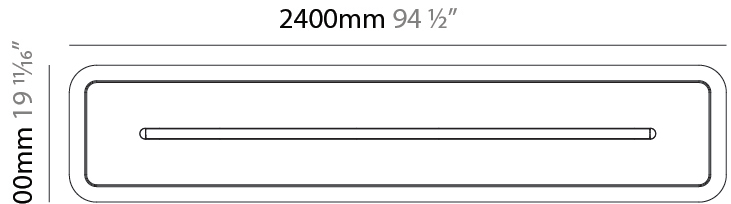

1. To build a product code in our configurator select the specify button on the base model # product page
2. To build a manual product code on this datasheet choose from the options listed below in blue font and add the suffix to the base model #

GENERAL

Series: Parallel
Partner: Prolicht
Division: Architectural
Installation: Suspension
Product Type: Acoustic
Mounting Location: Ceiling
Light Distribution: Direct

PHYSICAL

Shape: Oblong
Length (mm): 2400
Length (in): 94 1/2
Width (mm): 500
Width (in): 19 11/16
Diffuser: [PMMA - Opal / Micro-Prism](#)
Fixture Finish: [SSR / BKV / CWI / CRY / HAB / UFT / ITA / RUA / FTG / MYG / LOD / PUS / FRO / FUP / KIA / POP / BLS / SPG / MEY / GOH / CHC / COM / ABZ / JAG / OBR / MOS / ROR](#)
Acoustic Finish: [SFW / CYW / SEE / SYN / MTS / PMB / TTN / CYB / STO / DPE / BES / SHB / ARE / ANE / VRD / CRF](#)
Fixture Material: Aluminum
Primary Material: Acoustic
Cable Details: 2000mm / 78 3/4" or 6000mm / 236 1/4" Transparent Cable

ELECTRICAL

Lamp Type: LED (Zhaga Standard)
Input Wattage (W): 40
Total Output Wattage (W): 36
Dimming: [Phase Dimming / 0-10V Dimming / Matter Dimming](#)
Driver Included: Yes
Driver Location: Integrated
Driver Type: Constant Current - 120 / 277Vac
Driver Class: Class 2
Input Voltage (V): 120 - 277

LED

Color Temperature (°K): 2700 / 3000 / 3500 / 4000
CRI: >90 CRI
Lamp Life (hrs): 50000

OPTICAL

RATINGS AND CERTIFICATIONS

Certified By: CSA Certified to UL and CSA Standards
IP rating: IP20