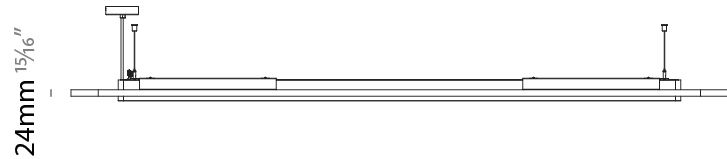

1. To build a product code in our configurator select the specify button on the base model # product page
2. To build a manual product code on this datasheet choose from the options listed below in blue font and add the suffix to the base model #

GENERAL

Series: Parallel
Partner: Prolicht
Division: Architectural
Installation: Suspension
Product Type: Acoustic
Mounting Location: Ceiling
Light Distribution: Direct

PHYSICAL

Shape: Oblong
Length (mm): 2400
Length (in): 94 ½"
Width (mm): 500
Width (in): 19 11/16"
Fixture Finish: [SSR / BKV / CWI / CRY / HAB / UFT / ITA / RUA / FTG / MYG / LOD / PUS / FRO / FUP / KIA / POP / BLS / SPG / MEY / GOH / CHC / COM / ABZ / JAG / OBR / MOS / ROR](#)

Acoustic Finish: [SFW / CYW / SEE / SYN / MTS / PMB / TTN / CYB / STO / DPE / BES / SHB / ARE / ANE / VRD / CRF](#)

Fixture Material: Aluminum
Primary Material: Acoustic

Cable Details: [2000mm / 78 3/4" or 6000mm / 236 1/4" Transparent Cable](#)

ELECTRICAL

Lamp Type: LED (Zhaga Standard)
Input Wattage (W): 40
Total Output Wattage (W): 36
Dimming: [Phase Dimming / 0-10V Dimming / Matter Dimming](#)
Driver Included: Yes
Driver Location: Integrated
Driver Type: Constant Current - 120 / 277Vac
Driver Class: Class 2
Input Voltage (V): 120 - 277

LED

Color Temperature (°K): [2700 / 3000 / 3500 / 4000](#)
CRI: >90 CRI
Lamp Life (hrs): 50000

OPTICAL

Beam Angle: [46 / 62](#)

RATINGS AND CERTIFICATIONS

Certified By: CSA Certified to UL and CSA Standards
IP rating: IP20