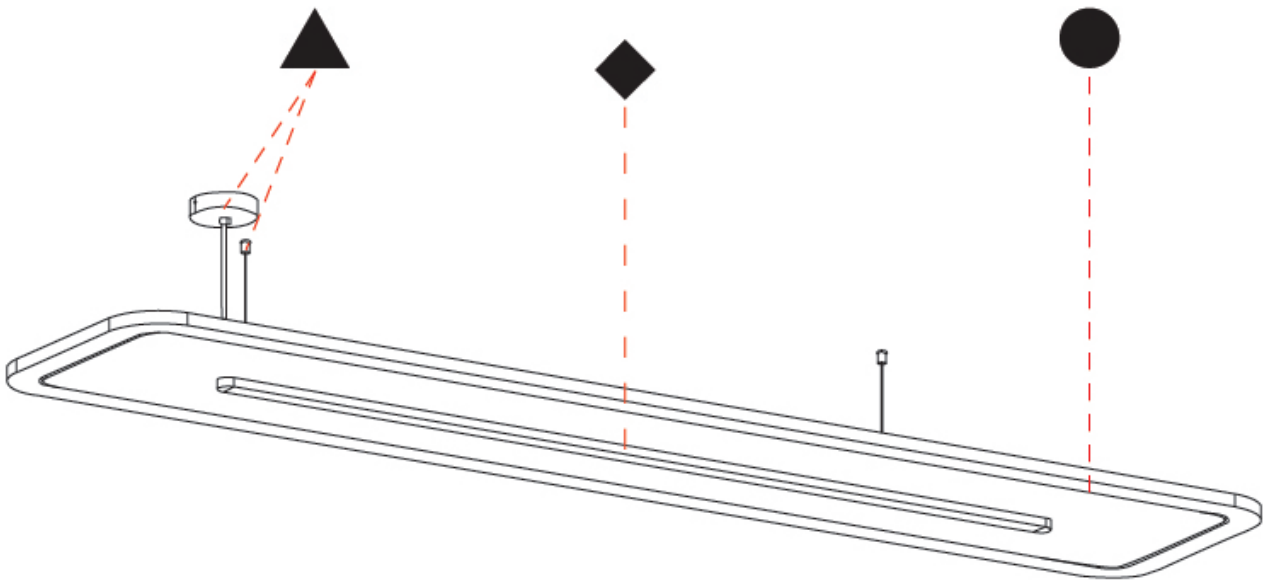

PARALLEL SUSPENSION

A300376-

PROJECT

TYPE

SPECIFIER

QUANTITY

DATE

A