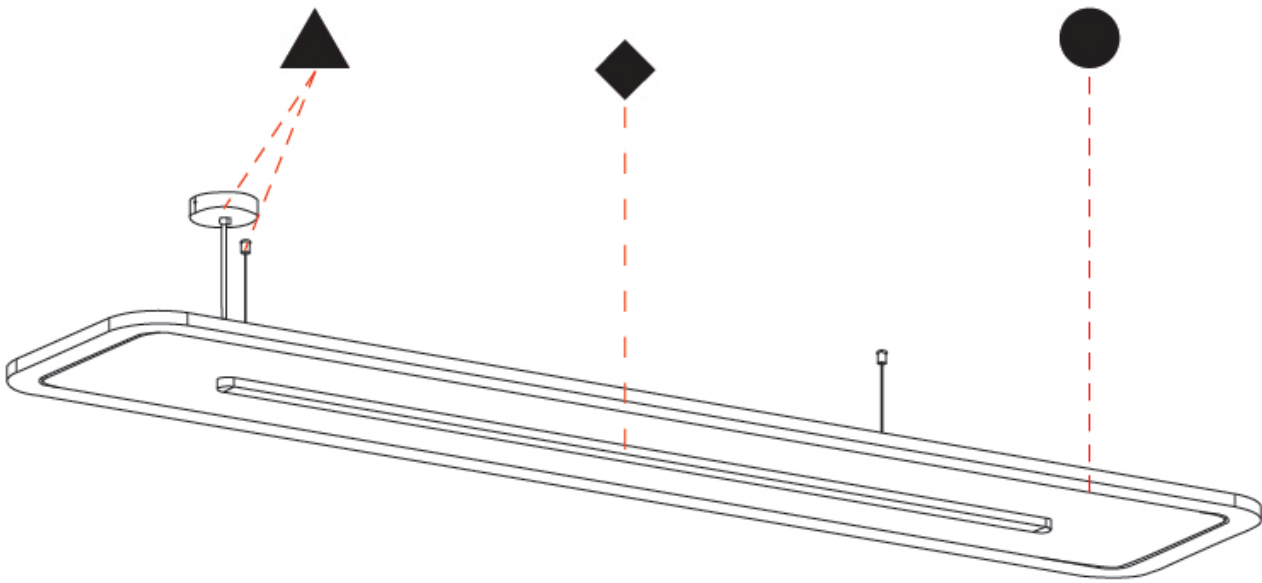

PARALLEL SUSPENSION

A300377-

PROJECT
TYPE
SPECIFIER
QUANTITY
DATE

A