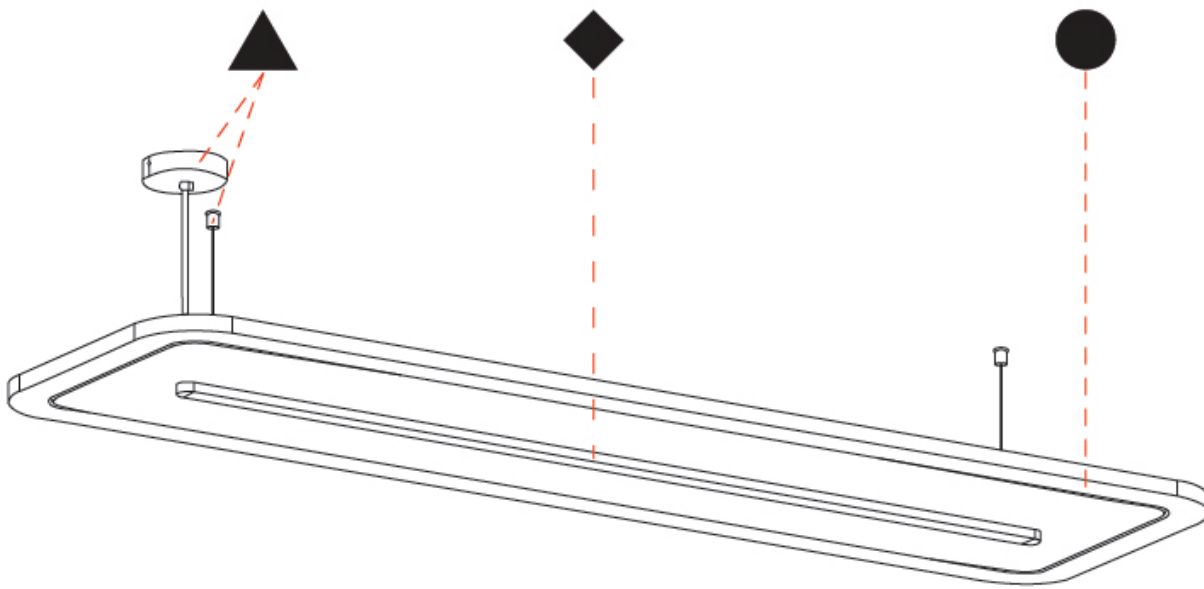

PARALLEL SUSPENSION

A300375-

PROJECT _____

TYPE _____

SPECIFIER _____

QUANTITY _____

DATE _____

A