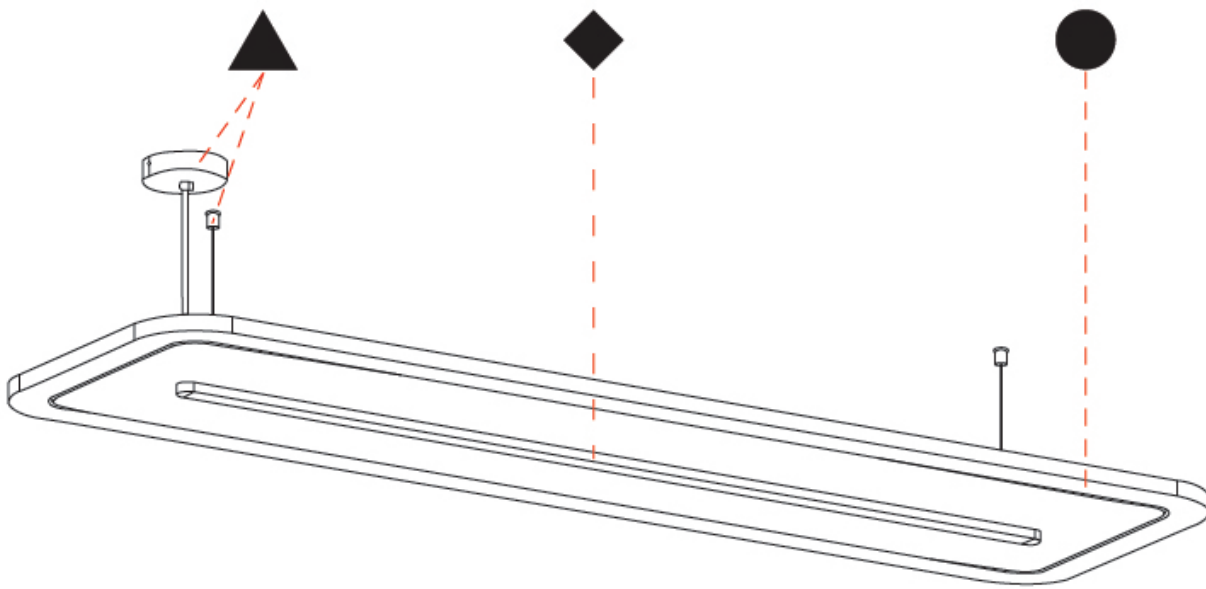

PARALLEL SUSPENSION

A300374-

PROJECT
TYPE
SPECIFIER
QUANTITY
DATE

A