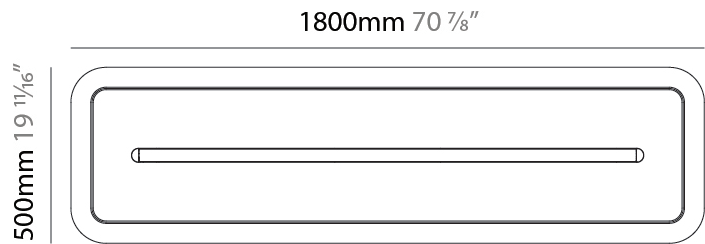

1. To build a product code in our configurator select the specify button on the base model # product page
2. To build a manual product code on this datasheet choose from the options listed below in blue font and add the suffix to the base model #

GENERAL

Series: Parallel
Partner: Prolicht
Division: Architectural
Installation: Suspension
Product Type: Acoustic
Mounting Location: Ceiling
Light Distribution: Direct

PHYSICAL

Shape: Oblong
Length (mm): 1800
Length (in): 70 ⁷/₈
Width (mm): 500
Width (in): 19 ¹¹/₁₆
Diffuser: PMMA - Opal / Micro-Prism
Fixture Finish: SSR / BKV / CWI / CRY / HAB / UFT / ITA / RUA / FTG / MYG / LOD / PUS / FRO / FUP / KIA / POP / BLS / SPG / MEY / GOH / CHC / COM / ABZ / JAG / OBR / MOS / ROR
Acoustic Finish: SFW / CYW / SEE / SYN / MTS / PMB / TTN / CYB / STO / DPE / BES / SHB / ARE / ANE / VRD / CRF
Fixture Material: Aluminum
Primary Material: Acoustic
Cable Details: 2000mm / 78 3/4" or 6000mm / 236 1/4" Transparent Cable

ELECTRICAL

Lamp Type: LED (Zhaga Standard)
Input Wattage (W): 31
Total Output Wattage (W): 28.2
Dimming: Phase Dimming / 0-10V Dimming / Matter Dimming
Driver Included: Yes
Driver Location: Integrated
Driver Type: Constant Current - 120 / 277Vac
Driver Class: Class 2
Input Voltage (V): 120 - 277

LED

Color Temperature (°K): 2700 / 3000 / 3500 / 4000
Nominal Lumen (lm): Max 2729
CRI: >90 CRI
Lamp Life (hrs): 50000

OPTICAL

RATINGS AND CERTIFICATIONS

Certified By: CSA Certified to UL and CSA Standards
IP rating: IP20