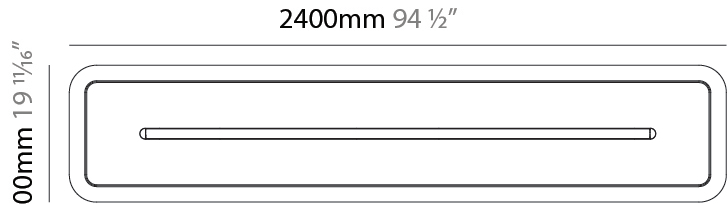

LED

Color Temperature (°K): [2700 / 3000 / 3500 / 4000](#)
 CRI: >90 CRI
 Lamp Life (hrs): 50000

OPTICAL

Beam Angle: [46 / 62](#)

RATINGS AND CERTIFICATIONS

Certified By: CSA Certified to UL and CSA Standards
 IP rating: IP20