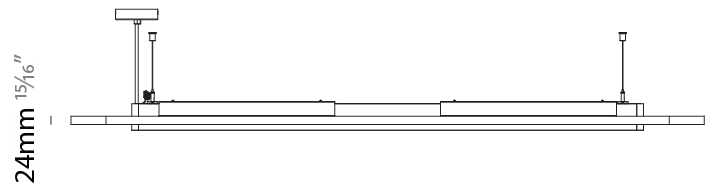

1. To build a product code in our configurator select the specify button on the base model # product page
2. To build a manual product code on this datasheet choose from the options listed below in blue font and add the suffix to the base model #

GENERAL

Series: Parallel
Partner: Prolicht
Division: Architectural
Installation: Suspension
Product Type: Acoustic
Mounting Location: Ceiling
Light Distribution: Direct

PHYSICAL

Shape: Oblong
Length (mm): 1800
Length (in): 70 ⁷/₈
Width (mm): 500
Width (in): 19 ¹¹/₁₆
Fixture Finish: [SSR / BKV / CWI / CRY / HAB / UFT / ITA / RUA / FTG / MYG / LOD / PUS / FRO / FUP / KIA / POP / BLS / SPG / MEY / GOH / CHC / COM / ABZ / JAG / OBR / MOS / ROR](#)
Acoustic Finish: [SFW / CYW / SEE / SYN / MTS / PMB / TTN / CYB / STO / DPE / BES / SHB / ARE / ANE / VRD / CRF](#)
Fixture Material: Aluminum
Primary Material: Acoustic
Cable Details: [2000mm / 78 3/4" or 6000mm / 236 1/4" Transparent Cable](#)

ELECTRICAL

Lamp Type: LED (Zhaga Standard)
Input Wattage (W): 31
Total Output Wattage (W): 28.2
Dimming: [Phase Dimming / 0-10V Dimming / Matter Dimming](#)
Driver Included: Yes
Driver Location: Integrated
Driver Type: Constant Current - 120 / 277Vac
Driver Class: Class 2
Input Voltage (V): 120 - 277

LED

Color Temperature (°K): [2700 / 3000 / 3500 / 4000](#)
Nominal Lumen (lm): Max 2729
CRI: >90 CRI
Lamp Life (hrs): 50000

OPTICAL

Beam Angle: [46 / 62](#)

RATINGS AND CERTIFICATIONS

Certified By: CSA Certified to UL and CSA Standards
IP rating: IP20