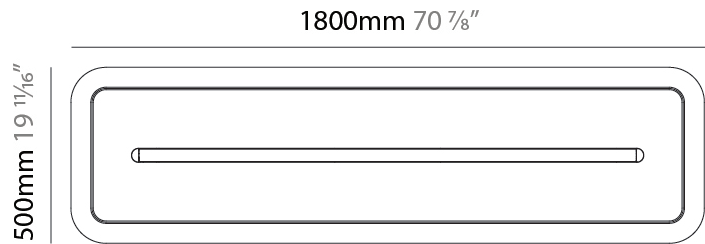

GENERAL

Series: Parallel
 Partner: Prolicht
 Division: Architectural
 Installation: Suspension
 Product Type: Acoustic
 Mounting Location: Ceiling
 Light Distribution: Direct

PHYSICAL

Shape: Oblong
 Length (mm): 1800
 Length (in): 70 ⁷/₈
 Width (mm): 500
 Width (in): 19 ¹¹/₁₆
 Fixture Finish: [SSR / BKV / CWI / CRY / HAB / UFT / ITA / RUA / FTG / MYG / LOD / PUS / FRO / FUP / KIA / POP / BLS / SPG / MEY / GOH / CHC / COM / ABZ / JAG / OBR / MOS / ROR](#)
 Acoustic Finish: [SFW / CYW / SEE / SYN / MTS / PMB / TTN / CYB / STO / DPE / BES / SHB / ARE / ANE / VRD / CRF](#)
 Fixture Material: Aluminum
 Primary Material: Acoustic
 Cable Details: [2000mm / 78 3/4" or 6000mm / 236 1/4" Transparent Cable](#)

LED

Color Temperature (°K): [2700 / 3000 / 3500 / 4000](#)
 Nominal Lumen (lm): Max 2729
 CRI: >90 CRI
 Lamp Life (hrs): 50000

OPTICAL

Beam Angle: [46 / 62](#)

RATINGS AND CERTIFICATIONS

Certified By: CSA Certified to UL and CSA Standards
 IP rating: IP20

GENERAL

Series: Parallel
 Partner: Prolicht
 Division: Architectural
 Installation: Suspension
 Product Type: Acoustic
 Mounting Location: Ceiling
 Light Distribution: Direct

PHYSICAL

Shape: Oblong
 Length (mm): 2400
 Length (in): 94 1/2
 Width (mm): 500
 Width (in): 19 11/16
 Diffuser: [PMMA - Opal / Micro-Prism](#)
 Fixture Finish: [SSR / BKV / CWI / CRY / HAB / UFT / ITA / RUA / FTG / MYG / LOD / PUS / FRO / FUP / KIA / POP / BLS / SPG / MEY / GOH / CHC / COM / ABZ / JAG / OBR / MOS / ROR](#)
 Acoustic Finish: [SFW / CYW / SEE / SYN / MTS / PMB / TTN / CYB / STO / DPE / BES / SHB / ARE / ANE / VRD / CRF](#)
 Fixture Material: Aluminum
 Primary Material: Acoustic
 Cable Details: 2000mm / 78 3/4" or 6000mm / 236 1/4" Transparent Cable