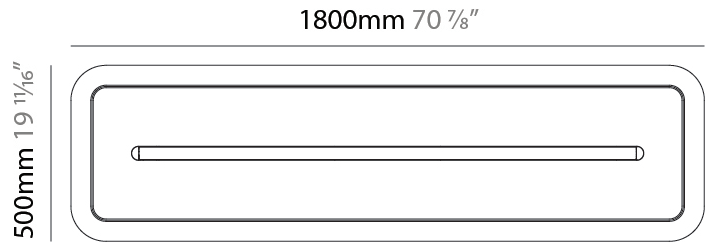

1. To build a product code in our configurator select the specify button on the base model # product page
2. To build a manual product code on this datasheet choose from the options listed below in blue font and add the suffix to the base model #

GENERAL

Series: Parallel
Partner: Prolight
Division: Architectural
Installation: Suspension
Product Type: Acoustic
Mounting Location: Ceiling
Light Distribution: Direct

PHYSICAL

Shape: Oblong
Length (mm): 1800
Length (in): 70 ⁷/₈
Width (mm): 500
Width (in): 19 ¹¹/₁₆
Diffuser: PMMA - Opal / Micro-Prism
Fixture Finish: SSR / BKV / CWI / CRY / HAB / UFT / ITA / RUA / FTG / MYG / LOD / PUS / FRO / FUP / KIA / POP / BLS / SPG / MEY / GOH / CHC / COM / ABZ / JAG / OBR / MOS / ROR
Acoustic Finish: SFW / CYW / SEE / SYN / MTS / PMB / TTN / CYB / STO / DPE / BES / SHB / ARE / ANE / VRD / CRF
Fixture Material: Aluminum
Primary Material: Acoustic
Cable Details: 2000mm / 78 3/4" or 6000mm / 236 1/4" Transparent Cable

ELECTRICAL

Lamp Type: LED (Zhaga Standard)
Input Wattage (W): 31
Total Output Wattage (W): 28.2
Dimming: Phase Dimming / 0-10V Dimming / Matter Dimming
Driver Included: Yes
Driver Location: Integrated
Driver Type: Constant Current - 120 / 277Vac
Driver Class: Class 2
Input Voltage (V): 120 - 277

LED

Color Temperature (°K): 2700 / 3000 / 3500 / 4000
Nominal Lumen (lm): Max 2729
CRI: >90 CRI
Lamp Life (hrs): 50000

OPTICAL

RATINGS AND CERTIFICATIONS

Certified By: CSA Certified to UL and CSA Standards
IP rating: IP20