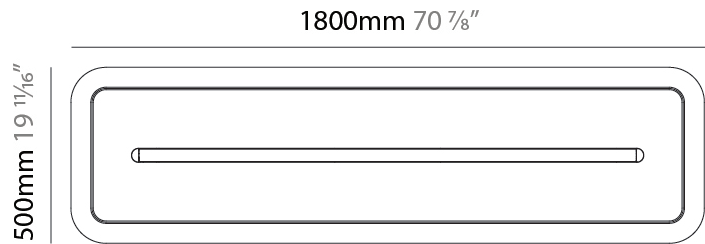

GENERAL

Series: Parallel
 Partner: Prolight
 Division: Architectural
 Installation: Suspension
 Product Type: Acoustic
 Mounting Location: Ceiling
 Light Distribution: Direct

PHYSICAL

Shape: Oblong
 Length (mm): 1800
 Length (in): 70 ⁷/₈
 Width (mm): 500
 Width (in): 19 ¹¹/₁₆
 Diffuser: PMMA - Opal / Micro-Prism
 Fixture Finish: SSR / BKV / CWI / CRY / HAB / UFT / ITA / RUA / FTG / MYG / LOD / PUS / FRO / FUP / KIA / POP / BLS / SPG / MEY / GOH / CHC / COM / ABZ / JAG / OBR / MOS / ROR
 Acoustic Finish: SFW / CYW / SEE / SYN / MTS / PMB / TTN / CYB / STO / DPE / BES / SHB / ARE / ANE / VRD / CRF
 Fixture Material: Aluminum
 Primary Material: Acoustic
 Cable Details: 2000mm / 78 3/4" or 6000mm / 236 1/4" Transparent Cable

GENERAL

Series: Parallel
 Partner: Prolicht
 Division: Architectural
 Installation: Suspension
 Product Type: Acoustic
 Mounting Location: Ceiling
 Light Distribution: Direct

PHYSICAL

Shape: Oblong
 Length (mm): 1800
 Length (in): 70 ⁷/₈
 Width (mm): 500
 Width (in): 19 ¹¹/₁₆
 Fixture Finish: [SSR / BKV / CWI / CRY / HAB / UFT / ITA / RUA / FTG / MYG / LOD / PUS / FRO / FUP / KIA / POP / BLS / SPG / MEY / GOH / CHC / COM / ABZ / JAG / OBR / MOS / ROR](#)
 Acoustic Finish: [SFW / CYW / SEE / SYN / MTS / PMB / TTN / CYB / STO / DPE / BES / SHB / ARE / ANE / VRD / CRF](#)
 Fixture Material: Aluminum
 Primary Material: Acoustic
 Cable Details: [2000mm / 78 3/4" or 6000mm / 236 1/4" Transparent Cable](#)

LED

Color Temperature (°K): [2700 / 3000 / 3500 / 4000](#)
 Nominal Lumen (lm): Max 2729
 CRI: >90 CRI
 Lamp Life (hrs): 50000

OPTICAL

Beam Angle: [46 / 62](#)

RATINGS AND CERTIFICATIONS

Certified By: CSA Certified to UL and CSA Standards
 IP rating: IP20