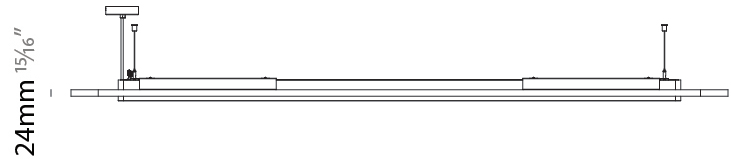

1. To build a product code in our configurator select the specify button on the base model # product page
2. To build a manual product code on this datasheet choose from the options listed below in blue font and add the suffix to the base model #

GENERAL

Series: Parallel
Partner: Prolicht
Division: Architectural
Installation: Suspension
Product Type: Acoustic
Mounting Location: Ceiling
Light Distribution: Direct

PHYSICAL

Shape: Oblong
Length (mm): 2400
Length (in): 94 1/2
Width (mm): 500
Width (in): 19 11/16
Diffuser: [PMMA - Opal / Micro-Prism](#)
Fixture Finish: [SSR / BKV / CWI / CRY / HAB / UFT / ITA / RUA / FTG / MYG / LOD / PUS / FRO / FUP / KIA / POP / BLS / SPG / MEY / GOH / CHC / COM / ABZ / JAG / OBR / MOS / ROR](#)
Acoustic Finish: [SFW / CYW / SEE / SYN / MTS / PMB / TTN / CYB / STO / DPE / BES / SHB / ARE / ANE / VRD / CRF](#)
Fixture Material: Aluminum
Primary Material: Acoustic
Cable Details: 2000mm / 78 3/4" or 6000mm / 236 1/4" Transparent Cable

ELECTRICAL

Lamp Type: LED (Zhaga Standard)
Input Wattage (W): 40
Total Output Wattage (W): 36
Dimming: [Phase Dimming / 0-10V Dimming / Matter Dimming](#)
Driver Included: Yes
Driver Location: Integrated
Driver Type: Constant Current - 120 / 277Vac
Driver Class: Class 2
Input Voltage (V): 120 - 277

LED

Color Temperature (°K): 2700 / 3000 / 3500 / 4000
CRI: >90 CRI
Lamp Life (hrs): 50000

OPTICAL

RATINGS AND CERTIFICATIONS

Certified By: CSA Certified to UL and CSA Standards
IP rating: IP20