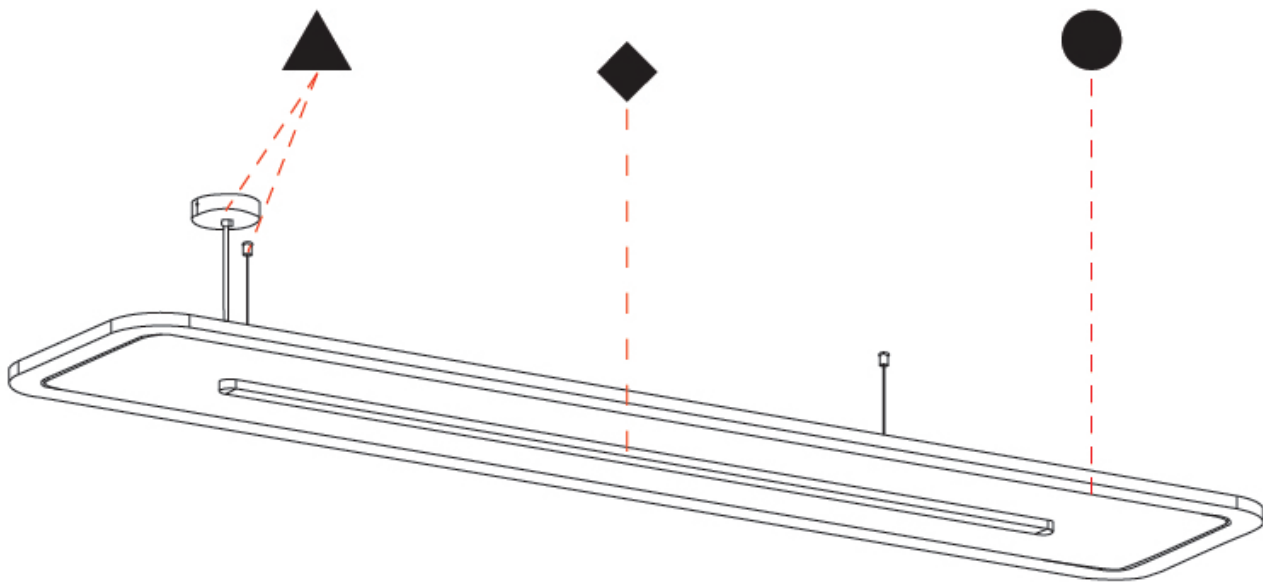

PARALLEL SUSPENSION

A300376-

PROJECT

TYPE

SPECIFIER

QUANTITY

DATE

A