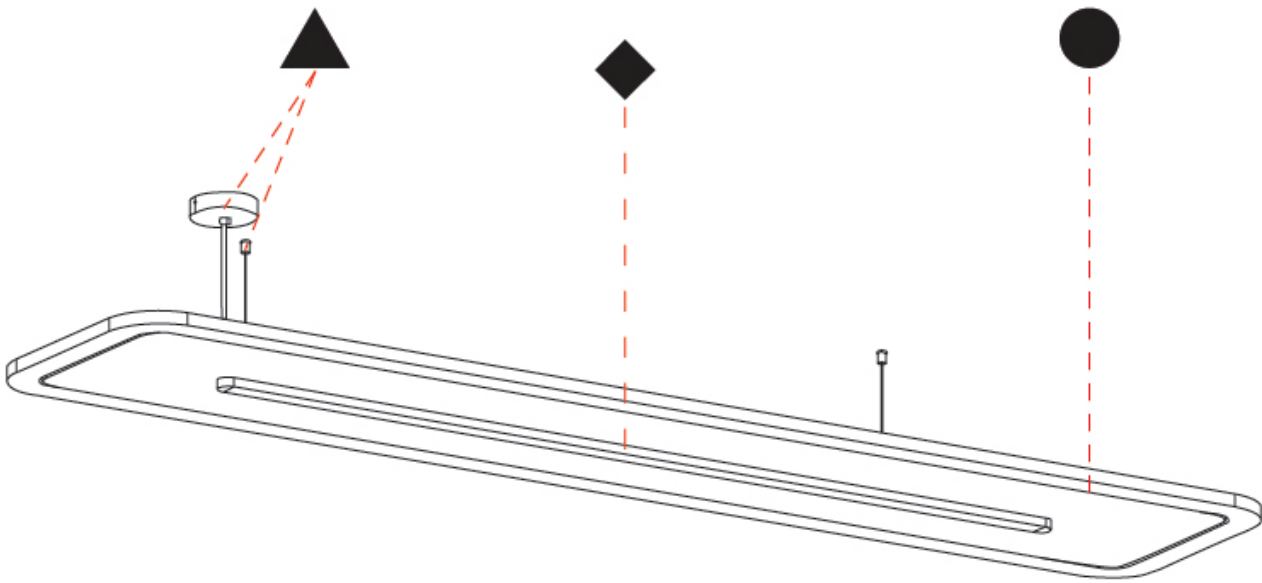

A300377- : A300377-DP-30K-01-01-ANC-01-20

PROJECT
TYPE
SPECIFIER
QUANTITY
DATE

A

PROJECT _____
 TYPE _____
 SPECIFIER _____
 QUANTITY _____
 DATE _____

Fixture Finish

Holder Finish

Digitab: Not all screens are calibrated the same, and therefore, colors will appear differently between screens.