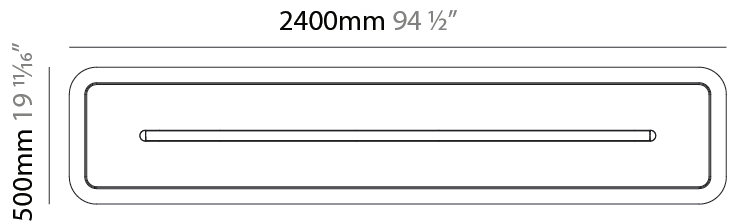

PARALLEL SUSPENSION

A300374-

base number LED Dimming Color Temperature Finishes (Diamond) Finishes (Triangle) Finish Options Diffuser Options Cable Length

- To build a product code in our configurator select the specify button on the base model # product page
- To build a manual product code on this datasheet choose from the options listed below in blue font and add the suffix to the base model #

LED

Color Temperature (°K): 3000
 CRI: >90 CRI
 Lamp Life (hrs): 50000

OPTICAL

Beam Angle: 46 / 62

RATINGS AND CERTIFICATIONS

Certified By: CSA Certified to UL and CSA Standards
 IP rating: IP20

PARALLEL SUSPENSION