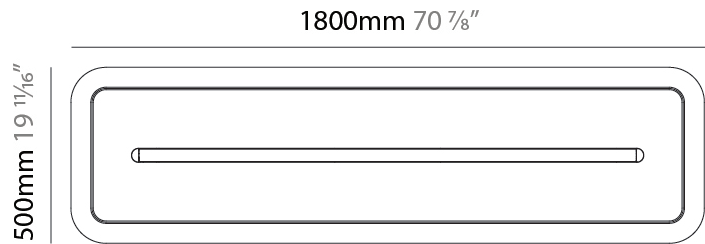

1. To build a product code in our configurator select the specify button on the base model # product page
2. To build a manual product code on this datasheet choose from the options listed below in blue font and add the suffix to the base model #

GENERAL

Series: Parallel
Partner: Prolicht
Division: Architectural
Installation: Suspension
Product Type: Acoustic
Mounting Location: Ceiling
Light Distribution: Direct

PHYSICAL

Shape: Oblong
Length (mm): 1800
Length (in): 70 ⁷/₈
Width (mm): 500
Width (in): 19 ¹¹/₁₆
Fixture Finish: [SSR / BKV / CWI / CRY / HAB / UFT / ITA / RUA / FTG / MYG / LOD / PUS / FRO / FUP / KIA / POP / BLS / SPG / MEY / GOH / CHC / COM / ABZ / JAG / OBR / MOS / ROR](#)
Acoustic Finish: [SFW / CYW / SEE / SYN / MTS / PMB / TTN / CYB / STO / DPE / BES / SHB / ARE / ANE / VRD / CRF](#)
Fixture Material: Aluminum
Primary Material: Acoustic
Cable Details: [2000mm / 78 3/4" or 6000mm / 236 1/4" Transparent Cable](#)

ELECTRICAL

Lamp Type: LED (Zhaga Standard)
Input Wattage (W): 31
Total Output Wattage (W): 28.2
Dimming: [Phase Dimming / 0-10V Dimming / Matter Dimming](#)
Driver Included: Yes
Driver Location: Integrated
Driver Type: Constant Current - 120 / 277Vac
Driver Class: Class 2
Input Voltage (V): 120 - 277

LED

Color Temperature (°K): [2700 / 3000 / 3500 / 4000](#)
Nominal Lumen (lm): Max 2729
CRI: >90 CRI
Lamp Life (hrs): 50000

OPTICAL

Beam Angle: [46 / 62](#)

RATINGS AND CERTIFICATIONS

Certified By: CSA Certified to UL and CSA Standards
IP rating: IP20