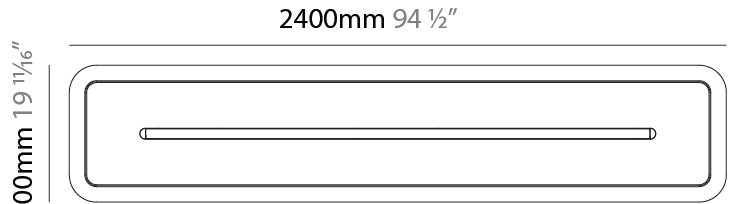

1. To build a product code in our configurator select the specify button on the base model # product page
2. To build a manual product code on this datasheet choose from the options listed below in blue font and add the suffix to the base model #

GENERAL

Series: Parallel
Partner: Prolicht
Division: Architectural
Installation: Suspension
Product Type: Acoustic
Mounting Location: Ceiling
Light Distribution: Direct

PHYSICAL

Shape: Oblong
Length (mm): 2400
Length (in): 94 1/2
Width (mm): 500
Width (in): 19 11/16
Fixture Finish: SSR / BKV / CWI / CRY / HAB / UFT / ITA / RUA / FTG / MYG / LOD / PUS / FRO / FUP / KIA / POP / BLS / SPG / MEY / GOH / CHC / COM / ABZ / JAG / OBR / MOS / ROR
Acoustic Finish: SFW / CYW / SEE / SYN / MTS / PMB / TTN / CYB / STO / DPE / BES / SHB / ARE / ANE / VRD / CRF
Fixture Material: Aluminum
Primary Material: Acoustic
Cable Details: 2000mm / 78 3/4" or 6000mm / 236 1/4" Transparent Cable

ELECTRICAL

Lamp Type: LED (Zhaga Standard)
Input Wattage (W): 40
Total Output Wattage (W): 36
Dimming: Phase Dimming / 0-10V Dimming / Matter Dimming
Driver Included: Yes
Driver Location: Integrated
Driver Type: Constant Current - 120 / 277Vac
Driver Class: Class 2
Input Voltage (V): 120 - 277

LED

Color Temperature (°K): 2700 / 3000 / 3500 / 4000
CRI: >90 CRI
Lamp Life (hrs): 50000

OPTICAL

Beam Angle: 46 / 62

RATINGS AND CERTIFICATIONS

Certified By: CSA Certified to UL and CSA Standards
IP rating: IP20