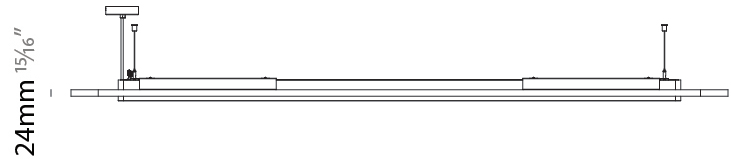

1. To build a product code in our configurator select the specify button on the base model # product page
2. To build a manual product code on this datasheet choose from the options listed below in blue font and add the suffix to the base model #

GENERAL

Series: Parallel
Partner: Prolicht
Division: Architectural
Installation: Suspension
Product Type: Acoustic
Mounting Location: Ceiling
Light Distribution: Direct

PHYSICAL

Shape: Oblong
Length (mm): 2400
Length (in): 94 ½
Width (mm): 500
Width (in): 19 11/16
Diffuser: [PMMA - Opal / Micro-Prism](#)
Fixture Finish: [SSR / BKV / CWI / CRY / HAB / UFT / ITA / RUA / FTG / MYG / LOD / PUS / FRO / FUP / KIA / POP / BLS / SPG / MEY / GOH / CHC / COM / ABZ / JAG / OBR / MOS / ROR](#)
Acoustic Finish: [SFW / CYW / SEE / SYN / MTS / PMB / TTN / CYB / STO / DPE / BES / SHB / ARE / ANE / VRD / CRF](#)
Fixture Material: Aluminum
Primary Material: Acoustic
Cable Details: 2000mm / 78 3/4" or 6000mm / 236 1/4" Transparent Cable

ELECTRICAL

Lamp Type: LED (Zhaga Standard)
Input Wattage (W): 40
Total Output Wattage (W): 36
Dimming: [Phase Dimming / 0-10V Dimming / Matter Dimming](#)
Driver Included: Yes
Driver Location: Integrated
Driver Type: Constant Current - 120 / 277Vac
Driver Class: Class 2
Input Voltage (V): 120 - 277

LED

Color Temperature (°K): 2700 / 3000 / 3500 / 4000
CRI: >90 CRI
Lamp Life (hrs): 50000

OPTICAL

RATINGS AND CERTIFICATIONS

Certified By: CSA Certified to UL and CSA Standards
IP rating: IP20