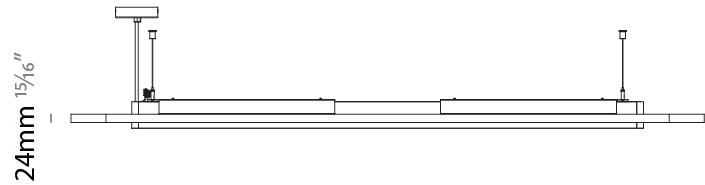

1. To build a product code in our configurator select the specify button on the base model # product page
2. To build a manual product code on this datasheet choose from the options listed below in blue font and add the suffix to the base model #

GENERAL

Series: Parallel
Partner: Prolicht
Division: Architectural
Installation: Suspension
Product Type: Acoustic
Mounting Location: Ceiling
Light Distribution: Direct

PHYSICAL

Shape: Oblong
Length (mm): 1800
Length (in): 70 ⁷/₈
Width (mm): 500
Width (in): 19 ¹¹/₁₆
Diffuser: PMMA - Opal / Micro-Prism
Fixture Finish: SSR / BKV / CWI / CRY / HAB / UFT / ITA / RUA / FTG / MYG / LOD / PUS / FRO / FUP / KIA / POP / BLS / SPG / MEY / GOH / CHC / COM / ABZ / JAG / OBR / MOS / ROR
Acoustic Finish: SFW / CYW / SEE / SYN / MTS / PMB / TTN / CYB / STO / DPE / BES / SHB / ARE / ANE / VRD / CRF
Fixture Material: Aluminum
Primary Material: Acoustic
Cable Details: 2000mm / 78 3/4" or 6000mm / 236 1/4" Transparent Cable

ELECTRICAL

Lamp Type: LED (Zhaga Standard)
Input Wattage (W): 31
Total Output Wattage (W): 28.2
Dimming: Phase Dimming / 0-10V Dimming / Matter Dimming
Driver Included: Yes
Driver Location: Integrated
Driver Type: Constant Current - 120 / 277Vac
Driver Class: Class 2
Input Voltage (V): 120 - 277

LED

Color Temperature (°K): 2700 / 3000 / 3500 / 4000
Nominal Lumen (lm): Max 2729
CRI: >90 CRI
Lamp Life (hrs): 50000

OPTICAL

RATINGS AND CERTIFICATIONS

Certified By: CSA Certified to UL and CSA Standards
IP rating: IP20