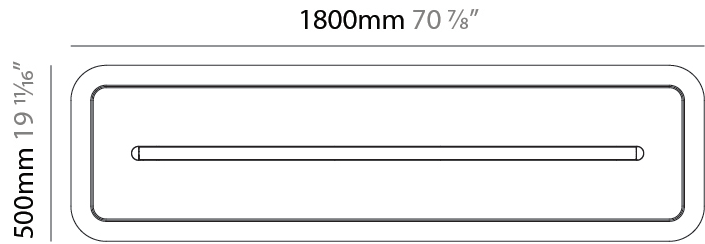

1. To build a product code in our configurator select the specify button on the base model # product page
2. To build a manual product code on this datasheet choose from the options listed below in blue font and add the suffix to the base model #

GENERAL

Series: Parallel
Partner: Prolicht
Division: Architectural
Installation: Suspension
Product Type: Acoustic
Mounting Location: Ceiling
Light Distribution: Direct

PHYSICAL

Shape: Oblong
Length (mm): 1800
Length (in): 70 ⁷/₈
Width (mm): 500
Width (in): 19 ¹¹/₁₆
Diffuser: PMMA - Opal / Micro-Prism
Fixture Finish: SSR / BKV / CWI / CRY / HAB / UFT / ITA / RUA / FTG / MYG / LOD / PUS / FRO / FUP / KIA / POP / BLS / SPG / MEY / GOH / CHC / COM / ABZ / JAG / OBR / MOS / ROR
Acoustic Finish: SFW / CYW / SEE / SYN / MTS / PMB / TTN / CYB / STO / DPE / BES / SHB / ARE / ANE / VRD / CRF
Fixture Material: Aluminum
Primary Material: Acoustic
Cable Details: 2000mm / 78 3/4" or 6000mm / 236 1/4" Transparent Cable

ELECTRICAL

Lamp Type: LED (Zhaga Standard)
Input Wattage (W): 31
Total Output Wattage (W): 28.2
Dimming: Phase Dimming / 0-10V Dimming / Matter Dimming
Driver Included: Yes
Driver Location: Integrated
Driver Type: Constant Current - 120 / 277Vac
Driver Class: Class 2
Input Voltage (V): 120 - 277

LED

Color Temperature (°K): 2700 / 3000 / 3500 / 4000
Nominal Lumen (lm): Max 2729
CRI: >90 CRI
Lamp Life (hrs): 50000

OPTICAL

RATINGS AND CERTIFICATIONS

Certified By: CSA Certified to UL and CSA Standards
IP rating: IP20