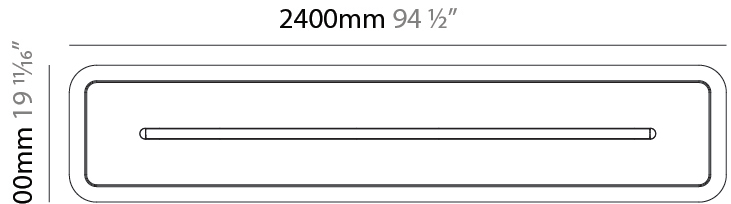

1. To build a product code in our configurator select the specify button on the base model # product page
2. To build a manual product code on this datasheet choose from the options listed below in blue font and add the suffix to the base model #

GENERAL

Series: Parallel
Partner: Prolicht
Division: Architectural
Installation: Suspension
Product Type: Acoustic
Mounting Location: Ceiling
Light Distribution: Direct

PHYSICAL

Shape: Oblong
Length (mm): 2400
Length (in): 94 ½
Width (mm): 500
Width (in): 19 11/16
Diffuser: [PMMA - Opal / Micro-Prism](#)
Fixture Finish: [SSR / BKV / CWI / CRY / HAB / UFT / ITA / RUA / FTG / MYG / LOD / PUS / FRO / FUP / KIA / POP / BLS / SPG / MEY / GOH / CHC / COM / ABZ / JAG / OBR / MOS / ROR](#)
Acoustic Finish: [SFW / CYW / SEE / SYN / MTS / PMB / TTN / CYB / STO / DPE / BES / SHB / ARE / ANE / VRD / CRF](#)
Fixture Material: Aluminum
Primary Material: Acoustic
Cable Details: 2000mm / 78 3/4" or 6000mm / 236 1/4" Transparent Cable

ELECTRICAL

Lamp Type: LED (Zhaga Standard)
Input Wattage (W): 40
Total Output Wattage (W): 36
Dimming: [Phase Dimming / 0-10V Dimming / Matter Dimming](#)
Driver Included: Yes
Driver Location: Integrated
Driver Type: Constant Current - 120 / 277Vac
Driver Class: Class 2
Input Voltage (V): 120 - 277

LED

Color Temperature (°K): 2700 / 3000 / 3500 / 4000
CRI: >90 CRI
Lamp Life (hrs): 50000

OPTICAL

RATINGS AND CERTIFICATIONS

Certified By: CSA Certified to UL and CSA Standards
IP rating: IP20