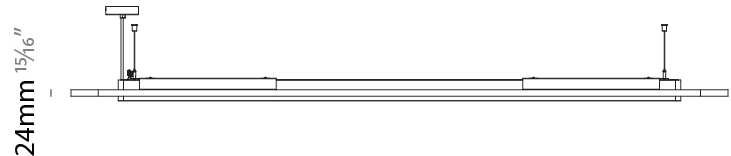

1. To build a product code in our configurator select the specify button on the base model # product page
2. To build a manual product code on this datasheet choose from the options listed below in blue font and add the suffix to the base model #

GENERAL

Series: Parallel
Brand: Prolicht
Division: Architectural
Mounting Type: Suspension
Mounting Location: Ceiling
Subcategory: Acoustic

PHYSICAL

Shape: Oblong
Length (mm): 2400
Length (in): 94 1/2
Width (mm): 500
Width (in): 19 11/16
Light Distribution: Direct
Diffuser: PMMA - Opal
Fixture Finish: SSR / BKV / CWI / CRY / HAB / UFT / ITA / RUA / FTG / MYG / LOD / PUS / FRO / FUP / KIA / POP / BLS / SPG / MEY / GOH / GUM / CHC / COM / ABZ / JAG / OBR / MOS / ROR
Holder Finish: ANC / ASH / BNA / BTC / BZE / CEL / EGG / EVG / FOG / FOS / FST / FUA / IRI / IRO / KHA / LIC / LIM / MER / MSN / MUS / ONX / PEA / PLU / POL / PPY / RAY / ROY / RST / STE / SWD / TAN / TAU
Fixture Material: Aluminum
Cable Details: 2,000mm / 78 3/4" Transparent Cable

ELECTRICAL

Lamp Type: LED (Zhaga Standard)
Input Wattage (W): 40
Total Output Wattage (W): 36
Dimming: Phase Dimming (120Vac Only)
Driver Included: Yes
Driver Location: Integrated
Driver Type: Constant Current - 120 / 277Vac
Driver Class: Class 2
Input Voltage (V): 120 - 277

LED

Color Temperature (°K): 3000
CRI: >90 CRI
Lamp Life (hrs): 50000

OPTICAL

Beam Angle: 46 / 62

RATINGS AND CERTIFICATIONS

Certified By: CSA Certified to UL and CSA Standards
IP rating: IP20