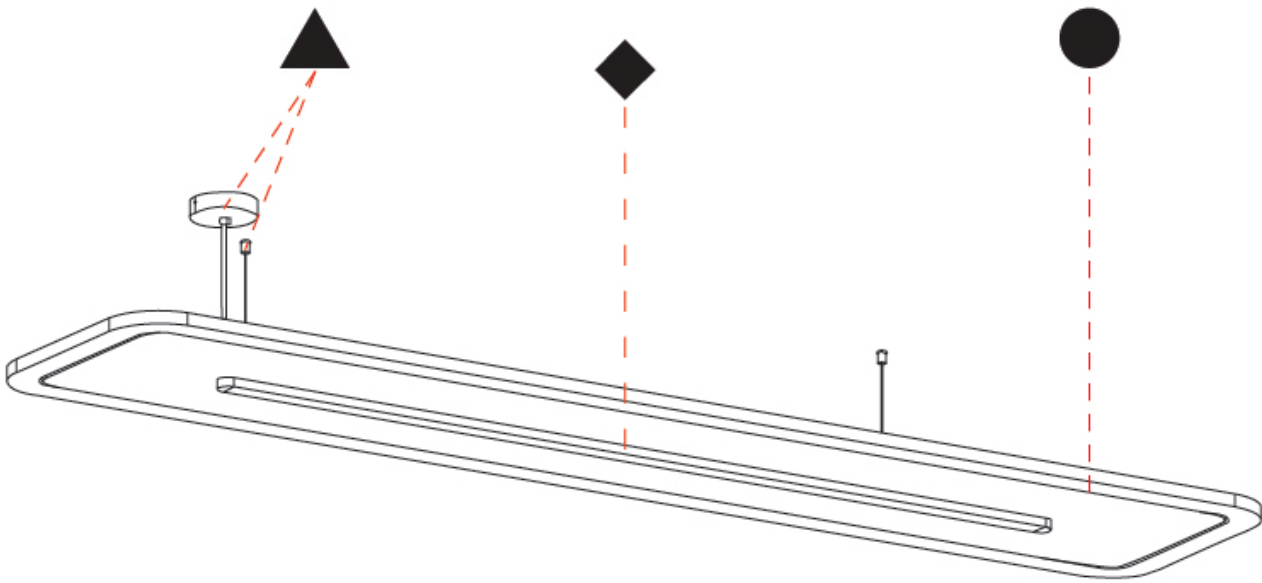

PARALLEL SUSPENSION

A300377- : A300377-DP-30K-01-01-ANC-01-20

PROJECT	_____
TYPE	_____
SPECIFIER	_____
QUANTITY	_____
DATE	_____

A