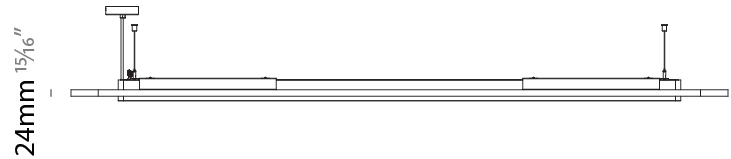

1. To build a product code in our configurator select the specify button on the base model # product page
2. To build a manual product code on this datasheet choose from the options listed below in blue font and add the suffix to the base model #

GENERAL

Series: Parallel
Partner: Prolicht
Division: Architectural
Installation: Suspension
Product Type: Acoustic
Mounting Location: Ceiling
Light Distribution: Direct

PHYSICAL

Shape: Oblong
Length (mm): 2400
Length (in): 94 ½"
Width (mm): 500
Width (in): 19 11/16"
Diffuser: [PMMA - Opal / Micro-Prism](#)
Fixture Finish: [SSR / BKV / CWI / CRY / HAB / UFT / ITA / RUA / FTG / MYG / LOD / PUS / FRO / FUP / KIA / POP / BLS / SPG / MEY / GOH / CHC / COM / ABZ / JAG / OBR / MOS / ROR](#)
Acoustic Finish: [SFW / CYW / SEE / SYN / MTS / PMB / TTN / CYB / STO / DPE / BES / SHB / ARE / ANE / VRD / CRF](#)
Fixture Material: Aluminum
Primary Material: Acoustic
Cable Details: 2000mm / 78 3/4" or 6000mm / 236 1/4" Transparent Cable

ELECTRICAL

Lamp Type: LED (Zhaga Standard)
Input Wattage (W): 40
Total Output Wattage (W): 36
Dimming: [Phase Dimming / 0-10V Dimming / Matter Dimming](#)
Driver Included: Yes
Driver Location: Integrated
Driver Type: Constant Current - 120 / 277Vac
Driver Class: Class 2
Input Voltage (V): 120 - 277

LED

Color Temperature (°K): 2700 / 3000 / 3500 / 4000
CRI: >90 CRI
Lamp Life (hrs): 50000

OPTICAL

RATINGS AND CERTIFICATIONS

Certified By: CSA Certified to UL and CSA Standards
IP rating: IP20