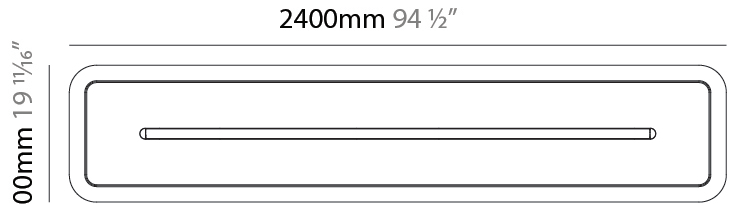

1. To build a product code in our configurator select the specify button on the base model # product page
2. To build a manual product code on this datasheet choose from the options listed below in blue font and add the suffix to the base model #

GENERAL

Series: Parallel
Partner: Prolicht
Division: Architectural
Installation: Suspension
Product Type: Acoustic
Mounting Location: Ceiling
Light Distribution: Direct

PHYSICAL

Shape: Oblong
Length (mm): 2400
Length (in): 94 ½"
Width (mm): 500
Width (in): 19 11/16"
Diffuser: [PMMA - Opal / Micro-Prism](#)
Fixture Finish: [SSR / BKV / CWI / CRY / HAB / UFT / ITA / RUA / FTG / MYG / LOD / PUS / FRO / FUP / KIA / POP / BLS / SPG / MEY / GOH / CHC / COM / ABZ / JAG / OBR / MOS / ROR](#)
Acoustic Finish: [SFW / CYW / SEE / SYN / MTS / PMB / TTN / CYB / STO / DPE / BES / SHB / ARE / ANE / VRD / CRF](#)
Fixture Material: Aluminum
Primary Material: Acoustic
Cable Details: 2000mm / 78 3/4" or 6000mm / 236 1/4" Transparent Cable

ELECTRICAL

Lamp Type: LED (Zhaga Standard)
Input Wattage (W): 40
Total Output Wattage (W): 36
Dimming: [Phase Dimming / 0-10V Dimming / Matter Dimming](#)
Driver Included: Yes
Driver Location: Integrated
Driver Type: Constant Current - 120 / 277Vac
Driver Class: Class 2
Input Voltage (V): 120 - 277

LED

Color Temperature (°K): 2700 / 3000 / 3500 / 4000
CRI: >90 CRI
Lamp Life (hrs): 50000

OPTICAL

RATINGS AND CERTIFICATIONS

Certified By: CSA Certified to UL and CSA Standards
IP rating: IP20