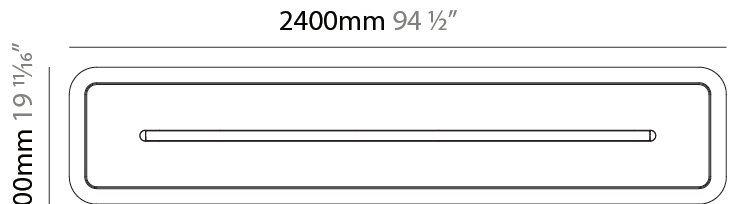

1. To build a product code in our configurator select the specify button on the base model # product page
2. To build a manual product code on this datasheet choose from the options listed below in blue font and add the suffix to the base model #

GENERAL

Series: Parallel
Partner: Prolicht
Division: Architectural
Installation: Suspension
Product Type: Acoustic
Mounting Location: Ceiling
Light Distribution: Direct

PHYSICAL

Shape: Oblong
Length (mm): 2400
Length (in): 94 1/2
Width (mm): 500
Width (in): 19 11/16
Fixture Finish: SSR / BKV / CWI / CRY / HAB / UFT / ITA / RUA / FTG / MYG / LOD / PUS / FRO / FUP / KIA / POP / BLS / SPG / MEY / GOH / CHC / COM / ABZ / JAG / OBR / MOS / ROR
Acoustic Finish: SFW / CYW / SEE / SYN / MTS / PMB / TTN / CYB / STO / DPE / BES / SHB / ARE / ANE / VRD / CRF
Fixture Material: Aluminum
Primary Material: Acoustic
Cable Details: 2000mm / 78 3/4" or 6000mm / 236 1/4" Transparent Cable

ELECTRICAL

Lamp Type: LED (Zhaga Standard)
Input Wattage (W): 40
Total Output Wattage (W): 36
Dimming: Phase Dimming / 0-10V Dimming / Matter Dimming
Driver Included: Yes
Driver Location: Integrated
Driver Type: Constant Current - 120 / 277Vac
Driver Class: Class 2
Input Voltage (V): 120 - 277

LED

Color Temperature (°K): 2700 / 3000 / 3500 / 4000
CRI: >90 CRI
Lamp Life (hrs): 50000

OPTICAL

Beam Angle: 46 / 62

RATINGS AND CERTIFICATIONS

Certified By: CSA Certified to UL and CSA Standards
IP rating: IP20