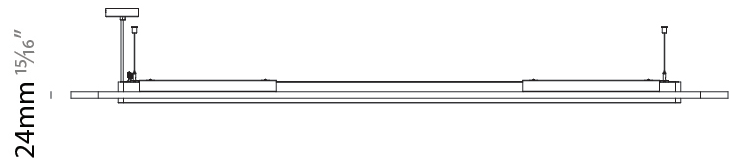

1. To build a product code in our configurator select the specify button on the base model # product page
2. To build a manual product code on this datasheet choose from the options listed below in blue font and add the suffix to the base model #

GENERAL

Series: Parallel
Partner: Prolicht
Division: Architectural
Installation: Suspension
Product Type: Acoustic
Mounting Location: Ceiling
Light Distribution: Direct

PHYSICAL

Shape: Oblong
Length (mm): 2400
Length (in): 94 1/2
Width (mm): 500
Width (in): 19 11/16
Fixture Finish: SSR / BKV / CWI / CRY / HAB / UFT / ITA / RUA / FTG / MYG / LOD / PUS / FRO / FUP / KIA / POP / BLS / SPG / MEY / GOH / CHC / COM / ABZ / JAG / OBR / MOS / ROR
Acoustic Finish: SFW / CYW / SEE / SYN / MTS / PMB / TTN / CYB / STO / DPE / BES / SHB / ARE / ANE / VRD / CRF
Fixture Material: Aluminum
Primary Material: Acoustic
Cable Details: 2000mm / 78 3/4" or 6000mm / 236 1/4" Transparent Cable

ELECTRICAL

Lamp Type: LED (Zhaga Standard)
Input Wattage (W): 40
Total Output Wattage (W): 36
Dimming: Phase Dimming / 0-10V Dimming / Matter Dimming
Driver Included: Yes
Driver Location: Integrated
Driver Type: Constant Current - 120 / 277Vac
Driver Class: Class 2
Input Voltage (V): 120 - 277

LED

Color Temperature (°K): 2700 / 3000 / 3500 / 4000
CRI: >90 CRI
Lamp Life (hrs): 50000

OPTICAL

Beam Angle: 46 / 62

RATINGS AND CERTIFICATIONS

Certified By: CSA Certified to UL and CSA Standards
IP rating: IP20