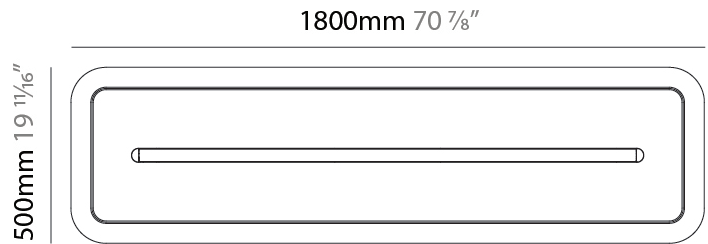

GENERAL

Series: Parallel
 Brand: Prolicht
 Division: Architectural
 Mounting Type: Suspension
 Mounting Location: Ceiling
 Subcategory: Acoustic

PHYSICAL

Shape: Oblong
 Length (mm): 1800
 Length (in): 70 ⁷/₈
 Width (mm): 500
 Width (in): 19 ¹¹/₁₆
 Light Distribution: Direct
 Fixture Finish: [SSR / BKV / CWI / CRY / HAB / UFT / ITA / RUA / FTG / MYG / LOD / PUS / FRO / FUP / KIA / POP / BLS / SPG / MEY / GOH / GUM / CHC / COM / ABZ / JAG / OBR / MOS / ROR](#)
 Holder Finish: [ANC / ASH / BNA / BTC / BZE / CEL / EGG / EVG / FOG / FOS / FST / FUA / IRI / IRO / KHA / LIC / LIM / MER / MSN / MUS / ONX / PEA / PLU / POL / PPY / RAY / ROY / RST / STE / SWD / TAN / TAU](#)

Fixture Material: Aluminum
 Cable Details: [2,000mm / 78 3/4" or 6,000mm / 236 1/4" Transparent Cable](#)

ELECTRICAL

Lamp Type: LED (Zhaga Standard)
 Input Wattage (W): 31
 Total Output Wattage (W): 28.2
 Dimming: [Phase Dimming / 0-10V Dimming / Matter Dimming](#)
 Driver Included: Yes
 Driver Location: Integrated
 Driver Type: Constant Current - 120 / 277Vac
 Driver Class: Class 2
 Input Voltage (V): 120 - 277

LED

Color Temperature (°K): [2700 / 3000 / 3500 / 4000](#)
 Nominal Lumen (lm): Max 2729
 CRI: >90 CRI
 Lamp Life (hrs): 50000

OPTICAL

Beam Angle: [46 / 62](#)

RATINGS AND CERTIFICATIONS

Certified By: CSA Certified to UL and CSA Standards
 IP rating: IP20