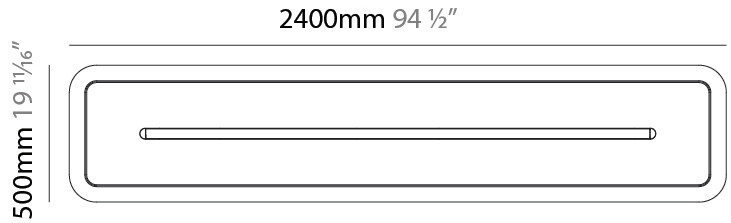

GENERAL

Series: Parallel _____
Brand: Prolicht _____
Division: Architectural _____
Mounting Type: Suspension _____
Mounting Location: Ceiling _____
Subcategory: Acoustic _____

PHYSICAL

Shape: Oblong _____
Length (mm): 2400 _____
Length (in): 94 ½ _____
Width (mm): 500 _____
Width (in): 19 11/16 _____
Light Distribution: Direct _____
Diffuser: PMMA - Opal _____
Fixture Finish: [SSR / BKV / CWI / CRY / HAB / UFT / ITA / RUA / FTG / MYG / LOD / PUS / FRO / FUP / KIA / POP / BLS / SPG / MEY / GOH / GUM / CHC / COM / ABZ / JAG / OBR / MOS / ROR](#) _____
Holder Finish: [ANC / ASH / BNA / BTC / BZE / CEL / EGG / EVG / FOG / FOS / FST / FUA / IRI / IRO / KHA / LIC / LIM / MER / MSN / MUS / ONX / PEA / PLU / POL / PPY / RAY / ROY / RST / STE / SWD / TAN / TAU](#) _____
Fixture Material: Aluminum _____
Cable Details: [2,000mm / 78 3/4" Transparent Cable](#) _____

ELECTRICAL

Lamp Type: LED (Zhaga Standard) _____
Input Wattage (W): 40 _____
Total Output Wattage (W): 36 _____
Dimming: [Phase Dimming (120Vac Only)](#) _____
Driver Included: Yes _____
Driver Location: Integrated _____
Driver Type: Constant Current - 120 / 277Vac _____
Driver Class: Class 2 _____
Input Voltage (V): 120 - 277 _____

LED

[Color Temperature (°K): 3000](#) _____
CRI: >90 CRI _____
Lamp Life (hrs): 50000 _____

OPTICAL

[Beam Angle: 46 / 62](#) _____

RATINGS AND CERTIFICATIONS

Certified By: CSA Certified to UL and CSA Standards _____
IP rating: IP20 _____