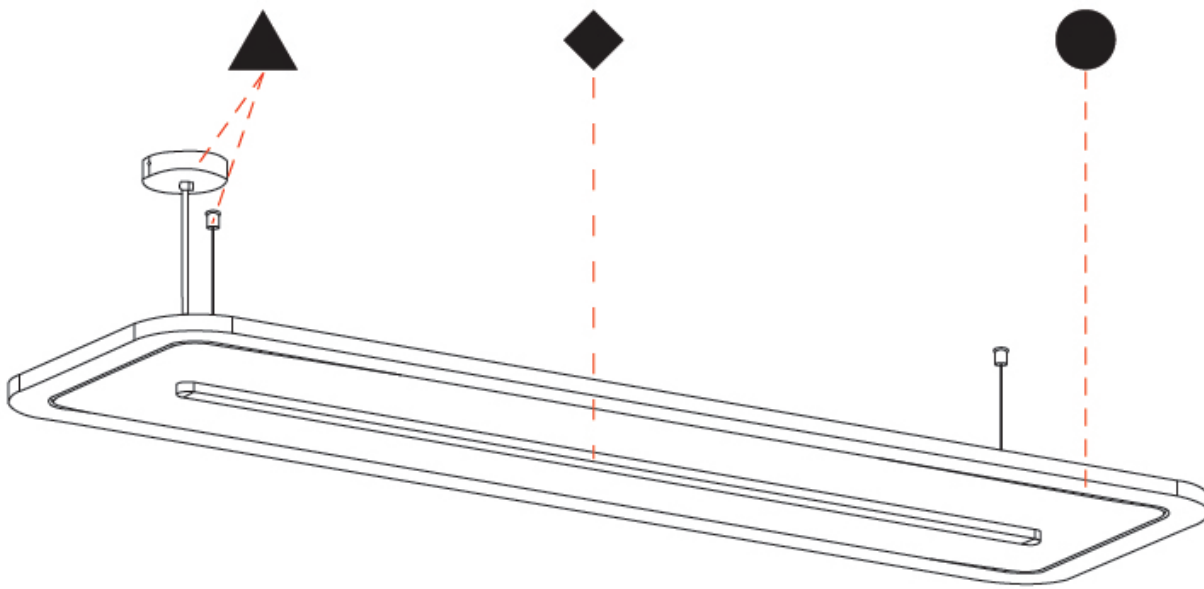

PARALLEL SUSPENSION

A300375-

PROJECT	_____
TYPE	_____
SPECIFIER	_____
QUANTITY	_____
DATE	_____