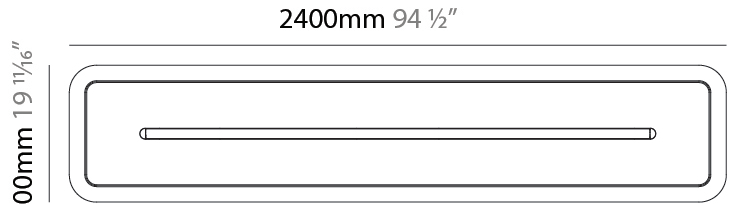

GENERAL

Series: Parallel
Brand: Prolicht
Division: Architectural
Mounting Type: Suspension
Mounting Location: Ceiling
Subcategory: Acoustic

PHYSICAL

Shape: Oblong
Length (mm): 2400
Length (in): 94 1/2
Width (mm): 500
Width (in): 19 11/16
Light Distribution: Direct
Diffuser: PMMA - Opal / Micro-Prism
Fixture Finish: SSR / BKV / CWI / CRY / HAB / UFT / ITA / RUA / FTG / MYG / LOD / PUS / FRO / FUP / KIA / POP / BLS / SPG / MEY / GOH / GUM / CHC / COM / ABZ / JAG / OBR / MOS / ROR
Holder Finish: ANC / ASH / BNA / BTC / BZE / CEL / EGG / EVG / FOG / FOS / FST / FUA / IRI / IRO / KHA / LIC / LIM / MER / MSN / MUS / ONX / PEA / PLU / POL / PPY / RAY / ROY / RST / STE / SWD / TAN / TAU
Fixture Material: Aluminum
Cable Details: 2,000mm / 78 3/4" or 6,000mm / 236 1/4" Transparent Cable

ELECTRICAL

Lamp Type: LED (Zhaga Standard)
Input Wattage (W): 40
Total Output Wattage (W): 36
Dimming: Phase Dimming / 0-10V Dimming / Matter Dimming
Driver Included: Yes
Driver Location: Integrated
Driver Type: Constant Current - 120 / 277Vac
Driver Class: Class 2
Input Voltage (V): 120 - 277

LED

Color Temperature (°K): 2700 / 3000 / 3500 / 4000
CRI: >90 CRI
Lamp Life (hrs): 50000

OPTICAL

RATINGS AND CERTIFICATIONS

Certified By: CSA Certified to UL and CSA Standards
IP rating: IP20