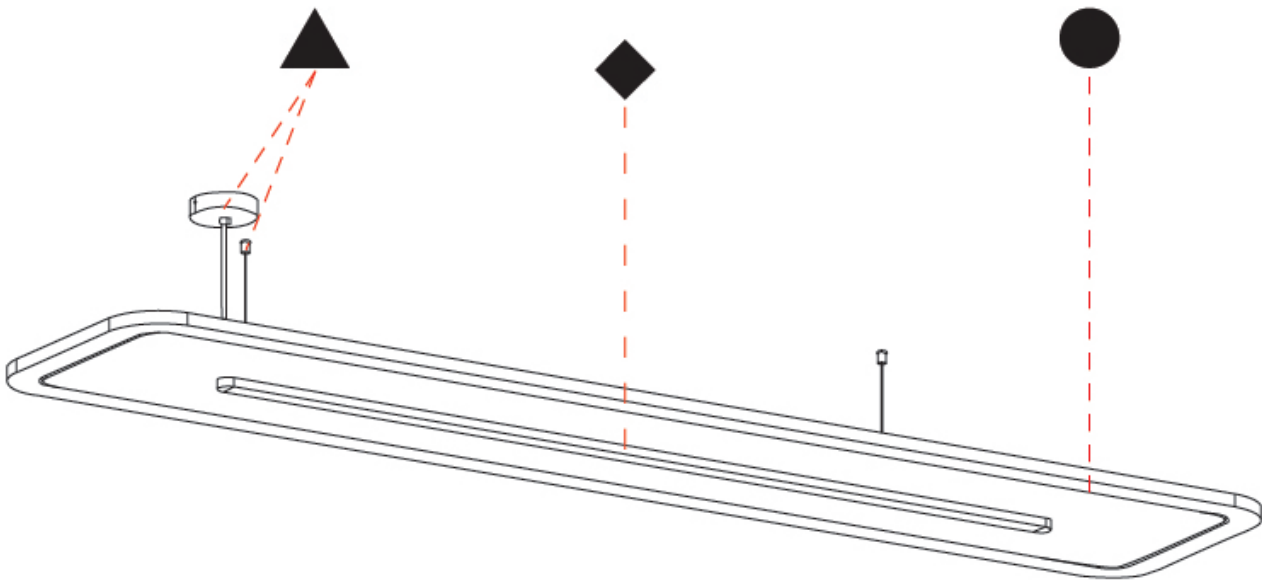

PARALLEL SUSPENSION

A300376-

PROJECT

TYPE

SPECIFIER

QUANTITY

DATE

A