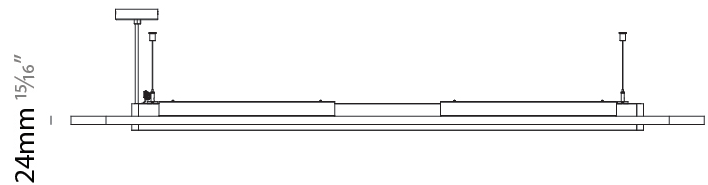

GENERAL

Series: Parallel
Brand: Prolicht
Division: Architectural
Mounting Type: Suspension
Mounting Location: Ceiling
Subcategory: Acoustic

PHYSICAL

Shape: Oblong
Length (mm): 1800
Length (in): 70 ⁷/₈
Width (mm): 500
Width (in): 19 ¹¹/₁₆
Light Distribution: Direct
Fixture Finish: [SSR / BKV / CWI / CRY / HAB / UFT / ITA / RUA / FTG / MYG / LOD / PUS / FRO / FUP / KIA / POP / BLS / SPG / MEY / GOH / GUM / CHC / COM / ABZ / JAG / OBR / MOS / ROR](#)
Holder Finish: [ANC / ASH / BNA / BTC / BZE / CEL / EGG / EVG / FOG / FOS / FST / FUA / IRI / IRO / KHA / LIC / LIM / MER / MSN / MUS / ONX / PEA / PLU / POL / PPY / RAY / ROY / RST / STE / SWD / TAN / TAU](#)

Fixture Material: Aluminum
Cable Details: [2,000mm / 78 3/4" or 6,000mm / 236 1/4" Transparent Cable](#)

ELECTRICAL

Lamp Type: LED (Zhaga Standard)
Input Wattage (W): 31
Total Output Wattage (W): 28.2
Dimming: [Phase Dimming / 0-10V Dimming / Matter Dimming](#)
Driver Included: Yes
Driver Location: Integrated
Driver Type: Constant Current - 120 / 277Vac
Driver Class: Class 2
Input Voltage (V): 120 - 277

LED

Color Temperature (°K): [2700 / 3000 / 3500 / 4000](#)
Nominal Lumen (lm): Max 2729
CRI: >90 CRI
Lamp Life (hrs): 50000

OPTICAL

Beam Angle: [46 / 62](#)

RATINGS AND CERTIFICATIONS

Certified By: CSA Certified to UL and CSA Standards
IP rating: IP20