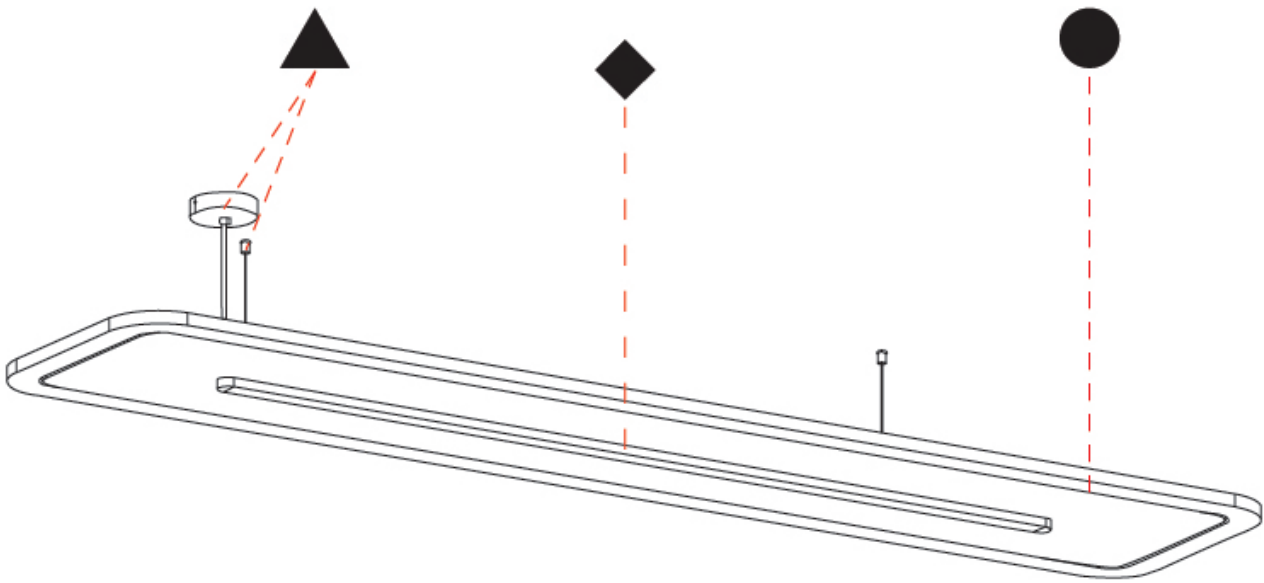

PARALLEL SUSPENSION

A300376-

PROJECT _____

TYPE _____

SPECIFIER _____

QUANTITY _____

DATE _____

A