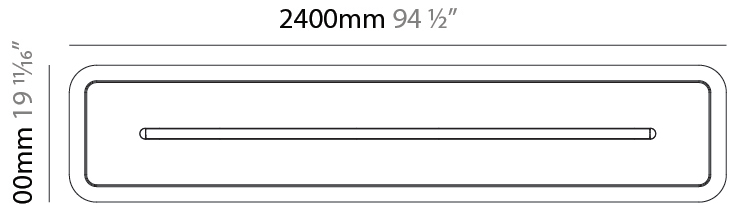

GENERAL

Series: Parallel
Brand: Prolicht
Division: Architectural
Mounting Type: Suspension
Mounting Location: Ceiling
Subcategory: Acoustic

PHYSICAL

Shape: Oblong
Length (mm): 2400
Length (in): 94 1/2
Width (mm): 500
Width (in): 19 11/16
Light Distribution: Direct
Diffuser: [PMMA - Opal / Micro-Prism](#)
Fixture Finish: [SSR / BKV / CWI / CRY / HAB / UFT / ITA / RUA / FTG / MYG / LOD / PUS / FRO / FUP / KIA / POP / BLS / SPG / MEY / GOH / GUM / CHC / COM / ABZ / JAG / OBR / MOS / ROR](#)
Holder Finish: [ANC / ASH / BNA / BTC / BZE / CEL / EGG / EVG / FOG / FOS / FST / FUA / IRI / IRO / KHA / LIC / LIM / MER / MSN / MUS / ONX / PEA / PLU / POL / PPY / RAY / ROY / RST / STE / SWD / TAN / TAU](#)
Fixture Material: Aluminum
Cable Details: [2,000mm / 78 3/4" or 6,000mm / 236 1/4" Transparent Cable](#)

ELECTRICAL

Lamp Type: LED (Zhaga Standard)
Input Wattage (W): 40
Total Output Wattage (W): 36
Dimming: [Phase Dimming / 0-10V Dimming / Matter Dimming](#)
Driver Included: Yes
Driver Location: Integrated
Driver Type: Constant Current - 120 / 277Vac
Driver Class: Class 2
Input Voltage (V): 120 - 277

LED

Color Temperature (°K): [2700 / 3000 / 3500 / 4000](#)
CRI: >90 CRI
Lamp Life (hrs): 50000

OPTICAL

RATINGS AND CERTIFICATIONS

Certified By: CSA Certified to UL and CSA Standards
IP rating: IP20