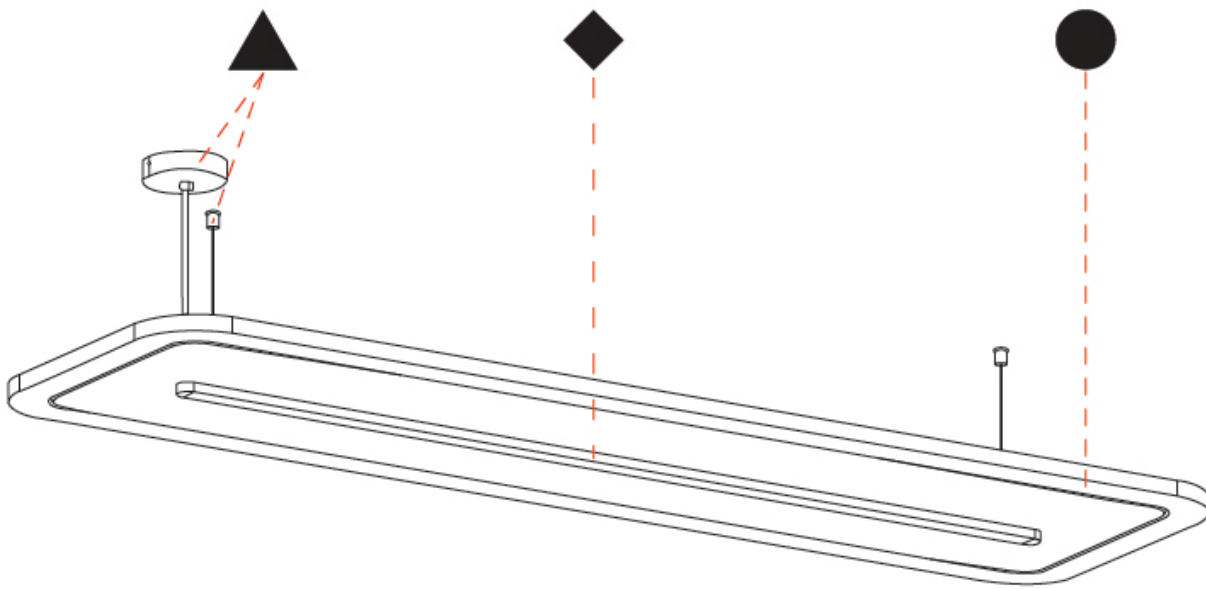

PARALLEL SUSPENSION

A300375-

PROJECT
TYPE
SPECIFIER
QUANTITY
DATE