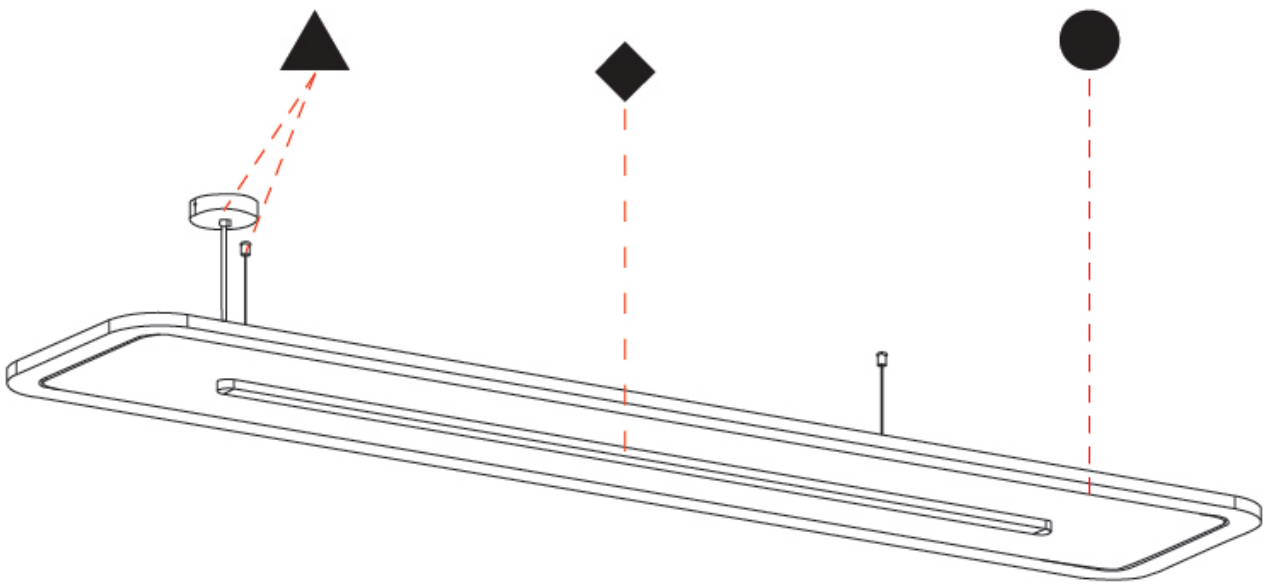

PARALLEL SUSPENSION

A300376-

PROJECT	_____
TYPE	_____
SPECIFIER	_____
QUANTITY	_____
DATE	_____

A