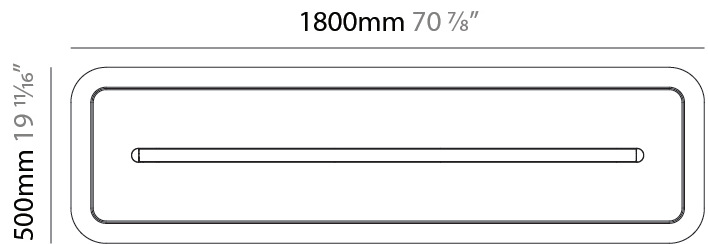

GENERAL

Series: Parallel
Brand: Prolicht
Division: Architectural
Mounting Type: Suspension
Mounting Location: Ceiling
Subcategory: Acoustic

PHYSICAL

Shape: Oblong
Length (mm): 1800
Length (in): 70 ⁷/₈
Width (mm): 500
Width (in): 19 ¹¹/₁₆
Light Distribution: Direct
Diffuser: PMMA - Opal / Micro-Prism
Fixture Finish: SSR / BKV / CWI / CRY / HAB / UFT / ITA / RUA / FTG / MYG / LOD / PUS / FRO / FUP / KIA / POP / BLS / SPG / MEY / GOH / GUM / CHC / COM / ABZ / JAG / OBR / MOS / ROR
Holder Finish: ANC / ASH / BNA / BTC / BZE / CEL / EGG / EVG / FOG / FOS / FST / FUA / IRI / IRO / KHA / LIC / LIM / MER / MSN / MUS / ONX / PEA / PLU / POL / PPY / RAY / ROY / RST / STE / SWD / TAN / TAU
Fixture Material: Aluminum
Cable Details: 2,000mm / 78 3/4" or 6,000mm / 236 1/4" Transparent Cable

ELECTRICAL

Lamp Type: LED (Zhaga Standard)
Input Wattage (W): 31
Total Output Wattage (W): 28.2
Dimming: Phase Dimming / 0-10V Dimming / Matter Dimming
Driver Included: Yes
Driver Location: Integrated
Driver Type: Constant Current - 120 / 277Vac
Driver Class: Class 2
Input Voltage (V): 120 - 277

LED

Color Temperature (°K): 2700 / 3000 / 3500 / 4000
Nominal Lumen (lm): Max 2729
CRI: >90 CRI
Lamp Life (hrs): 50000

OPTICAL

RATINGS AND CERTIFICATIONS

Certified By: CSA Certified to UL and CSA Standards
IP rating: IP20