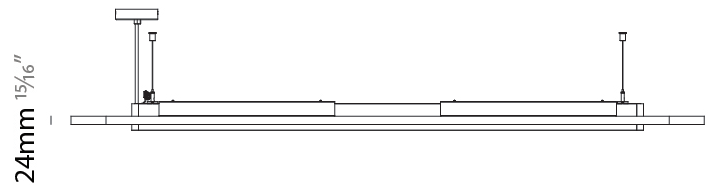

GENERAL

Series: Parallel
Brand: Prolicht
Division: Architectural
Mounting Type: Suspension
Mounting Location: Ceiling
Subcategory: Acoustic

PHYSICAL

Shape: Oblong
Length (mm): 1800
Length (in): 70 ⁷/₈
Width (mm): 500
Width (in): 19 ¹¹/₁₆
Light Distribution: Direct
Diffuser: PMMA - Opal / Micro-Prism
Fixture Finish: SSR / BKV / CWI / CRY / HAB / UFT / ITA / RUA / FTG / MYG / LOD / PUS / FRO / FUP / KIA / POP / BLS / SPG / MEY / GOH / GUM / CHC / COM / ABZ / JAG / OBR / MOS / ROR
Holder Finish: ANC / ASH / BNA / BTC / BZE / CEL / EGG / EVG / FOG / FOS / FST / FUA / IRI / IRO / KHA / LIC / LIM / MER / MSN / MUS / ONX / PEA / PLU / POL / PPY / RAY / ROY / RST / STE / SWD / TAN / TAU
Fixture Material: Aluminum
Cable Details: 2,000mm / 78 3/4" or 6,000mm / 236 1/4" Transparent Cable

ELECTRICAL

Lamp Type: LED (Zhaga Standard)
Input Wattage (W): 31
Total Output Wattage (W): 28.2
Dimming: Phase Dimming / 0-10V Dimming / Matter Dimming
Driver Included: Yes
Driver Location: Integrated
Driver Type: Constant Current - 120 / 277Vac
Driver Class: Class 2
Input Voltage (V): 120 - 277

LED

Color Temperature (°K): 2700 / 3000 / 3500 / 4000
Nominal Lumen (lm): Max 2729
CRI: >90 CRI
Lamp Life (hrs): 50000

OPTICAL

RATINGS AND CERTIFICATIONS

Certified By: CSA Certified to UL and CSA Standards
IP rating: IP20