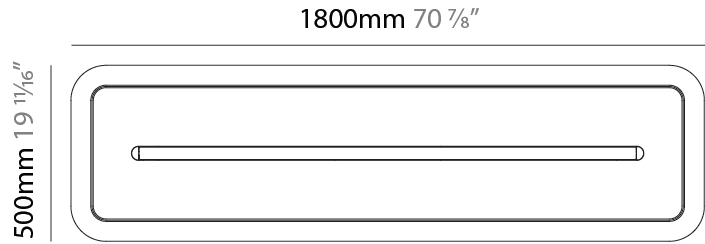

GENERAL

Series: Parallel
Brand: Prolicht
Division: Architectural
Mounting Type: Suspension
Mounting Location: Ceiling
Subcategory: Acoustic

PHYSICAL

Shape: Oblong
Length (mm): 1800
Length (in): 70 ⁷/₈
Width (mm): 500
Width (in): 19 ¹¹/₁₆
Light Distribution: Direct
Fixture Finish: [SSR / BKV / CWI / CRY / HAB / UFT / ITA / RUA / FTG / MYG / LOD / PUS / FRO / FUP / KIA / POP / BLS / SPG / MEY / GOH / GUM / CHC / COM / ABZ / JAG / OBR / MOS / ROR](#)
Holder Finish: [ANC / ASH / BNA / BTC / BZE / CEL / EGG / EVG / FOG / FOS / FST / FUA / IRI / IRO / KHA / LIC / LIM / MER / MSN / MUS / ONX / PEA / PLU / POL / PPY / RAY / ROY / RST / STE / SWD / TAN / TAU](#)
Fixture Material: Aluminum

Cable Details: [2,000mm / 78 3/4" or 6,000mm / 236 1/4" Transparent Cable](#)

ELECTRICAL

Lamp Type: LED (Zhaga Standard)
Input Wattage (W): 31
Total Output Wattage (W): 28.2
Dimming: [Phase Dimming / 0-10V Dimming / Matter Dimming](#)
Driver Included: Yes
Driver Location: Integrated
Driver Type: Constant Current - 120 / 277Vac
Driver Class: Class 2
Input Voltage (V): 120 - 277

LED

Color Temperature (°K): [2700 / 3000 / 3500 / 4000](#)
Nominal Lumen (lm): Max 2729
CRI: >90 CRI
Lamp Life (hrs): 50000

OPTICAL

Beam Angle: [46 / 62](#)

RATINGS AND CERTIFICATIONS

Certified By: CSA Certified to UL and CSA Standards
IP rating: IP20