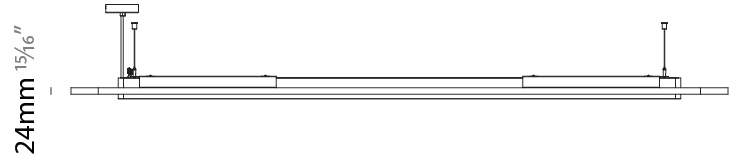

GENERAL

Series: Parallel _____
Brand: Prolicht _____
Division: Architectural _____
Mounting Type: Suspension _____
Mounting Location: Ceiling _____
Subcategory: Acoustic _____

PHYSICAL

Shape: Oblong _____
Length (mm): 2400 _____
Length (in): 94 ½ _____
Width (mm): 500 _____
Width (in): 19 11/16 _____
Light Distribution: Direct _____
Diffuser: PMMA - Opal _____
Fixture Finish: [SSR / BKV / CWI / CRY / HAB / UFT / ITA / RUA / FTG / MYG / LOD / PUS / FRO / FUP / KIA / POP / BLS / SPG / MEY / GOH / GUM / CHC / COM / ABZ / JAG / OBR / MOS / ROR](#) _____
Holder Finish: [ANC / ASH / BNA / BTC / BZE / CEL / EGG / EVG / FOG / FOS / FST / FUA / IRI / IRO / KHA / LIC / LIM / MER / MSN / MUS / ONX / PEA / PLU / POL / PPY / RAY / ROY / RST / STE / SWD / TAN / TAU](#) _____
Fixture Material: Aluminum _____
Cable Details: [2,000mm / 78 3/4" Transparent Cable](#) _____

ELECTRICAL

Lamp Type: LED (Zhaga Standard) _____
Input Wattage (W): 40 _____
Total Output Wattage (W): 36 _____
Dimming: [Phase Dimming (120Vac Only)](#) _____
Driver Included: Yes _____
Driver Location: Integrated _____
Driver Type: Constant Current - 120 / 277Vac _____
Driver Class: Class 2 _____
Input Voltage (V): 120 - 277 _____

LED

[Color Temperature (°K): 3000](#) _____
CRI: >90 CRI _____
Lamp Life (hrs): 50000 _____

OPTICAL

[Beam Angle: 46 / 62](#) _____

RATINGS AND CERTIFICATIONS

Certified By: CSA Certified to UL and CSA Standards _____
IP rating: IP20 _____