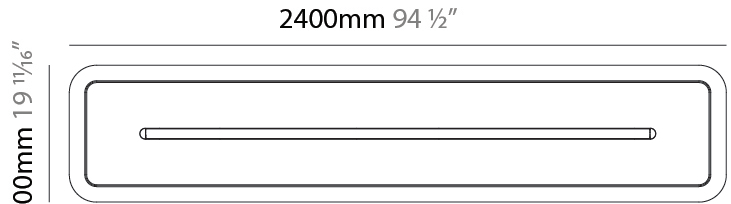

1. To build a product code in our configurator select the specify button on the base model # product page
2. To build a manual product code on this datasheet choose from the options listed below in blue font and add the suffix to the base model #

GENERAL

Series: Parallel
Brand: Prolicht
Division: Architectural
Mounting Type: Suspension
Mounting Location: Ceiling
Subcategory: Acoustic

PHYSICAL

Shape: Oblong
Length (mm): 2400
Length (in): 94 1/2
Width (mm): 500
Width (in): 19 11/16
Light Distribution: Direct
Fixture Finish: [SSR / BKV / CWI / CRY / HAB / UFT / ITA / RUA / FTG / MYG / LOD / PUS / FRO / FUP / KIA / POP / BLS / SPG / MEY / GOH / GUM / CHC / COM / ABZ / JAG / OBR / MOS / ROR](#)
Holder Finish: [ANC / ASH / BNA / BTC / BZE / CEL / EGG / EVG / FOG / FOS / FST / FUA / IRI / IRO / KHA / LIC / LIM / MER / MSN / MUS / ONX / PEA / PLU / POL / PPY / RAY / ROY / RST / STE / SWD / TAN / TAU](#)

Fixture Material: Aluminum
Cable Details: [2,000mm / 78 3/4" or 6,000mm / 236 1/4" Transparent Cable](#)

ELECTRICAL

Lamp Type: LED (Zhaga Standard)
Input Wattage (W): 40
Total Output Wattage (W): 36
Dimming: [Phase Dimming / 0-10V Dimming / Matter Dimming](#)
Driver Included: Yes
Driver Location: Integrated
Driver Type: Constant Current - 120 / 277Vac
Driver Class: Class 2
Input Voltage (V): 120 - 277

LED

Color Temperature (°K): [2700 / 3000 / 3500 / 4000](#)
CRI: >90 CRI
Lamp Life (hrs): 50000

OPTICAL

Beam Angle: [46 / 62](#)

RATINGS AND CERTIFICATIONS

Certified By: CSA Certified to UL and CSA Standards
IP rating: IP20