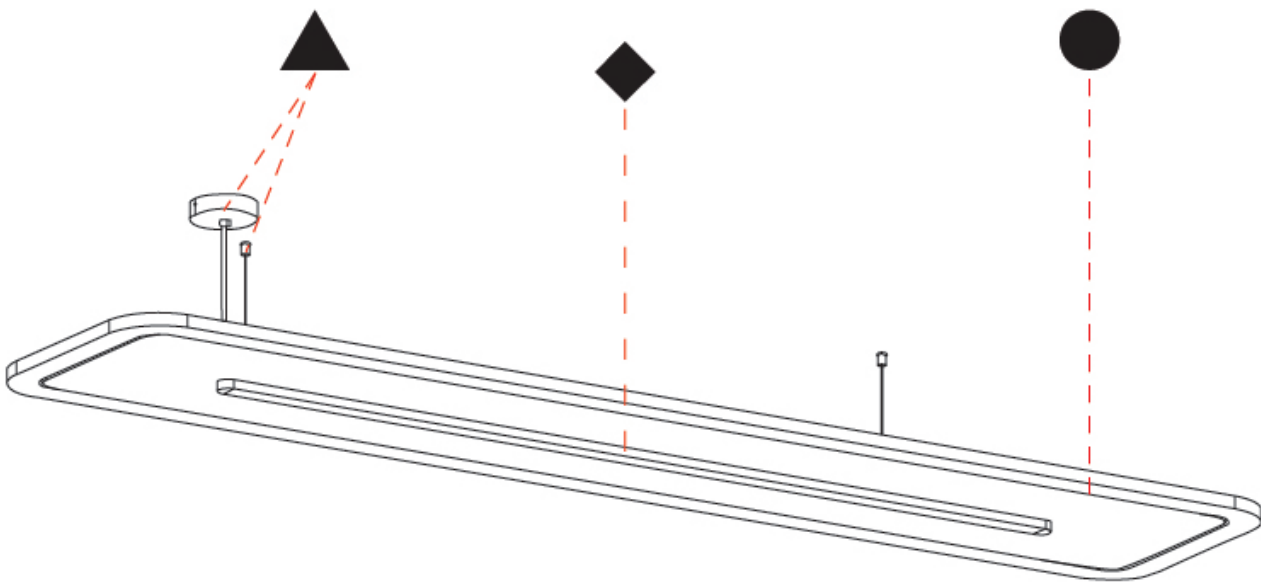

PARALLEL SUSPENSION

A300376-

PROJECT
TYPE
SPECIFIER
QUANTITY
DATE

A