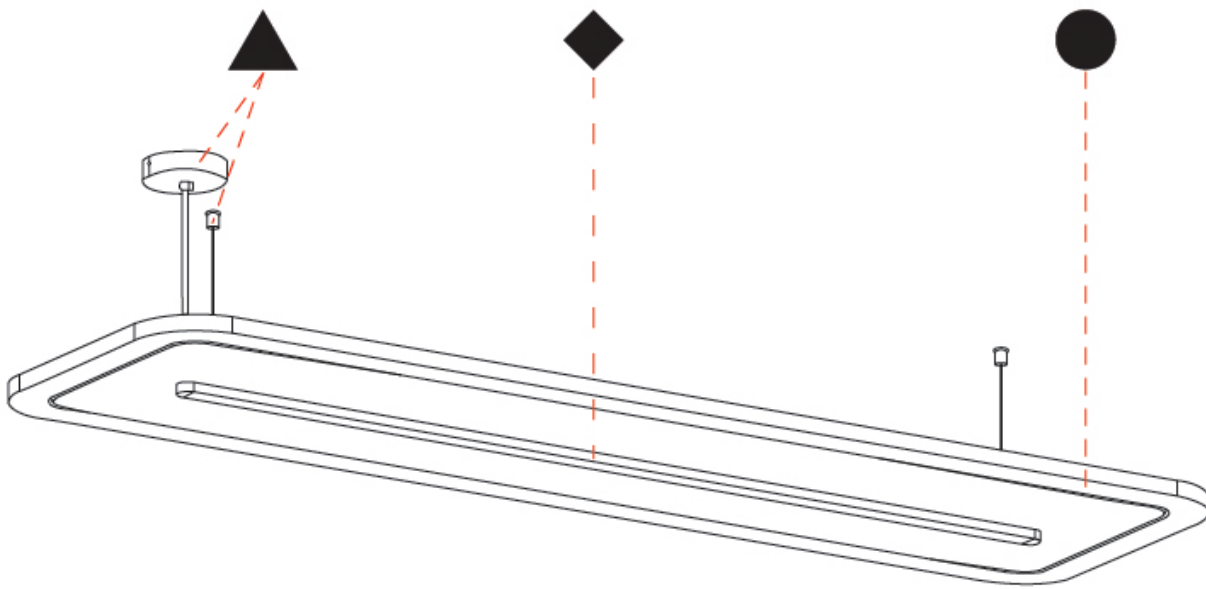

PARALLEL SUSPENSION

A300374-

PROJECT	_____
TYPE	_____
SPECIFIER	_____
QUANTITY	_____
DATE	_____