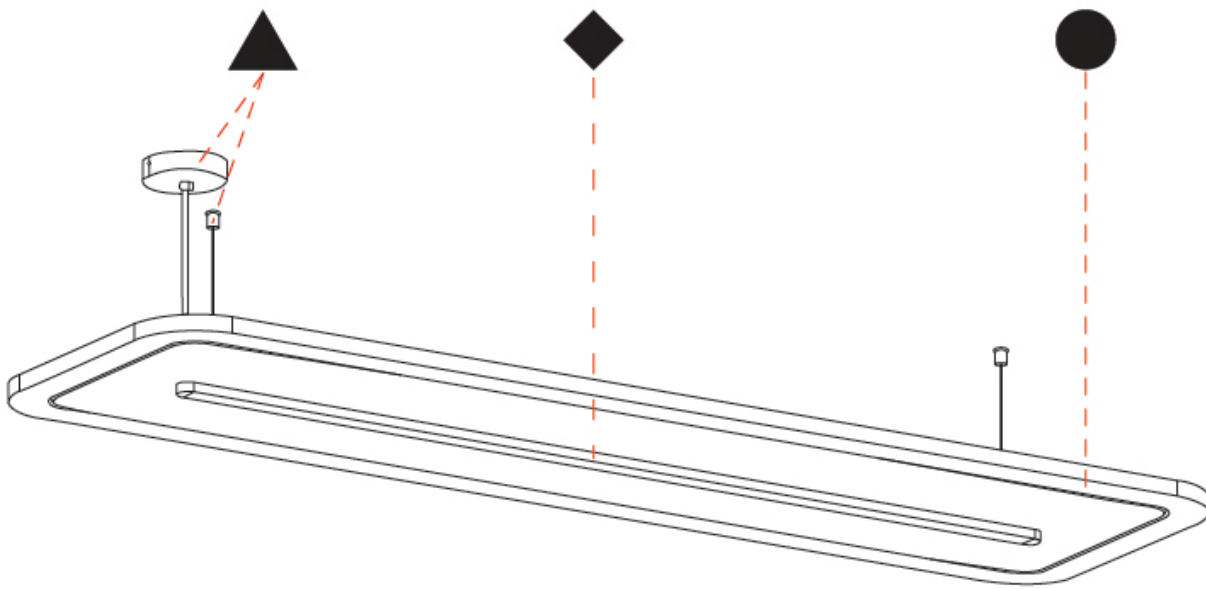

PARALLEL SUSPENSION

A300375-

PROJECT	_____
TYPE	_____
SPECIFIER	_____
QUANTITY	_____
DATE	_____