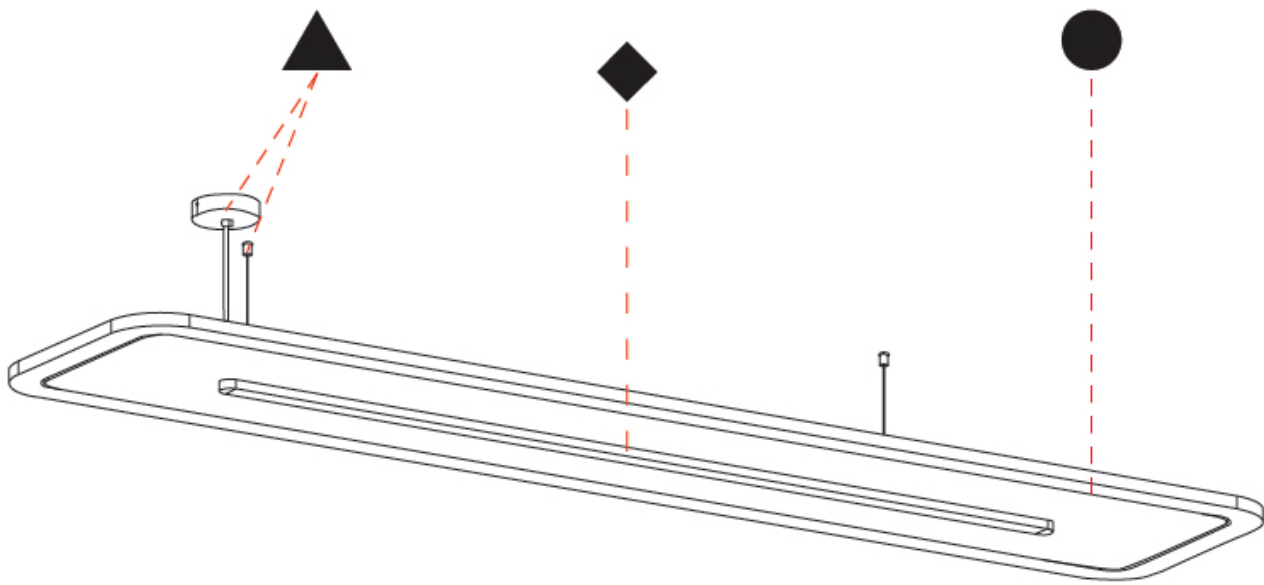

PARALLEL SUSPENSION

A300377-

PROJECT

TYPE

SPECIFIER

QUANTITY

DATE

A