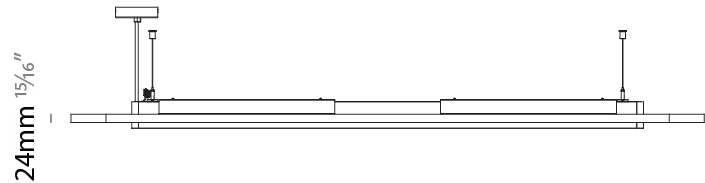

GENERAL

Series: Parallel
Brand: Prolicht
Division: Architectural
Mounting Type: Suspension
Mounting Location: Ceiling
Subcategory: Acoustic

PHYSICAL

Shape: Oblong
Length (mm): 1800
Length (in): 70 ⁷/₈
Width (mm): 500
Width (in): 19 ¹¹/₁₆
Light Distribution: Direct
Fixture Finish: [SSR / BKV / CWI / CRY / HAB / UFT / ITA / RUA / FTG / MYG / LOD / PUS / FRO / FUP / KIA / POP / BLS / SPG / MEY / GOH / GUM / CHC / COM / ABZ / JAG / OBR / MOS / ROR](#)
Holder Finish: [ANC / ASH / BNA / BTC / BZE / CEL / EGG / EVG / FOG / FOS / FST / FUA / IRI / IRO / KHA / LIC / LIM / MER / MSN / MUS / ONX / PEA / PLU / POL / PPY / RAY / ROY / RST / STE / SWD / TAN / TAU](#)

Fixture Material: Aluminum
Cable Details: 2,000mm / 78 3/4" or 6,000mm / 236 1/4" Transparent Cable

ELECTRICAL

Lamp Type: LED (Zhaga Standard)
Input Wattage (W): 31
Total Output Wattage (W): 28.2
Dimming: [Phase Dimming / 0-10V Dimming / Matter Dimming](#)
Driver Included: Yes
Driver Location: Integrated
Driver Type: Constant Current - 120 / 277Vac
Driver Class: Class 2
Input Voltage (V): 120 - 277

LED

Color Temperature (°K): 2700 / 3000 / 3500 / 4000
Nominal Lumen (lm): Max 2729
CRI: >90 CRI
Lamp Life (hrs): 50000

OPTICAL

Beam Angle: 46 / 62

RATINGS AND CERTIFICATIONS

Certified By: CSA Certified to UL and CSA Standards
IP rating: IP20