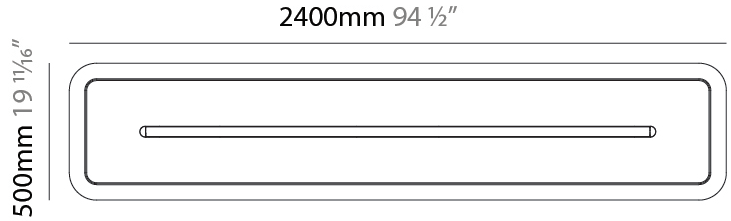

PARALLEL SUSPENSION

A300374-

base number LED Dimming Color Temperature Finishes (Diamond) Finishes (Triangle) Finish Options Diffuser Options Cable Length

- To build a product code in our configurator select the specify button on the base model # product page
- To build a manual product code on this datasheet choose from the options listed below in blue font and add the suffix to the base model #

LED

Color Temperature (°K): 2700 / 3000 / 3500 / 4000
 CRI: >90 CRI
 Lamp Life (hrs): 50000

OPTICAL

Beam Angle: 46 / 62

RATINGS AND CERTIFICATIONS

Certified By: CSA Certified to UL and CSA Standards
 IP rating: IP20