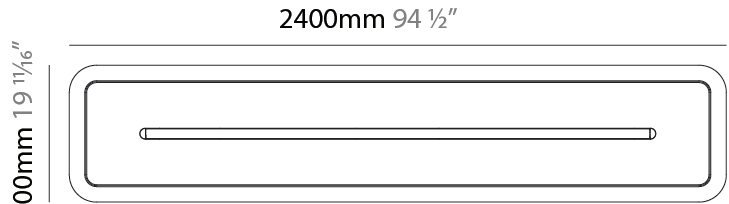

GENERAL

Series: Parallel
Brand: Prolicht
Division: Architectural
Mounting Type: Suspension
Mounting Location: Ceiling
Subcategory: Acoustic

PHYSICAL

Shape: Oblong
Length (mm): 2400
Length (in): 94 1/2
Width (mm): 500
Width (in): 19 11/16
Light Distribution: Direct
Diffuser: PMMA - Opal / Micro-Prism
Fixture Finish: SSR / BKV / CWI / CRY / HAB / UFT / ITA / RUA / FTG / MYG / LOD / PUS / FRO / FUP / KIA / POP / BLS / SPG / MEY / GOH / GUM / CHC / COM / ABZ / JAG / OBR / MOS / ROR
Holder Finish: ANC / ASH / BNA / BTC / BZE / CEL / EGG / EVG / FOG / FOS / FST / FUA / IRI / IRO / KHA / LIC / LIM / MER / MSN / MUS / ONX / PEA / PLU / POL / PPY / RAY / ROY / RST / STE / SWD / TAN / TAU
Fixture Material: Aluminum
Cable Details: 2,000mm / 78 3/4" or 6,000mm / 236 1/4" Transparent Cable

ELECTRICAL

Lamp Type: LED (Zhaga Standard)
Input Wattage (W): 40
Total Output Wattage (W): 36
Dimming: Phase Dimming / 0-10V Dimming / Matter Dimming
Driver Included: Yes
Driver Location: Integrated
Driver Type: Constant Current - 120 / 277Vac
Driver Class: Class 2
Input Voltage (V): 120 - 277

LED

Color Temperature (°K): 2700 / 3000 / 3500 / 4000
CRI: >90 CRI
Lamp Life (hrs): 50000

OPTICAL

RATINGS AND CERTIFICATIONS

Certified By: CSA Certified to UL and CSA Standards
IP rating: IP20