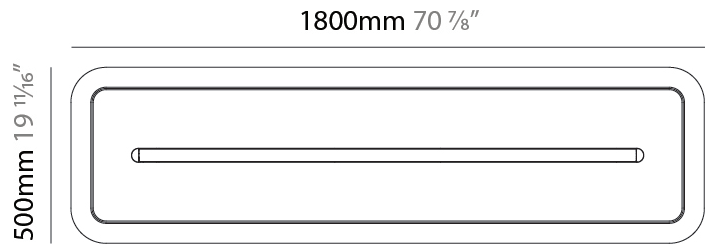

GENERAL

Series: Parallel
Brand: Prolicht
Division: Architectural
Mounting Type: Suspension
Mounting Location: Ceiling
Subcategory: Acoustic

PHYSICAL

Shape: Oblong
Length (mm): 1800
Length (in): 70 ⁷/₈
Width (mm): 500
Width (in): 19 ¹¹/₁₆
Light Distribution: Direct
Fixture Finish: [SSR / BKV / CWI / CRY / HAB / UFT / ITA / RUA / FTG / MYG / LOD / PUS / FRO / FUP / KIA / POP / BLS / SPG / MEY / GOH / GUM / CHC / COM / ABZ / JAG / OBR / MOS / ROR](#)
Holder Finish: [ANC / ASH / BNA / BTC / BZE / CEL / EGG / EVG / FOG / FOS / FST / FUA / IRI / IRO / KHA / LIC / LIM / MER / MSN / MUS / ONX / PEA / PLU / POL / PPY / RAY / ROY / RST / STE / SWD / TAN / TAU](#)
Fixture Material: Aluminum

Cable Details: [2,000mm / 78 3/4" or 6,000mm / 236 1/4" Transparent Cable](#)

ELECTRICAL

Lamp Type: LED (Zhaga Standard)
Input Wattage (W): 31
Total Output Wattage (W): 28.2
Dimming: [Phase Dimming / 0-10V Dimming / Matter Dimming](#)
Driver Included: Yes
Driver Location: Integrated
Driver Type: Constant Current - 120 / 277Vac
Driver Class: Class 2
Input Voltage (V): 120 - 277

LED

Color Temperature (°K): [2700 / 3000 / 3500 / 4000](#)
Nominal Lumen (lm): Max 2729
CRI: >90 CRI
Lamp Life (hrs): 50000

OPTICAL

Beam Angle: [46 / 62](#)

RATINGS AND CERTIFICATIONS

Certified By: CSA Certified to UL and CSA Standards
IP rating: IP20