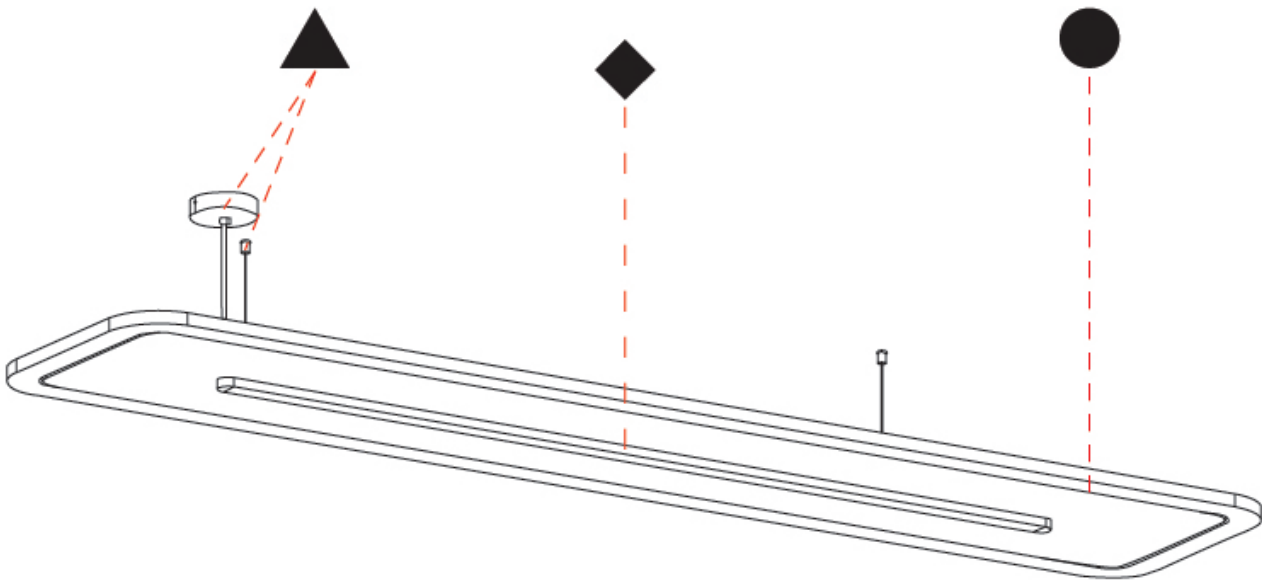

PARALLEL SUSPENSION

A300377-

PROJECT

TYPE

SPECIFIER

QUANTITY

DATE

A