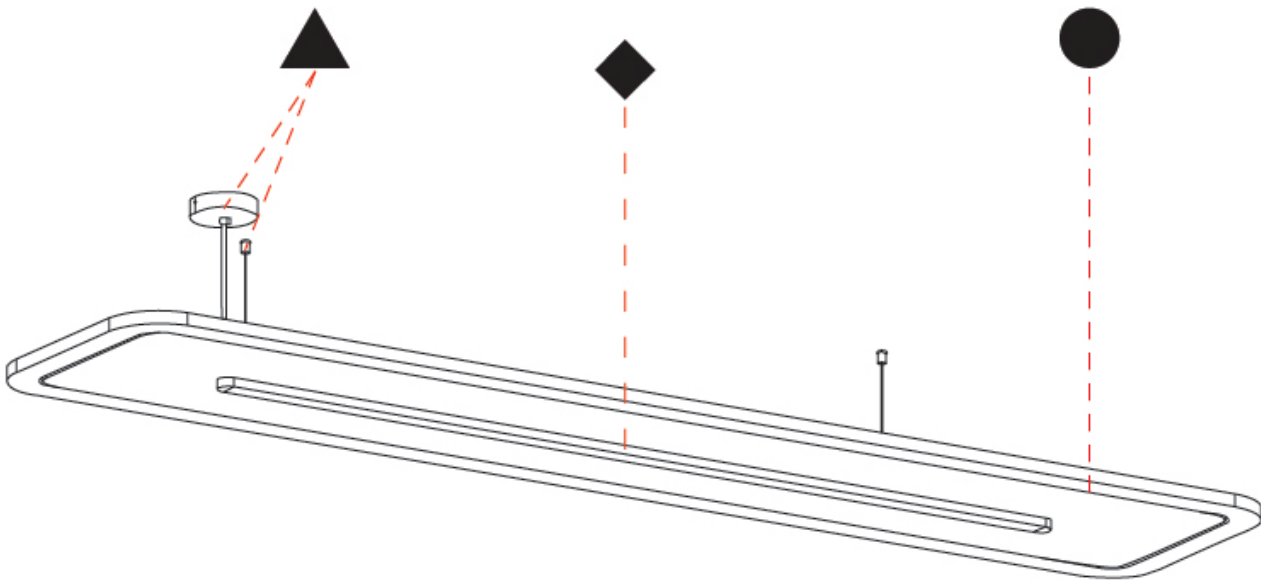

PARALLEL SUSPENSION

A300377- : A300377-DP-30K-01-01-ANC-01-20

PROJECT	_____
TYPE	_____
SPECIFIER	_____
QUANTITY	_____
DATE	_____

A