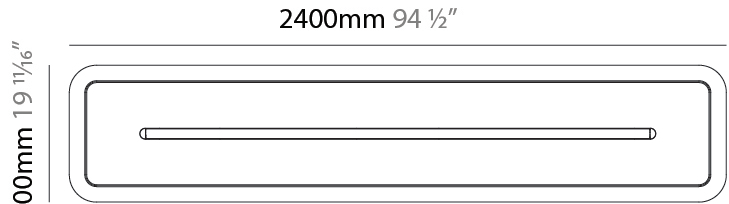

1. To build a product code in our configurator select the specify button on the base model # product page
2. To build a manual product code on this datasheet choose from the options listed below in blue font and add the suffix to the base model #

GENERAL

Series: Parallel
Brand: Prolicht
Division: Architectural
Mounting Type: Suspension
Mounting Location: Ceiling
Subcategory: Acoustic

PHYSICAL

Shape: Oblong
Length (mm): 2400
Length (in): 94 1/2
Width (mm): 500
Width (in): 19 11/16
Light Distribution: Direct
Fixture Finish: SSR / BKV / CWI / CRY / HAB / UFT / ITA / RUA / FTG / MYG / LOD / PUS / FRO / FUP / KIA / POP / BLS / SPG / MEY / GOH / GUM / CHC / COM / ABZ / JAG / OBR / MOS / ROR
Holder Finish: ANC / ASH / BNA / BTC / BZE / CEL / EGG / EVG / FOG / FOS / FST / FUA / IRI / IRO / KHA / LIC / LIM / MER / MSN / MUS / ONX / PEA / PLU / POL / PPY / RAY / ROY / RST / STE / SWD / TAN / TAU

Fixture Material: Aluminum
Cable Details: 2,000mm / 78 3/4" or 6,000mm / 236 1/4" Transparent Cable

ELECTRICAL

Lamp Type: LED (Zhaga Standard)
Input Wattage (W): 40
Total Output Wattage (W): 36
Dimming: Phase Dimming / 0-10V Dimming / Matter Dimming
Driver Included: Yes
Driver Location: Integrated
Driver Type: Constant Current - 120 / 277Vac
Driver Class: Class 2
Input Voltage (V): 120 - 277

LED

Color Temperature (°K): 2700 / 3000 / 3500 / 4000
CRI: >90 CRI
Lamp Life (hrs): 50000

OPTICAL

Beam Angle: 46 / 62

RATINGS AND CERTIFICATIONS

Certified By: CSA Certified to UL and CSA Standards
IP rating: IP20