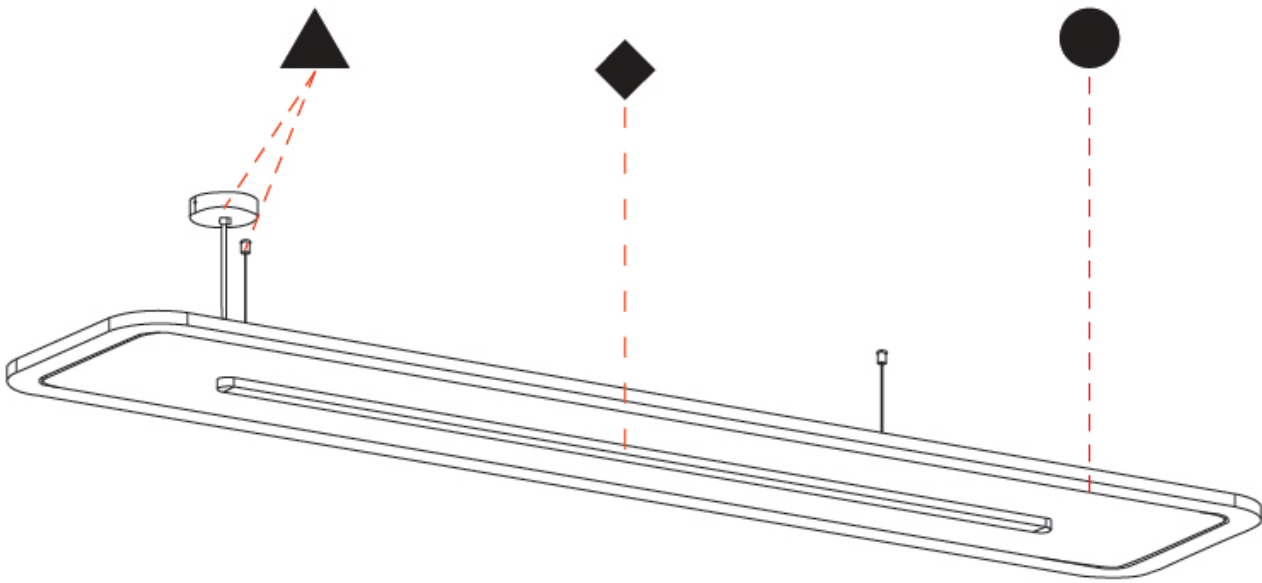

PARALLEL SUSPENSION

A300377- : A300377-DP-30K-01-01-ANC-01-20

PROJECT

TYPE

SPECIFIER

QUANTITY

DATE

A