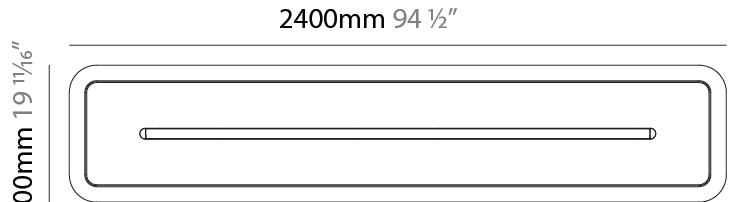

GENERAL

Series: Parallel
Brand: Prolicht
Division: Architectural
Mounting Type: Suspension
Mounting Location: Ceiling
Subcategory: Acoustic

PHYSICAL

Shape: Oblong
Length (mm): 2400
Length (in): 94 1/2
Width (mm): 500
Width (in): 19 11/16
Light Distribution: Direct
Diffuser: [PMMA - Opal / Micro-Prism](#)
Fixture Finish: [SSR / BKV / CWI / CRY / HAB / UFT / ITA / RUA / FTG / MYG / LOD / PUS / FRO / FUP / KIA / POP / BLS / SPG / MEY / GOH / GUM / CHC / COM / ABZ / JAG / OBR / MOS / ROR](#)
Holder Finish: [ANC / ASH / BNA / BTC / BZE / CEL / EGG / EVG / FOG / FOS / FST / FUA / IRI / IRO / KHA / LIC / LIM / MER / MSN / MUS / ONX / PEA / PLU / POL / PPY / RAY / ROY / RST / STE / SWD / TAN / TAU](#)
Fixture Material: Aluminum
Cable Details: [2,000mm / 78 3/4" or 6,000mm / 236 1/4" Transparent Cable](#)

ELECTRICAL

Lamp Type: LED (Zhaga Standard)
Input Wattage (W): 40
Total Output Wattage (W): 36
Dimming: [Phase Dimming / 0-10V Dimming / Matter Dimming](#)
Driver Included: Yes
Driver Location: Integrated
Driver Type: Constant Current - 120 / 277Vac
Driver Class: Class 2
Input Voltage (V): 120 - 277

LED

Color Temperature (°K): [2700 / 3000 / 3500 / 4000](#)
CRI: >90 CRI
Lamp Life (hrs): 50000

OPTICAL

RATINGS AND CERTIFICATIONS

Certified By: CSA Certified to UL and CSA Standards
IP rating: IP20