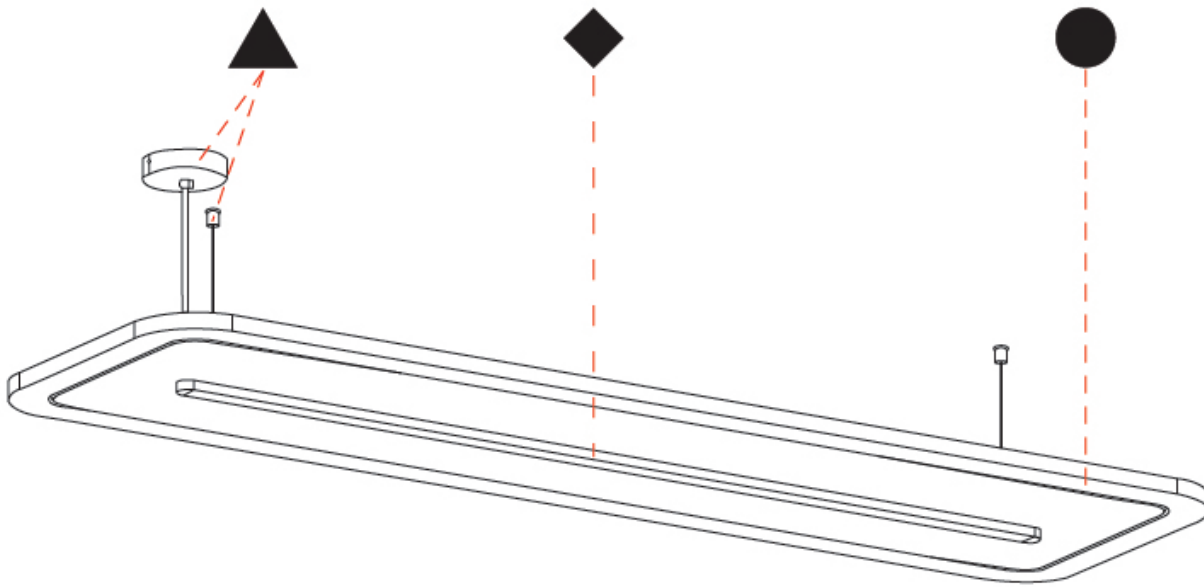

PARALLEL SUSPENSION

A300375-

PROJECT	_____
TYPE	_____
SPECIFIER	_____
QUANTITY	_____
DATE	_____