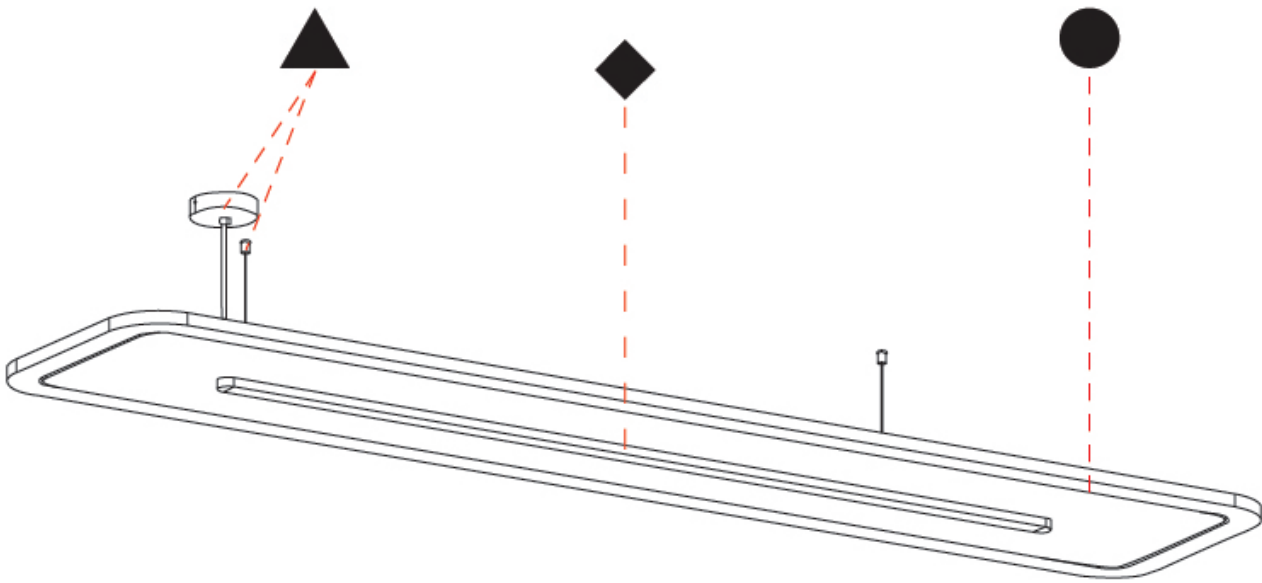

PARALLEL SUSPENSION

A300376-

PROJECT	_____
TYPE	_____
SPECIFIER	_____
QUANTITY	_____
DATE	_____

A