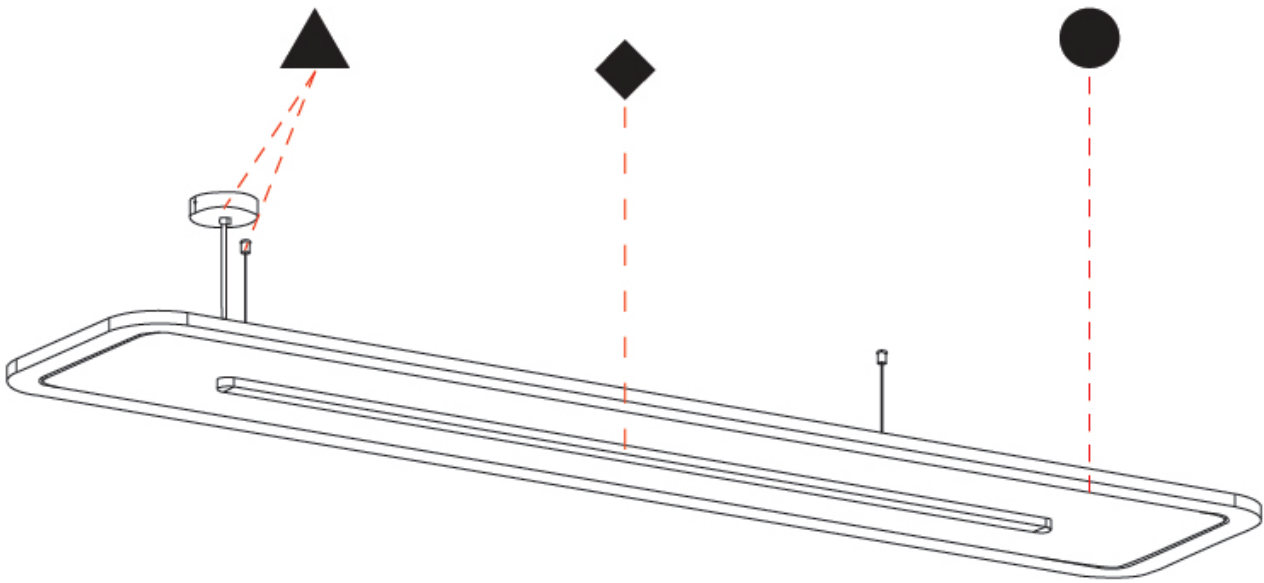

PARALLEL SUSPENSION

A300377-

PROJECT	_____
TYPE	_____
SPECIFIER	_____
QUANTITY	_____
DATE	_____

A