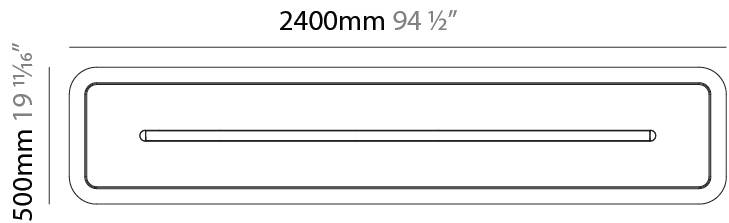

GENERAL

Series: Parallel _____
Brand: Prolicht _____
Division: Architectural _____
Mounting Type: Suspension _____
Mounting Location: Ceiling _____
Subcategory: Acoustic _____

PHYSICAL

Shape: Oblong _____
Length (mm): 2400 _____
Length (in): 94 ½ _____
Width (mm): 500 _____
Width (in): 19 11/16 _____
Light Distribution: Direct _____
Diffuser: PMMA - Opal _____
Fixture Finish: [SSR / BKV / CWI / CRY / HAB / UFT / ITA / RUA / FTG / MYG / LOD / PUS / FRO / FUP / KIA / POP / BLS / SPG / MEY / GOH / GUM / CHC / COM / ABZ / JAG / OBR / MOS / ROR](#) _____
Holder Finish: [ANC / ASH / BNA / BTC / BZE / CEL / EGG / EVG / FOG / FOS / FST / FUA / IRI / IRO / KHA / LIC / LIM / MER / MSN / MUS / ONX / PEA / PLU / POL / PPY / RAY / ROY / RST / STE / SWD / TAN / TAU](#) _____
Fixture Material: Aluminum _____
Cable Details: [2,000mm / 78 3/4" Transparent Cable](#) _____

ELECTRICAL

Lamp Type: LED (Zhaga Standard) _____
Input Wattage (W): 40 _____
Total Output Wattage (W): 36 _____
Dimming: [Phase Dimming (120Vac Only)](#) _____
Driver Included: Yes _____
Driver Location: Integrated _____
Driver Type: Constant Current - 120 / 277Vac _____
Driver Class: Class 2 _____
Input Voltage (V): 120 - 277 _____

LED

Color Temperature (°K): 3000 _____
CRI: >90 CRI _____
Lamp Life (hrs): 50000 _____

OPTICAL

Beam Angle: [46 / 62](#) _____

RATINGS AND CERTIFICATIONS

Certified By: CSA Certified to UL and CSA Standards _____
IP rating: IP20 _____