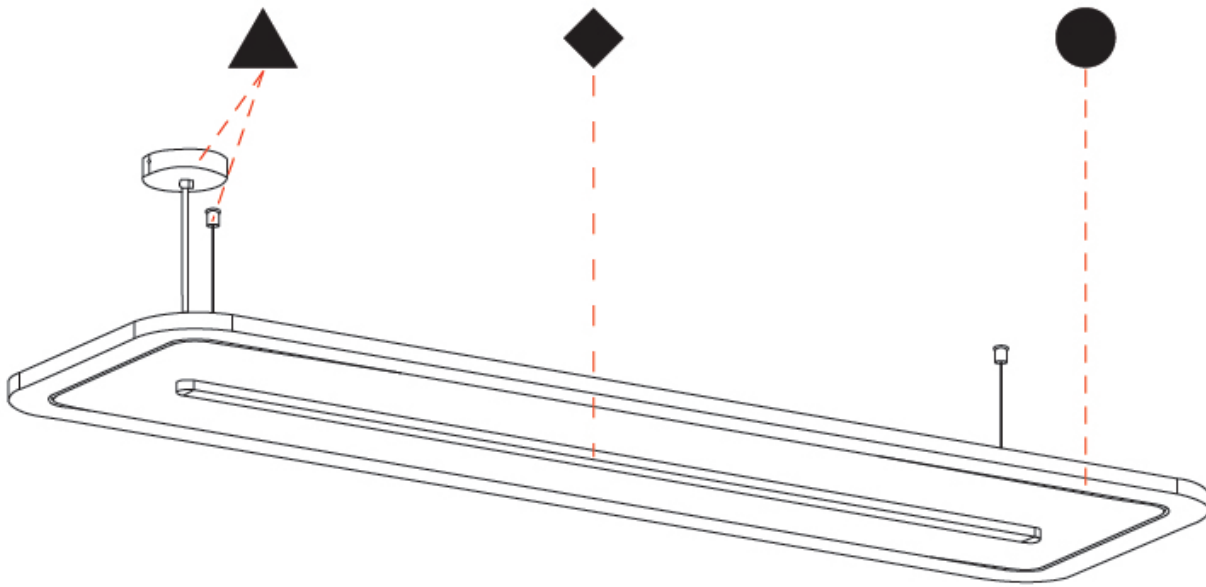

PARALLEL SUSPENSION

A300374-

PROJECT	_____
TYPE	_____
SPECIFIER	_____
QUANTITY	_____
DATE	_____