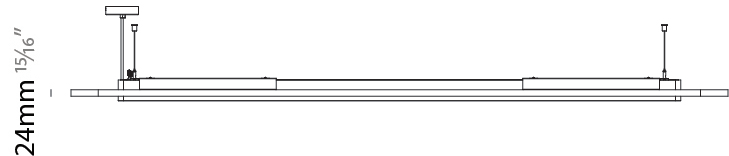

GENERAL

Series: Parallel _____
Brand: Prolicht _____
Division: Architectural _____
Mounting Type: Suspension _____
Mounting Location: Ceiling _____
Subcategory: Acoustic _____

PHYSICAL

Shape: Oblong _____
Length (mm): 2400 _____
Length (in): 94 ½ _____
Width (mm): 500 _____
Width (in): 19 11/16 _____
Light Distribution: Direct _____
Diffuser: PMMA - Opal _____
Fixture Finish: [SSR / BKV / CWI / CRY / HAB / UFT / ITA / RUA / FTG / MYG / LOD / PUS / FRO / FUP / KIA / POP / BLS / SPG / MEY / GOH / GUM / CHC / COM / ABZ / JAG / OBR / MOS / ROR](#) _____
Holder Finish: [ANC / ASH / BNA / BTC / BZE / CEL / EGG / EVG / FOG / FOS / FST / FUA / IRI / IRO / KHA / LIC / LIM / MER / MSN / MUS / ONX / PEA / PLU / POL / PPY / RAY / ROY / RST / STE / SWD / TAN / TAU](#) _____
Fixture Material: Aluminum _____
Cable Details: [2,000mm / 78 3/4" Transparent Cable](#) _____

ELECTRICAL

Lamp Type: LED (Zhaga Standard) _____
Input Wattage (W): 40 _____
Total Output Wattage (W): 36 _____
Dimming: [Phase Dimming (120Vac Only)](#) _____
Driver Included: Yes _____
Driver Location: Integrated _____
Driver Type: Constant Current - 120 / 277Vac _____
Driver Class: Class 2 _____
Input Voltage (V): 120 - 277 _____

LED

Color Temperature (°K): 3000 _____
CRI: >90 CRI _____
Lamp Life (hrs): 50000 _____

OPTICAL

Beam Angle: [46 / 62](#) _____

RATINGS AND CERTIFICATIONS

Certified By: CSA Certified to UL and CSA Standards _____
IP rating: IP20 _____