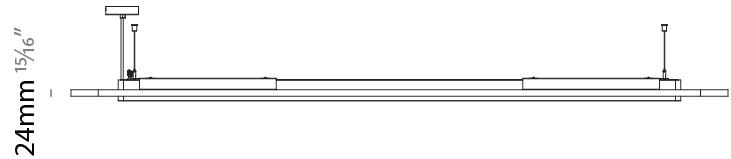

GENERAL

Series: Parallel
Brand: Prolicht
Division: Architectural
Mounting Type: Suspension
Mounting Location: Ceiling
Subcategory: Acoustic

PHYSICAL

Shape: Oblong
Length (mm): 2400
Length (in): 94 1/2
Width (mm): 500
Width (in): 19 11/16
Light Distribution: Direct
Diffuser: [PMMA - Opal / Micro-Prism](#)
Fixture Finish: [SSR / BKV / CWI / CRY / HAB / UFT / ITA / RUA / FTG / MYG / LOD / PUS / FRO / FUP / KIA / POP / BLS / SPG / MEY / GOH / GUM / CHC / COM / ABZ / JAG / OBR / MOS / ROR](#)
Holder Finish: [ANC / ASH / BNA / BTC / BZE / CEL / EGG / EVG / FOG / FOS / FST / FUA / IRI / IRO / KHA / LIC / LIM / MER / MSN / MUS / ONX / PEA / PLU / POL / PPY / RAY / ROY / RST / STE / SWD / TAN / TAU](#)
Fixture Material: Aluminum
Cable Details: [2,000mm / 78 3/4" or 6,000mm / 236 1/4" Transparent Cable](#)

ELECTRICAL

Lamp Type: LED (Zhaga Standard)
Input Wattage (W): 40
Total Output Wattage (W): 36
Dimming: [Phase Dimming / 0-10V Dimming / Matter Dimming](#)
Driver Included: Yes
Driver Location: Integrated
Driver Type: Constant Current - 120 / 277Vac
Driver Class: Class 2
Input Voltage (V): 120 - 277

LED

Color Temperature (°K): [2700 / 3000 / 3500 / 4000](#)
CRI: >90 CRI
Lamp Life (hrs): 50000

OPTICAL

RATINGS AND CERTIFICATIONS

Certified By: CSA Certified to UL and CSA Standards
IP rating: IP20