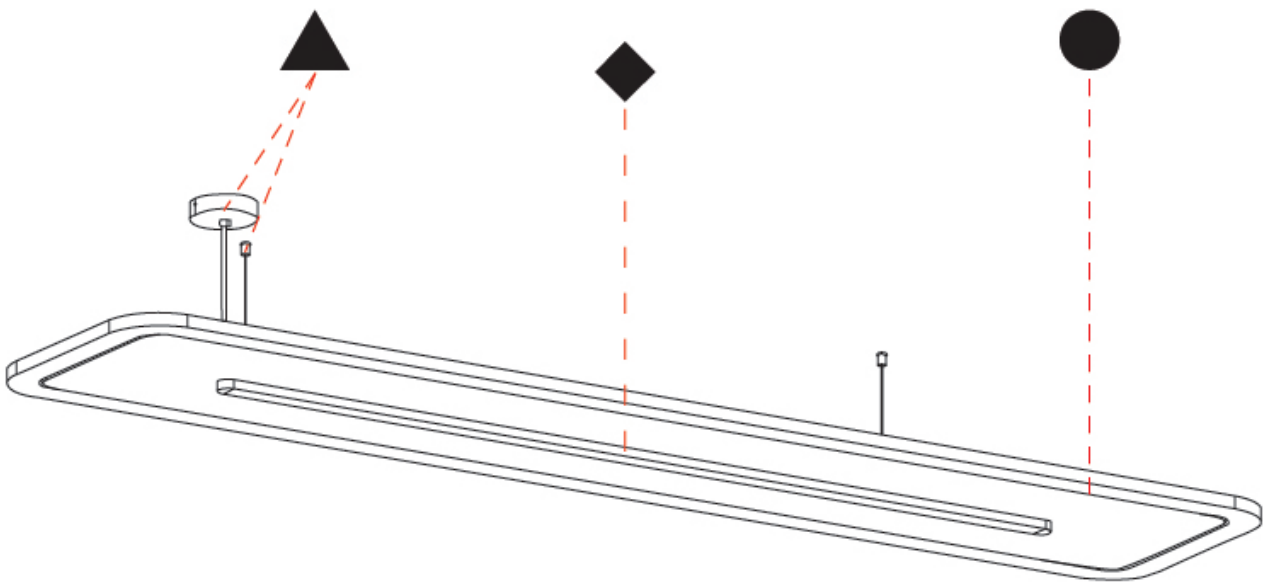

PARALLEL SUSPENSION

A300377-

PROJECT
TYPE
SPECIFIER
QUANTITY
DATE

A