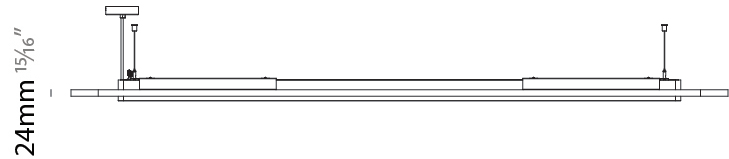

1. To build a product code in our configurator select the specify button on the base model # product page
2. To build a manual product code on this datasheet choose from the options listed below in blue font and add the suffix to the base model #

GENERAL

Series: Parallel
Partner: Prolicht
Division: Architectural
Installation: Suspension
Product Type: Acoustic
Mounting Location: Ceiling
Light Distribution: Direct

PHYSICAL

Shape: Oblong
Length (mm): 2400
Length (in): 94 1/2
Width (mm): 500
Width (in): 19 11/16
Fixture Finish: SSR / BKV / CWI / CRY / HAB / UFT / ITA / RUA / FTG / MYG / LOD / PUS / FRO / FUP / KIA / POP / BLS / SPG / MEY / GOH / CHC / COM / ABZ / JAG / OBR / MOS / ROR

Acoustic Finish: SFW / CYW / SEE / SYN / MTS / PMB / TTN / CYB / STO / DPE / BES / SHB / ARE / ANE / VRD / CRF

Fixture Material: Aluminum
Primary Material: Acoustic
Cable Details: 2000mm / 78 3/4" or 6000mm / 236 1/4" Transparent Cable

ELECTRICAL

Lamp Type: LED (Zhaga Standard)
Input Wattage (W): 40
Total Output Wattage (W): 36
Dimming: Phase Dimming / 0-10V Dimming / Matter Dimming
Driver Included: Yes
Driver Location: Integrated
Driver Type: Constant Current - 120 / 277Vac
Driver Class: Class 2
Input Voltage (V): 120 - 277

LED

Color Temperature (°K): 2700 / 3000 / 3500 / 4000
CRI: >90 CRI
Lamp Life (hrs): 50000

OPTICAL

Beam Angle: 46 / 62

RATINGS AND CERTIFICATIONS

Certified By: CSA Certified to UL and CSA Standards
IP rating: IP20