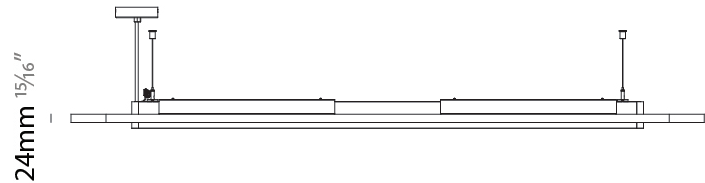

1. To build a product code in our configurator select the specify button on the base model # product page
2. To build a manual product code on this datasheet choose from the options listed below in blue font and add the suffix to the base model #

GENERAL

Series: Parallel
Partner: Prolicht
Division: Architectural
Installation: Suspension
Product Type: Acoustic
Mounting Location: Ceiling
Light Distribution: Direct

PHYSICAL

Shape: Oblong
Length (mm): 1800
Length (in): 70 ⁷/₈
Width (mm): 500
Width (in): 19 ¹¹/₁₆
Diffuser: PMMA - Opal / Micro-Prism
Fixture Finish: SSR / BKV / CWI / CRY / HAB / UFT / ITA / RUA / FTG / MYG / LOD / PUS / FRO / FUP / KIA / POP / BLS / SPG / MEY / GOH / CHC / COM / ABZ / JAG / OBR / MOS / ROR
Acoustic Finish: SFW / CYW / SEE / SYN / MTS / PMB / TTN / CYB / STO / DPE / BES / SHB / ARE / ANE / VRD / CRF
Fixture Material: Aluminum
Primary Material: Acoustic
Cable Details: 2000mm / 78 3/4" or 6000mm / 236 1/4" Transparent Cable

ELECTRICAL

Lamp Type: LED (Zhaga Standard)
Input Wattage (W): 31
Total Output Wattage (W): 28.2
Dimming: Phase Dimming / 0-10V Dimming / Matter Dimming
Driver Included: Yes
Driver Location: Integrated
Driver Type: Constant Current - 120 / 277Vac
Driver Class: Class 2
Input Voltage (V): 120 - 277

LED

Color Temperature (°K): 2700 / 3000 / 3500 / 4000
Nominal Lumen (lm): Max 2729
CRI: >90 CRI
Lamp Life (hrs): 50000

OPTICAL

RATINGS AND CERTIFICATIONS

Certified By: CSA Certified to UL and CSA Standards
IP rating: IP20