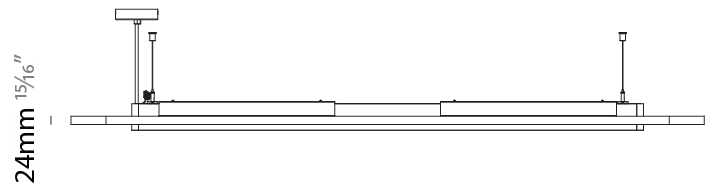

1. To build a product code in our configurator select the specify button on the base model # product page
2. To build a manual product code on this datasheet choose from the options listed below in blue font and add the suffix to the base model #

GENERAL

Series: Parallel
Partner: Prolicht
Division: Architectural
Installation: Suspension
Product Type: Acoustic
Mounting Location: Ceiling
Light Distribution: Direct

PHYSICAL

Shape: Oblong
Length (mm): 1800
Length (in): 70 7/8
Width (mm): 500
Width (in): 19 11/16
Fixture Finish: [SSR / BKV / CWI / CRY / HAB / UFT / ITA / RUA / FTG / MYG / LOD / PUS / FRO / FUP / KIA / POP / BLS / SPG / MEY / GOH / CHC / COM / ABZ / JAG / OBR / MOS / ROR](#)
Acoustic Finish: [SFW / CYW / SEE / SYN / MTS / PMB / TTN / CYB / STO / DPE / BES / SHB / ARE / ANE / VRD / CRF](#)
Fixture Material: Aluminum
Primary Material: Acoustic
Cable Details: [2000mm / 78 3/4" or 6000mm / 236 1/4" Transparent Cable](#)

ELECTRICAL

Lamp Type: LED (Zhaga Standard)
Input Wattage (W): 31
Total Output Wattage (W): 28.2
Dimming: [Phase Dimming / 0-10V Dimming / Matter Dimming](#)
Driver Included: Yes
Driver Location: Integrated
Driver Type: Constant Current - 120 / 277Vac
Driver Class: Class 2
Input Voltage (V): 120 - 277

LED

Color Temperature (°K): [2700 / 3000 / 3500 / 4000](#)
Nominal Lumen (lm): Max 2729
CRI: >90 CRI
Lamp Life (hrs): 50000

OPTICAL

Beam Angle: [46 / 62](#)

RATINGS AND CERTIFICATIONS

Certified By: CSA Certified to UL and CSA Standards
IP rating: IP20