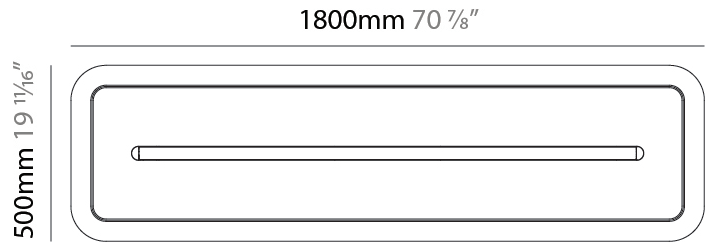

1. To build a product code in our configurator select the specify button on the base model # product page
2. To build a manual product code on this datasheet choose from the options listed below in blue font and add the suffix to the base model #

GENERAL

Series: Parallel
Partner: Prolicht
Division: Architectural
Installation: Suspension
Product Type: Acoustic
Mounting Location: Ceiling
Light Distribution: Direct

PHYSICAL

Shape: Oblong
Length (mm): 1800
Length (in): 70 ⁷/₈
Width (mm): 500
Width (in): 19 ¹¹/₁₆
Diffuser: PMMA - Opal / Micro-Prism
Fixture Finish: SSR / BKV / CWI / CRY / HAB / UFT / ITA / RUA / FTG / MYG / LOD / PUS / FRO / FUP / KIA / POP / BLS / SPG / MEY / GOH / CHC / COM / ABZ / JAG / OBR / MOS / ROR
Acoustic Finish: SFW / CYW / SEE / SYN / MTS / PMB / TTN / CYB / STO / DPE / BES / SHB / ARE / ANE / VRD / CRF
Fixture Material: Aluminum
Primary Material: Acoustic
Cable Details: 2000mm / 78 3/4" or 6000mm / 236 1/4" Transparent Cable

ELECTRICAL

Lamp Type: LED (Zhaga Standard)
Input Wattage (W): 31
Total Output Wattage (W): 28.2
Dimming: Phase Dimming / 0-10V Dimming / Matter Dimming
Driver Included: Yes
Driver Location: Integrated
Driver Type: Constant Current - 120 / 277Vac
Driver Class: Class 2
Input Voltage (V): 120 - 277

LED

Color Temperature (°K): 2700 / 3000 / 3500 / 4000
Nominal Lumen (lm): Max 2729
CRI: >90 CRI
Lamp Life (hrs): 50000

OPTICAL

RATINGS AND CERTIFICATIONS

Certified By: CSA Certified to UL and CSA Standards
IP rating: IP20