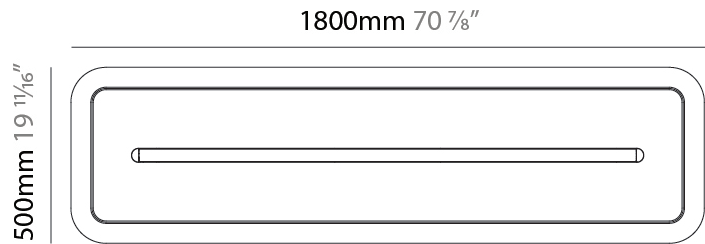

GENERAL

Series: Parallel
 Partner: Prolicht
 Division: Architectural
 Installation: Suspension
 Product Type: Acoustic
 Mounting Location: Ceiling
 Light Distribution: Direct

PHYSICAL

Shape: Oblong
 Length (mm): 1800
 Length (in): 70 7/8
 Width (mm): 500
 Width (in): 19 11/16
 Fixture Finish: [SSR / BKV / CWI / CRY / HAB / UFT / ITA / RUA / FTG / MYG / LOD / PUS / FRO / FUP / KIA / POP / BLS / SPG / MEY / GOH / CHC / COM / ABZ / JAG / OBR / MOS / ROR](#)
 Acoustic Finish: [SFW / CYW / SEE / SYN / MTS / PMB / TTN / CYB / STO / DPE / BES / SHB / ARE / ANE / VRD / CRF](#)
 Fixture Material: Aluminum
 Primary Material: Acoustic
 Cable Details: [2000mm / 78 3/4" or 6000mm / 236 1/4" Transparent Cable](#)

LED

Color Temperature (°K): [2700 / 3000 / 3500 / 4000](#)
 Nominal Lumen (lm): Max 2729
 CRI: >90 CRI
 Lamp Life (hrs): 50000

OPTICAL

Beam Angle: [46 / 62](#)

RATINGS AND CERTIFICATIONS

Certified By: CSA Certified to UL and CSA Standards
 IP rating: IP20

GENERAL

Series: Parallel
 Partner: Prolicht
 Division: Architectural
 Installation: Suspension
 Product Type: Acoustic
 Mounting Location: Ceiling
 Light Distribution: Direct

PHYSICAL

Shape: Oblong
 Length (mm): 2400
 Length (in): 94 1/2
 Width (mm): 500
 Width (in): 19 11/16
 Diffuser: [PMMA - Opal / Micro-Prism](#)
 Fixture Finish: [SSR / BKV / CWI / CRY / HAB / UFT / ITA / RUA / FTG / MYG / LOD / PUS / FRO / FUP / KIA / POP / BLS / SPG / MEY / GOH / CHC / COM / ABZ / JAG / OBR / MOS / ROR](#)
 Acoustic Finish: [SFW / CYW / SEE / SYN / MTS / PMB / TTN / CYB / STO / DPE / BES / SHB / ARE / ANE / VRD / CRF](#)
 Fixture Material: Aluminum
 Primary Material: Acoustic
 Cable Details: 2000mm / 78 3/4" or 6000mm / 236 1/4" Transparent Cable