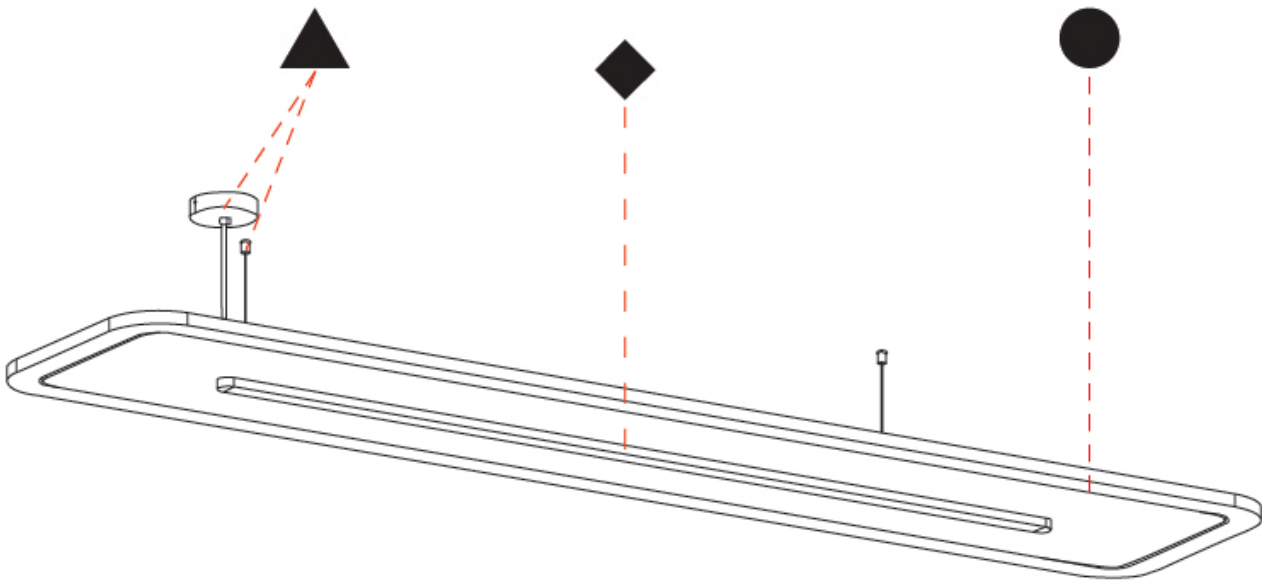

PARALLEL SUSPENSION

A300376-

PROJECT
TYPE
SPECIFIER
QUANTITY
DATE

A