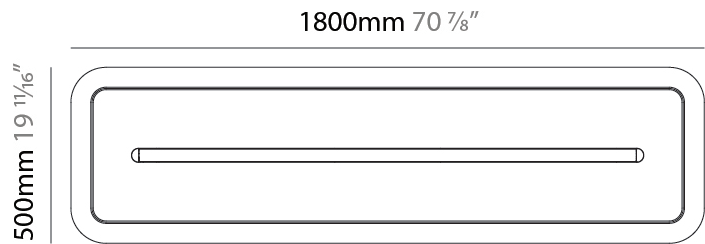

GENERAL

Series: Parallel
Partner: Prolicht
Division: Architectural
Installation: Suspension
Product Type: Acoustic
Mounting Location: Ceiling
Light Distribution: Direct

PHYSICAL

Shape: Oblong
Length (mm): 1800
Length (in): 70 ⁷/₈
Width (mm): 500
Width (in): 19 ¹¹/₁₆
Diffuser: PMMA - Opal / Micro-Prism
Fixture Finish: SSR / BKV / CWI / CRY / HAB / UFT / ITA / RUA / FTG / MYG / LOD / PUS / FRO / FUP / KIA / POP / BLS / SPG / MEY / GOH / CHC / COM / ABZ / JAG / OBR / MOS / ROR
Acoustic Finish: SFW / CYW / SEE / SYN / MTS / PMB / TTN / CYB / STO / DPE / BES / SHB / ARE / ANE / VRD / CRF
Fixture Material: Aluminum
Primary Material: Acoustic
Cable Details: 2000mm / 78 3/4" or 6000mm / 236 1/4" Transparent Cable

ELECTRICAL

Lamp Type: LED (Zhaga Standard)
Input Wattage (W): 31
Total Output Wattage (W): 28.2
Dimming: Phase Dimming / 0-10V Dimming / Matter Dimming
Driver Included: Yes
Driver Location: Integrated
Driver Type: Constant Current - 120 / 277Vac
Driver Class: Class 2
Input Voltage (V): 120 - 277

LED

Color Temperature (°K): 2700 / 3000 / 3500 / 4000
Nominal Lumen (lm): Max 2729
CRI: >90 CRI
Lamp Life (hrs): 50000

OPTICAL

RATINGS AND CERTIFICATIONS

Certified By: CSA Certified to UL and CSA Standards
IP rating: IP20

PROJECT
TYPE
SPECIFIER
QUANTITY
DATE