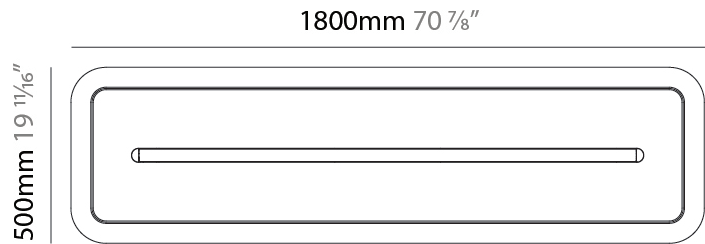

GENERAL

Series: Parallel
 Partner: Prolicht
 Division: Architectural
 Installation: Suspension
 Product Type: Acoustic
 Mounting Location: Ceiling
 Light Distribution: Direct

PHYSICAL

Shape: Oblong
 Length (mm): 1800
 Length (in): 70 ⁷/₈
 Width (mm): 500
 Width (in): 19 ¹¹/₁₆
 Diffuser: PMMA - Opal / Micro-Prism
 Fixture Finish: SSR / BKV / CWI / CRY / HAB / UFT / ITA / RUA / FTG / MYG / LOD / PUS / FRO / FUP / KIA / POP / BLS / SPG / MEY / GOH / CHC / COM / ABZ / JAG / OBR / MOS / ROR
 Acoustic Finish: SFW / CYW / SEE / SYN / MTS / PMB / TTN / CYB / STO / DPE / BES / SHB / ARE / ANE / VRD / CRF
 Fixture Material: Aluminum
 Primary Material: Acoustic
 Cable Details: 2000mm / 78 3/4" or 6000mm / 236 1/4" Transparent Cable

GENERAL

Series: Parallel
 Partner: Prolicht
 Division: Architectural
 Installation: Suspension
 Product Type: Acoustic
 Mounting Location: Ceiling
 Light Distribution: Direct

PHYSICAL

Shape: Oblong
 Length (mm): 1800
 Length (in): 70 ⁷/₈
 Width (mm): 500
 Width (in): 19 ¹¹/₁₆
[Fixture Finish: SSR / BKV / CWI / CRY / HAB / UFT / ITA / RUA / FTG / MYG / LOD / PUS / FRO / FUP / KIA / POP / BLS / SPG / MEY / GOH / CHC / COM / ABZ / JAG / OBR / MOS / ROR](#)
[Acoustic Finish: SFW / CYW / SEE / SYN / MTS / PMB / TTN / CYB / STO / DPE / BES / SHB / ARE / ANE / VRD / CRF](#)
 Fixture Material: Aluminum
 Primary Material: Acoustic
[Cable Details: 2000mm / 78 3/4" or 6000mm / 236 1/4" Transparent Cable](#)

LED

[Color Temperature \(°K\): 2700 / 3000 / 3500 / 4000](#)
 Nominal Lumen (lm): Max 2729
 CRI: >90 CRI
 Lamp Life (hrs): 50000

OPTICAL

[Beam Angle: 46 / 62](#)

RATINGS AND CERTIFICATIONS

Certified By: CSA Certified to UL and CSA Standards
 IP rating: IP20