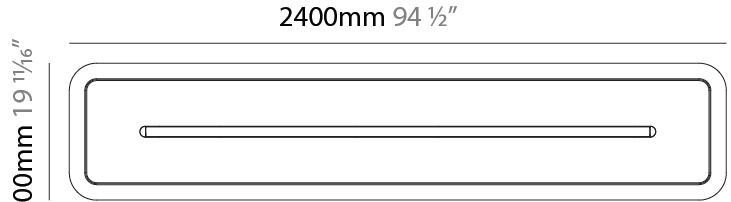

LED

Color Temperature (°K): 2700 / 3000 / 3500 / 4000
 CRI: >90 CRI
 Lamp Life (hrs): 50000

OPTICAL

Beam Angle: 46 / 62

RATINGS AND CERTIFICATIONS

Certified By: CSA Certified to UL and CSA Standards
 IP rating: IP20