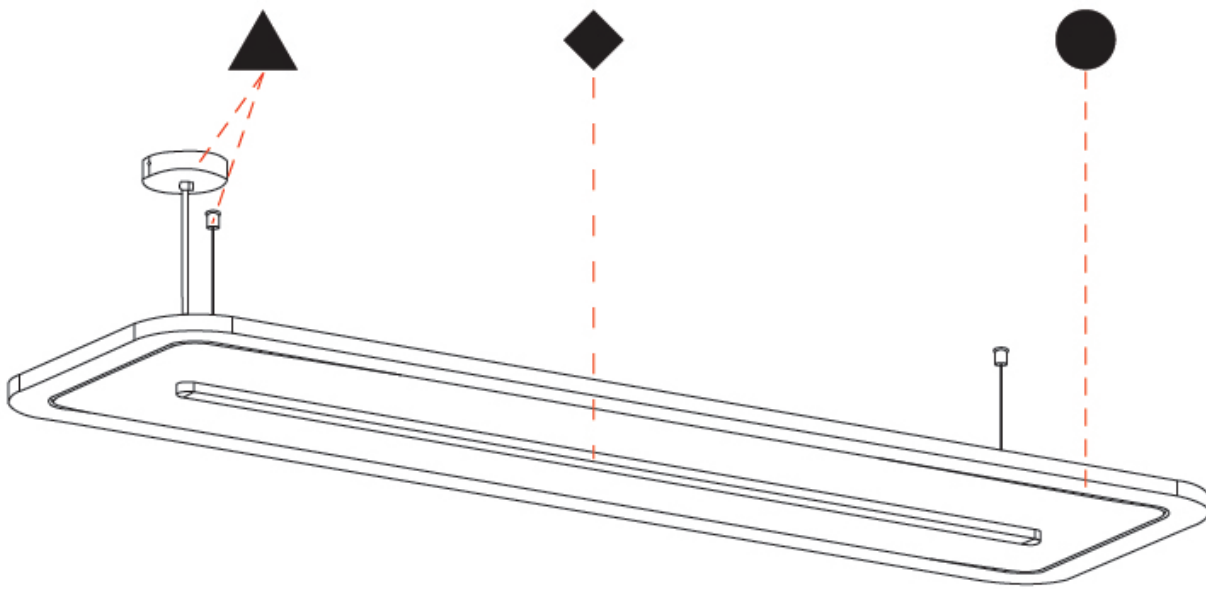

PARALLEL SUSPENSION

A300375-

PROJECT	_____
TYPE	_____
SPECIFIER	_____
QUANTITY	_____
DATE	_____

A