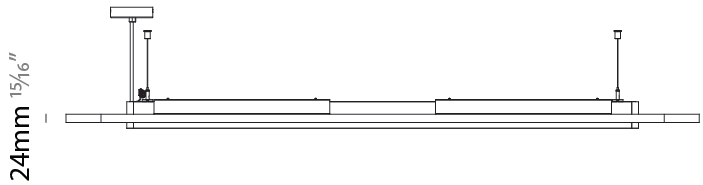

GENERAL

Series: Parallel
Brand: Prolicht
Division: Architectural
Mounting Type: Suspension
Mounting Location: Ceiling
Subcategory: Acoustic

PHYSICAL

Shape: Oblong
Length (mm): 1800
Length (in): 70 ⁷/₈
Width (mm): 500
Width (in): 19 ¹¹/₁₆
Light Distribution: Direct
Diffuser: PMMA - Opal / Micro-Prism
Fixture Finish: SSR / BKV / CWI / CRY / HAB / UFT / ITA / RUA / FTG / MYG / LOD / PUS / FRO / FUP / KIA / POP / BLS / SPG / MEY / GOH / GUM / CHC / COM / ABZ / JAG / OBR / MOS / ROR
Holder Finish: ANC / ASH / BNA / BTC / BZE / CEL / EGG / EVG / FOG / FOS / FST / FUA / IRI / IRO / KHA / LIC / LIM / MER / MSN / MUS / ONX / PEA / PLU / POL / PPY / RAY / ROY / RST / STE / SWD / TAN / TAU
Fixture Material: Aluminum
Cable Details: 2,000mm / 78 3/4" or 6,000mm / 236 1/4" Transparent Cable

ELECTRICAL

Lamp Type: LED (Zhaga Standard)
Input Wattage (W): 31
Total Output Wattage (W): 28.2
Dimming: Phase Dimming / 0-10V Dimming / Matter Dimming
Driver Included: Yes
Driver Location: Integrated
Driver Type: Constant Current - 120 / 277Vac
Driver Class: Class 2
Input Voltage (V): 120 - 277

LED

Color Temperature (°K): 2700 / 3000 / 3500 / 4000
Nominal Lumen (lm): Max 2729
CRI: >90 CRI
Lamp Life (hrs): 50000

OPTICAL

RATINGS AND CERTIFICATIONS

Certified By: CSA Certified to UL and CSA Standards
IP rating: IP20