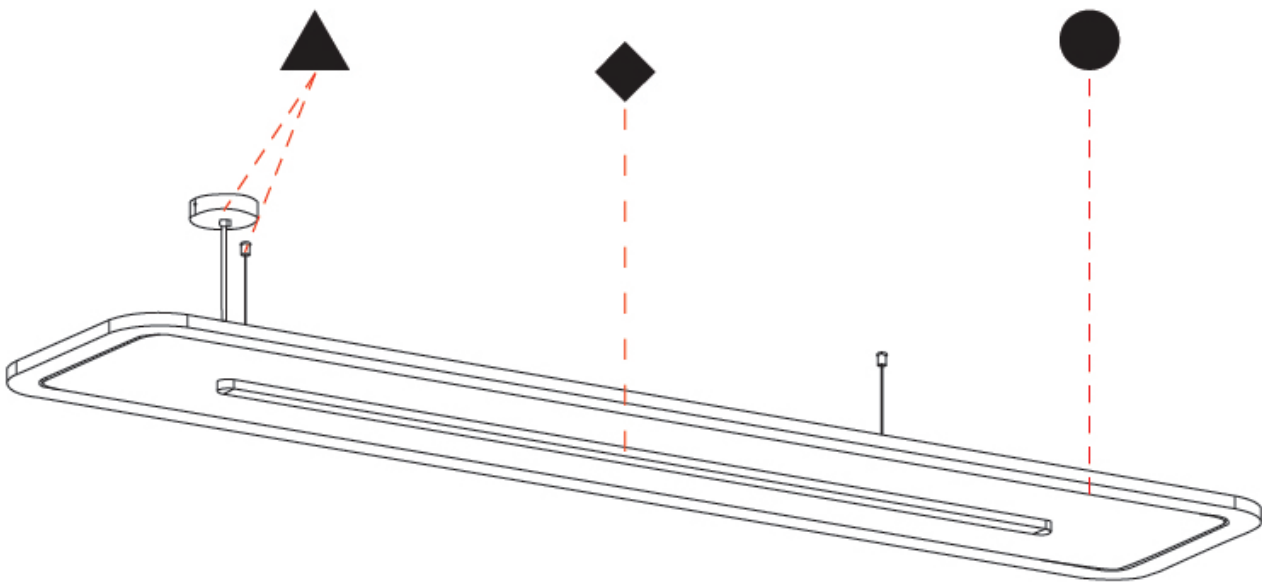

PARALLEL SUSPENSION

A300377-

PROJECT	_____
TYPE	_____
SPECIFIER	_____
QUANTITY	_____
DATE	_____

A