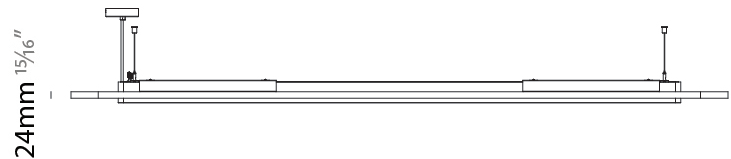

GENERAL

Series: Parallel
Brand: Prolicht
Division: Architectural
Mounting Type: Suspension
Mounting Location: Ceiling
Subcategory: Acoustic

PHYSICAL

Shape: Oblong
Length (mm): 2400
Length (in): 94 1/2
Width (mm): 500
Width (in): 19 11/16
Light Distribution: Direct
Diffuser: PMMA - Opal / Micro-Prism
Fixture Finish: SSR / BKV / CWI / CRY / HAB / UFT / ITA / RUA / FTG / MYG / LOD / PUS / FRO / FUP / KIA / POP / BLS / SPG / MEY / GOH / GUM / CHC / COM / ABZ / JAG / OBR / MOS / ROR
Holder Finish: ANC / ASH / BNA / BTC / BZE / CEL / EGG / EVG / FOG / FOS / FST / FUA / IRI / IRO / KHA / LIC / LIM / MER / MSN / MUS / ONX / PEA / PLU / POL / PPY / RAY / ROY / RST / STE / SWD / TAN / TAU
Fixture Material: Aluminum
Cable Details: 2,000mm / 78 3/4" or 6,000mm / 236 1/4" Transparent Cable

ELECTRICAL

Lamp Type: LED (Zhaga Standard)
Input Wattage (W): 40
Total Output Wattage (W): 36
Dimming: Phase Dimming / 0-10V Dimming / Matter Dimming
Driver Included: Yes
Driver Location: Integrated
Driver Type: Constant Current - 120 / 277Vac
Driver Class: Class 2
Input Voltage (V): 120 - 277

LED

Color Temperature (°K): 2700 / 3000 / 3500 / 4000
CRI: >90 CRI
Lamp Life (hrs): 50000

OPTICAL

RATINGS AND CERTIFICATIONS

Certified By: CSA Certified to UL and CSA Standards
IP rating: IP20