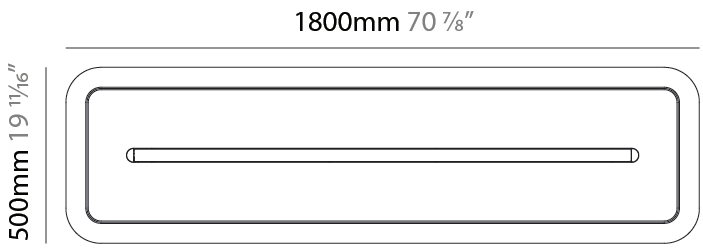

GENERAL

Series: Parallel
Brand: Prolicht
Division: Architectural
Mounting Type: Suspension
Mounting Location: Ceiling
Subcategory: Acoustic

PHYSICAL

Shape: Oblong
Length (mm): 1800
Length (in): 70 ⁷/₈
Width (mm): 500
Width (in): 19 ¹¹/₁₆
Light Distribution: Direct
Diffuser: PMMA - Opal / Micro-Prism
Fixture Finish: SSR / BKV / CWI / CRY / HAB / UFT / ITA / RUA / FTG / MYG / LOD / PUS / FRO / FUP / KIA / POP / BLS / SPG / MEY / GOH / GUM / CHC / COM / ABZ / JAG / OBR / MOS / ROR
Holder Finish: ANC / ASH / BNA / BTC / BZE / CEL / EGG / EVG / FOG / FOS / FST / FUA / IRI / IRO / KHA / LIC / LIM / MER / MSN / MUS / ONX / PEA / PLU / POL / PPY / RAY / ROY / RST / STE / SWD / TAN / TAU
Fixture Material: Aluminum
Cable Details: 2,000mm / 78 3/4" or 6,000mm / 236 1/4" Transparent Cable

ELECTRICAL

Lamp Type: LED (Zhaga Standard)
Input Wattage (W): 31
Total Output Wattage (W): 28.2
Dimming: Phase Dimming / 0-10V Dimming / Matter Dimming
Driver Included: Yes
Driver Location: Integrated
Driver Type: Constant Current - 120 / 277Vac
Driver Class: Class 2
Input Voltage (V): 120 - 277

LED

Color Temperature (°K): 2700 / 3000 / 3500 / 4000
Nominal Lumen (lm): Max 2729
CRI: >90 CRI
Lamp Life (hrs): 50000

OPTICAL

RATINGS AND CERTIFICATIONS

Certified By: CSA Certified to UL and CSA Standards
IP rating: IP20