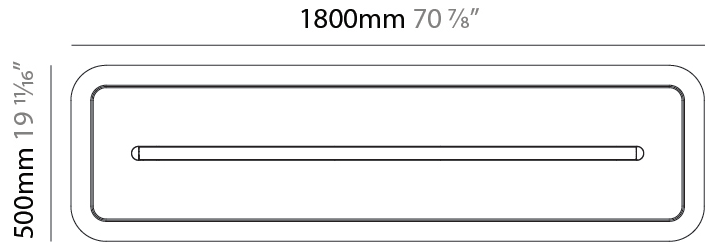

GENERAL

Series: Parallel
 Brand: Prolicht
 Division: Architectural
 Mounting Type: Suspension
 Mounting Location: Ceiling
 Subcategory: Acoustic

PHYSICAL

Shape: Oblong
 Length (mm): 1800
 Length (in): 70 ⁷/₈
 Width (mm): 500
 Width (in): 19 ¹¹/₁₆
 Light Distribution: Direct
 Fixture Finish: [SSR / BKV / CWI / CRY / HAB / UFT / ITA / RUA / FTG / MYG / LOD / PUS / FRO / FUP / KIA / POP / BLS / SPG / MEY / GOH / GUM / CHC / COM / ABZ / JAG / OBR / MOS / ROR](#)
 Holder Finish: [ANC / ASH / BNA / BTC / BZE / CEL / EGG / EVG / FOG / FOS / FST / FUA / IRI / IRO / KHA / LIC / LIM / MER / MSN / MUS / ONX / PEA / PLU / POL / PPY / RAY / ROY / RST / STE / SWD / TAN / TAU](#)

Fixture Material: Aluminum
 Cable Details: [2,000mm / 78 3/4" or 6,000mm / 236 1/4" Transparent Cable](#)

ELECTRICAL

Lamp Type: LED (Zhaga Standard)
 Input Wattage (W): 31
 Total Output Wattage (W): 28.2
 Dimming: [Phase Dimming / 0-10V Dimming / Matter Dimming](#)
 Driver Included: Yes
 Driver Location: Integrated
 Driver Type: Constant Current - 120 / 277Vac
 Driver Class: Class 2
 Input Voltage (V): 120 - 277

LED

Color Temperature (°K): [2700 / 3000 / 3500 / 4000](#)
 Nominal Lumen (lm): Max 2729
 CRI: >90 CRI
 Lamp Life (hrs): 50000

OPTICAL

Beam Angle: [46 / 62](#)

RATINGS AND CERTIFICATIONS

Certified By: CSA Certified to UL and CSA Standards
 IP rating: IP20