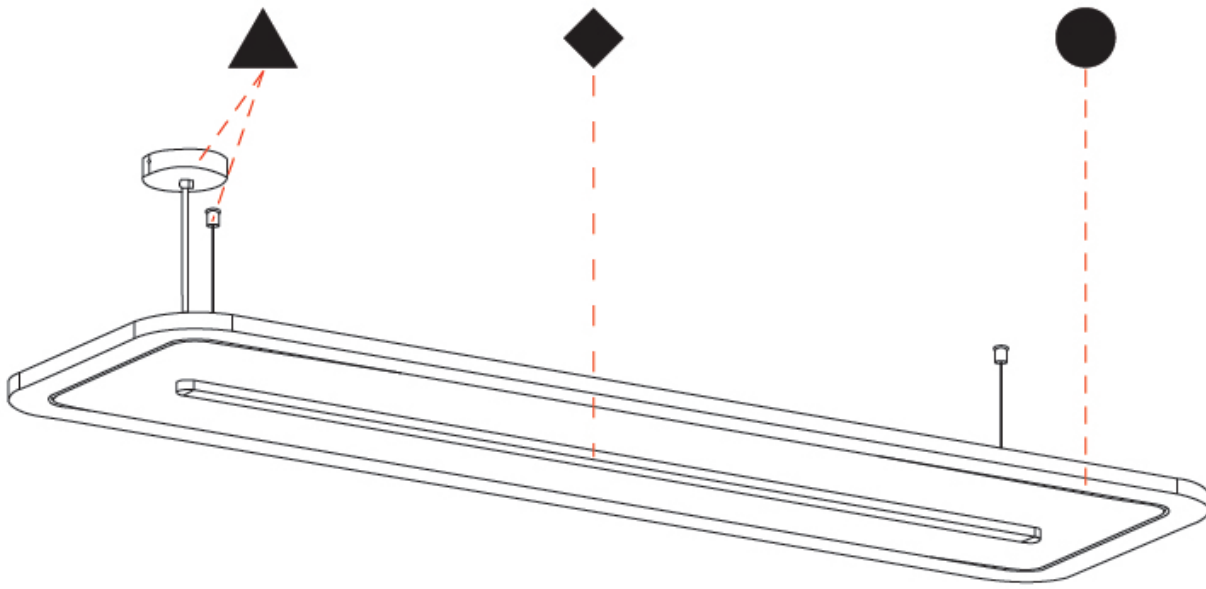

PARALLEL SUSPENSION

A300375-

PROJECT	_____
TYPE	_____
SPECIFIER	_____
QUANTITY	_____
DATE	_____

A