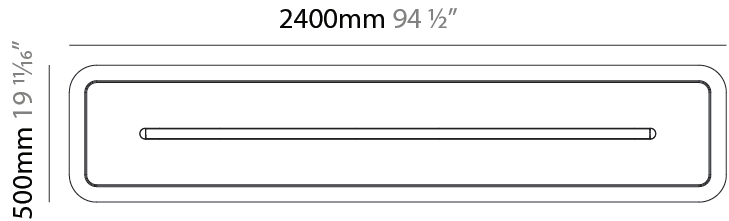

PARALLEL SUSPENSION

A300374-

base number LED Dimming Color Temperature Finishes (Diamond) Finishes (Triangle) Finish Options Diffuser Options Cable Length

- To build a product code in our configurator select the specify button on the base model # product page
- To build a manual product code on this datasheet choose from the options listed below in blue font and add the suffix to the base model #

LED

Color Temperature (°K): 2700 / 3000 / 3500 / 4000
 CRI: >90 CRI
 Lamp Life (hrs): 50000

OPTICAL

Beam Angle: 46 / 62

RATINGS AND CERTIFICATIONS

Certified By: CSA Certified to UL and CSA Standards
 IP rating: IP20