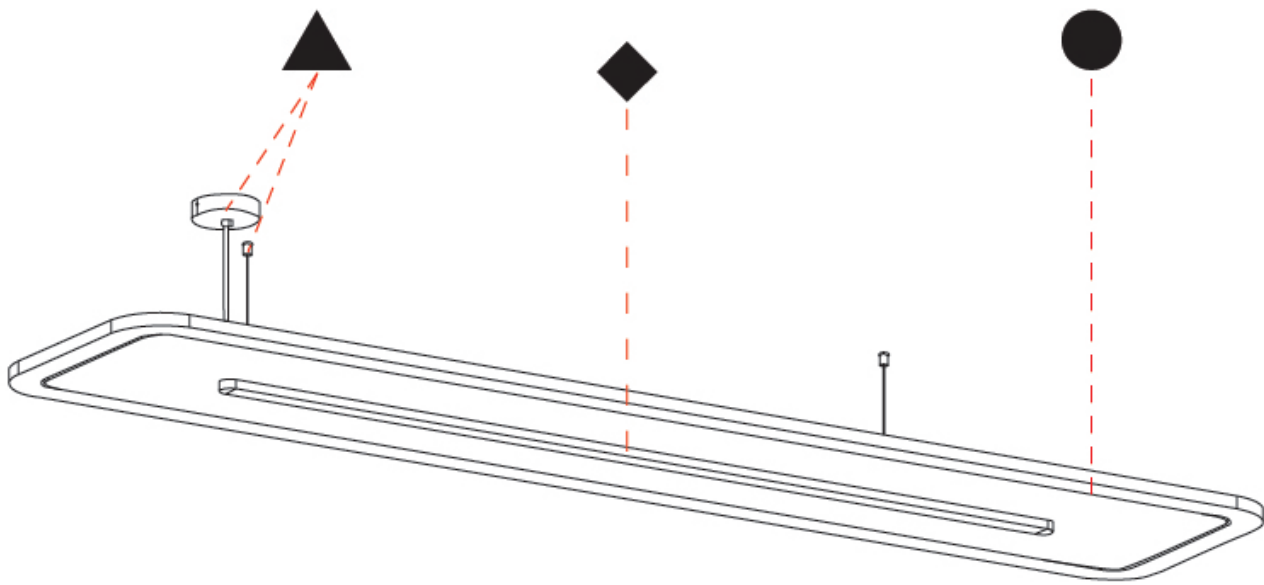

PARALLEL SUSPENSION

A300376-

PROJECT

TYPE

SPECIFIER

QUANTITY

DATE

A