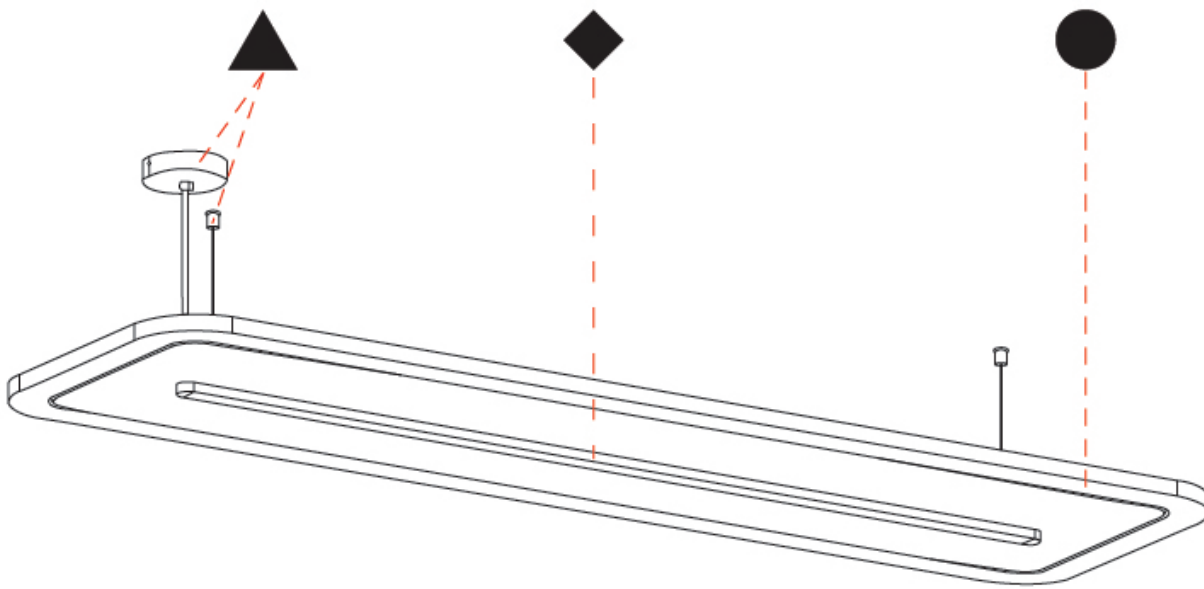

PARALLEL SUSPENSION

A300374-

PROJECT
TYPE
SPECIFIER
QUANTITY
DATE