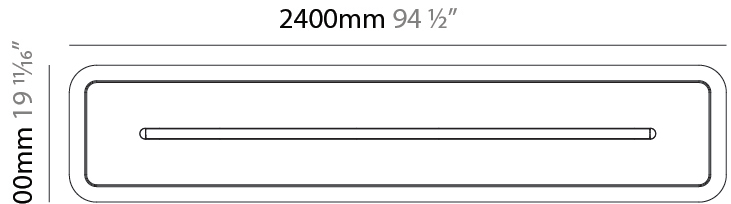

1. To build a product code in our configurator select the specify button on the base model # product page
2. To build a manual product code on this datasheet choose from the options listed below in blue font and add the suffix to the base model #

GENERAL

Series: Parallel
Partner: Prolicht
Division: Architectural
Installation: Suspension
Product Type: Acoustic
Mounting Location: Ceiling
Light Distribution: Direct

PHYSICAL

Shape: Oblong
Length (mm): 2400
Length (in): 94 1/2
Width (mm): 500
Width (in): 19 11/16
Diffuser: PMMA - Opal / Micro-Prism
Fixture Finish: SSR / BKV / CWI / CRY / HAB / UFT / ITA / RUA / FTG / MYG / LOD / PUS / FRO / FUP / KIA / POP / BLS / SPG / MEY / GOH / CHC / COM / ABZ / JAG / OBR / MOS / ROR
Acoustic Finish: SFW / CYW / SEE / SYN / MTS / PMB / TTN / CYB / STO / DPE / BES / SHB / ARE / ANE / VRD / CRF
Fixture Material: Aluminum
Primary Material: Acoustic
Cable Details: 2000mm / 78 3/4" or 6000mm / 236 1/4" Transparent Cable

ELECTRICAL

Lamp Type: LED (Zhaga Standard)
Input Wattage (W): 40
Total Output Wattage (W): 36
Dimming: Phase Dimming / 0-10V Dimming / Matter Dimming
Driver Included: Yes
Driver Location: Integrated
Driver Type: Constant Current - 120 / 277Vac
Driver Class: Class 2
Input Voltage (V): 120 - 277

LED

Color Temperature (°K): 2700 / 3000 / 3500 / 4000
CRI: >90 CRI
Lamp Life (hrs): 50000

OPTICAL

RATINGS AND CERTIFICATIONS

Certified By: CSA Certified to UL and CSA Standards
IP rating: IP20