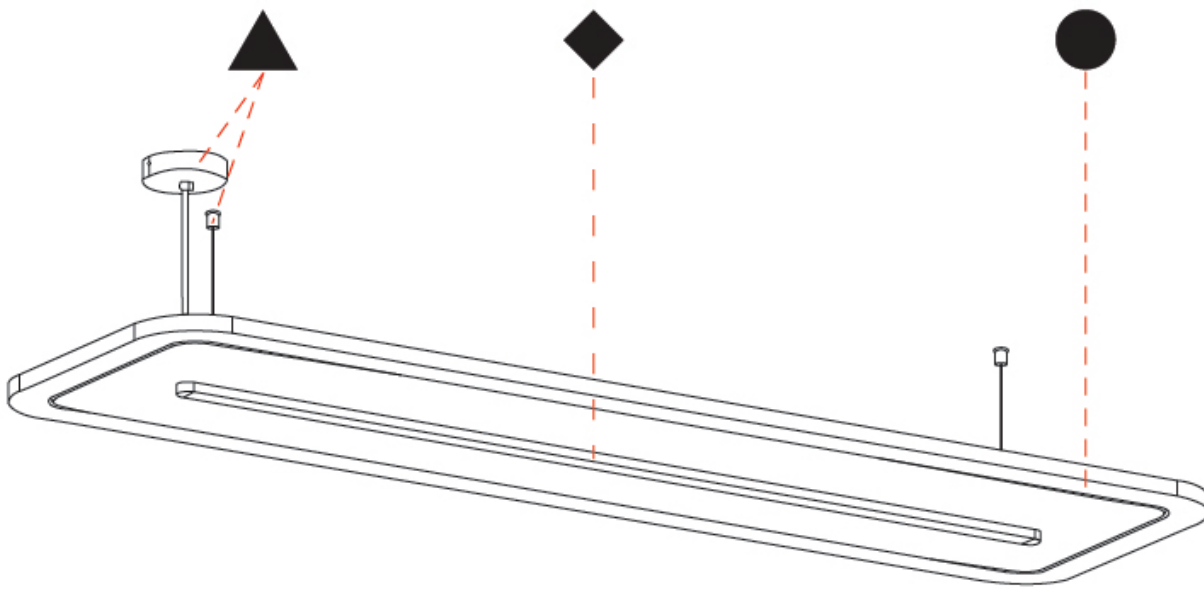

PARALLEL SUSPENSION

A300375-

PROJECT	_____
TYPE	_____
SPECIFIER	_____
QUANTITY	_____
DATE	_____

A