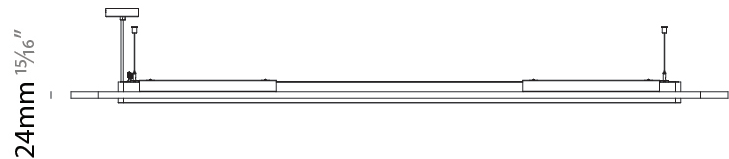

1. To build a product code in our configurator select the specify button on the base model # product page
2. To build a manual product code on this datasheet choose from the options listed below in blue font and add the suffix to the base model #

GENERAL

Series: Parallel
Partner: Prolicht
Division: Architectural
Installation: Suspension
Product Type: Acoustic
Mounting Location: Ceiling
Light Distribution: Direct

PHYSICAL

Shape: Oblong
Length (mm): 2400
Length (in): 94 1/2
Width (mm): 500
Width (in): 19 11/16
Fixture Finish: SSR / BKV / CWI / CRY / HAB / UFT / ITA / RUA / FTG / MYG / LOD / PUS / FRO / FUP / KIA / POP / BLS / SPG / MEY / GOH / CHC / COM / ABZ / JAG / OBR / MOS / ROR

Acoustic Finish: SFW / CYW / SEE / SYN / MTS / PMB / TTN / CYB / STO / DPE / BES / SHB / ARE / ANE / VRD / CRF

Fixture Material: Aluminum
Primary Material: Acoustic
Cable Details: 2000mm / 78 3/4" or 6000mm / 236 1/4" Transparent Cable

ELECTRICAL

Lamp Type: LED (Zhaga Standard)
Input Wattage (W): 40
Total Output Wattage (W): 36
Dimming: Phase Dimming / 0-10V Dimming / Matter Dimming
Driver Included: Yes
Driver Location: Integrated
Driver Type: Constant Current - 120 / 277Vac
Driver Class: Class 2
Input Voltage (V): 120 - 277

LED

Color Temperature (°K): 2700 / 3000 / 3500 / 4000
CRI: >90 CRI
Lamp Life (hrs): 50000

OPTICAL

Beam Angle: 46 / 62

RATINGS AND CERTIFICATIONS

Certified By: CSA Certified to UL and CSA Standards
IP rating: IP20