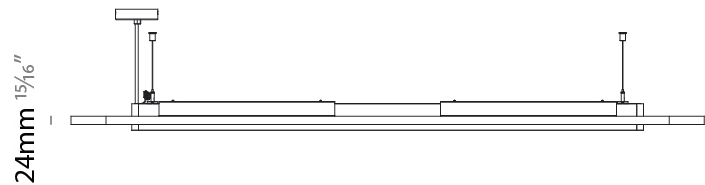

GENERAL

Series: Parallel
Partner: Prolicht
Division: Architectural
Installation: Suspension
Product Type: Acoustic
Mounting Location: Ceiling
Light Distribution: Direct

PHYSICAL

Shape: Oblong
Length (mm): 1800
Length (in): 70 ⁷/₈
Width (mm): 500
Width (in): 19 ¹¹/₁₆
Diffuser: PMMA - Opal / Micro-Prism
Fixture Finish: SSR / BKV / CWI / CRY / HAB / UFT / ITA / RUA / FTG / MYG / LOD / PUS / FRO / FUP / KIA / POP / BLS / SPG / MEY / GOH / CHC / COM / ABZ / JAG / OBR / MOS / ROR
Acoustic Finish: SFW / CYW / SEE / SYN / MTS / PMB / TTN / CYB / STO / DPE / BES / SHB / ARE / ANE / VRD / CRF
Fixture Material: Aluminum
Primary Material: Acoustic
Cable Details: 2000mm / 78 3/4" or 6000mm / 236 1/4" Transparent Cable

ELECTRICAL

Lamp Type: LED (Zhaga Standard)
Input Wattage (W): 31
Total Output Wattage (W): 28.2
Dimming: Phase Dimming / 0-10V Dimming / Matter Dimming
Driver Included: Yes
Driver Location: Integrated
Driver Type: Constant Current - 120 / 277Vac
Driver Class: Class 2
Input Voltage (V): 120 - 277

LED

Color Temperature (°K): 2700 / 3000 / 3500 / 4000
Nominal Lumen (lm): Max 2729
CRI: >90 CRI
Lamp Life (hrs): 50000

OPTICAL

RATINGS AND CERTIFICATIONS

Certified By: CSA Certified to UL and CSA Standards
IP rating: IP20

PROJECT
TYPE
SPECIFIER
QUANTITY
DATE