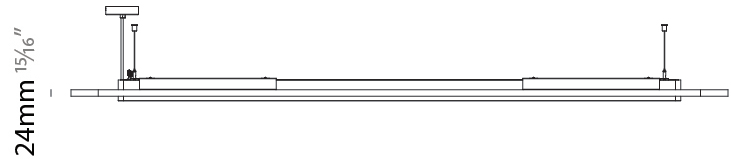

1. To build a product code in our configurator select the specify button on the base model # product page
2. To build a manual product code on this datasheet choose from the options listed below in blue font and add the suffix to the base model #

GENERAL

Series: Parallel
Partner: Prolicht
Division: Architectural
Installation: Suspension
Product Type: Acoustic
Mounting Location: Ceiling
Light Distribution: Direct

PHYSICAL

Shape: Oblong
Length (mm): 2400
Length (in): 94 1/2
Width (mm): 500
Width (in): 19 11/16
Diffuser: PMMA - Opal / Micro-Prism
Fixture Finish: SSR / BKV / CWI / CRY / HAB / UFT / ITA / RUA / FTG / MYG / LOD / PUS / FRO / FUP / KIA / POP / BLS / SPG / MEY / GOH / CHC / COM / ABZ / JAG / OBR / MOS / ROR
Acoustic Finish: SFW / CYW / SEE / SYN / MTS / PMB / TTN / CYB / STO / DPE / BES / SHB / ARE / ANE / VRD / CRF
Fixture Material: Aluminum
Primary Material: Acoustic
Cable Details: 2000mm / 78 3/4" or 6000mm / 236 1/4" Transparent Cable

ELECTRICAL

Lamp Type: LED (Zhaga Standard)
Input Wattage (W): 40
Total Output Wattage (W): 36
Dimming: Phase Dimming / 0-10V Dimming / Matter Dimming
Driver Included: Yes
Driver Location: Integrated
Driver Type: Constant Current - 120 / 277Vac
Driver Class: Class 2
Input Voltage (V): 120 - 277

LED

Color Temperature (°K): 2700 / 3000 / 3500 / 4000
CRI: >90 CRI
Lamp Life (hrs): 50000

OPTICAL

RATINGS AND CERTIFICATIONS

Certified By: CSA Certified to UL and CSA Standards
IP rating: IP20