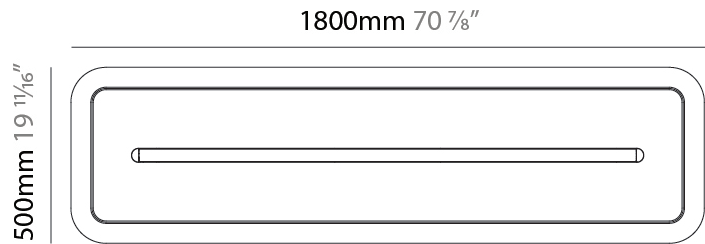

GENERAL

Series: Parallel
 Partner: Prolicht
 Division: Architectural
 Installation: Suspension
 Product Type: Acoustic
 Mounting Location: Ceiling
 Light Distribution: Direct

PHYSICAL

Shape: Oblong
 Length (mm): 1800
 Length (in): 70 ⁷/₈
 Width (mm): 500
 Width (in): 19 ¹¹/₁₆
 Diffuser: PMMA - Opal / Micro-Prism
 Fixture Finish: SSR / BKV / CWI / CRY / HAB / UFT / ITA / RUA / FTG / MYG / LOD / PUS / FRO / FUP / KIA / POP / BLS / SPG / MEY / GOH / CHC / COM / ABZ / JAG / OBR / MOS / ROR
 Acoustic Finish: SFW / CYW / SEE / SYN / MTS / PMB / TTN / CYB / STO / DPE / BES / SHB / ARE / ANE / VRD / CRF
 Fixture Material: Aluminum
 Primary Material: Acoustic
 Cable Details: 2000mm / 78 3/4" or 6000mm / 236 1/4" Transparent Cable

GENERAL

Series: Parallel
 Partner: Prolicht
 Division: Architectural
 Installation: Suspension
 Product Type: Acoustic
 Mounting Location: Ceiling
 Light Distribution: Direct

PHYSICAL

Shape: Oblong
 Length (mm): 1800
 Length (in): 70 ⁷/₈
 Width (mm): 500
 Width (in): 19 ¹¹/₁₆
 Fixture Finish: [SSR / BKV / CWI / CRY / HAB / UFT / ITA / RUA / FTG / MYG / LOD / PUS / FRO / FUP / KIA / POP / BLS / SPG / MEY / GOH / CHC / COM / ABZ / JAG / OBR / MOS / ROR](#)
 Acoustic Finish: [SFW / CYW / SEE / SYN / MTS / PMB / TTN / CYB / STO / DPE / BES / SHB / ARE / ANE / VRD / CRF](#)
 Fixture Material: Aluminum
 Primary Material: Acoustic
 Cable Details: [2000mm / 78 3/4" or 6000mm / 236 1/4" Transparent Cable](#)

LED

Color Temperature (°K): [2700 / 3000 / 3500 / 4000](#)
 Nominal Lumen (lm): Max 2729
 CRI: >90 CRI
 Lamp Life (hrs): 50000

OPTICAL

Beam Angle: [46 / 62](#)

RATINGS AND CERTIFICATIONS

Certified By: CSA Certified to UL and CSA Standards
 IP rating: IP20