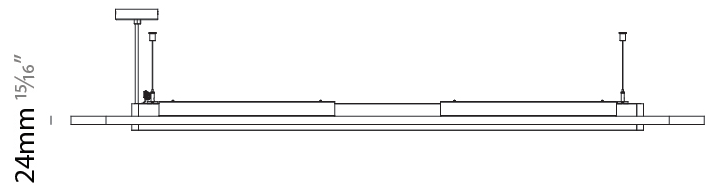

GENERAL

Series: Parallel
Brand: Prolicht
Division: Architectural
Mounting Type: Suspension
Mounting Location: Ceiling
Subcategory: Acoustic

PHYSICAL

Shape: Oblong
Length (mm): 1800
Length (in): 70 ⁷/₈
Width (mm): 500
Width (in): 19 ¹¹/₁₆
Light Distribution: Direct
Diffuser: PMMA - Opal / Micro-Prism
Fixture Finish: SSR / BKV / CWI / CRY / HAB / UFT / ITA / RUA / FTG / MYG / LOD / PUS / FRO / FUP / KIA / POP / BLS / SPG / MEY / GOH / GUM / CHC / COM / ABZ / JAG / OBR / MOS / ROR
Holder Finish: ANC / ASH / BNA / BTC / BZE / CEL / EGG / EVG / FOG / FOS / FST / FUA / IRI / IRO / KHA / LIC / LIM / MER / MSN / MUS / ONX / PEA / PLU / POL / PPY / RAY / ROY / RST / STE / SWD / TAN / TAU
Fixture Material: Aluminum
Cable Details: 2,000mm / 78 3/4" or 6,000mm / 236 1/4" Transparent Cable

ELECTRICAL

Lamp Type: LED (Zhaga Standard)
Input Wattage (W): 31
Total Output Wattage (W): 28.2
Dimming: Phase Dimming / 0-10V Dimming / Matter Dimming
Driver Included: Yes
Driver Location: Integrated
Driver Type: Constant Current - 120 / 277Vac
Driver Class: Class 2
Input Voltage (V): 120 - 277

LED

Color Temperature (°K): 2700 / 3000 / 3500 / 4000
Nominal Lumen (lm): Max 2729
CRI: >90 CRI
Lamp Life (hrs): 50000

OPTICAL

RATINGS AND CERTIFICATIONS

Certified By: CSA Certified to UL and CSA Standards
IP rating: IP20