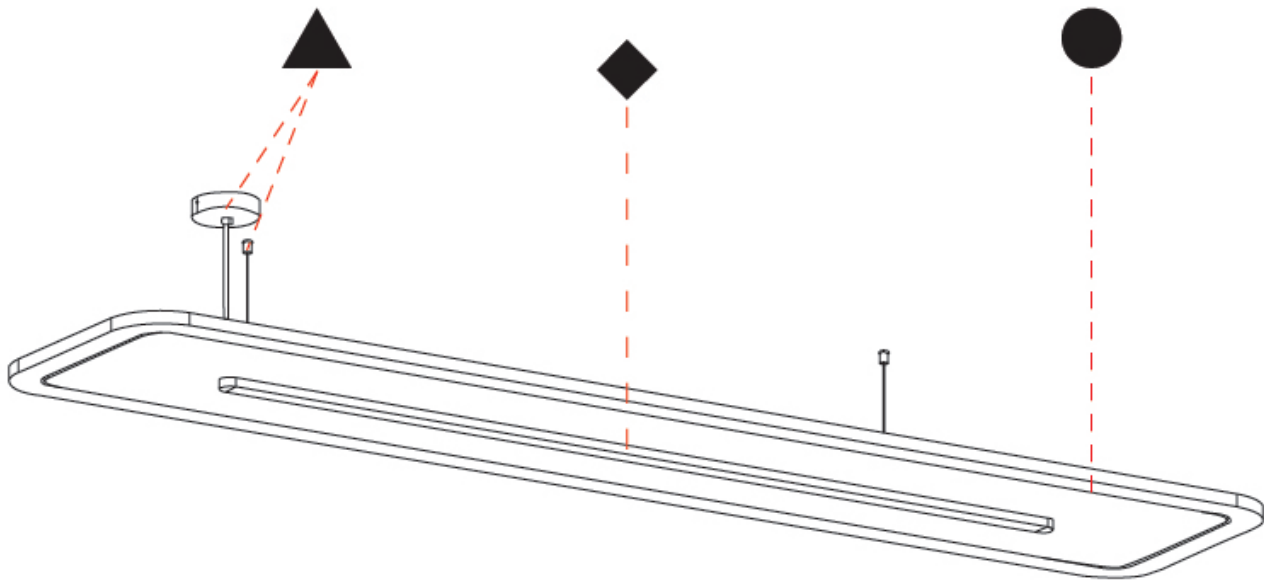

PARALLEL SUSPENSION

A300377- : A300377-DP-30K-01-01-ANC-01-20

PROJECT

TYPE

SPECIFIER

QUANTITY

DATE

A