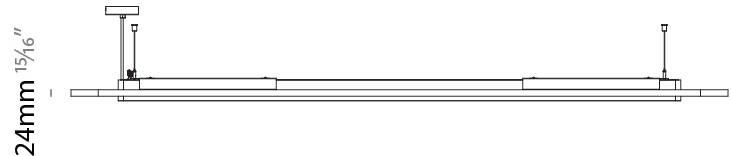

GENERAL

Series: Parallel _____
Brand: Prolicht _____
Division: Architectural _____
Mounting Type: Suspension _____
Mounting Location: Ceiling _____
Subcategory: Acoustic _____

PHYSICAL

Shape: Oblong _____
Length (mm): 2400 _____
Length (in): 94 ½ _____
Width (mm): 500 _____
Width (in): 19 11/16 _____
Light Distribution: Direct _____
Diffuser: PMMA - Opal _____
Fixture Finish: [SSR / BKV / CWI / CRY / HAB / UFT / ITA / RUA / FTG / MYG / LOD / PUS / FRO / FUP / KIA / POP / BLS / SPG / MEY / GOH / GUM / CHC / COM / ABZ / JAG / OBR / MOS / ROR](#) _____
Holder Finish: [ANC / ASH / BNA / BTC / BZE / CEL / EGG / EVG / FOG / FOS / FST / FUA / IRI / IRO / KHA / LIC / LIM / MER / MSN / MUS / ONX / PEA / PLU / POL / PPY / RAY / ROY / RST / STE / SWD / TAN / TAU](#) _____
Fixture Material: Aluminum _____
Cable Details: [2,000mm / 78 3/4" Transparent Cable](#) _____

ELECTRICAL

Lamp Type: LED (Zhaga Standard) _____
Input Wattage (W): 40 _____
Total Output Wattage (W): 36 _____
Dimming: [Phase Dimming (120Vac Only)](#) _____
Driver Included: Yes _____
Driver Location: Integrated _____
Driver Type: Constant Current - 120 / 277Vac _____
Driver Class: Class 2 _____
Input Voltage (V): 120 - 277 _____

LED

[Color Temperature (°K): 3000](#) _____
CRI: >90 CRI _____
Lamp Life (hrs): 50000 _____

OPTICAL

[Beam Angle: 46 / 62](#) _____

RATINGS AND CERTIFICATIONS

Certified By: CSA Certified to UL and CSA Standards _____
IP rating: IP20 _____