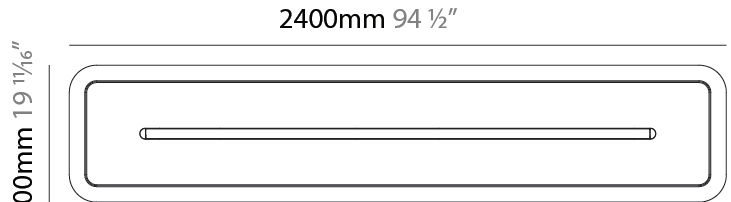

GENERAL

Series: Parallel
Brand: Prolicht
Division: Architectural
Mounting Type: Suspension
Mounting Location: Ceiling
Subcategory: Acoustic

PHYSICAL

Shape: Oblong
Length (mm): 2400
Length (in): 94 1/2
Width (mm): 500
Width (in): 19 11/16
Light Distribution: Direct
Diffuser: PMMA - Opal / Micro-Prism
Fixture Finish: SSR / BKV / CWI / CRY / HAB / UFT / ITA / RUA / FTG / MYG / LOD / PUS / FRO / FUP / KIA / POP / BLS / SPG / MEY / GOH / GUM / CHC / COM / ABZ / JAG / OBR / MOS / ROR
Holder Finish: ANC / ASH / BNA / BTC / BZE / CEL / EGG / EVG / FOG / FOS / FST / FUA / IRI / IRO / KHA / LIC / LIM / MER / MSN / MUS / ONX / PEA / PLU / POL / PPY / RAY / ROY / RST / STE / SWD / TAN / TAU
Fixture Material: Aluminum
Cable Details: 2,000mm / 78 3/4" or 6,000mm / 236 1/4" Transparent Cable

ELECTRICAL

Lamp Type: LED (Zhaga Standard)
Input Wattage (W): 40
Total Output Wattage (W): 36
Dimming: Phase Dimming / 0-10V Dimming / Matter Dimming
Driver Included: Yes
Driver Location: Integrated
Driver Type: Constant Current - 120 / 277Vac
Driver Class: Class 2
Input Voltage (V): 120 - 277

LED

Color Temperature (°K): 2700 / 3000 / 3500 / 4000
CRI: >90 CRI
Lamp Life (hrs): 50000

OPTICAL

RATINGS AND CERTIFICATIONS

Certified By: CSA Certified to UL and CSA Standards
IP rating: IP20