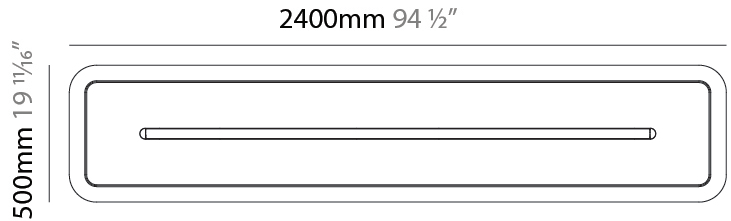

GENERAL

Series: Parallel _____
Brand: Prolicht _____
Division: Architectural _____
Mounting Type: Suspension _____
Mounting Location: Ceiling _____
Subcategory: Acoustic _____

PHYSICAL

Shape: Oblong _____
Length (mm): 2400 _____
Length (in): 94 ½ _____
Width (mm): 500 _____
Width (in): 19 11/16 _____
Light Distribution: Direct _____
Diffuser: PMMA - Opal _____
Fixture Finish: [SSR / BKV / CWI / CRY / HAB / UFT / ITA / RUA / FTG / MYG / LOD / PUS / FRO / FUP / KIA / POP / BLS / SPG / MEY / GOH / GUM / CHC / COM / ABZ / JAG / OBR / MOS / ROR](#) _____
Holder Finish: [ANC / ASH / BNA / BTC / BZE / CEL / EGG / EVG / FOG / FOS / FST / FUA / IRI / IRO / KHA / LIC / LIM / MER / MSN / MUS / ONX / PEA / PLU / POL / PPY / RAY / ROY / RST / STE / SWD / TAN / TAU](#) _____
Fixture Material: Aluminum _____
Cable Details: [2,000mm / 78 3/4" Transparent Cable](#) _____

ELECTRICAL

Lamp Type: LED (Zhaga Standard) _____
Input Wattage (W): 40 _____
Total Output Wattage (W): 36 _____
Dimming: [Phase Dimming (120Vac Only)](#) _____
Driver Included: Yes _____
Driver Location: Integrated _____
Driver Type: Constant Current - 120 / 277Vac _____
Driver Class: Class 2 _____
Input Voltage (V): 120 - 277 _____

LED

[Color Temperature (°K): 3000](#) _____
CRI: >90 CRI _____
Lamp Life (hrs): 50000 _____

OPTICAL

[Beam Angle: 46 / 62](#) _____

RATINGS AND CERTIFICATIONS

Certified By: CSA Certified to UL and CSA Standards _____
IP rating: IP20 _____