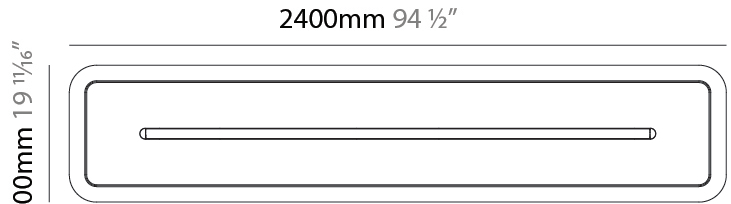

1. To build a product code in our configurator select the specify button on the base model # product page
2. To build a manual product code on this datasheet choose from the options listed below in blue font and add the suffix to the base model #

GENERAL

Series: Parallel
Brand: Prolicht
Division: Architectural
Mounting Type: Suspension
Mounting Location: Ceiling
Subcategory: Acoustic

PHYSICAL

Shape: Oblong
Length (mm): 2400
Length (in): 94 1/2
Width (mm): 500
Width (in): 19 11/16
Light Distribution: Direct
Fixture Finish: SSR / BKV / CWI / CRY / HAB / UFT / ITA / RUA / FTG / MYG / LOD / PUS / FRO / FUP / KIA / POP / BLS / SPG / MEY / GOH / GUM / CHC / COM / ABZ / JAG / OBR / MOS / ROR
Holder Finish: ANC / ASH / BNA / BTC / BZE / CEL / EGG / EVG / FOG / FOS / FST / FUA / IRI / IRO / KHA / LIC / LIM / MER / MSN / MUS / ONX / PEA / PLU / POL / PPY / RAY / ROY / RST / STE / SWD / TAN / TAU

Fixture Material: Aluminum
Cable Details: 2,000mm / 78 3/4" or 6,000mm / 236 1/4" Transparent Cable

ELECTRICAL

Lamp Type: LED (Zhaga Standard)
Input Wattage (W): 40
Total Output Wattage (W): 36
Dimming: Phase Dimming / 0-10V Dimming / Matter Dimming
Driver Included: Yes
Driver Location: Integrated
Driver Type: Constant Current - 120 / 277Vac
Driver Class: Class 2
Input Voltage (V): 120 - 277

LED

Color Temperature (°K): 2700 / 3000 / 3500 / 4000
CRI: >90 CRI
Lamp Life (hrs): 50000

OPTICAL

Beam Angle: 46 / 62

RATINGS AND CERTIFICATIONS

Certified By: CSA Certified to UL and CSA Standards
IP rating: IP20