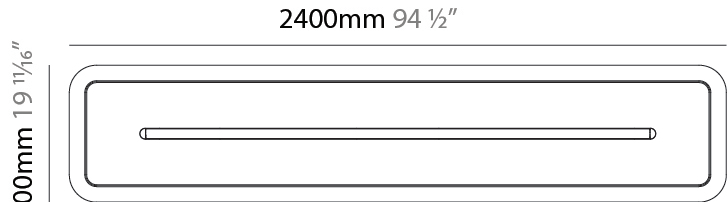

1. To build a product code in our configurator select the specify button on the base model # product page
2. To build a manual product code on this datasheet choose from the options listed below in blue font and add the suffix to the base model #

GENERAL

Series: Parallel
Partner: Prolicht
Division: Architectural
Installation: Suspension
Product Type: Acoustic
Mounting Location: Ceiling
Light Distribution: Direct

PHYSICAL

Shape: Oblong
Length (mm): 2400
Length (in): 94 1/2
Width (mm): 500
Width (in): 19 11/16
Diffuser: [PMMA - Opal / Micro-Prism](#)
Fixture Finish: [SSR / BKV / CWI / CRY / HAB / UFT / ITA / RUA / FTG / MYG / LOD / PUS / FRO / FUP / KIA / POP / BLS / SPG / MEY / GOH / CHC / COM / ABZ / JAG / OBR / MOS / ROR](#)
Acoustic Finish: [SFW / CYW / SEE / SYN / MTS / PMB / TTN / CYB / STO / DPE / BES / SHB / ARE / ANE / VRD / CRF](#)
Fixture Material: Aluminum
Primary Material: Acoustic
Cable Details: 2000mm / 78 3/4" or 6000mm / 236 1/4" Transparent Cable

ELECTRICAL

Lamp Type: LED (Zhaga Standard)
Input Wattage (W): 40
Total Output Wattage (W): 36
Dimming: [Phase Dimming / 0-10V Dimming / Matter Dimming](#)
Driver Included: Yes
Driver Location: Integrated
Driver Type: Constant Current - 120 / 277Vac
Driver Class: Class 2
Input Voltage (V): 120 - 277

LED

Color Temperature (°K): 2700 / 3000 / 3500 / 4000
CRI: >90 CRI
Lamp Life (hrs): 50000

OPTICAL

RATINGS AND CERTIFICATIONS

Certified By: CSA Certified to UL and CSA Standards
IP rating: IP20