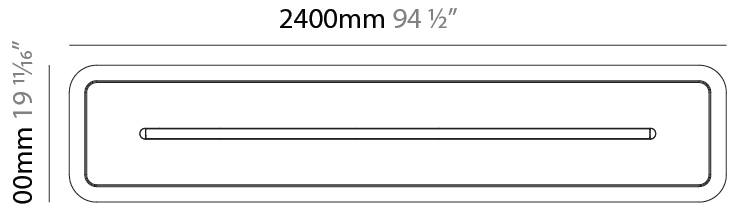

GENERAL

Series: Parallel
 Partner: Prolicht
 Division: Architectural
 Installation: Suspension
 Product Type: Acoustic
 Mounting Location: Ceiling
 Light Distribution: Direct

PHYSICAL

Shape: Oblong
 Length (mm): 2400
 Length (in): 94 1/2
 Width (mm): 500
 Width (in): 19 11/16
 Fixture Finish: SSR / BKV / CWI / CRY / HAB / UFT / ITA / RUA / FTG / MYG / LOD / PUS / FRO / FUP / KIA / POP / BLS / SPG / MEY / GOH / CHC / COM / ABZ / JAG / OBR / MOS / ROR

LED

Color Temperature (°K): 2700 / 3000 / 3500 / 4000
 CRI: >90 CRI
 Lamp Life (hrs): 50000

OPTICAL

Beam Angle: 46 / 62

RATINGS AND CERTIFICATIONS

Certified By: CSA Certified to UL and CSA Standards
 IP rating: IP20