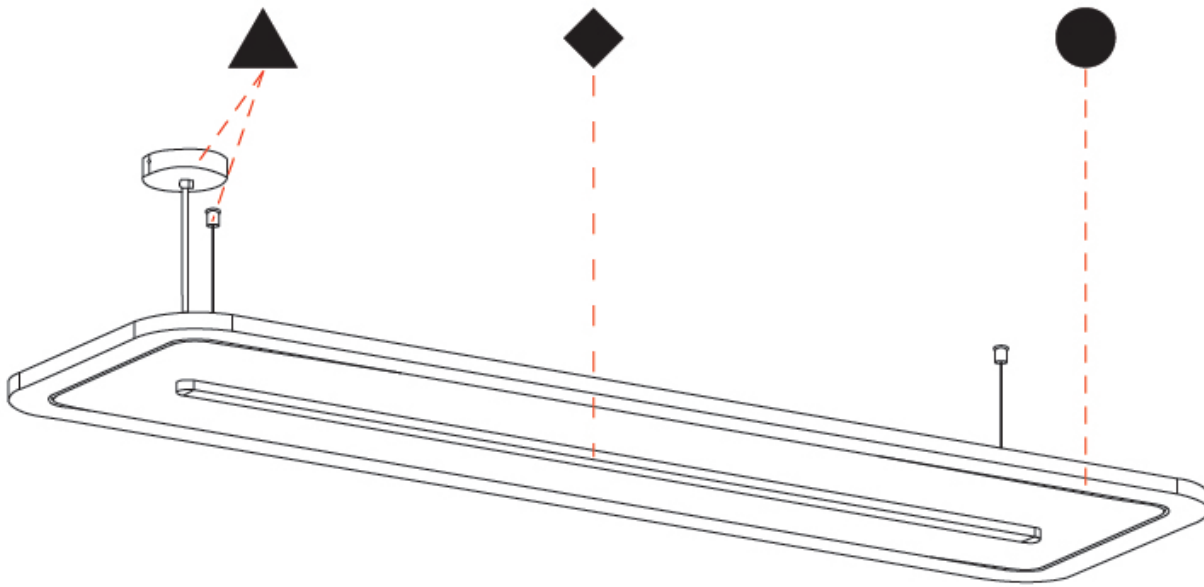

PARALLEL SUSPENSION

A300374-

PROJECT	_____
TYPE	_____
SPECIFIER	_____
QUANTITY	_____
DATE	_____