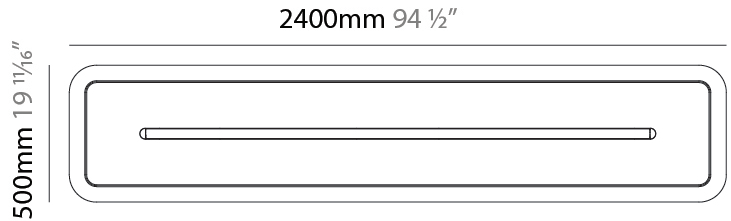

PARALLEL SUSPENSION

A300374-

base number LED Dimming Color Temperature Finishes (Diamond) Finishes (Triangle) Finish Options Diffuser Options Cable Length

- To build a product code in our configurator select the specify button on the base model # product page
- To build a manual product code on this datasheet choose from the options listed below in blue font and add the suffix to the base model #

LED

Color Temperature (°K): 2700 / 3000 / 3500 / 4000
 CRI: >90 CRI
 Lamp Life (hrs): 50000

OPTICAL

Beam Angle: 46 / 62

RATINGS AND CERTIFICATIONS

Certified By: CSA Certified to UL and CSA Standards
 IP rating: IP20