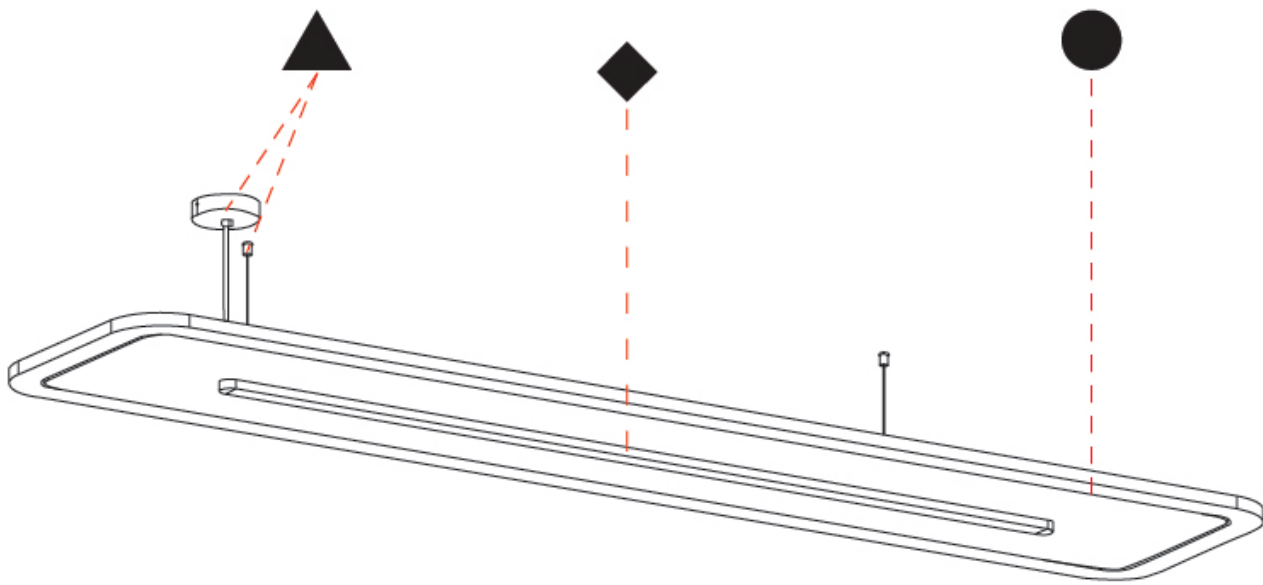

PARALLEL SUSPENSION

A300377- : A300377-DP-30K-01-01-ANC-01-20

PROJECT

TYPE

SPECIFIER

QUANTITY

DATE

A