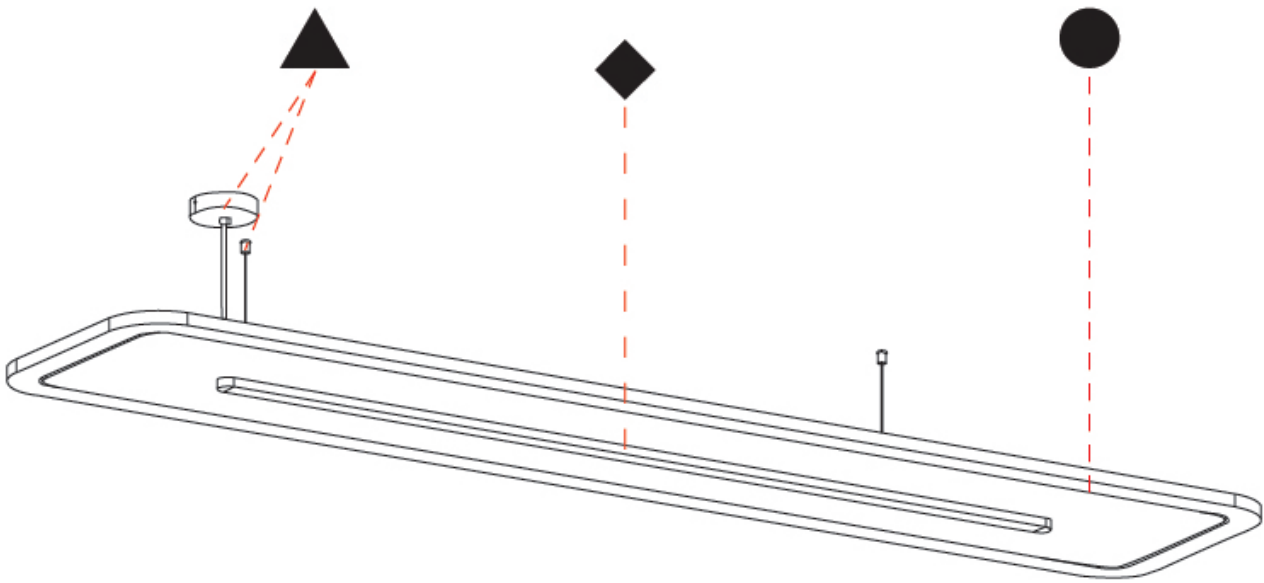

PARALLEL SUSPENSION

A300377- : A300377-DP-30K-01-01-ANC-01-20

PROJECT

TYPE

SPECIFIER

QUANTITY

DATE

A