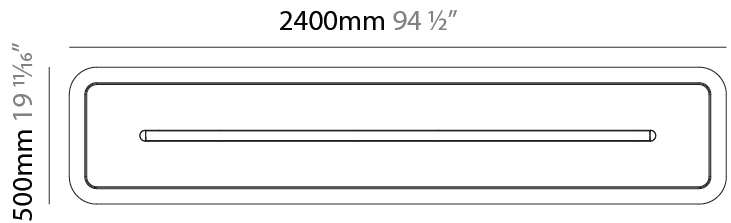

GENERAL

Series: Parallel _____
Brand: Prolicht _____
Division: Architectural _____
Mounting Type: Suspension _____
Mounting Location: Ceiling _____
Subcategory: Acoustic _____

PHYSICAL

Shape: Oblong _____
Length (mm): 2400 _____
Length (in): 94 ½ _____
Width (mm): 500 _____
Width (in): 19 11/16 _____
Light Distribution: Direct _____
Diffuser: PMMA - Opal _____
Fixture Finish: [SSR / BKV / CWI / CRY / HAB / UFT / ITA / RUA / FTG / MYG / LOD / PUS / FRO / FUP / KIA / POP / BLS / SPG / MEY / GOH / GUM / CHC / COM / ABZ / JAG / OBR / MOS / ROR](#) _____
Holder Finish: [ANC / ASH / BNA / BTC / BZE / CEL / EGG / EVG / FOG / FOS / FST / FUA / IRI / IRO / KHA / LIC / LIM / MER / MSN / MUS / ONX / PEA / PLU / POL / PPY / RAY / ROY / RST / STE / SWD / TAN / TAU](#) _____
Fixture Material: Aluminum _____
Cable Details: [2,000mm / 78 3/4" Transparent Cable](#) _____

ELECTRICAL

Lamp Type: LED (Zhaga Standard) _____
Input Wattage (W): 40 _____
Total Output Wattage (W): 36 _____
Dimming: [Phase Dimming (120Vac Only)](#) _____
Driver Included: Yes _____
Driver Location: Integrated _____
Driver Type: Constant Current - 120 / 277Vac _____
Driver Class: Class 2 _____
Input Voltage (V): 120 - 277 _____

LED

[Color Temperature (°K): 3000](#) _____
CRI: >90 CRI _____
Lamp Life (hrs): 50000 _____

OPTICAL

[Beam Angle: 46 / 62](#) _____

RATINGS AND CERTIFICATIONS

Certified By: CSA Certified to UL and CSA Standards _____
IP rating: IP20 _____