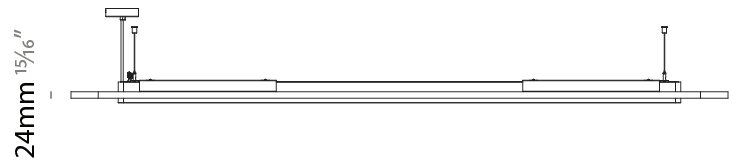

1. To build a product code in our configurator select the specify button on the base model # product page
2. To build a manual product code on this datasheet choose from the options listed below in blue font and add the suffix to the base model #

GENERAL

Series: Parallel
Partner: Prolicht
Division: Architectural
Installation: Suspension
Product Type: Acoustic
Mounting Location: Ceiling
Light Distribution: Direct

PHYSICAL

Shape: Oblong
Length (mm): 2400
Length (in): 94 1/2
Width (mm): 500
Width (in): 19 11/16
Diffuser: [PMMA - Opal / Micro-Prism](#)
Fixture Finish: [SSR / BKV / CWI / CRY / HAB / UFT / ITA / RUA / FTG / MYG / LOD / PUS / FRO / FUP / KIA / POP / BLS / SPG / MEY / GOH / CHC / COM / ABZ / JAG / OBR / MOS / ROR](#)
Acoustic Finish: [SFW / CYW / SEE / SYN / MTS / PMB / TTN / CYB / STO / DPE / BES / SHB / ARE / ANE / VRD / CRF](#)
Fixture Material: Aluminum
Primary Material: Acoustic
Cable Details: 2000mm / 78 3/4" or 6000mm / 236 1/4" Transparent Cable

ELECTRICAL

Lamp Type: LED (Zhaga Standard)
Input Wattage (W): 40
Total Output Wattage (W): 36
Dimming: [Phase Dimming / 0-10V Dimming / Matter Dimming](#)
Driver Included: Yes
Driver Location: Integrated
Driver Type: Constant Current - 120 / 277Vac
Driver Class: Class 2
Input Voltage (V): 120 - 277

LED

Color Temperature (°K): 2700 / 3000 / 3500 / 4000
CRI: >90 CRI
Lamp Life (hrs): 50000

OPTICAL

RATINGS AND CERTIFICATIONS

Certified By: CSA Certified to UL and CSA Standards
IP rating: IP20