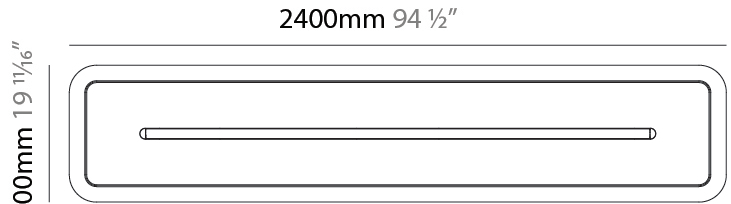

GENERAL

Series: Parallel
 Partner: Prolicht
 Division: Architectural
 Installation: Suspension
 Product Type: Acoustic
 Mounting Location: Ceiling
 Light Distribution: Direct

PHYSICAL

Shape: Oblong
 Length (mm): 2400
 Length (in): 94 1/2
 Width (mm): 500
 Width (in): 19 11/16
 Fixture Finish: [SSR / BKV / CWI / CRY / HAB / UFT / ITA / RUA / FTG / MYG / LOD / PUS / FRO / FUP / KIA / POP / BLS / SPG / MEY / GOH / CHC / COM / ABZ / JAG / OBR / MOS / ROR](#)
 Acoustic Finish: [SFW / CYW / SEE / SYN / MTS / PMB / TTN / CYB / STO / DPE / BES / SHB / ARE / ANE / VRD / CRF](#)
 Fixture Material: Aluminum
 Primary Material: Acoustic
 Cable Details: [2000mm / 78 3/4" or 6000mm / 236 1/4" Transparent Cable](#)

LED

Color Temperature (°K): [2700 / 3000 / 3500 / 4000](#)
 CRI: >90 CRI
 Lamp Life (hrs): 50000

OPTICAL

Beam Angle: [46 / 62](#)

RATINGS AND CERTIFICATIONS

Certified By: CSA Certified to UL and CSA Standards
 IP rating: IP20