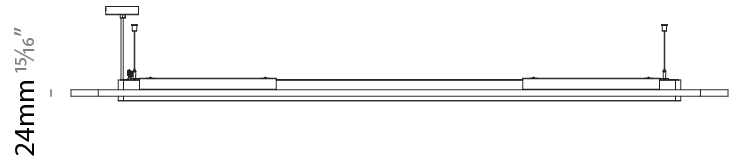

1. To build a product code in our configurator select the specify button on the base model # product page
2. To build a manual product code on this datasheet choose from the options listed below in blue font and add the suffix to the base model #

GENERAL

Series: Parallel
Partner: Prolicht
Division: Architectural
Installation: Suspension
Product Type: Acoustic
Mounting Location: Ceiling
Light Distribution: Direct

PHYSICAL

Shape: Oblong
Length (mm): 2400
Length (in): 94 1/2
Width (mm): 500
Width (in): 19 11/16
Fixture Finish: [SSR / BKV / CWI / CRY / HAB / UFT / ITA / RUA / FTG / MYG / LOD / PUS / FRO / FUP / KIA / POP / BLS / SPG / MEY / GOH / CHC / COM / ABZ / JAG / OBR / MOS / ROR](#)
Acoustic Finish: [SFW / CYW / SEE / SYN / MTS / PMB / TTN / CYB / STO / DPE / BES / SHB / ARE / ANE / VRD / CRF](#)
Fixture Material: Aluminum
Primary Material: Acoustic
Cable Details: [2000mm / 78 3/4" or 6000mm / 236 1/4" Transparent Cable](#)

ELECTRICAL

Lamp Type: LED (Zhaga Standard)
Input Wattage (W): 40
Total Output Wattage (W): 36
Dimming: [Phase Dimming / 0-10V Dimming / Matter Dimming](#)
Driver Included: Yes
Driver Location: Integrated
Driver Type: Constant Current - 120 / 277Vac
Driver Class: Class 2
Input Voltage (V): 120 - 277

LED

Color Temperature (°K): [2700 / 3000 / 3500 / 4000](#)
CRI: >90 CRI
Lamp Life (hrs): 50000

OPTICAL

Beam Angle: [46 / 62](#)

RATINGS AND CERTIFICATIONS

Certified By: CSA Certified to UL and CSA Standards
IP rating: IP20