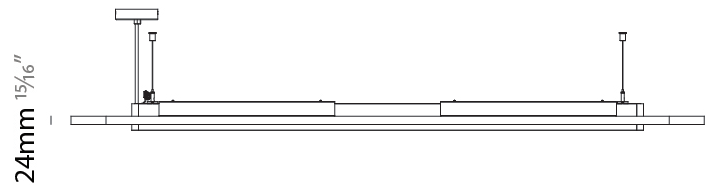

GENERAL

Series: Parallel
Brand: Prolicht
Division: Architectural
Mounting Type: Suspension
Mounting Location: Ceiling
Subcategory: Acoustic

PHYSICAL

Shape: Oblong
Length (mm): 1800
Length (in): 70 ⁷/₈
Width (mm): 500
Width (in): 19 ¹¹/₁₆
Light Distribution: Direct
Diffuser: PMMA - Opal / Micro-Prism
Fixture Finish: SSR / BKV / CWI / CRY / HAB / UFT / ITA / RUA / FTG / MYG / LOD / PUS / FRO / FUP / KIA / POP / BLS / SPG / MEY / GOH / GUM / CHC / COM / ABZ / JAG / OBR / MOS / ROR
Holder Finish: ANC / ASH / BNA / BTC / BZE / CEL / EGG / EVG / FOG / FOS / FST / FUA / IRI / IRO / KHA / LIC / LIM / MER / MSN / MUS / ONX / PEA / PLU / POL / PPY / RAY / ROY / RST / STE / SWD / TAN / TAU
Fixture Material: Aluminum
Cable Details: 2,000mm / 78 3/4" or 6,000mm / 236 1/4" Transparent Cable

ELECTRICAL

Lamp Type: LED (Zhaga Standard)
Input Wattage (W): 31
Total Output Wattage (W): 28.2
Dimming: Phase Dimming / 0-10V Dimming / Matter Dimming
Driver Included: Yes
Driver Location: Integrated
Driver Type: Constant Current - 120 / 277Vac
Driver Class: Class 2
Input Voltage (V): 120 - 277

LED

Color Temperature (°K): 2700 / 3000 / 3500 / 4000
Nominal Lumen (lm): Max 2729
CRI: >90 CRI
Lamp Life (hrs): 50000

OPTICAL

RATINGS AND CERTIFICATIONS

Certified By: CSA Certified to UL and CSA Standards
IP rating: IP20

PROJECT
TYPE
SPECIFIER
QUANTITY
DATE