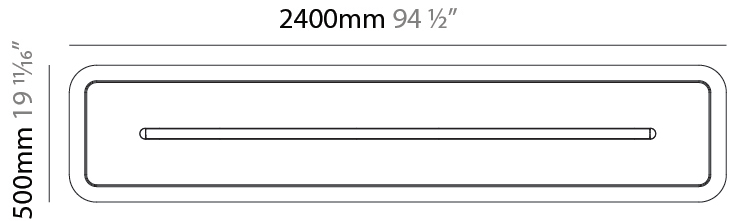

GENERAL

Series: Parallel _____
Brand: Prolicht _____
Division: Architectural _____
Mounting Type: Suspension _____
Mounting Location: Ceiling _____
Subcategory: Acoustic _____

PHYSICAL

Shape: Oblong _____
Length (mm): 2400 _____
Length (in): 94 ½ _____
Width (mm): 500 _____
Width (in): 19 11/16 _____
Light Distribution: Direct _____
Diffuser: PMMA - Opal _____
Fixture Finish: [SSR / BKV / CWI / CRY / HAB / UFT / ITA / RUA / FTG / MYG / LOD / PUS / FRO / FUP / KIA / POP / BLS / SPG / MEY / GOH / GUM / CHC / COM / ABZ / JAG / OBR / MOS / ROR](#) _____
Holder Finish: [ANC / ASH / BNA / BTC / BZE / CEL / EGG / EVG / FOG / FOS / FST / FUA / IRI / IRO / KHA / LIC / LIM / MER / MSN / MUS / ONX / PEA / PLU / POL / PPY / RAY / ROY / RST / STE / SWD / TAN / TAU](#) _____
Fixture Material: Aluminum _____
Cable Details: [2,000mm / 78 3/4" Transparent Cable](#) _____

ELECTRICAL

Lamp Type: LED (Zhaga Standard) _____
Input Wattage (W): 40 _____
Total Output Wattage (W): 36 _____
Dimming: [Phase Dimming (120Vac Only)](#) _____
Driver Included: Yes _____
Driver Location: Integrated _____
Driver Type: Constant Current - 120 / 277Vac _____
Driver Class: Class 2 _____
Input Voltage (V): 120 - 277 _____

LED

Color Temperature (°K): 3000 _____
CRI: >90 CRI _____
Lamp Life (hrs): 50000 _____

OPTICAL

Beam Angle: [46 / 62](#) _____

RATINGS AND CERTIFICATIONS

Certified By: CSA Certified to UL and CSA Standards _____
IP rating: IP20 _____