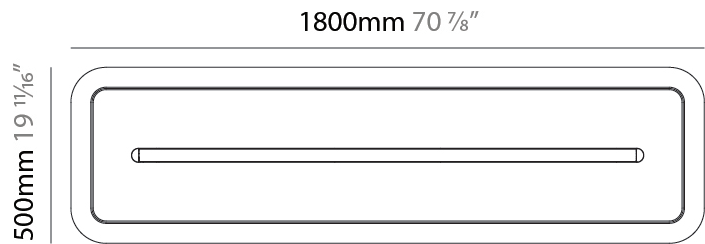

GENERAL

Series: Parallel
Brand: Prolicht
Division: Architectural
Mounting Type: Suspension
Mounting Location: Ceiling
Subcategory: Acoustic

PHYSICAL

Shape: Oblong
Length (mm): 1800
Length (in): 70 ⁷/₈
Width (mm): 500
Width (in): 19 ¹¹/₁₆
Light Distribution: Direct
Diffuser: PMMA - Opal / Micro-Prism
Fixture Finish: SSR / BKV / CWI / CRY / HAB / UFT / ITA / RUA / FTG / MYG / LOD / PUS / FRO / FUP / KIA / POP / BLS / SPG / MEY / GOH / GUM / CHC / COM / ABZ / JAG / OBR / MOS / ROR
Holder Finish: ANC / ASH / BNA / BTC / BZE / CEL / EGG / EVG / FOG / FOS / FST / FUA / IRI / IRO / KHA / LIC / LIM / MER / MSN / MUS / ONX / PEA / PLU / POL / PPY / RAY / ROY / RST / STE / SWD / TAN / TAU
Fixture Material: Aluminum
Cable Details: 2,000mm / 78 3/4" or 6,000mm / 236 1/4" Transparent Cable

ELECTRICAL

Lamp Type: LED (Zhaga Standard)
Input Wattage (W): 31
Total Output Wattage (W): 28.2
Dimming: Phase Dimming / 0-10V Dimming / Matter Dimming
Driver Included: Yes
Driver Location: Integrated
Driver Type: Constant Current - 120 / 277Vac
Driver Class: Class 2
Input Voltage (V): 120 - 277

LED

Color Temperature (°K): 2700 / 3000 / 3500 / 4000
Nominal Lumen (lm): Max 2729
CRI: >90 CRI
Lamp Life (hrs): 50000

OPTICAL

RATINGS AND CERTIFICATIONS

Certified By: CSA Certified to UL and CSA Standards
IP rating: IP20

PROJECT
TYPE
SPECIFIER
QUANTITY
DATE