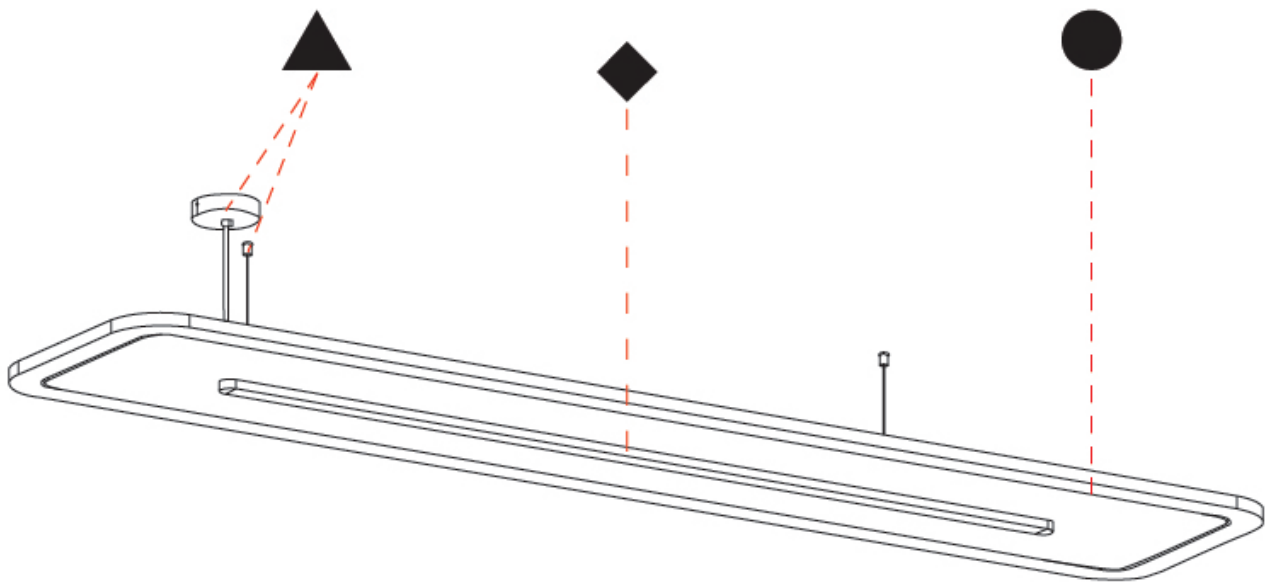

PARALLEL SUSPENSION

A300376-

PROJECT	_____
TYPE	_____
SPECIFIER	_____
QUANTITY	_____
DATE	_____