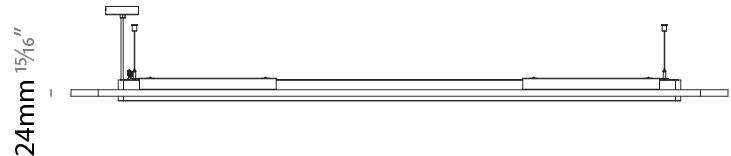

GENERAL

Series: Parallel _____
Brand: Prolicht _____
Division: Architectural _____
Mounting Type: Suspension _____
Mounting Location: Ceiling _____
Subcategory: Acoustic _____

PHYSICAL

Shape: Oblong _____
Length (mm): 2400 _____
Length (in): 94 ½ _____
Width (mm): 500 _____
Width (in): 19 11/16 _____
Light Distribution: Direct _____
Diffuser: PMMA - Opal _____
Fixture Finish: [SSR / BKV / CWI / CRY / HAB / UFT / ITA / RUA / FTG / MYG / LOD / PUS / FRO / FUP / KIA / POP / BLS / SPG / MEY / GOH / GUM / CHC / COM / ABZ / JAG / OBR / MOS / ROR](#) _____
Holder Finish: [ANC / ASH / BNA / BTC / BZE / CEL / EGG / EVG / FOG / FOS / FST / FUA / IRI / IRO / KHA / LIC / LIM / MER / MSN / MUS / ONX / PEA / PLU / POL / PPY / RAY / ROY / RST / STE / SWD / TAN / TAU](#) _____
Fixture Material: Aluminum _____
Cable Details: [2,000mm / 78 3/4" Transparent Cable](#) _____

ELECTRICAL

Lamp Type: LED (Zhaga Standard) _____
Input Wattage (W): 40 _____
Total Output Wattage (W): 36 _____
Dimming: [Phase Dimming (120Vac Only)](#) _____
Driver Included: Yes _____
Driver Location: Integrated _____
Driver Type: Constant Current - 120 / 277Vac _____
Driver Class: Class 2 _____
Input Voltage (V): 120 - 277 _____

LED

Color Temperature (°K): 3000 _____
CRI: >90 CRI _____
Lamp Life (hrs): 50000 _____

OPTICAL

Beam Angle: [46 / 62](#) _____

RATINGS AND CERTIFICATIONS

Certified By: CSA Certified to UL and CSA Standards _____
IP rating: IP20 _____