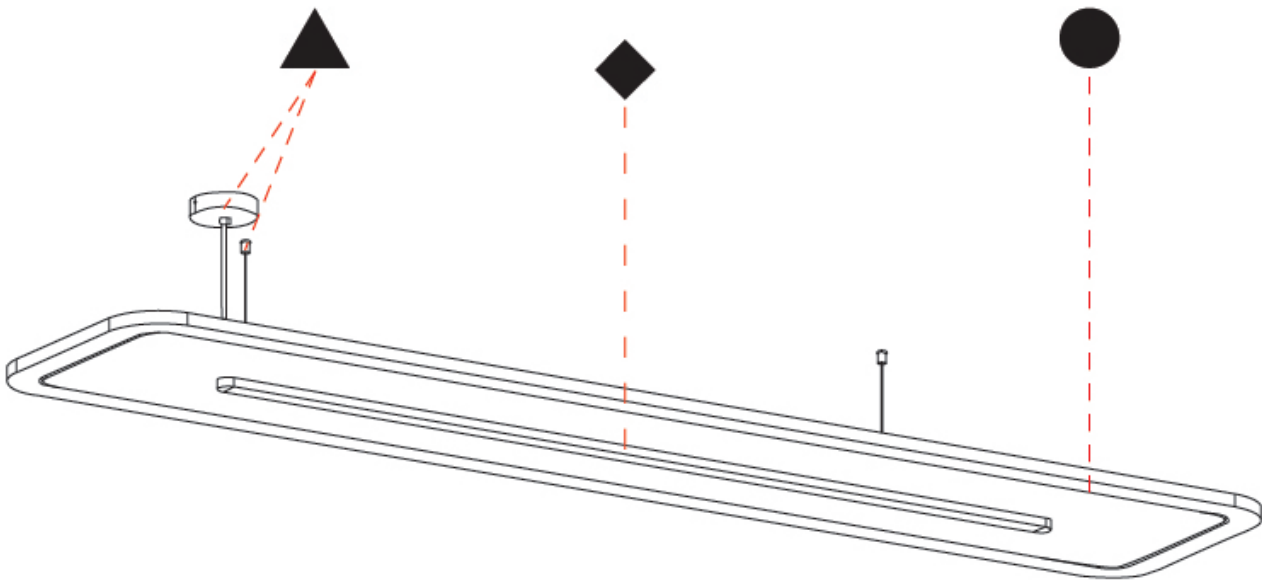

PARALLEL SUSPENSION

A300377- : A300377-DP-30K-01-01-ANC-01-20

PROJECT
TYPE
SPECIFIER
QUANTITY
DATE

A