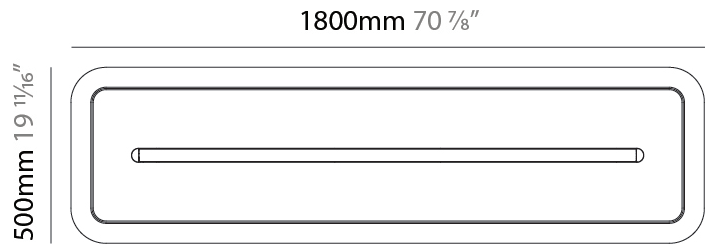

GENERAL

Series: Parallel
 Brand: Prolicht
 Division: Architectural
 Mounting Type: Suspension
 Mounting Location: Ceiling
 Subcategory: Acoustic

PHYSICAL

Shape: Oblong
 Length (mm): 1800
 Length (in): 70 ⁷/₈
 Width (mm): 500
 Width (in): 19 ¹¹/₁₆
 Light Distribution: Direct
 Fixture Finish: [SSR / BKV / CWI / CRY / HAB / UFT / ITA / RUA / FTG / MYG / LOD / PUS / FRO / FUP / KIA / POP / BLS / SPG / MEY / GOH / GUM / CHC / COM / ABZ / JAG / OBR / MOS / ROR](#)
 Holder Finish: [ANC / ASH / BNA / BTC / BZE / CEL / EGG / EVG / FOG / FOS / FST / FUA / IRI / IRO / KHA / LIC / LIM / MER / MSN / MUS / ONX / PEA / PLU / POL / PPY / RAY / ROY / RST / STE / SWD / TAN / TAU](#)

Fixture Material: Aluminum
 Cable Details: [2,000mm / 78 3/4" or 6,000mm / 236 1/4" Transparent Cable](#)

ELECTRICAL

Lamp Type: LED (Zhaga Standard)
 Input Wattage (W): 31
 Total Output Wattage (W): 28.2
 Dimming: [Phase Dimming / 0-10V Dimming / Matter Dimming](#)
 Driver Included: Yes
 Driver Location: Integrated
 Driver Type: Constant Current - 120 / 277Vac
 Driver Class: Class 2
 Input Voltage (V): 120 - 277

LED

Color Temperature (°K): [2700 / 3000 / 3500 / 4000](#)
 Nominal Lumen (lm): Max 2729
 CRI: >90 CRI
 Lamp Life (hrs): 50000

OPTICAL

Beam Angle: [46 / 62](#)

RATINGS AND CERTIFICATIONS

Certified By: CSA Certified to UL and CSA Standards
 IP rating: IP20