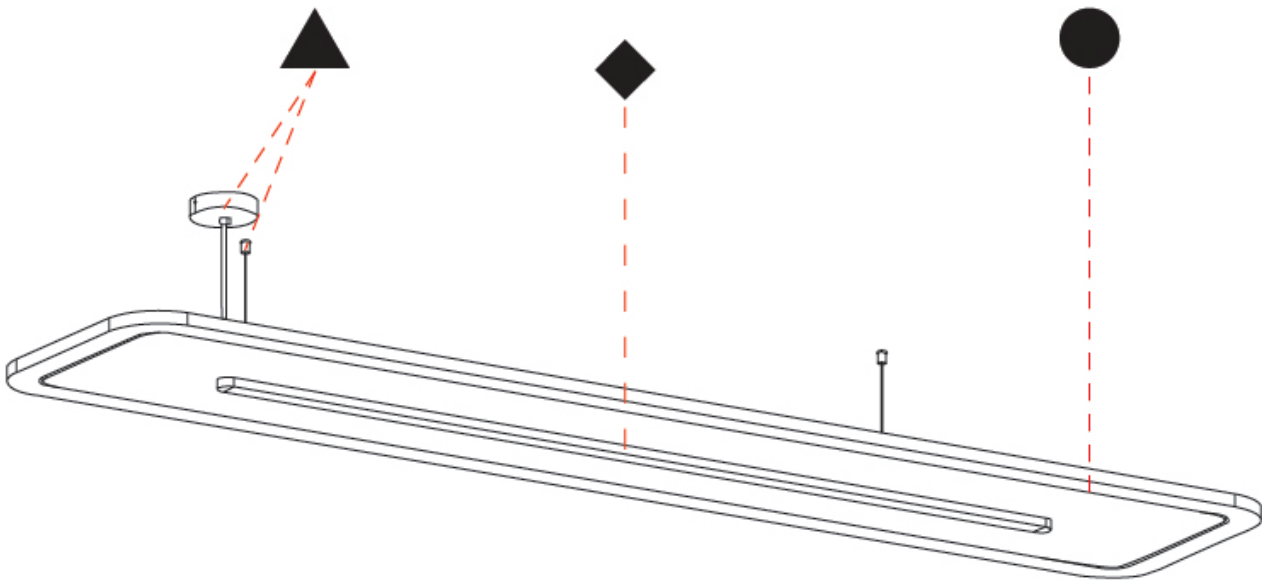

PARALLEL SUSPENSION

A300377-

PROJECT	_____
TYPE	_____
SPECIFIER	_____
QUANTITY	_____
DATE	_____

A