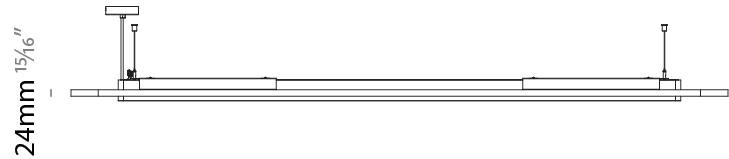

GENERAL

Series: Parallel
Brand: Prolicht
Division: Architectural
Mounting Type: Suspension
Mounting Location: Ceiling
Subcategory: Acoustic

PHYSICAL

Shape: Oblong
Length (mm): 2400
Length (in): 94 1/2
Width (mm): 500
Width (in): 19 11/16
Light Distribution: Direct
Diffuser: [PMMA - Opal / Micro-Prism](#)
Fixture Finish: [SSR / BKV / CWI / CRY / HAB / UFT / ITA / RUA / FTG / MYG / LOD / PUS / FRO / FUP / KIA / POP / BLS / SPG / MEY / GOH / GUM / CHC / COM / ABZ / JAG / OBR / MOS / ROR](#)
Holder Finish: [ANC / ASH / BNA / BTC / BZE / CEL / EGG / EVG / FOG / FOS / FST / FUA / IRI / IRO / KHA / LIC / LIM / MER / MSN / MUS / ONX / PEA / PLU / POL / PPY / RAY / ROY / RST / STE / SWD / TAN / TAU](#)
Fixture Material: Aluminum
Cable Details: [2,000mm / 78 3/4" or 6,000mm / 236 1/4" Transparent Cable](#)

ELECTRICAL

Lamp Type: LED (Zhaga Standard)
Input Wattage (W): 40
Total Output Wattage (W): 36
Dimming: [Phase Dimming / 0-10V Dimming / Matter Dimming](#)
Driver Included: Yes
Driver Location: Integrated
Driver Type: Constant Current - 120 / 277Vac
Driver Class: Class 2
Input Voltage (V): 120 - 277

LED

Color Temperature (°K): [2700 / 3000 / 3500 / 4000](#)
CRI: >90 CRI
Lamp Life (hrs): 50000

OPTICAL

RATINGS AND CERTIFICATIONS

Certified By: CSA Certified to UL and CSA Standards
IP rating: IP20