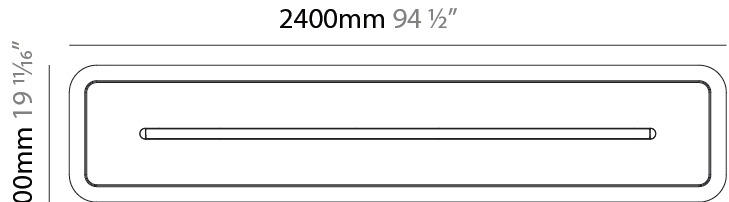

GENERAL

Series: Parallel
Brand: Prolicht
Division: Architectural
Mounting Type: Suspension
Mounting Location: Ceiling
Subcategory: Acoustic

PHYSICAL

Shape: Oblong
Length (mm): 2400
Length (in): 94 1/2
Width (mm): 500
Width (in): 19 11/16
Light Distribution: Direct
Diffuser: [PMMA - Opal / Micro-Prism](#)
Fixture Finish: [SSR / BKV / CWI / CRY / HAB / UFT / ITA / RUA / FTG / MYG / LOD / PUS / FRO / FUP / KIA / POP / BLS / SPG / MEY / GOH / GUM / CHC / COM / ABZ / JAG / OBR / MOS / ROR](#)
Holder Finish: [ANC / ASH / BNA / BTC / BZE / CEL / EGG / EVG / FOG / FOS / FST / FUA / IRI / IRO / KHA / LIC / LIM / MER / MSN / MUS / ONX / PEA / PLU / POL / PPY / RAY / ROY / RST / STE / SWD / TAN / TAU](#)
Fixture Material: Aluminum
Cable Details: [2,000mm / 78 3/4" or 6,000mm / 236 1/4" Transparent Cable](#)

ELECTRICAL

Lamp Type: LED (Zhaga Standard)
Input Wattage (W): 40
Total Output Wattage (W): 36
Dimming: [Phase Dimming / 0-10V Dimming / Matter Dimming](#)
Driver Included: Yes
Driver Location: Integrated
Driver Type: Constant Current - 120 / 277Vac
Driver Class: Class 2
Input Voltage (V): 120 - 277

LED

Color Temperature (°K): [2700 / 3000 / 3500 / 4000](#)
CRI: >90 CRI
Lamp Life (hrs): 50000

OPTICAL

RATINGS AND CERTIFICATIONS

Certified By: CSA Certified to UL and CSA Standards
IP rating: IP20