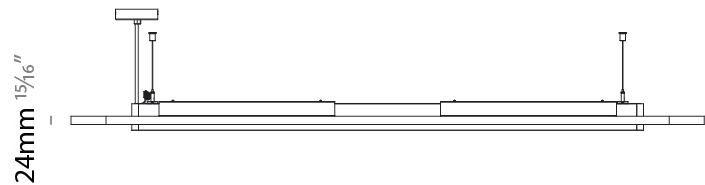

GENERAL

Series: Parallel
Brand: Prolicht
Division: Architectural
Mounting Type: Suspension
Mounting Location: Ceiling
Subcategory: Acoustic

PHYSICAL

Shape: Oblong
Length (mm): 1800
Length (in): 70 ⁷/₈
Width (mm): 500
Width (in): 19 ¹¹/₁₆
Light Distribution: Direct
Fixture Finish: [SSR / BKV / CWI / CRY / HAB / UFT / ITA / RUA / FTG / MYG / LOD / PUS / FRO / FUP / KIA / POP / BLS / SPG / MEY / GOH / GUM / CHC / COM / ABZ / JAG / OBR / MOS / ROR](#)
Holder Finish: [ANC / ASH / BNA / BTC / BZE / CEL / EGG / EVG / FOG / FOS / FST / FUA / IRI / IRO / KHA / LIC / LIM / MER / MSN / MUS / ONX / PEA / PLU / POL / PPY / RAY / ROY / RST / STE / SWD / TAN / TAU](#)

Fixture Material: Aluminum
Cable Details: [2,000mm / 78 3/4" or 6,000mm / 236 1/4" Transparent Cable](#)

ELECTRICAL

Lamp Type: LED (Zhaga Standard)
Input Wattage (W): 31
Total Output Wattage (W): 28.2
Dimming: [Phase Dimming / 0-10V Dimming / Matter Dimming](#)
Driver Included: Yes
Driver Location: Integrated
Driver Type: Constant Current - 120 / 277Vac
Driver Class: Class 2
Input Voltage (V): 120 - 277

LED

Color Temperature (°K): [2700 / 3000 / 3500 / 4000](#)
Nominal Lumen (lm): Max 2729
CRI: >90 CRI
Lamp Life (hrs): 50000

OPTICAL

Beam Angle: [46 / 62](#)

RATINGS AND CERTIFICATIONS

Certified By: CSA Certified to UL and CSA Standards
IP rating: IP20