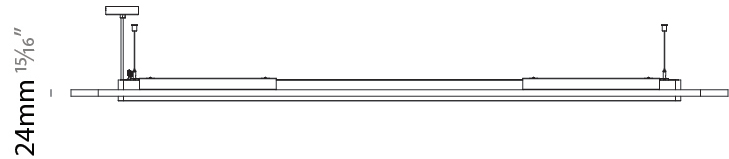

1. To build a product code in our configurator select the specify button on the base model # product page
2. To build a manual product code on this datasheet choose from the options listed below in blue font and add the suffix to the base model #

GENERAL

Series: Parallel
Brand: Prolicht
Division: Architectural
Mounting Type: Suspension
Mounting Location: Ceiling
Subcategory: Acoustic

PHYSICAL

Shape: Oblong
Length (mm): 2400
Length (in): 94 1/2
Width (mm): 500
Width (in): 19 11/16
Light Distribution: Direct
Fixture Finish: SSR / BKV / CWI / CRY / HAB / UFT / ITA / RUA / FTG / MYG / LOD / PUS / FRO / FUP / KIA / POP / BLS / SPG / MEY / GOH / GUM / CHC / COM / ABZ / JAG / OBR / MOS / ROR
Holder Finish: ANC / ASH / BNA / BTC / BZE / CEL / EGG / EVG / FOG / FOS / FST / FUA / IRI / IRO / KHA / LIC / LIM / MER / MSN / MUS / ONX / PEA / PLU / POL / PPY / RAY / ROY / RST / STE / SWD / TAN / TAU

Fixture Material: Aluminum
Cable Details: 2,000mm / 78 3/4" or 6,000mm / 236 1/4" Transparent Cable

ELECTRICAL

Lamp Type: LED (Zhaga Standard)
Input Wattage (W): 40
Total Output Wattage (W): 36
Dimming: Phase Dimming / 0-10V Dimming / Matter Dimming
Driver Included: Yes
Driver Location: Integrated
Driver Type: Constant Current - 120 / 277Vac
Driver Class: Class 2
Input Voltage (V): 120 - 277

LED

Color Temperature (°K): 2700 / 3000 / 3500 / 4000
CRI: >90 CRI
Lamp Life (hrs): 50000

OPTICAL

Beam Angle: 46 / 62

RATINGS AND CERTIFICATIONS

Certified By: CSA Certified to UL and CSA Standards
IP rating: IP20