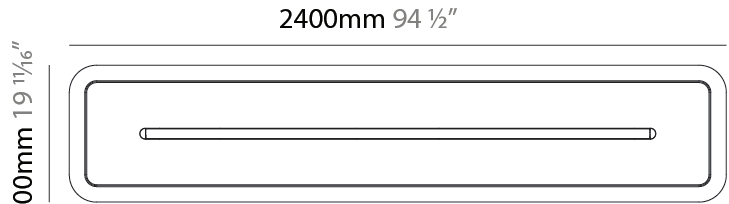

LED

Color Temperature (°K): 2700 / 3000 / 3500 / 4000
 CRI: >90 CRI
 Lamp Life (hrs): 50000

OPTICAL

Beam Angle: 46 / 62

RATINGS AND CERTIFICATIONS

Certified By: CSA Certified to UL and CSA Standards
 IP rating: IP20