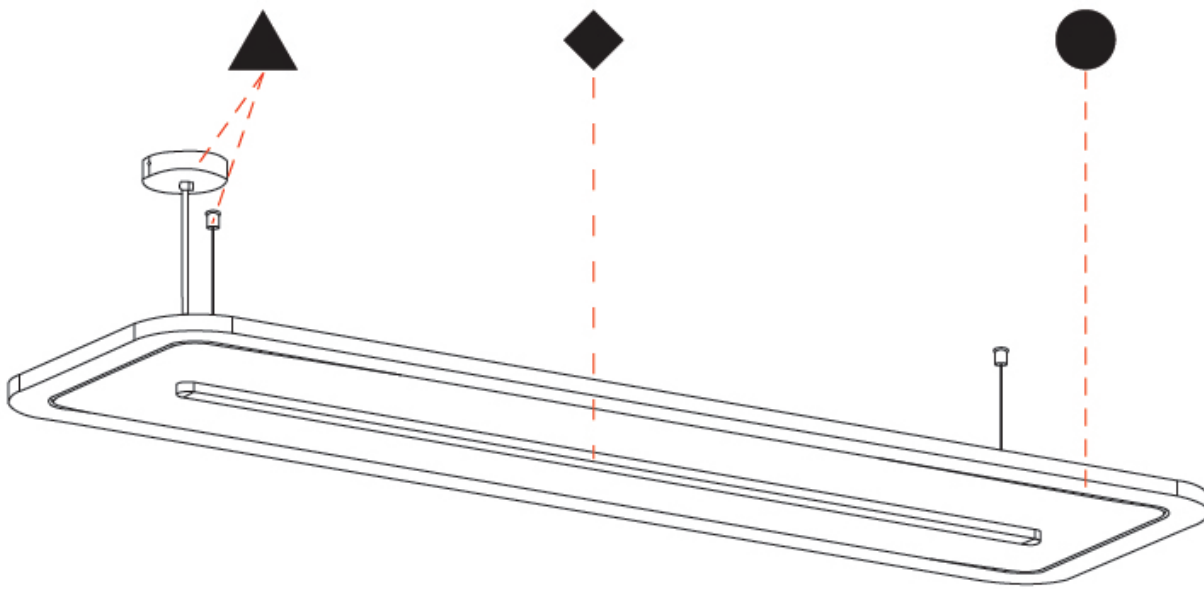

PARALLEL SUSPENSION

A300374-

PROJECT	_____
TYPE	_____
SPECIFIER	_____
QUANTITY	_____
DATE	_____