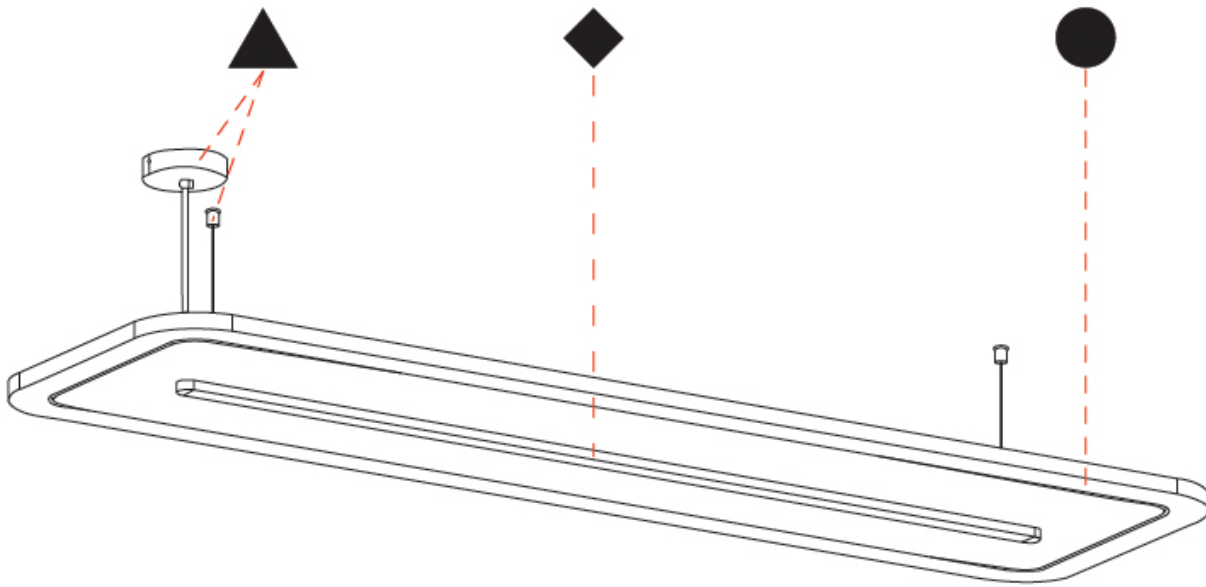

PARALLEL SUSPENSION

A300375-

PROJECT	_____
TYPE	_____
SPECIFIER	_____
QUANTITY	_____
DATE	_____

A