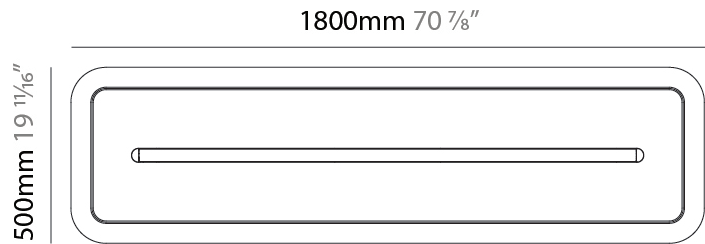

GENERAL

Series: Parallel
 Brand: Prolicht
 Division: Architectural
 Mounting Type: Suspension
 Mounting Location: Ceiling
 Subcategory: Acoustic

PHYSICAL

Shape: Oblong
 Length (mm): 1800
 Length (in): 70 ⁷/₈
 Width (mm): 500
 Width (in): 19 ¹¹/₁₆
 Light Distribution: Direct
 Diffuser: PMMA - Opal / Micro-Prism
 Fixture Finish: SSR / BKV / CWI / CRY / HAB / UFT / ITA / RUA / FTG / MYG / LOD / PUS / FRO / FUP / KIA / POP / BLS / SPG / MEY / GOH / GUM / CHC / COM / ABZ / JAG / OBR / MOS / ROR
 Holder Finish: ANC / ASH / BNA / BTC / BZE / CEL / EGG / EVG / FOG / FOS / FST / FUA / IRI / IRO / KHA / LIC / LIM / MER / MSN / MUS / ONX / PEA / PLU / POL / PPY / RAY / ROY / RST / STE / SWD / TAN / TAU
 Fixture Material: Aluminum
 Cable Details: 2,000mm / 78 3/4" or 6,000mm / 236 1/4" Transparent Cable

GENERAL

Series: Parallel
 Brand: Prolicht
 Division: Architectural
 Mounting Type: Suspension
 Mounting Location: Ceiling
 Subcategory: Acoustic

PHYSICAL

Shape: Oblong
 Length (mm): 1800
 Length (in): 70 ⁷/₈
 Width (mm): 500
 Width (in): 19 ¹¹/₁₆
 Light Distribution: Direct
 Fixture Finish: [SSR / BKV / CWI / CRY / HAB / UFT / ITA / RUA / FTG / MYG / LOD / PUS / FRO / FUP / KIA / POP / BLS / SPG / MEY / GOH / GUM / CHC / COM / ABZ / JAG / OBR / MOS / ROR](#)
 Holder Finish: [ANC / ASH / BNA / BTC / BZE / CEL / EGG / EVG / FOG / FOS / FST / FUA / IRI / IRO / KHA / LIC / LIM / MER / MSN / MUS / ONX / PEA / PLU / POL / PPY / RAY / ROY / RST / STE / SWD / TAN / TAU](#)
 Fixture Material: Aluminum

LED

Color Temperature (°K): [2700 / 3000 / 3500 / 4000](#)
 Nominal Lumen (lm): Max 2729
 CRI: >90 CRI
 Lamp Life (hrs): 50000

OPTICAL

Beam Angle: [46 / 62](#)

RATINGS AND CERTIFICATIONS

Certified By: CSA Certified to UL and CSA Standards
 IP rating: IP20