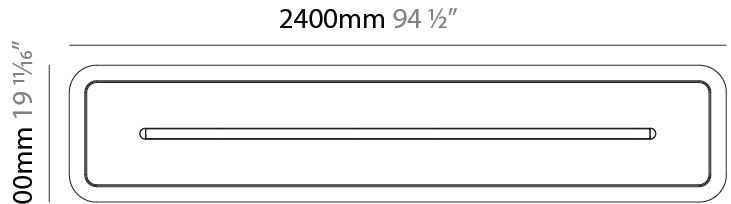

LED

Color Temperature (°K): 2700 / 3000 / 3500 / 4000
 CRI: >90 CRI
 Lamp Life (hrs): 50000

OPTICAL

Beam Angle: 46 / 62

RATINGS AND CERTIFICATIONS

Certified By: CSA Certified to UL and CSA Standards
 IP rating: IP20