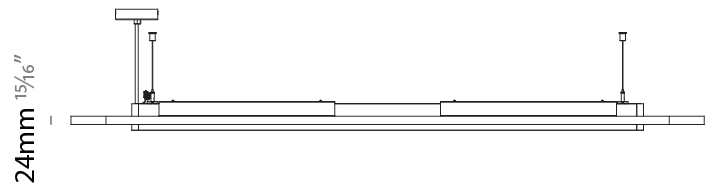

GENERAL

Series: Parallel
Brand: Prolicht
Division: Architectural
Mounting Type: Suspension
Mounting Location: Ceiling
Subcategory: Acoustic

PHYSICAL

Shape: Oblong
Length (mm): 1800
Length (in): 70 ⁷/₈
Width (mm): 500
Width (in): 19 ¹¹/₁₆
Light Distribution: Direct
Fixture Finish: [SSR / BKV / CWI / CRY / HAB / UFT / ITA / RUA / FTG / MYG / LOD / PUS / FRO / FUP / KIA / POP / BLS / SPG / MEY / GOH / GUM / CHC / COM / ABZ / JAG / OBR / MOS / ROR](#)
Holder Finish: [ANC / ASH / BNA / BTC / BZE / CEL / EGG / EVG / FOG / FOS / FST / FUA / IRI / IRO / KHA / LIC / LIM / MER / MSN / MUS / ONX / PEA / PLU / POL / PPY / RAY / ROY / RST / STE / SWD / TAN / TAU](#)
Fixture Material: Aluminum

Cable Details: [2,000mm / 78 3/4" or 6,000mm / 236 1/4" Transparent Cable](#)

ELECTRICAL

Lamp Type: LED (Zhaga Standard)
Input Wattage (W): 31
Total Output Wattage (W): 28.2
Dimming: [Phase Dimming / 0-10V Dimming / Matter Dimming](#)
Driver Included: Yes
Driver Location: Integrated
Driver Type: Constant Current - 120 / 277Vac
Driver Class: Class 2
Input Voltage (V): 120 - 277

LED

Color Temperature (°K): [2700 / 3000 / 3500 / 4000](#)
Nominal Lumen (lm): Max 2729
CRI: >90 CRI
Lamp Life (hrs): 50000

OPTICAL

Beam Angle: [46 / 62](#)

RATINGS AND CERTIFICATIONS

Certified By: CSA Certified to UL and CSA Standards
IP rating: IP20