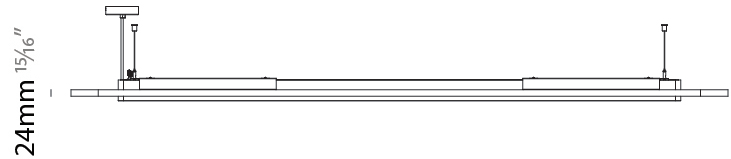

1. To build a product code in our configurator select the specify button on the base model # product page
2. To build a manual product code on this datasheet choose from the options listed below in blue font and add the suffix to the base model #

GENERAL

Series: Parallel
Brand: Prolicht
Division: Architectural
Mounting Type: Suspension
Mounting Location: Ceiling
Subcategory: Acoustic

PHYSICAL

Shape: Oblong
Length (mm): 2400
Length (in): 94 1/2
Width (mm): 500
Width (in): 19 11/16
Light Distribution: Direct
Fixture Finish: SSR / BKV / CWI / CRY / HAB / UFT / ITA / RUA / FTG / MYG / LOD / PUS / FRO / FUP / KIA / POP / BLS / SPG / MEY / GOH / GUM / CHC / COM / ABZ / JAG / OBR / MOS / ROR
Holder Finish: ANC / ASH / BNA / BTC / BZE / CEL / EGG / EVG / FOG / FOS / FST / FUA / IRI / IRO / KHA / LIC / LIM / MER / MSN / MUS / ONX / PEA / PLU / POL / PPY / RAY / ROY / RST / STE / SWD / TAN / TAU

Fixture Material: Aluminum
Cable Details: 2,000mm / 78 3/4" or 6,000mm / 236 1/4" Transparent Cable

ELECTRICAL

Lamp Type: LED (Zhaga Standard)
Input Wattage (W): 40
Total Output Wattage (W): 36
Dimming: Phase Dimming / 0-10V Dimming / Matter Dimming
Driver Included: Yes
Driver Location: Integrated
Driver Type: Constant Current - 120 / 277Vac
Driver Class: Class 2
Input Voltage (V): 120 - 277

LED

Color Temperature (°K): 2700 / 3000 / 3500 / 4000
CRI: >90 CRI
Lamp Life (hrs): 50000

OPTICAL

Beam Angle: 46 / 62

RATINGS AND CERTIFICATIONS

Certified By: CSA Certified to UL and CSA Standards
IP rating: IP20