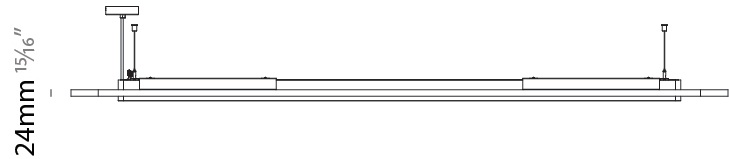

GENERAL

Series: Parallel _____
Brand: Prolicht _____
Division: Architectural _____
Mounting Type: Suspension _____
Mounting Location: Ceiling _____
Subcategory: Acoustic _____

PHYSICAL

Shape: Oblong _____
Length (mm): 2400 _____
Length (in): 94 1/2 _____
Width (mm): 500 _____
Width (in): 19 11/16 _____
Light Distribution: Direct _____
Fixture Finish: [SSR / BKV / CWI / CRY / HAB / UFT / ITA / RUA / FTG / MYG / LOD / PUS / FRO / FUP / KIA / POP / BLS / SPG / MEY / GOH / GUM / CHC / COM / ABZ / JAG / OBR / MOS / ROR](#) _____
Holder Finish: [ANC / ASH / BNA / BTC / BZE / CEL / EGG / EVG / FOG / FOS / FST / FUA / IRI / IRO / KHA / LIC / LIM / MER / MSN / MUS / ONX / PEA / PLU / POL / PPY / RAY / ROY / RST / STE / SWD / TAN / TAU](#) _____

Fixture Material: Aluminum _____
Cable Details: [2,000mm / 78 3/4" or 6,000mm / 236 1/4" Transparent Cable](#) _____

ELECTRICAL

Lamp Type: LED (Zhaga Standard) _____
Input Wattage (W): 40 _____
Total Output Wattage (W): 36 _____
Dimming: [Phase Dimming / 0-10V Dimming / Matter Dimming](#) _____
Driver Included: Yes _____
Driver Location: Integrated _____
Driver Type: Constant Current - 120 / 277Vac _____
Driver Class: Class 2 _____
Input Voltage (V): 120 - 277 _____

LED

Color Temperature (°K): [2700 / 3000 / 3500 / 4000](#) _____
CRI: >90 CRI _____
Lamp Life (hrs): 50000 _____

OPTICAL

Beam Angle: [46 / 62](#) _____

RATINGS AND CERTIFICATIONS

Certified By: CSA Certified to UL and CSA Standards _____
IP rating: IP20 _____