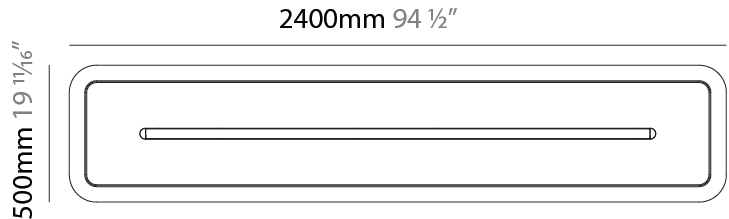

LED

Color Temperature (°K): [2700 / 3000 / 3500 / 4000](#) _____
 CRI: >90 CRI _____
 Lamp Life (hrs): 50000 _____

OPTICAL

Beam Angle: [46 / 62](#) _____

RATINGS AND CERTIFICATIONS

Certified By: CSA Certified to UL and CSA Standards _____
 IP rating: IP20 _____