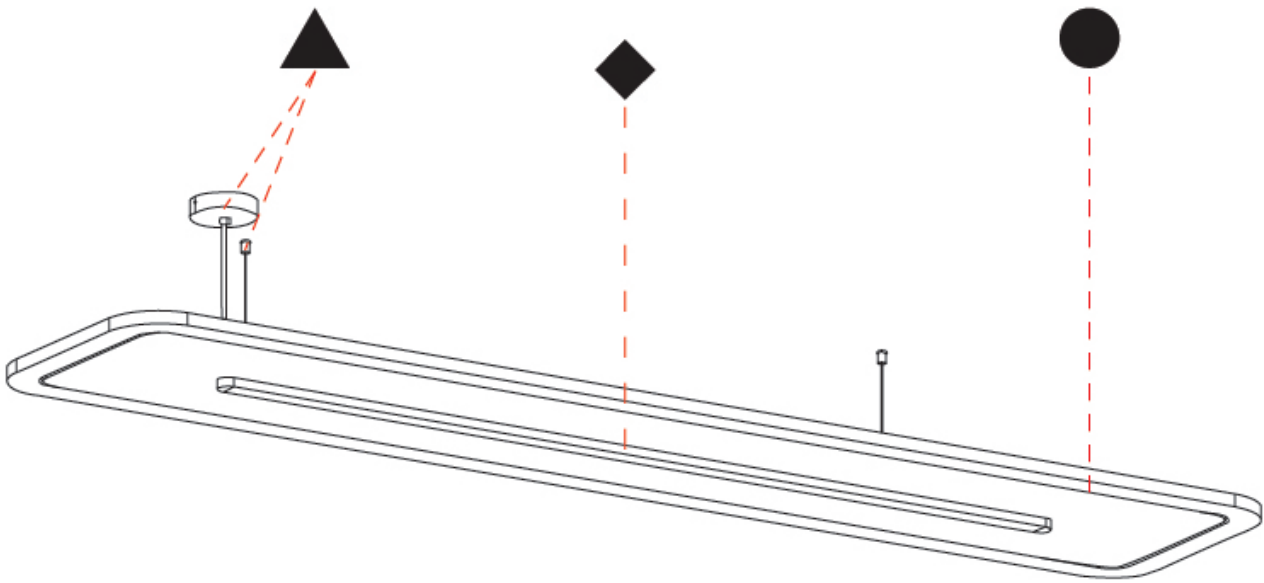

PARALLEL SUSPENSION

A300377-

PROJECT

TYPE

SPECIFIER

QUANTITY

DATE

A