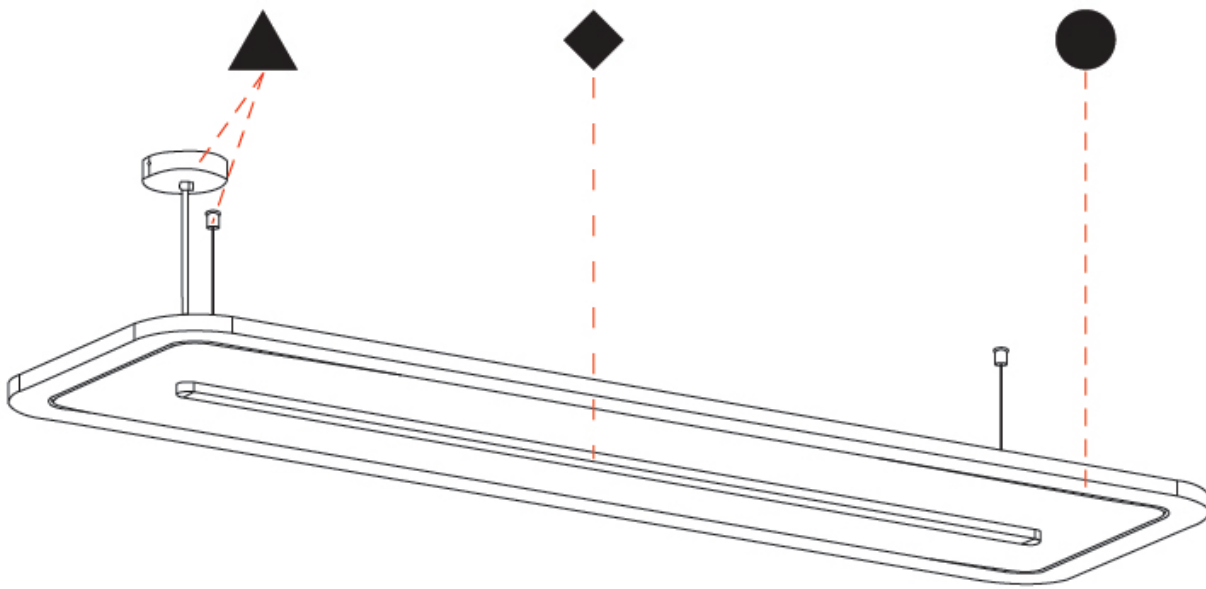

PARALLEL SUSPENSION

A300375-

PROJECT _____

TYPE _____

SPECIFIER _____

QUANTITY _____

DATE _____

A