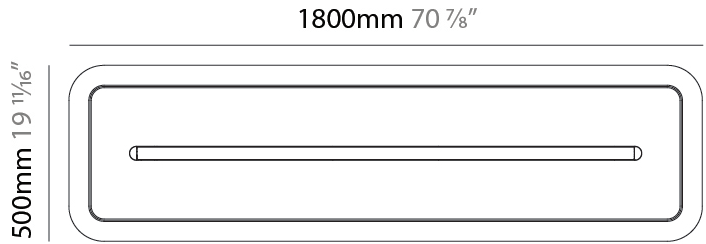

GENERAL

Series: Parallel
 Brand: Prolicht
 Division: Architectural
 Mounting Type: Suspension
 Mounting Location: Ceiling
 Subcategory: Acoustic

PHYSICAL

Shape: Oblong
 Length (mm): 1800
 Length (in): 70 ⁷/₈
 Width (mm): 500
 Width (in): 19 ¹¹/₁₆
 Light Distribution: Direct
 Fixture Finish: [SSR / BKV / CWI / CRY / HAB / UFT / ITA / RUA / FTG / MYG / LOD / PUS / FRO / FUP / KIA / POP / BLS / SPG / MEY / GOH / GUM / CHC / COM / ABZ / JAG / OBR / MOS / ROR](#)
 Holder Finish: [ANC / ASH / BNA / BTC / BZE / CEL / EGG / EVG / FOG / FOS / FST / FUA / IRI / IRO / KHA / LIC / LIM / MER / MSN / MUS / ONX / PEA / PLU / POL / PPY / RAY / ROY / RST / STE / SWD / TAN / TAU](#)
 Fixture Material: Aluminum

LED

Color Temperature (°K): [2700 / 3000 / 3500 / 4000](#)
 Nominal Lumen (lm): Max 2729
 CRI: >90 CRI
 Lamp Life (hrs): 50000

OPTICAL

Beam Angle: [46 / 62](#)

RATINGS AND CERTIFICATIONS

Certified By: CSA Certified to UL and CSA Standards
 IP rating: IP20