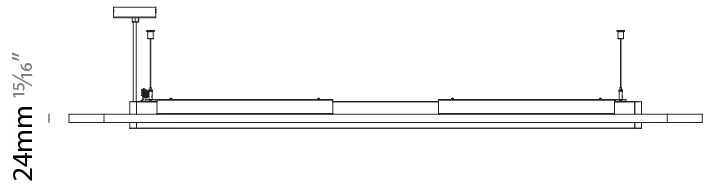

GENERAL

Series: Parallel
Brand: Prolicht
Division: Architectural
Mounting Type: Suspension
Mounting Location: Ceiling
Subcategory: Acoustic

PHYSICAL

Shape: Oblong
Length (mm): 1800
Length (in): 70 ⁷/₈
Width (mm): 500
Width (in): 19 ¹¹/₁₆
Light Distribution: Direct
Fixture Finish: [SSR / BKV / CWI / CRY / HAB / UFT / ITA / RUA / FTG / MYG / LOD / PUS / FRO / FUP / KIA / POP / BLS / SPG / MEY / GOH / GUM / CHC / COM / ABZ / JAG / OBR / MOS / ROR](#)
Holder Finish: [ANC / ASH / BNA / BTC / BZE / CEL / EGG / EVG / FOG / FOS / FST / FUA / IRI / IRO / KHA / LIC / LIM / MER / MSN / MUS / ONX / PEA / PLU / POL / PPY / RAY / ROY / RST / STE / SWD / TAN / TAU](#)
Fixture Material: Aluminum

Cable Details: [2,000mm / 78 3/4" or 6,000mm / 236 1/4" Transparent Cable](#)

ELECTRICAL

Lamp Type: LED (Zhaga Standard)
Input Wattage (W): 31
Total Output Wattage (W): 28.2
Dimming: [Phase Dimming / 0-10V Dimming / Matter Dimming](#)
Driver Included: Yes
Driver Location: Integrated
Driver Type: Constant Current - 120 / 277Vac
Driver Class: Class 2
Input Voltage (V): 120 - 277

LED

Color Temperature (°K): [2700 / 3000 / 3500 / 4000](#)
Nominal Lumen (lm): Max 2729
CRI: >90 CRI
Lamp Life (hrs): 50000

OPTICAL

Beam Angle: [46 / 62](#)

RATINGS AND CERTIFICATIONS

Certified By: CSA Certified to UL and CSA Standards
IP rating: IP20