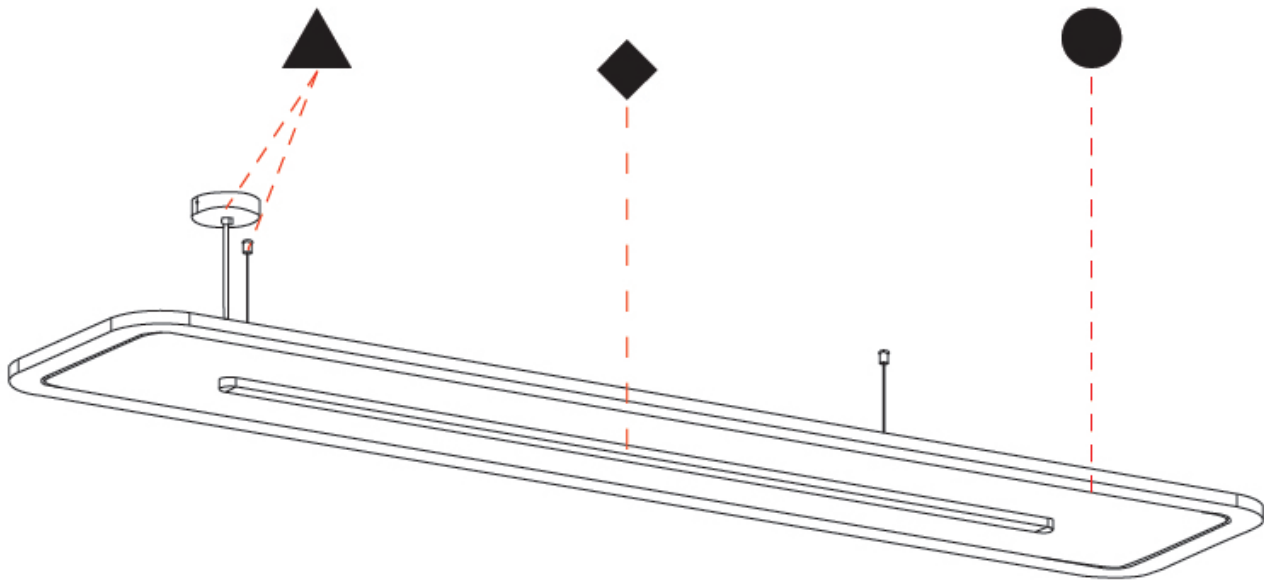

PARALLEL SUSPENSION

A300376-

PROJECT

TYPE

SPECIFIER

QUANTITY

DATE

A