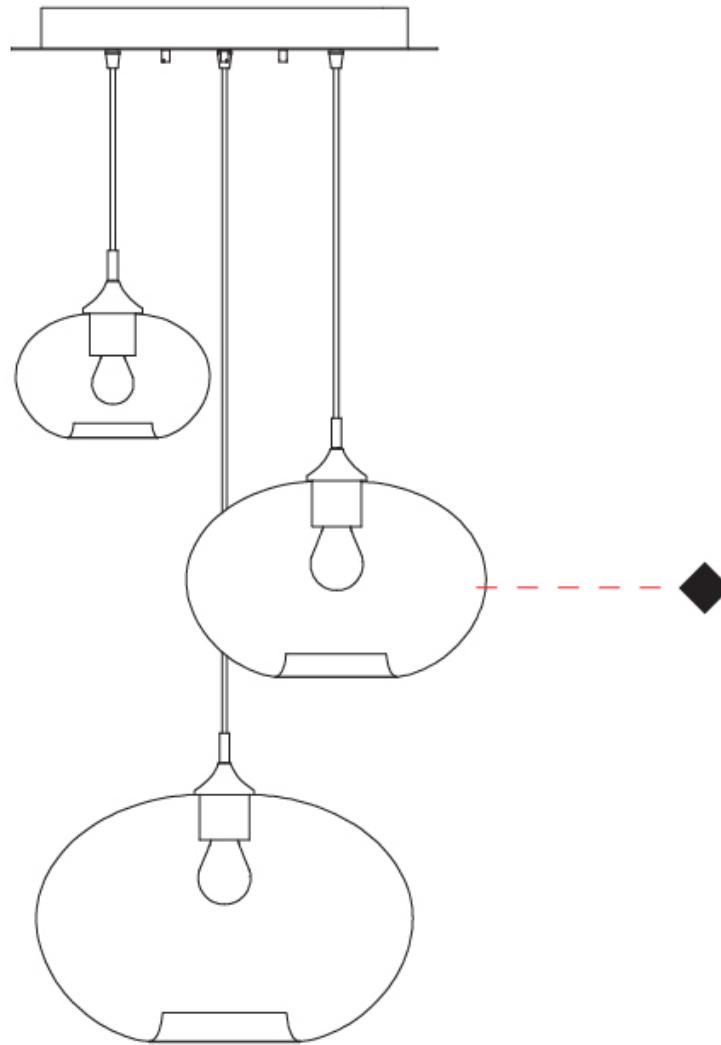

PARIGI CIPOLLA 3 LIGHT CLUSTER SUSPENSION

D141083-

PROJECT

TYPE

SPECIFIER

QUANTITY

DATE

D