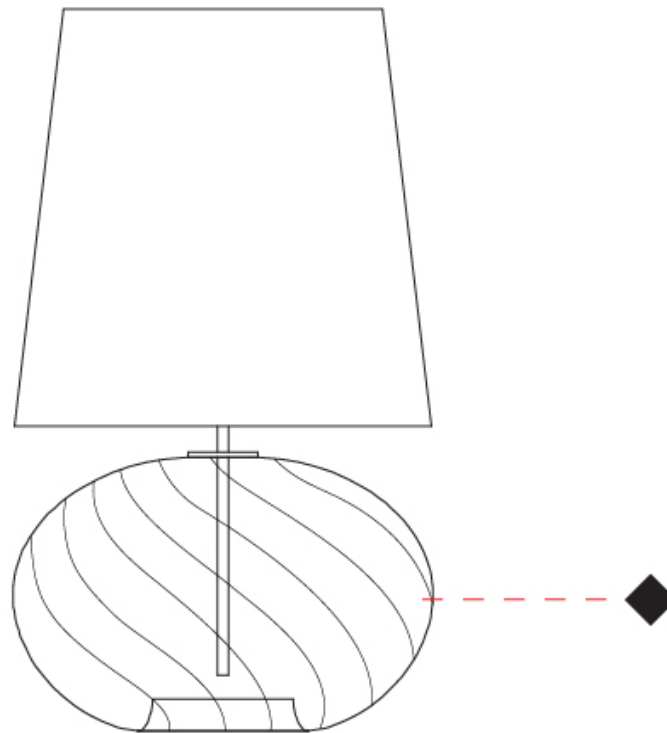

PARIGI CIPOLLA PORTABLE

D144012-

PROJECT	_____
TYPE	_____
SPECIFIER	_____
QUANTITY	_____
DATE	_____

D