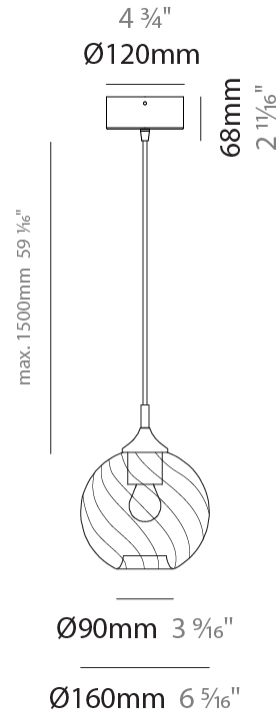

PARIGI PALLA MONOPOINT SUSPENSION

D141102-

base number   Finish
Options

1. To build a product code in our configurator select the specify button on the base model # product page
2. To build a manual product code on this datasheet choose from the options listed below in blue font and add the suffix to the base model #

GENERAL

Series: Parigi
Subseries: Parigi Palla Monopoint
Brand: Cangini & Tucci
Division: Design
Mounting Type: Suspension
Mounting Location: Ceiling
Subcategory: Pendant

PHYSICAL

Shape: Sphere
Diameter (mm): 160
Diameter (in): 6 ⁵/₁₆
Height (mm): 160
Height (in): 6 ⁵/₁₆
Max. Overall Height (mm): 1660
Max. Overall Height (in): 65 ³/₈
Light Distribution: Omnidirectional
Weight (kg): 0.49
Weight (lbs): 1.1
Fixture Finish: [AMB / GRN / PNK / RUB / SKB / SMK / TOB / TRA](#)
Holder Finish: CHR
Fixture Material: Glass / Metal
Cable Details: 1500mm Cable

ELECTRICAL

Number of Lamps: 1
Lamp Type: LED Retrofit
Bulb Included: Bulb Not Included
Max. Wattage Per Lamp (W): 4
Lamp Base: E12
Input Voltage (V): 120

LED

OPTICAL

RATINGS AND CERTIFICATIONS

Certified By: Certified for North American Standards
IP rating: IP20

PROJECT	_____
TYPE	_____
SPECIFIER	_____
QUANTITY	_____
DATE	_____