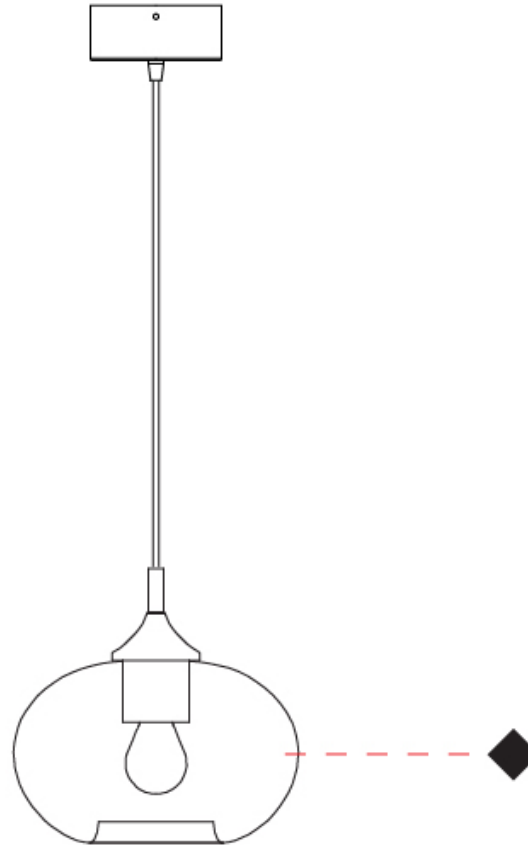

PARIGI CIPOLLA MONOPOINT SUSPENSION

D141076-

PROJECT

TYPE

SPECIFIER

QUANTITY

DATE

D