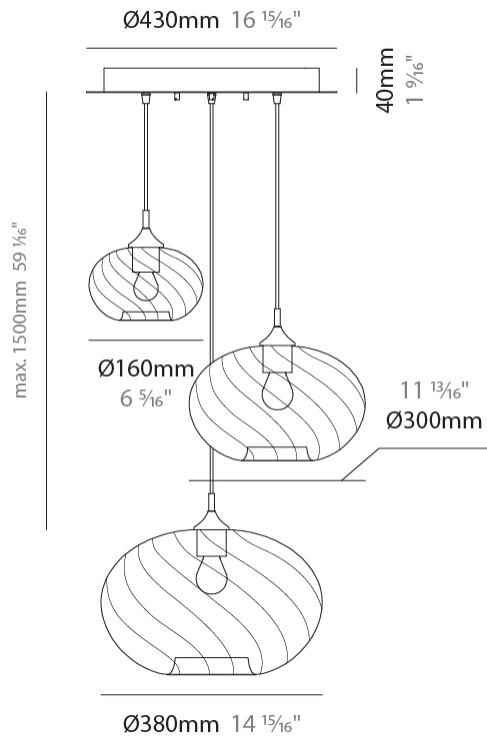

PROJECT	
TYPE	
SPECIFIER	
QUANTITY	
DATE	

PARIGI CIPOLLA 3 LIGHT CLUSTER SUSPENSION

D141092-

base number   Finish
Options

1. To build a product code in our configurator select the specify button on the base model # product page
2. To build a manual product code on this datasheet choose from the options listed below in blue font and add the suffix to the base model #

GENERAL

Series: Parigi
Subseries: Parigi Cipolla 3 Light Cluster
Brand: Cangini & Tucci
Division: Design
Mounting Type: Suspension
Mounting Location: Ceiling
Subcategory: Pendant

PHYSICAL

Shape: Sphere
Diameter (mm): 430
Diameter (in): 16 ¹⁵/₁₆
Max. Overall Height (mm): 1500
Max. Overall Height (in): 59 ¹/₁₆
Light Distribution: Omnidirectional
Weight (kg): 6.44
Weight (lbs): 14.17
Fixture Finish: AMB / GRN / PNK / RUB / SKB / SMK / TOB / TRA
Holder Finish: PSS
Fixture Material: Glass / Metal
Cable Details: 1500mm Cable

ELECTRICAL

Number of Lamps: 3
Lamp Type: LED Retrofit
Bulb Included: Bulb Not Included
Total Output Wattage (W): 20
Max. Wattage Per Lamp (W): 8 + 4
Lamp Base: E26 + E12
Input Voltage (V): 120

LED

OPTICAL

RATINGS AND CERTIFICATIONS

Certified By: Certified for North American Standards
IP rating: IP20