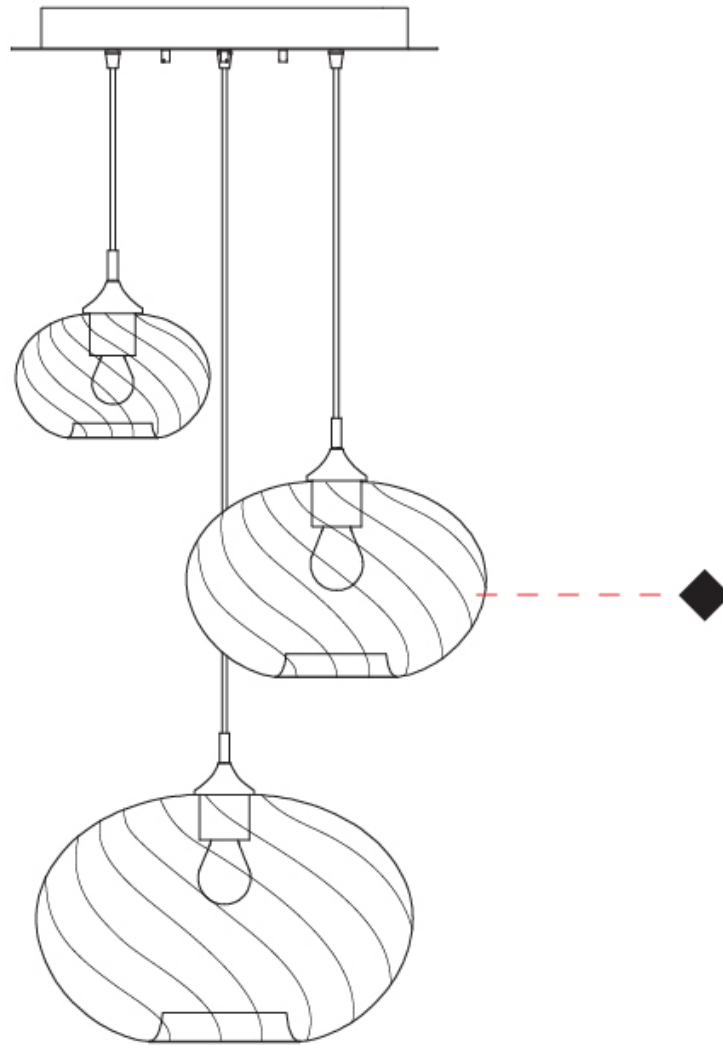

PARIGI CIPOLLA 3 LIGHT CLUSTER SUSPENSION

D141092-

PROJECT _____

TYPE _____

SPECIFIER _____

QUANTITY _____

DATE _____

D