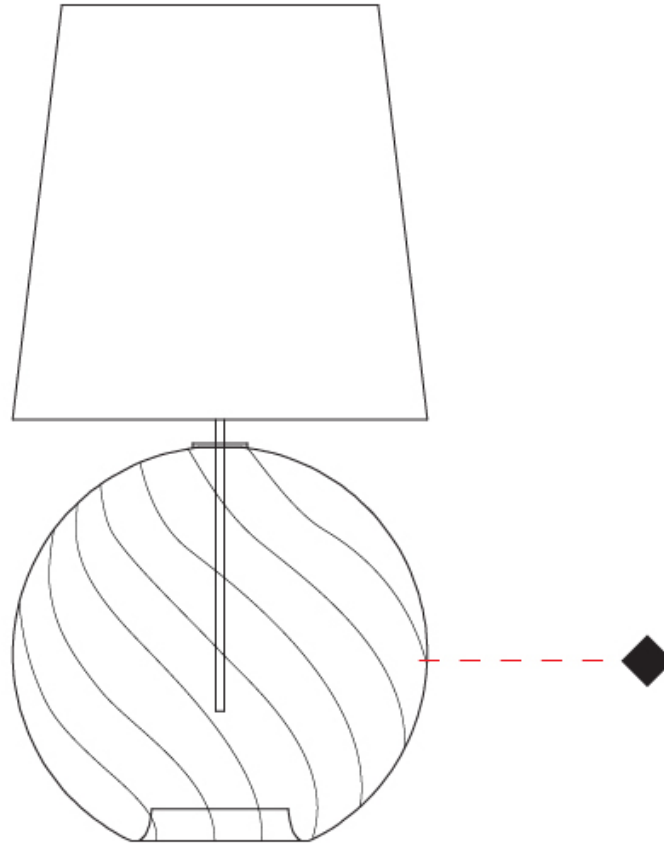

PARIGI PALLA PORTABLE

D144019-

PROJECT _____

TYPE _____

SPECIFIER _____

QUANTITY _____

DATE _____

D