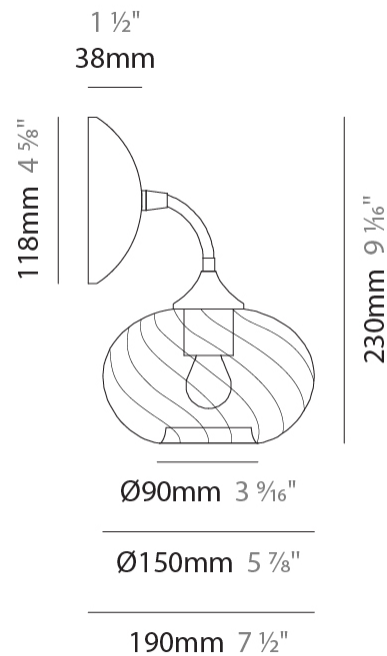

PARIGI CIPOLLA SURFACE

D143015-

base number Finish
Options

PROJECT
TYPE
SPECIFIER
QUANTITY
DATE

1. To build a product code in our configurator select the specify button on the base model # product page
2. To build a manual product code on this datasheet choose from the options listed below in blue font and add the suffix to the base model #

GENERAL

Series: Parigi
Subseries: Parigi Cipolla
Brand: Cangini & Tucci
Division: Design
Mounting Type: Surface
Mounting Location: Wall
Subcategory: Ambient

PHYSICAL

Shape: Sphere
Length (mm): 150
Length (in): 5 ⁷/₈
Height (mm): 230
Depth (mm): 190
Height (in): 9 ¹/₁₆
Depth (in): 7 ¹/₂
Light Distribution: Omnidirectional
Weight (kg): 0.45
Weight (lbs): 0.99
Fixture Finish: [AMB / GRN / PNK / RUB / SKB / SMK / TOB / TRA](#)
Holder Finish: CHR
Fixture Material: Glass / Metal

ELECTRICAL

Number of Lamps: 1
Lamp Type: LED Retrofit
Bulb Included: Bulb Not Included
Max. Wattage Per Lamp (W): 4
Lamp Base: E12
Input Voltage (V): 120

LED

OPTICAL

RATINGS AND CERTIFICATIONS

Certified By: Certified for North American Standards
IP rating: IP20