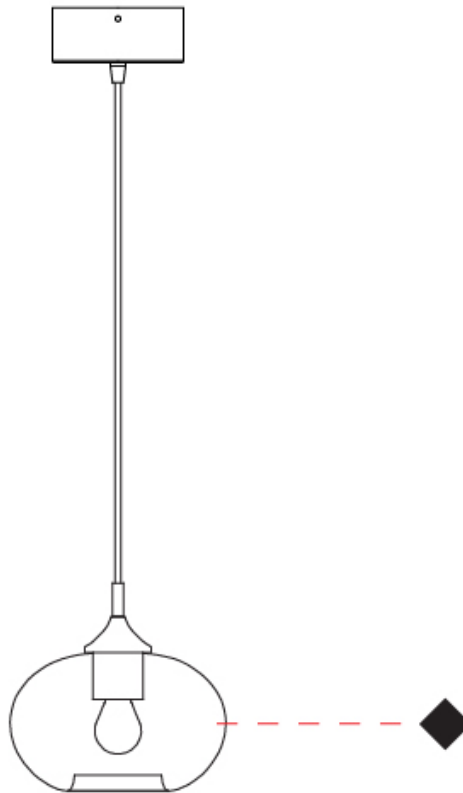

PARIGI CIPOLLA MONOPOINT SUSPENSION

D141075-

PROJECT

TYPE

SPECIFIER

QUANTITY

DATE

D