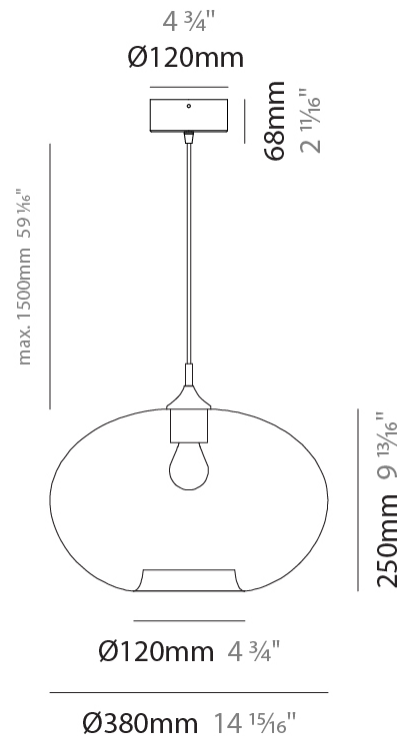

PROJECT	
TYPE	
SPECIFIER	
QUANTITY	
DATE	

PARIGI CIPOLLA MONOPOINT SUSPENSION

D141078-

base number Finish
Options

1. To build a product code in our configurator select the specify button on the base model # product page
2. To build a manual product code on this datasheet choose from the options listed below in blue font and add the suffix to the base model #

GENERAL

Series: Parigi
Subseries: Parigi Cipolla Monopoint
Brand: Cangini & Tucci
Division: Design
Mounting Type: Suspension
Mounting Location: Ceiling
Subcategory: Pendant

PHYSICAL

Shape: Sphere
Diameter (mm): 380
Diameter (in): 14 ¹⁵/₁₆
Height (mm): 250
Height (in): 9 ¹³/₁₆
Max. Overall Height (mm): 1750
Max. Overall Height (in): 68 ⁷/₈
Light Distribution: Omnidirectional
Weight (kg): 2.40
Weight (lbs): 5.29
[Fixture Finish: AMB / GRN / PNK / RUB / SKB / SMK / TOB / TRA](#)
Holder Finish: CHR
Fixture Material: Glass / Metal
Cable Details: 1500mm Cable

ELECTRICAL

Number of Lamps: 1
Lamp Type: LED Retrofit
Bulb Included: Bulb Not Included
Max. Wattage Per Lamp (W): 8
Lamp Base: E26
Input Voltage (V): 120
Upon Request: 277Vac / GU24

LED

OPTICAL

RATINGS AND CERTIFICATIONS

Certified By: Certified for North American Standards
IP rating: IP20