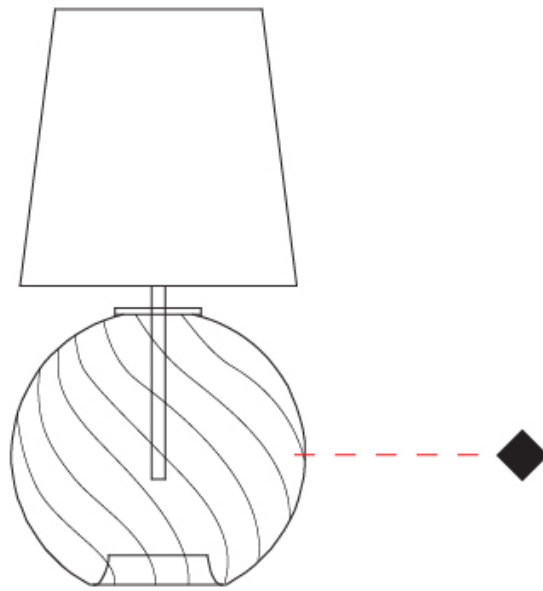

PARIGI PALLA PORTABLE

D144017-

PROJECT	_____
TYPE	_____
SPECIFIER	_____
QUANTITY	_____
DATE	_____

D