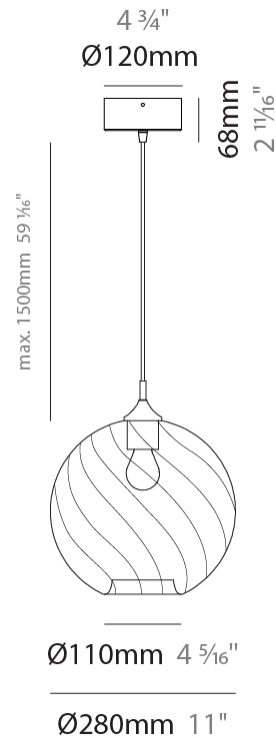

PARIGI PALLA MONOPOINT SUSPENSION

D141104-

base number Finish
Options

1. To build a product code in our configurator select the specify button on the base model # product page
2. To build a manual product code on this datasheet choose from the options listed below in blue font and add the suffix to the base model #

GENERAL

Series: Parigi
Subseries: Parigi Palla Monopoint
Brand: Cangini & Tucci
Division: Design
Mounting Type: Suspension
Mounting Location: Ceiling
Subcategory: Pendant

PHYSICAL

Shape: Sphere
Diameter (mm): 280
Diameter (in): 11
Height (mm): 280
Height (in): 11
Max. Overall Height (mm): 1780
Max. Overall Height (in): 70 ⁷/₁₆
Light Distribution: Omnidirectional
Weight (kg): 1.50
Weight (lbs): 3.31
Fixture Finish: [AMB](#) / [GRN](#) / [PNK](#) / [RUB](#) / [SKB](#) / [SMK](#) / [TOB](#) / [TRA](#)
Holder Finish: CHR
Fixture Material: Glass / Metal
Cable Details: 1500mm Cable

ELECTRICAL

Number of Lamps: 1
Lamp Type: LED Retrofit
Bulb Included: Bulb Not Included
Max. Wattage Per Lamp (W): 8
Lamp Base: E26
Input Voltage (V): 120
Upon Request: 277Vac / GU24

LED

OPTICAL

RATINGS AND CERTIFICATIONS

Certified By: Certified for North American Standards
IP rating: IP20

PROJECT
TYPE
SPECIFIER
QUANTITY
DATE