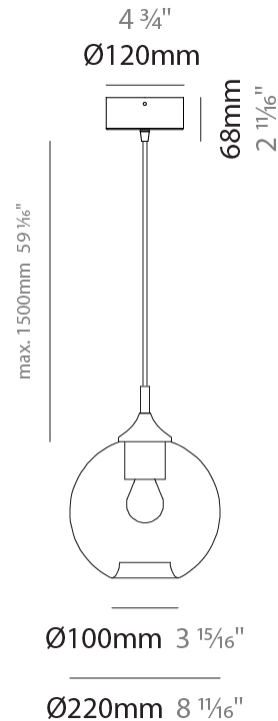

PARIGI PALLA MONOPOINT SUSPENSION

D141094-

base number   Finish
Options

1. To build a product code in our configurator select the specify button on the base model # product page
2. To build a manual product code on this datasheet choose from the options listed below in blue font and add the suffix to the base model #

GENERAL

Series: Parigi
Subseries: Parigi Palla Monopoint
Brand: Cangini & Tucci
Division: Design
Mounting Type: Suspension
Mounting Location: Ceiling
Subcategory: Pendant

PHYSICAL

Shape: Sphere
Diameter (mm): 220
Diameter (in): 8 ¹¹/₁₆
Height (mm): 220
Height (in): 8 ¹¹/₁₆
Max. Overall Height (mm): 1720
Max. Overall Height (in): 67 ¹¹/₁₆
Light Distribution: Omnidirectional
Weight (kg): 1.20
Weight (lbs): 2.65
Fixture Finish: [AMB / GRN / PNK / RUB / SKB / SMK / TOB / TRA](#)
Holder Finish: CHR
Fixture Material: Glass / Metal
Cable Details: 1500mm Cable

ELECTRICAL

Number of Lamps: 1
Lamp Type: LED Retrofit
Bulb Included: Bulb Not Included
Max. Wattage Per Lamp (W): 8
Lamp Base: E26
Input Voltage (V): 120
Upon Request: 277Vac / GU24

LED

OPTICAL

RATINGS AND CERTIFICATIONS

Certified By: Certified for North American Standards
IP rating: IP20

PROJECT	_____
TYPE	_____
SPECIFIER	_____
QUANTITY	_____
DATE	_____