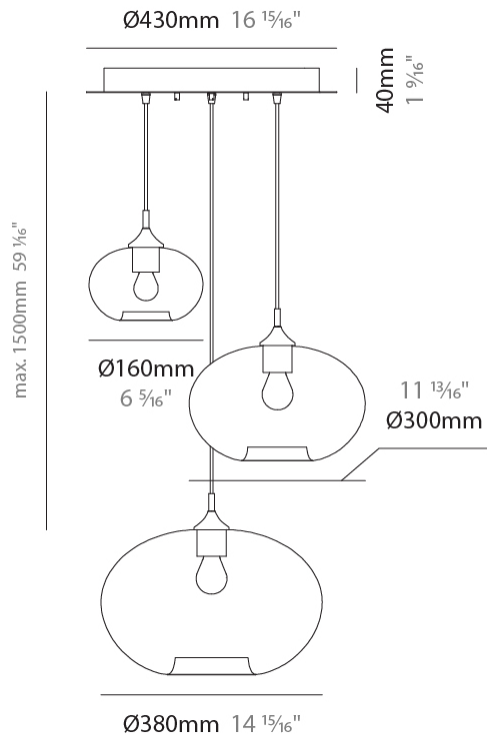

PROJECT	
TYPE	
SPECIFIER	
QUANTITY	
DATE	

PARIGI CIPOLLA 3 LIGHT CLUSTER SUSPENSION

D141083-

base number   Finish
Options

1. To build a product code in our configurator select the specify button on the base model # product page
2. To build a manual product code on this datasheet choose from the options listed below in blue font and add the suffix to the base model #

GENERAL

Series: Parigi
Subseries: Parigi Cipolla 3 Light Cluster
Brand: Cangini & Tucci
Division: Design
Mounting Type: Suspension
Mounting Location: Ceiling
Subcategory: Pendant

PHYSICAL

Shape: Sphere
Diameter (mm): 430
Diameter (in): 16 ¹⁵/₁₆
Max. Overall Height (mm): 1500
Max. Overall Height (in): 59 ¹/₁₆
Light Distribution: Omnidirectional
Weight (kg): 6.4
Weight (lbs): 14.2
Fixture Finish: [AMB](#) / [GRN](#) / [PNK](#) / [RUB](#) / [SKB](#) / [SMK](#) / [TOB](#) / [TRA](#)
Holder Finish: PSS
Fixture Material: Glass / Metal
Cable Details: 1500mm Cable

ELECTRICAL

Number of Lamps: 3
Lamp Type: LED Retrofit
Bulb Included: Bulb Not Included
Total Output Wattage (W): 20
Max. Wattage Per Lamp (W): 8 + 4
Lamp Base: E26 + E12
Input Voltage (V): 120

LED

OPTICAL

RATINGS AND CERTIFICATIONS

Certified By: Certified for North American Standards
IP rating: IP20