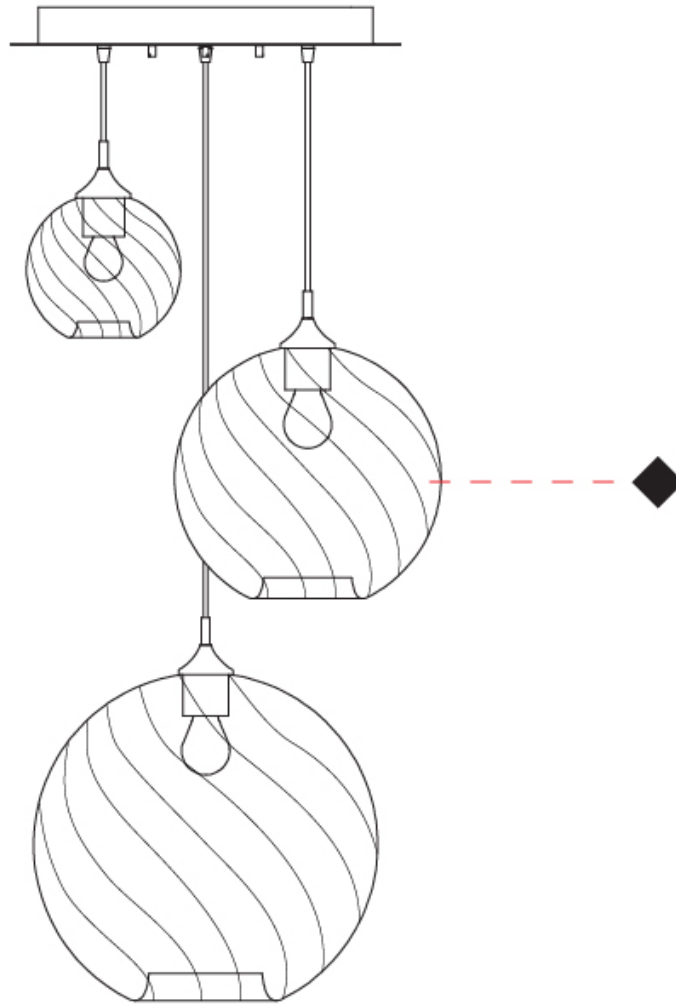

PARIGI PALLA 3 LIGHT CLUSTER SUSPENSION

D141110-

PROJECT _____

TYPE _____

SPECIFIER _____

QUANTITY _____

DATE _____

D