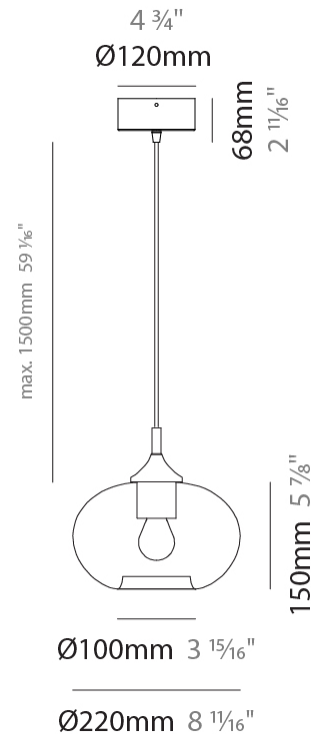

PROJECT	
TYPE	
SPECIFIER	
QUANTITY	
DATE	

PARIGI CIPOLLA MONOPOINT SUSPENSION

D141076-

base number   Finish
Options

1. To build a product code in our configurator select the specify button on the base model # product page
2. To build a manual product code on this datasheet choose from the options listed below in blue font and add the suffix to the base model #

GENERAL

Series: Parigi
Subseries: Parigi Cipolla Monopoint
Brand: Cangini & Tucci
Division: Design
Mounting Type: Suspension
Mounting Location: Ceiling
Subcategory: Pendant

PHYSICAL

Shape: Sphere
Diameter (mm): 220
Diameter (in): 8 ¹¹/₁₆
Height (mm): 150
Height (in): 5 ⁷/₈
Max. Overall Height (mm): 1650
Max. Overall Height (in): 64 ¹⁵/₁₆
Light Distribution: Omnidirectional
Weight (kg): 1.10
Weight (lbs): 2.43
Fixture Finish: [AMB / GRN / PNK / RUB / SKB / SMK / TOB / TRA](#)
Holder Finish: CHR
Fixture Material: Glass / Metal
Cable Details: 1500mm Cable

ELECTRICAL

Number of Lamps: 1
Lamp Type: LED Retrofit
Bulb Included: Bulb Not Included
Max. Wattage Per Lamp (W): 8
Lamp Base: E26
Input Voltage (V): 120
Upon Request: 277Vac / GU24

LED

OPTICAL

RATINGS AND CERTIFICATIONS

Certified By: Certified for North American Standards
IP rating: IP20