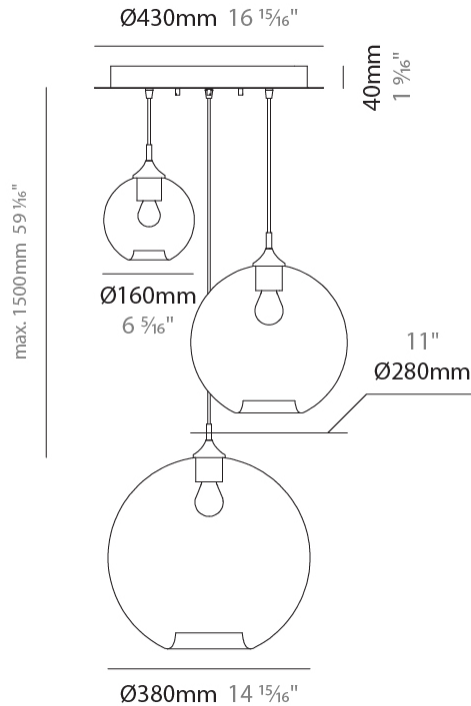

PROJECT	
TYPE	
SPECIFIER	
QUANTITY	
DATE	

PARIGI PALLA 3 LIGHT CLUSTER SUSPENSION

D141101-

base number Finish
Options

1. To build a product code in our configurator select the specify button on the base model # product page
2. To build a manual product code on this datasheet choose from the options listed below in blue font and add the suffix to the base model #

GENERAL

Series: Parigi
Subseries: Parigi Palla 3 Light Cluster
Brand: Cangini & Tucci
Division: Design
Mounting Type: Suspension
Mounting Location: Ceiling
Subcategory: Pendant

PHYSICAL

Shape: Sphere
Diameter (mm): 430
Diameter (in): 16 ¹⁵/₁₆
Max. Overall Height (mm): 1500
Max. Overall Height (in): 59 ¹/₁₆
Light Distribution: Omnidirectional
Weight (kg): 6.94
Weight (lbs): 15.30
Fixture Finish: [AMB](#) / [GRN](#) / [PNK](#) / [RUB](#) / [SKB](#) / [SMK](#) / [TOB](#) / [TRA](#)
Holder Finish: PSS
Fixture Material: Glass / Metal
Cable Details: 1500mm Cable

ELECTRICAL

Number of Lamps: 3
Lamp Type: LED Retrofit
Bulb Included: Bulb Not Included
Total Output Wattage (W): 20
Max. Wattage Per Lamp (W): 8 + 4
Lamp Base: E26 + E12
Input Voltage (V): 120

LED

OPTICAL

RATINGS AND CERTIFICATIONS

Certified By: Certified for North American Standards
IP rating: IP20