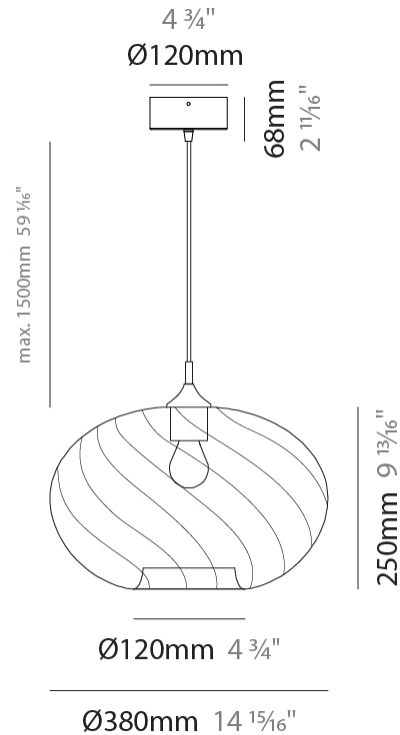

PROJECT	_____
TYPE	_____
SPECIFIER	_____
QUANTITY	_____
DATE	_____

PARIGI CIPOLLA MONOPOINT SUSPENSION

D141087-

base number Finish
Options

1. To build a product code in our configurator select the specify button on the base model # product page
2. To build a manual product code on this datasheet choose from the options listed below in blue font and add the suffix to the base model #

GENERAL

Series: Parigi _____
Subseries: Parigi Cipolla Monopoint _____
Brand: Cangini & Tucci _____
Division: Design _____
Mounting Type: Suspension _____
Mounting Location: Ceiling _____
Subcategory: Pendant _____

PHYSICAL

Shape: Sphere _____
Diameter (mm): 380 _____
Diameter (in): 14 ¹⁵/₁₆ _____
Height (mm): 250 _____
Height (in): 9 ¹³/₁₆ _____
Max. Overall Height (mm): 1750 _____
Max. Overall Height (in): 68 ⁷/₈ _____
Light Distribution: Omnidirectional _____
Weight (kg): 2.40 _____
Weight (lbs): 5.29 _____
Fixture Finish: [AMB](#) / [GRN](#) / [PNK](#) / [RUB](#) / [SKB](#) / [SMK](#) / [TOB](#) / [TRA](#) _____
Holder Finish: CHR _____
Fixture Material: Glass / Metal _____
Cable Details: 1500mm Cable _____

ELECTRICAL

Number of Lamps: 1 _____
Lamp Type: LED Retrofit _____
Bulb Included: Bulb Not Included _____
Max. Wattage Per Lamp (W): 8 _____
Lamp Base: E26 _____
Input Voltage (V): 120 _____
Upon Request: 277Vac / GU24 _____

LED

OPTICAL

RATINGS AND CERTIFICATIONS

Certified By: Certified for North American Standards _____
IP rating: IP20 _____