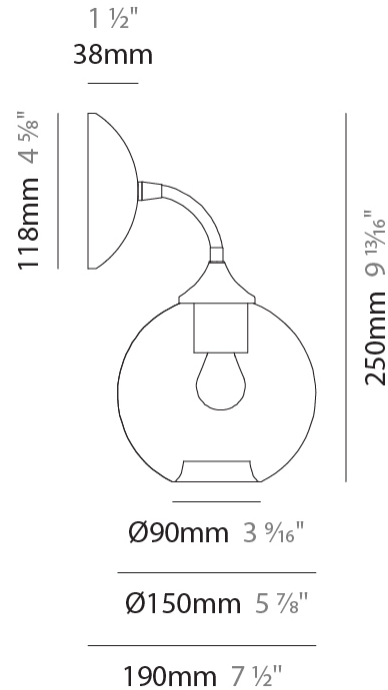

PARIGI PALLA SURFACE

D143016-

base number   Finish
Options

PROJECT	_____
TYPE	_____
SPECIFIER	_____
QUANTITY	_____
DATE	_____

1. To build a product code in our configurator select the specify button on the base model # product page
2. To build a manual product code on this datasheet choose from the options listed below in blue font and add the suffix to the base model #

GENERAL

Series: Parigi
Subseries: Parigi Palla
Brand: Cangini & Tucci
Division: Design
Mounting Type: Surface
Mounting Location: Wall
Subcategory: Ambient

PHYSICAL

Shape: Sphere
Length (mm): 150
Length (in): 5 7/8
Height (mm): 250
Depth (mm): 190
Height (in): 9 13/16
Depth (in): 7 1/2
Light Distribution: Omnidirectional
Weight (kg): 0.49
Weight (lbs): 1.08
Fixture Finish: AMB / GRN / PNK / RUB / SKB / SMK / TOB / TRA
Holder Finish: CHR
Fixture Material: Glass / Metal

ELECTRICAL

Number of Lamps: 1
Lamp Type: LED Retrofit
Bulb Included: Bulb Not Included
Max. Wattage Per Lamp (W): 4
Lamp Base: E12
Input Voltage (V): 120

LED

OPTICAL

RATINGS AND CERTIFICATIONS

Certified By: Certified for North American Standards
IP rating: IP20