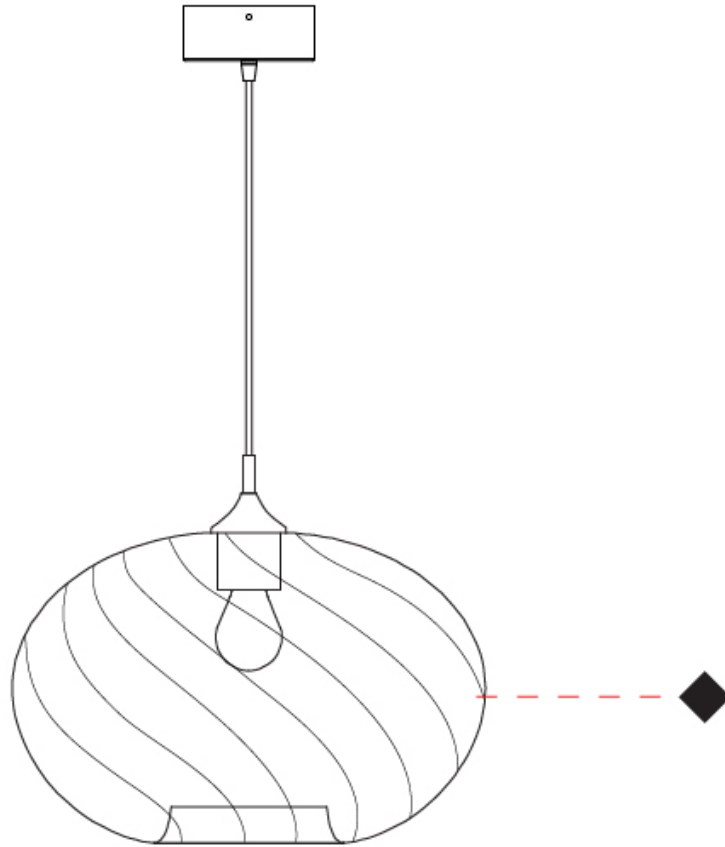

PARIGI CIPOLLA MONOPOINT SUSPENSION

D141087-

PROJECT	_____
TYPE	_____
SPECIFIER	_____
QUANTITY	_____
DATE	_____

D