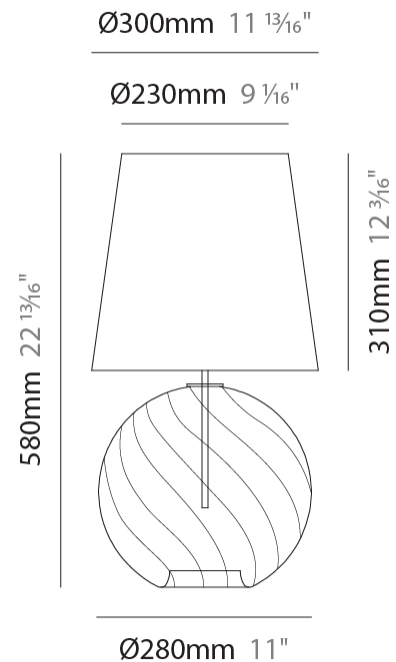

PARIGI PALLA PORTABLE

D144018-

base number Finish
Options

PROJECT
TYPE
SPECIFIER
QUANTITY
DATE

1. To build a product code in our configurator select the specify button on the base model # product page
2. To build a manual product code on this datasheet choose from the options listed below in blue font and add the suffix to the base model #

GENERAL

Series: Parigi
Subseries: Parigi Palla
Brand: Cangini & Tucci
Division: Design
Mounting Type: Portable
Mounting Location: Table
Subcategory: Ambient

PHYSICAL

Shape: Sphere
Diameter (mm): 280
Diameter (in): 11
Height (mm): 580
Height (in): 22 ¹³/₁₆
Light Distribution: Omnidirectional
Weight (kg): 1.70
Weight (lbs): 3.77
Fixture Finish: [AMB / GRN / PNK / RUB / SKB / SMK / TOB / TRA](#)
Holder Finish: CHR
Fixture Material: Glass / Metal

ELECTRICAL

Number of Lamps: 1
Lamp Type: LED Retrofit
Bulb Included: Bulb Not Included
Max. Wattage Per Lamp (W): 7
Lamp Base: E26
Input Voltage (V): 120
Upon Request: 277Vac / GU24

LED

OPTICAL

RATINGS AND CERTIFICATIONS

Certified By: Certified for North American Standards
IP rating: IP20