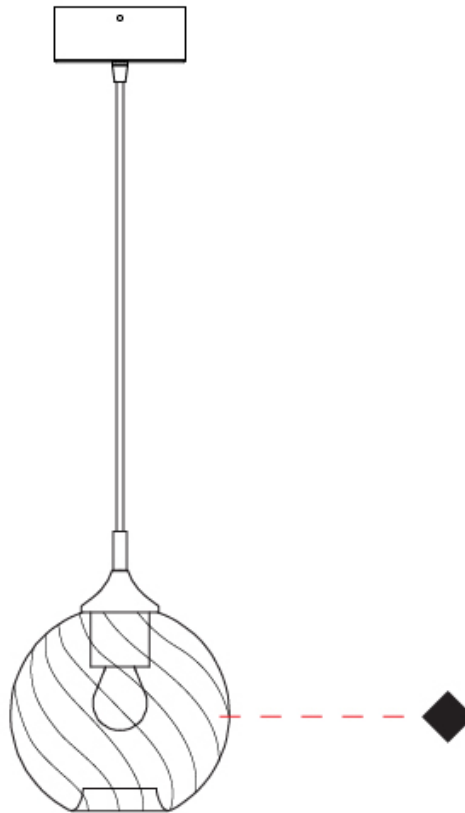

PARIGI PALLA MONOPOINT SUSPENSION

D141102-

PROJECT

TYPE

SPECIFIER

QUANTITY

DATE

D