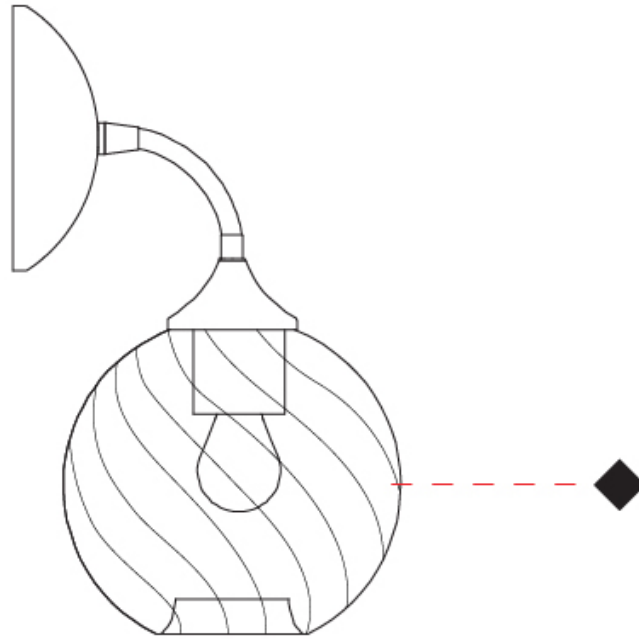

D143017-

PROJECT

TYPE

SPECIFIER

QUANTITY

DATE

D