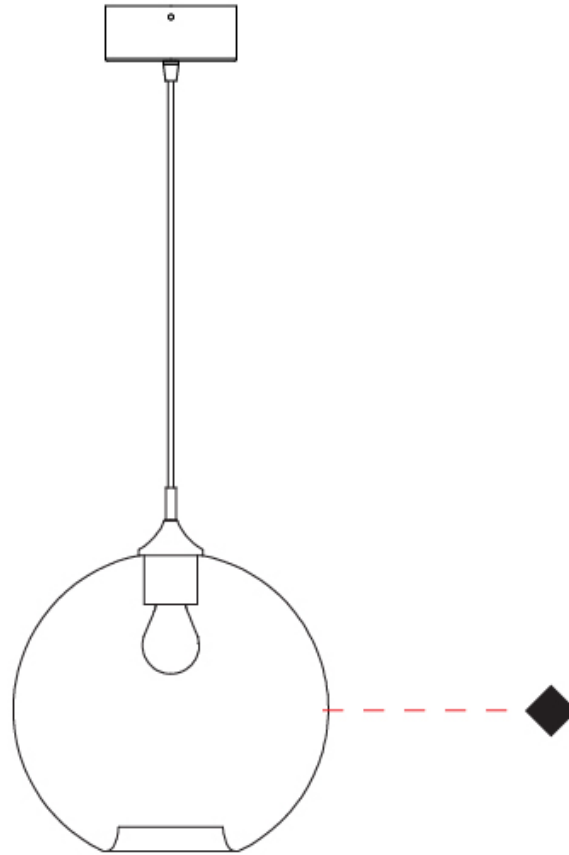

PARIGI PALLA MONOPOINT SUSPENSION

D141095-

PROJECT _____

TYPE _____

SPECIFIER _____

QUANTITY _____

DATE _____

D