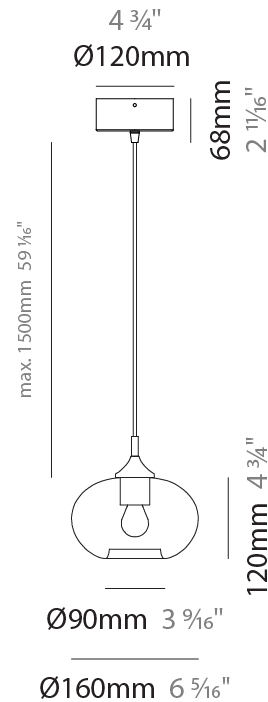

PARIGI CIPOLLA MONOPOINT SUSPENSION

D141075-

base number Finish
Options

1. To build a product code in our configurator select the specify button on the base model # product page
2. To build a manual product code on this datasheet choose from the options listed below in blue font and add the suffix to the base model #

GENERAL

Series: Parigi
Subseries: Parigi Cipolla Monopoint
Brand: Cangini & Tucci
Division: Design
Mounting Type: Suspension
Mounting Location: Ceiling
Subcategory: Pendant

PHYSICAL

Shape: Sphere
Diameter (mm): 160
Diameter (in): 6 ⁵/₁₆
Height (mm): 120
Height (in): 4 ³/₄
Max. Overall Height (mm): 1620
Max. Overall Height (in): 63 ³/₄
Light Distribution: Omnidirectional
Weight (kg): 0.45
Weight (lbs): 0.99
[Fixture Finish: AMB / GRN / PNK / RUB / SKB / SMK / TOB / TRA](#)
Holder Finish: CHR
Fixture Material: Glass / Metal
Cable Details: 1500mm Cable

ELECTRICAL

Number of Lamps: 1
Lamp Type: LED Retrofit
Bulb Included: Bulb Not Included
Max. Wattage Per Lamp (W): 4
Lamp Base: E12
Input Voltage (V): 120

LED

OPTICAL

RATINGS AND CERTIFICATIONS

Certified By: Certified for North American Standards
IP rating: IP20

PROJECT
TYPE
SPECIFIER
QUANTITY
DATE