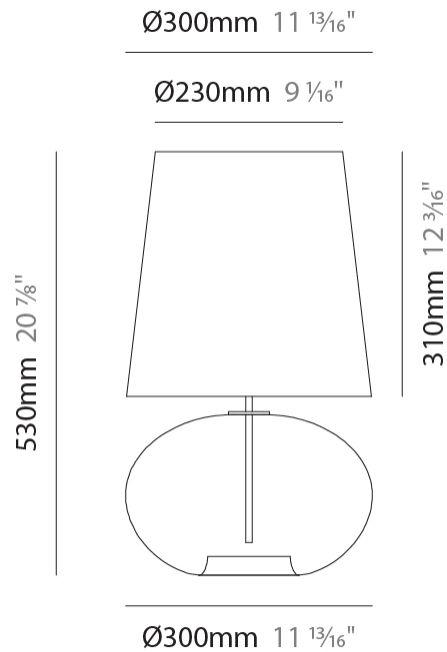

PARIGI CIPOLLA PORTABLE

D144009-

base number   Finish
Options

PROJECT	_____
TYPE	_____
SPECIFIER	_____
QUANTITY	_____
DATE	_____

1. To build a product code in our configurator select the specify button on the base model # product page
2. To build a manual product code on this datasheet choose from the options listed below in blue font and add the suffix to the base model #

GENERAL

Series: Parigi _____
Subseries: Parigi Cipolla _____
Brand: Cangini & Tucci _____
Division: Design _____
Mounting Type: Portable _____
Mounting Location: Table _____
Subcategory: Ambient _____

PHYSICAL

Shape: Sphere _____
Diameter (mm): 300 _____
Diameter (in): 11 ¹³/₁₆ _____
Height (mm): 530 _____
Height (in): 20 ⁷/₈ _____
Light Distribution: Omnidirectional _____
Weight (kg): 1.65 _____
Weight (lbs): 3.64 _____
Fixture Finish: [AMB](#) / [GRN](#) / [PNK](#) / [RUB](#) / [SKB](#) / [SMK](#) / [TOB](#) / [TRA](#) _____
Holder Finish: CHR _____
Fixture Material: Glass / Metal _____

ELECTRICAL

Number of Lamps: 1 _____
Lamp Type: LED Retrofit _____
Bulb Included: Bulb Not Included _____
Max. Wattage Per Lamp (W): 7 _____
Lamp Base: E26 _____
Input Voltage (V): 120 _____
Upon Request: 277Vac / GU24 _____

LED

OPTICAL

RATINGS AND CERTIFICATIONS

Certified By: Certified for North American Standards _____
IP rating: IP20 _____