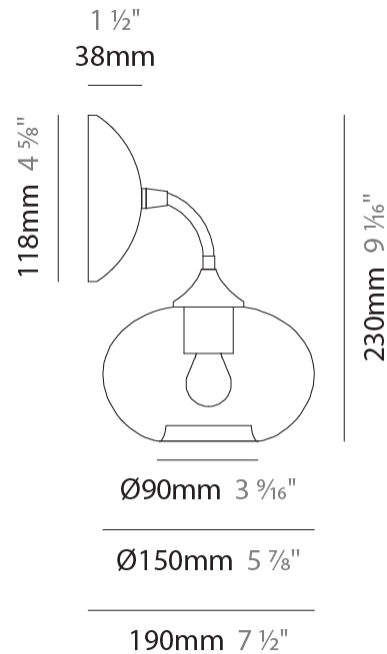

PARIGI CIPOLLA SURFACE

D143014-

base number Finish
Options

PROJECT
TYPE
SPECIFIER
QUANTITY
DATE

1. To build a product code in our configurator select the specify button on the base model # product page
2. To build a manual product code on this datasheet choose from the options listed below in blue font and add the suffix to the base model #

GENERAL

Series: Parigi
Subseries: Parigi Cipolla
Brand: Cangini & Tucci
Division: Design
Mounting Type: Surface
Mounting Location: Wall
Subcategory: Ambient

PHYSICAL

Shape: Sphere
Length (mm): 150
Length (in): 5 ⁷/₈
Height (mm): 230
Depth (mm): 190
Height (in): 9 ¹/₁₆
Depth (in): 7 ¹/₂
Light Distribution: Omnidirectional
Weight (kg): 0.45
Weight (lbs): 0.99
Fixture Finish: [AMB / GRN / PNK / RUB / SKB / SMK / TOB / TRA](#)
Holder Finish: CHR
Fixture Material: Glass / Metal

ELECTRICAL

Number of Lamps: 1
Lamp Type: LED Retrofit
Bulb Included: Bulb Not Included
Max. Wattage Per Lamp (W): 4
Lamp Base: E12
Input Voltage (V): 120

LED

OPTICAL

RATINGS AND CERTIFICATIONS

Certified By: Certified for North American Standards
IP rating: IP20