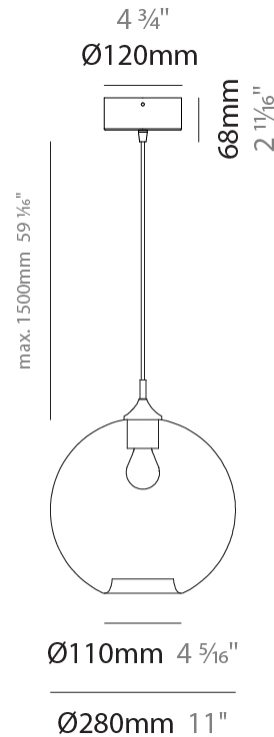

PROJECT	
TYPE	
SPECIFIER	
QUANTITY	
DATE	

PARIGI PALLA MONOPOINT SUSPENSION

D141095-

base number Finish
Options

1. To build a product code in our configurator select the specify button on the base model # product page
2. To build a manual product code on this datasheet choose from the options listed below in blue font and add the suffix to the base model #

GENERAL

Series: Parigi
Subseries: Parigi Palla Monopoint
Brand: Cangini & Tucci
Division: Design
Mounting Type: Suspension
Mounting Location: Ceiling
Subcategory: Pendant

PHYSICAL

Shape: Sphere
Diameter (mm): 280
Diameter (in): 11
Height (mm): 280
Height (in): 11
Max. Overall Height (mm): 1780
Max. Overall Height (in): 70 ⁷/₁₆
Light Distribution: Omnidirectional
Weight (kg): 1.50
Weight (lbs): 3.31
Fixture Finish: [AMB](#) / [GRN](#) / [PNK](#) / [RUB](#) / [SKB](#) / [SMK](#) / [TOB](#) / [TRA](#)
Holder Finish: CHR
Fixture Material: Glass / Metal
Cable Details: 1500mm Cable

ELECTRICAL

Number of Lamps: 1
Lamp Type: LED Retrofit
Bulb Included: Bulb Not Included
Max. Wattage Per Lamp (W): 8
Lamp Base: E26
Input Voltage (V): 120
Upon Request: 277Vac / GU24

LED

OPTICAL

RATINGS AND CERTIFICATIONS

Certified By: Certified for North American Standards
IP rating: IP20