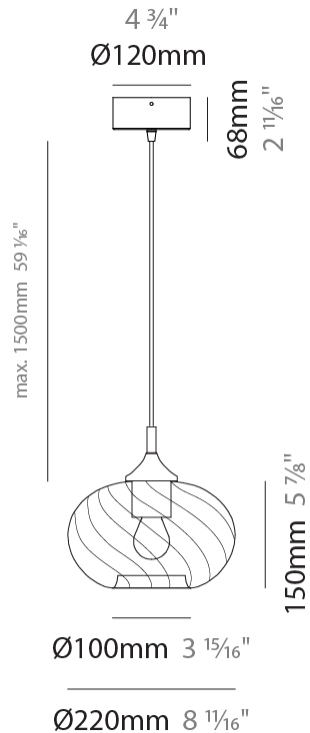

PROJECT
TYPE
SPECIFIER
QUANTITY
DATE

PARIGI CIPOLLA MONOPOINT SUSPENSION

D141085-

base number   Finish
Options

1. To build a product code in our configurator select the specify button on the base model # product page
2. To build a manual product code on this datasheet choose from the options listed below in blue font and add the suffix to the base model #

GENERAL

Series: Parigi
Subseries: Parigi Cipolla Monopoint
Brand: Cangini & Tucci
Division: Design
Mounting Type: Suspension
Mounting Location: Ceiling
Subcategory: Pendant

PHYSICAL

Shape: Sphere
Diameter (mm): 220
Diameter (in): 8 ¹¹/₁₆
Height (mm): 150
Height (in): 5 ⁷/₈
Max. Overall Height (mm): 1650
Max. Overall Height (in): 64 ¹⁵/₁₆
Light Distribution: Omnidirectional
Weight (kg): 1.10
Weight (lbs): 2.43
Fixture Finish: AMB / GRN / PNK / RUB / SKB / SMK / TOB / TRA
Holder Finish: CHR
Fixture Material: Glass / Metal
Cable Details: 1500mm Cable

ELECTRICAL

Number of Lamps: 1
Lamp Type: LED Retrofit
Bulb Included: Bulb Not Included
Max. Wattage Per Lamp (W): 8
Lamp Base: E26
Input Voltage (V): 120
Upon Request: 277Vac / GU24

LED

OPTICAL

RATINGS AND CERTIFICATIONS

Certified By: Certified for North American Standards
IP rating: IP20