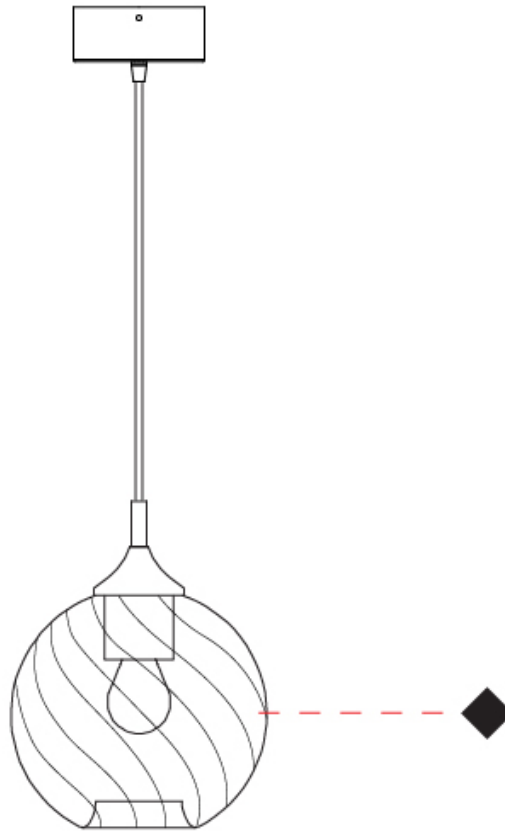

PARIGI PALLA MONOPOINT SUSPENSION

D141103-

PROJECT

TYPE

SPECIFIER

QUANTITY

DATE

D