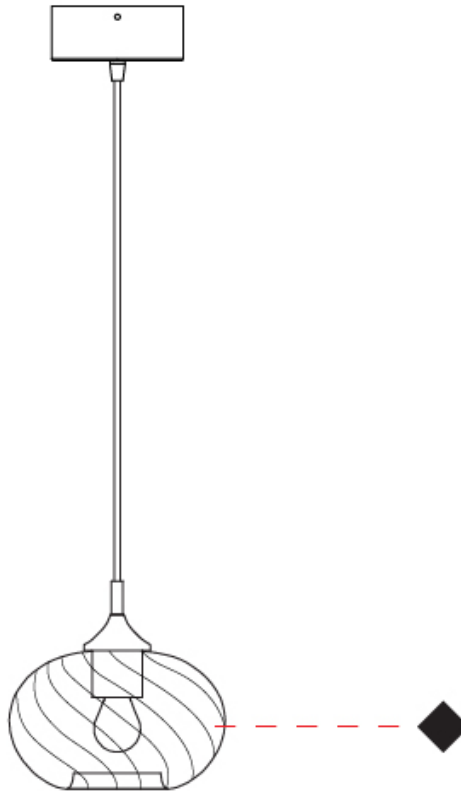

PARIGI CIPOLLA MONOPOINT SUSPENSION

D141084-

PROJECT _____

TYPE _____

SPECIFIER _____

QUANTITY _____

DATE _____

D