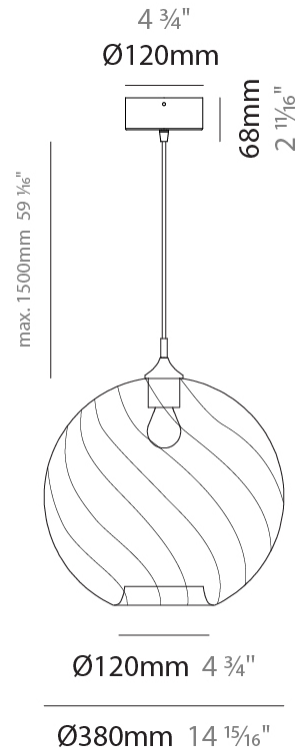

PARIGI PALLA MONOPOINT SUSPENSION

D141105-

base number Finish
Options

1. To build a product code in our configurator select the specify button on the base model # product page
2. To build a manual product code on this datasheet choose from the options listed below in blue font and add the suffix to the base model #

GENERAL

Series: Parigi
Subseries: Parigi Palla Monopoint
Brand: Cangini & Tucci
Division: Design
Mounting Type: Suspension
Mounting Location: Ceiling
Subcategory: Pendant

PHYSICAL

Shape: Sphere
Diameter (mm): 380
Diameter (in): 14 ¹⁵/₁₆
Height (mm): 380
Height (in): 14 ¹⁵/₁₆
Max. Overall Height (mm): 1880
Max. Overall Height (in): 74
Light Distribution: Omnidirectional
Weight (kg): 2.40
Weight (lbs): 5.29
Fixture Finish: [AMB](#) / [GRN](#) / [PNK](#) / [RUB](#) / [SKB](#) / [SMK](#) / [TOB](#) / [TRA](#)
Holder Finish: CHR
Fixture Material: Glass / Metal
Cable Details: 1500mm Cable

ELECTRICAL

Number of Lamps: 1
Lamp Type: LED Retrofit
Bulb Included: Bulb Not Included
Max. Wattage Per Lamp (W): 8
Lamp Base: E26
Input Voltage (V): 120
Upon Request: 277Vac / GU24

LED

OPTICAL

RATINGS AND CERTIFICATIONS

Certified By: Certified for North American Standards
IP rating: IP20

PROJECT
TYPE
SPECIFIER
QUANTITY
DATE