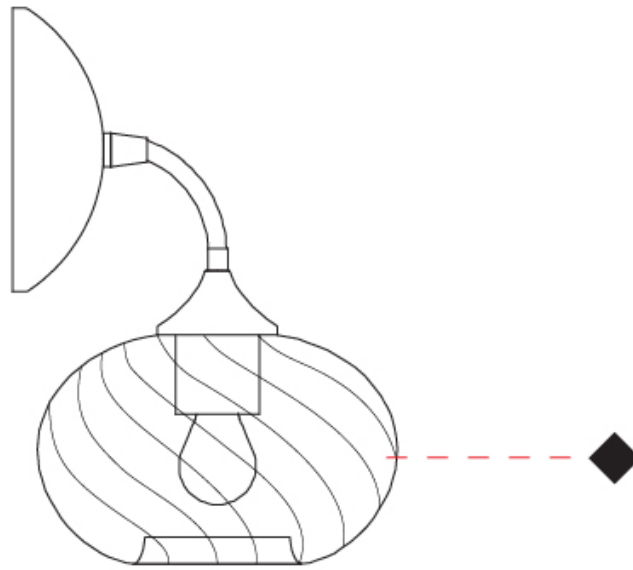

PARIGI CIPOLLA SURFACE

D143015-

PROJECT _____

TYPE _____

SPECIFIER _____

QUANTITY _____

DATE _____

D