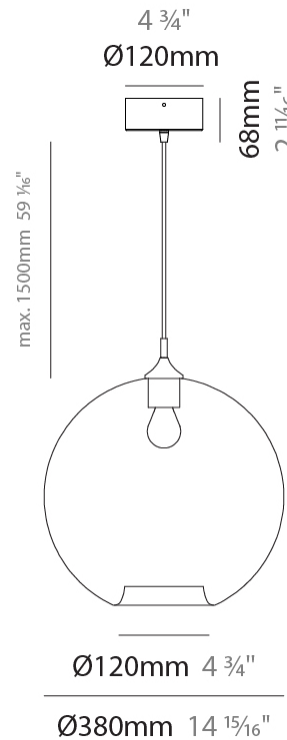

PROJECT	_____
TYPE	_____
SPECIFIER	_____
QUANTITY	_____
DATE	_____

PARIGI PALLA MONOPOINT SUSPENSION

D141096-

base number   Finish
Options

1. To build a product code in our configurator select the specify button on the base model # product page
2. To build a manual product code on this datasheet choose from the options listed below in blue font and add the suffix to the base model #

GENERAL

Series: Parigi
Subseries: Parigi Palla Monopoint
Brand: Cangini & Tucci
Division: Design
Mounting Type: Suspension
Mounting Location: Ceiling
Subcategory: Pendant

PHYSICAL

Shape: Sphere
Diameter (mm): 380
Diameter (in): 14 ¹⁵/₁₆
Height (mm): 380
Height (in): 14 ¹⁵/₁₆
Max. Overall Height (mm): 1880
Max. Overall Height (in): 74
Light Distribution: Omnidirectional
Weight (kg): 2.40
Weight (lbs): 5.29
Fixture Finish: [AMB](#) / [GRN](#) / [PNK](#) / [RUB](#) / [SKB](#) / [SMK](#) / [TOB](#) / [TRA](#)
Holder Finish: CHR
Fixture Material: Glass / Metal
Cable Details: 1500mm Cable

ELECTRICAL

Number of Lamps: 1
Lamp Type: LED Retrofit
Bulb Included: Bulb Not Included
Max. Wattage Per Lamp (W): 8
Lamp Base: E26
Input Voltage (V): 120
Upon Request: 277Vac / GU24

LED

OPTICAL

RATINGS AND CERTIFICATIONS

Certified By: Certified for North American Standards
IP rating: IP20