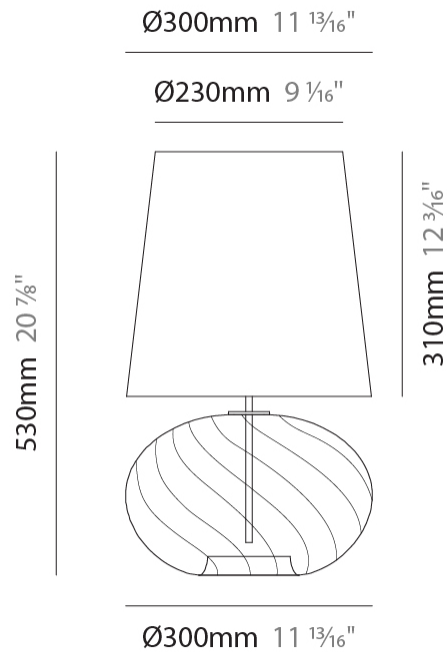

PARIGI CIPOLLA PORTABLE

D144012-

base number   Finish
Options

PROJECT	_____
TYPE	_____
SPECIFIER	_____
QUANTITY	_____
DATE	_____

1. To build a product code in our configurator select the specify button on the base model # product page
2. To build a manual product code on this datasheet choose from the options listed below in blue font and add the suffix to the base model #

GENERAL

Series: Parigi _____
Subseries: Parigi Cipolla _____
Brand: Cangini & Tucci _____
Division: Design _____
Mounting Type: Portable _____
Mounting Location: Table _____
Subcategory: Ambient _____

PHYSICAL

Shape: Sphere _____
Diameter (mm): 300 _____
Diameter (in): 11 ¹³/₁₆ _____
Height (mm): 530 _____
Height (in): 20 ⁷/₈ _____
Light Distribution: Omnidirectional _____
Weight (kg): 1.65 _____
Weight (lbs): 3.64 _____
Fixture Finish: [AMB](#) / [GRN](#) / [PNK](#) / [RUB](#) / [SKB](#) / [SMK](#) / [TOB](#) / [TRA](#) _____
Holder Finish: CHR _____
Fixture Material: Glass / Metal _____

ELECTRICAL

Number of Lamps: 1 _____
Lamp Type: LED Retrofit _____
Bulb Included: Bulb Not Included _____
Max. Wattage Per Lamp (W): 7 _____
Lamp Base: E26 _____
Input Voltage (V): 120 _____
Upon Request: 277Vac / GU24 _____

LED

OPTICAL

RATINGS AND CERTIFICATIONS

Certified By: Certified for North American Standards _____
IP rating: IP20 _____