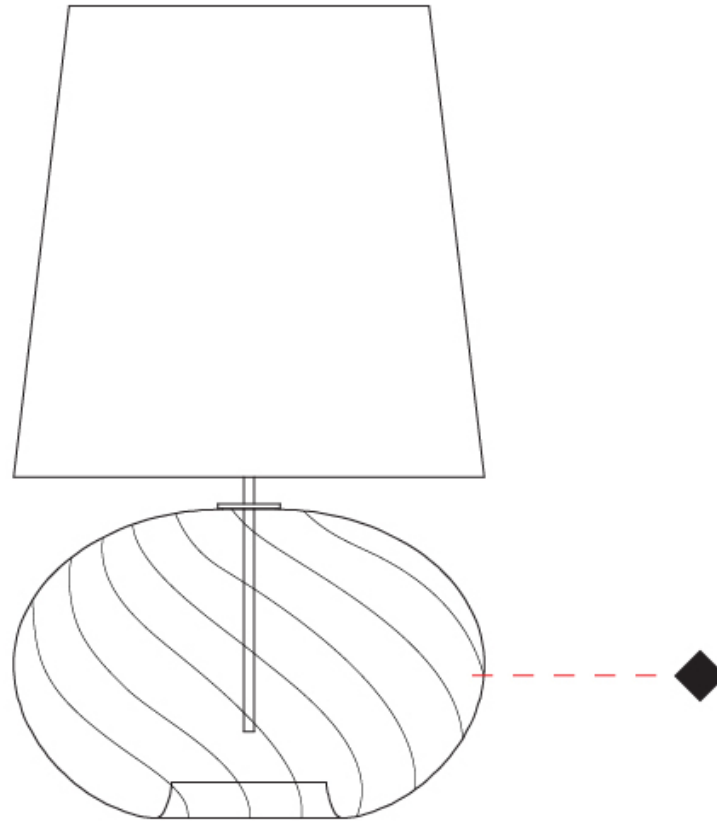

PARIGI CIPOLLA PORTABLE

D144013-

PROJECT

TYPE

SPECIFIER

QUANTITY

DATE

D