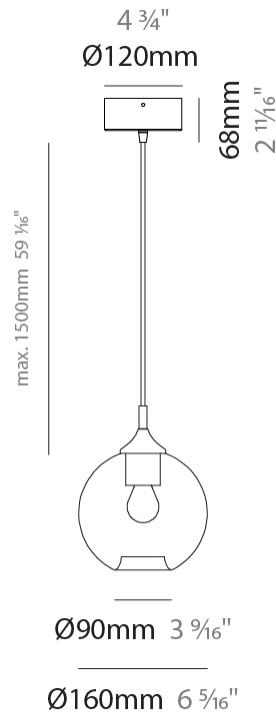

PROJECT	
TYPE	
SPECIFIER	
QUANTITY	
DATE	

PARIGI PALLA MONOPOINT SUSPENSION

D141093-

base number   Finish
Options

1. To build a product code in our configurator select the specify button on the base model # product page
2. To build a manual product code on this datasheet choose from the options listed below in blue font and add the suffix to the base model #

GENERAL

Series: Parigi
Subseries: Parigi Palla Monopoint
Brand: Cangini & Tucci
Division: Design
Mounting Type: Suspension
Mounting Location: Ceiling
Subcategory: Pendant

PHYSICAL

Shape: Sphere
Diameter (mm): 160
Diameter (in): 6 ⁵/₁₆
Height (mm): 160
Height (in): 6 ⁵/₁₆
Max. Overall Height (mm): 1660
Max. Overall Height (in): 65 ³/₈
Light Distribution: Omnidirectional
Weight (kg): 0.49
Weight (lbs): 1.08
Fixture Finish: [AMB / GRN / PNK / RUB / SKB / SMK / TOB / TRA](#)
Holder Finish: CHR
Fixture Material: Glass / Metal
Cable Details: 1500mm Cable

ELECTRICAL

Number of Lamps: 1
Lamp Type: LED Retrofit
Bulb Included: Bulb Not Included
Max. Wattage Per Lamp (W): 4
Lamp Base: E12
Input Voltage (V): 120

LED

OPTICAL

RATINGS AND CERTIFICATIONS

Certified By: Certified for North American Standards
IP rating: IP20