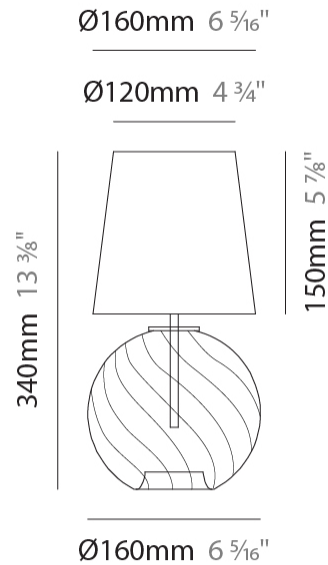

PARIGI PALLA PORTABLE

D144017-

base number   Finish
Options

1. To build a product code in our configurator select the specify button on the base model # product page
2. To build a manual product code on this datasheet choose from the options listed below in blue font and add the suffix to the base model #

GENERAL

Series: Parigi
Subseries: Parigi Palla
Brand: Cangini & Tucci
Division: Design
Mounting Type: Portable
Mounting Location: Table
Subcategory: Ambient

PHYSICAL

Shape: Sphere
Diameter (mm): 160
Diameter (in): 6 5/16
Height (mm): 340
Height (in): 13 3/8
Light Distribution: Omnidirectional
Weight (kg): 0.52
Weight (lbs): 1.15
Fixture Finish: AMB / GRN / PNK / RUB / SKB / SMK / TOB / TRA
Holder Finish: CHR
Fixture Material: Glass / Metal

ELECTRICAL

Number of Lamps: 1
Lamp Type: LED Retrofit
Bulb Included: Bulb Not Included
Max. Wattage Per Lamp (W): 4
Lamp Base: E12
Input Voltage (V): 120

LED

OPTICAL

RATINGS AND CERTIFICATIONS

Certified By: Certified for North American Standards
IP rating: IP20

PROJECT	_____
TYPE	_____
SPECIFIER	_____
QUANTITY	_____
DATE	_____