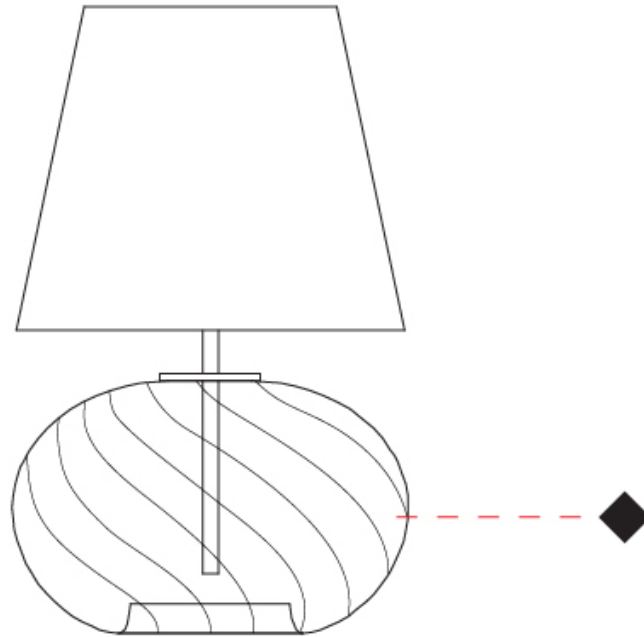

PARIGI CIPOLLA PORTABLE

D144011-

PROJECT	_____
TYPE	_____
SPECIFIER	_____
QUANTITY	_____
DATE	_____

D