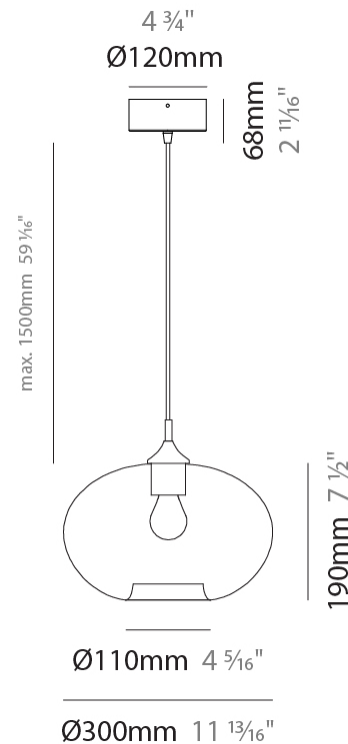

PROJECT	
TYPE	
SPECIFIER	
QUANTITY	
DATE	

PARIGI CIPOLLA MONOPOINT SUSPENSION

D141077-

base number   Finish
Options

1. To build a product code in our configurator select the specify button on the base model # product page
2. To build a manual product code on this datasheet choose from the options listed below in blue font and add the suffix to the base model #

GENERAL

Series: Parigi
Subseries: Parigi Cipolla Monopoint
Brand: Cangini & Tucci
Division: Design
Mounting Type: Suspension
Mounting Location: Ceiling
Subcategory: Pendant

PHYSICAL

Shape: Sphere
Diameter (mm): 300
Diameter (in): 11 ¹³/₁₆
Height (mm): 190
Height (in): 7 ¹/₂
Max. Overall Height (mm): 1690
Max. Overall Height (in): 66 ⁹/₁₆
Light Distribution: Omnidirectional
Weight (kg): 1.40
Weight (lbs): 3.09
Fixture Finish: [AMB / GRN / PNK / RUB / SKB / SMK / TOB / TRA](#)
Holder Finish: CHR
Fixture Material: Glass / Metal
Cable Details: 1500mm Cable

ELECTRICAL

Number of Lamps: 1
Lamp Type: LED Retrofit
Bulb Included: Bulb Not Included
Max. Wattage Per Lamp (W): 8
Lamp Base: E26
Input Voltage (V): 120
Upon Request: 277Vac / GU24

LED

OPTICAL

RATINGS AND CERTIFICATIONS

Certified By: Certified for North American Standards
IP rating: IP20