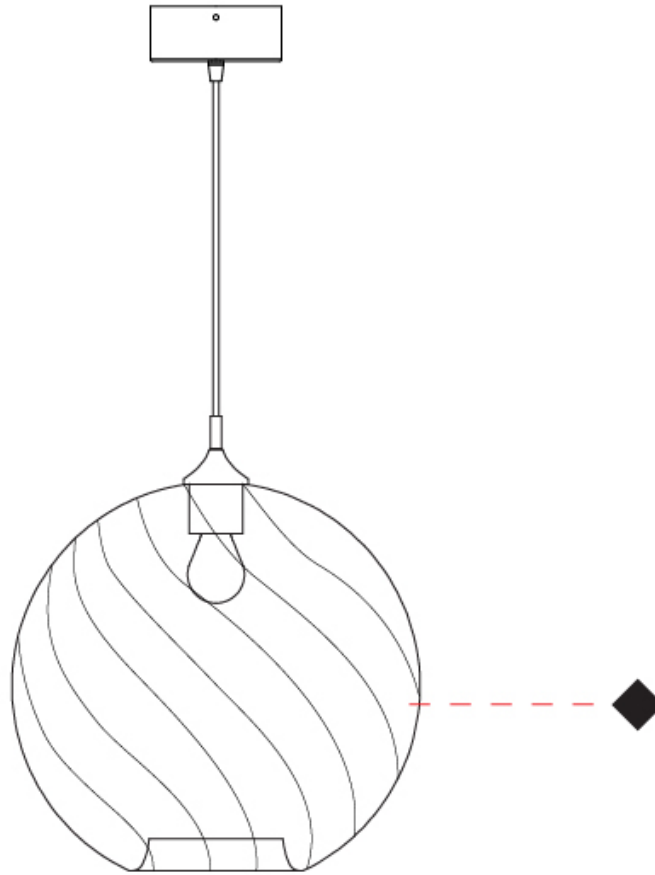

PARIGI PALLA MONOPOINT SUSPENSION

D141105-

PROJECT _____

TYPE _____

SPECIFIER _____

QUANTITY _____

DATE _____

D