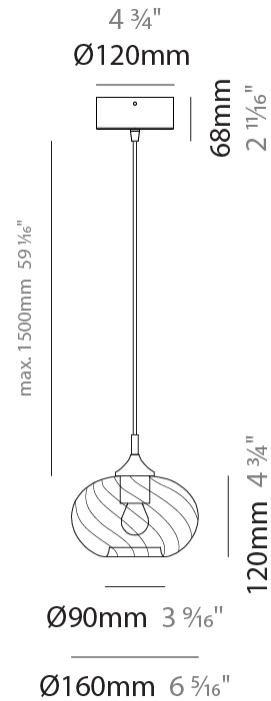

PARIGI CIPOLLA MONOPOINT SUSPENSION

D141084-

base number Finish
Options

1. To build a product code in our configurator select the specify button on the base model # product page
2. To build a manual product code on this datasheet choose from the options listed below in blue font and add the suffix to the base model #

GENERAL

Series: Parigi
Subseries: Parigi Cipolla Monopoint
Brand: Cangini & Tucci
Division: Design
Mounting Type: Suspension
Mounting Location: Ceiling
Subcategory: Pendant

PHYSICAL

Shape: Sphere
Diameter (mm): 160
Diameter (in): 6 ³/₁₆
Height (mm): 120
Height (in): 4 ³/₄
Max. Overall Height (mm): 1620
Max. Overall Height (in): 63 ³/₄
Light Distribution: Omnidirectional
Weight (kg): 0.45
Weight (lbs): 0.99
[Fixture Finish: AMB / GRN / PNK / RUB / SKB / SMK / TOB / TRA](#)
Holder Finish: CHR
Fixture Material: Glass / Metal
Cable Details: 1500mm Cable

ELECTRICAL

Number of Lamps: 1
Lamp Type: LED Retrofit
Lamp Shape: A15
Bulb Included: Bulb Not Included
Max. Wattage Per Lamp (W): 4
Lamp Base: E12
Input Voltage (V): 120

LED

OPTICAL

RATINGS AND CERTIFICATIONS

Certified By: Certified for North American Standards
IP rating: IP20

PROJECT
TYPE
SPECIFIER
QUANTITY
DATE