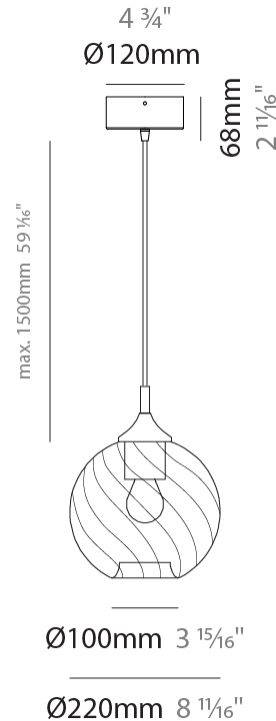

PARIGI PALLA MONOPOINT SUSPENSION

D141103-

base number   Finish
Options

1. To build a product code in our configurator select the specify button on the base model # product page
2. To build a manual product code on this datasheet choose from the options listed below in blue font and add the suffix to the base model #

GENERAL

Series: Parigi
Subseries: Parigi Palla Monopoint
Brand: Cangini & Tucci
Division: Design
Mounting Type: Suspension
Mounting Location: Ceiling
Subcategory: Pendant

PHYSICAL

Shape: Sphere
Diameter (mm): 220
Diameter (in): 8 ¹¹/₁₆
Height (mm): 220
Height (in): 8 ¹¹/₁₆
Max. Overall Height (mm): 1720
Max. Overall Height (in): 67 ¹¹/₁₆
Light Distribution: Omnidirectional
Weight (kg): 1.20
Weight (lbs): 2.65
Fixture Finish: [AMB / GRN / PNK / RUB / SKB / SMK / TOB / TRA](#)
Holder Finish: CHR
Fixture Material: Glass / Metal
Cable Details: 1500mm Cable

ELECTRICAL

Number of Lamps: 1
Lamp Type: LED Retrofit
Bulb Included: Bulb Not Included
Max. Wattage Per Lamp (W): 8
Lamp Base: E26
Input Voltage (V): 120
Upon Request: 277Vac / GU24

LED

OPTICAL

RATINGS AND CERTIFICATIONS

Certified By: Certified for North American Standards
IP rating: IP20

PROJECT	_____
TYPE	_____
SPECIFIER	_____
QUANTITY	_____
DATE	_____