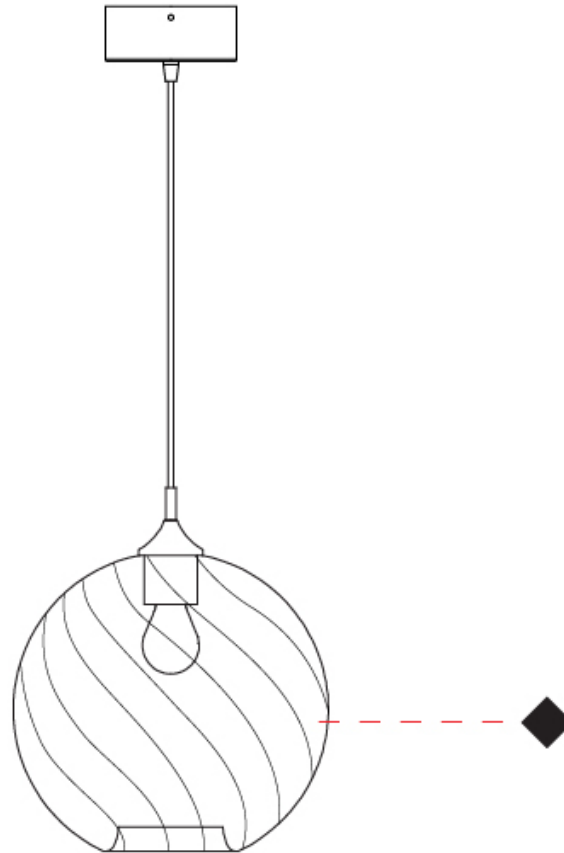

PARIGI PALLA MONOPOINT SUSPENSION

D141104-

PROJECT

TYPE

SPECIFIER

QUANTITY

DATE

D