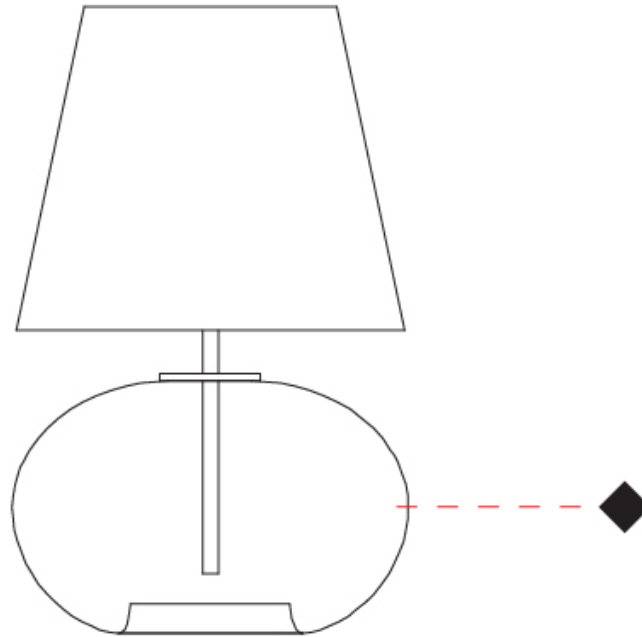

PARIGI CIPOLLA PORTABLE

D144008-

PROJECT _____

TYPE _____

SPECIFIER _____

QUANTITY _____

DATE _____

D