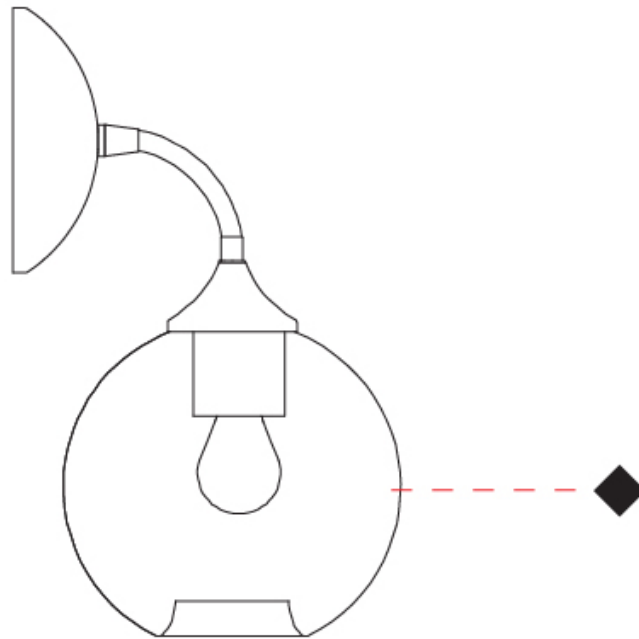

D143016-

PROJECT _____

TYPE _____

SPECIFIER _____

QUANTITY _____

DATE _____

D