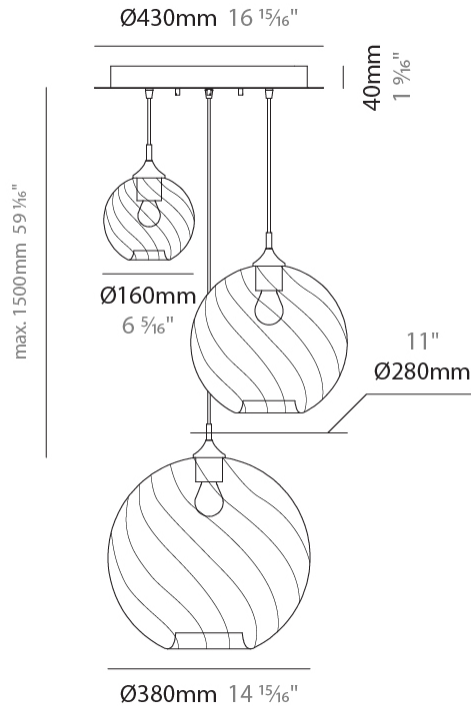

PROJECT	_____
TYPE	_____
SPECIFIER	_____
QUANTITY	_____
DATE	_____

PARIGI PALLA 3 LIGHT CLUSTER SUSPENSION

D141110-

base number   Finish
Options

1. To build a product code in our configurator select the specify button on the base model # product page
2. To build a manual product code on this datasheet choose from the options listed below in blue font and add the suffix to the base model #

GENERAL

Series: Parigi
Subseries: Parigi Palla 3 Light Cluster
Brand: Cangini & Tucci
Division: Design
Mounting Type: Suspension
Mounting Location: Ceiling
Subcategory: Pendant

PHYSICAL

Shape: Sphere
Diameter (mm): 430
Diameter (in): 16 ¹⁵/₁₆
Max. Overall Height (mm): 1500
Max. Overall Height (in): 59 ¹/₁₆
Light Distribution: Omnidirectional
Weight (kg): 6.94
Weight (lbs): 15.30
Fixture Finish: [AMB](#) / [GRN](#) / [PNK](#) / [RUB](#) / [SKB](#) / [SMK](#) / [TOB](#) / [TRA](#)
Holder Finish: PSS
Fixture Material: Glass / Metal
Cable Details: 1500mm Cable

ELECTRICAL

Number of Lamps: 3
Lamp Type: LED Retrofit
Bulb Included: Bulb Not Included
Total Output Wattage (W): 20
Max. Wattage Per Lamp (W): 8 + 4
Lamp Base: E26 + E12
Input Voltage (V): 120

LED

OPTICAL

RATINGS AND CERTIFICATIONS

Certified By: Certified for North American Standards
IP rating: IP20