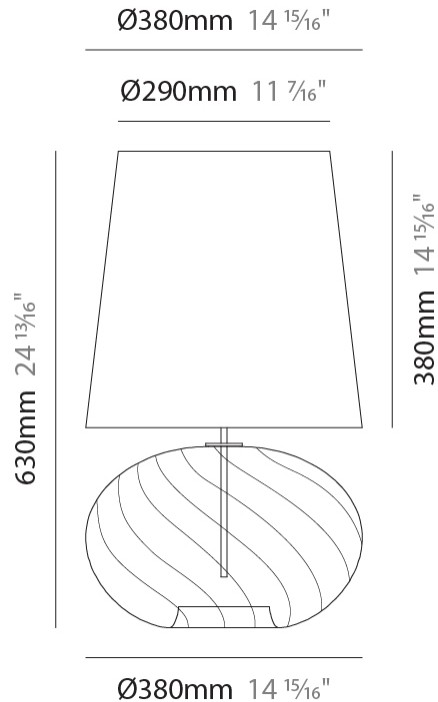

PARIGI CIPOLLA PORTABLE

D144013-

base number   Finish
Options

PROJECT	_____
TYPE	_____
SPECIFIER	_____
QUANTITY	_____
DATE	_____

1. To build a product code in our configurator select the specify button on the base model # product page
2. To build a manual product code on this datasheet choose from the options listed below in blue font and add the suffix to the base model #

GENERAL

Series: Parigi
Subseries: Parigi Cipolla
Brand: Cangini & Tucci
Division: Design
Mounting Type: Portable
Mounting Location: Table
Subcategory: Ambient

PHYSICAL

Shape: Sphere
Diameter (mm): 380
Diameter (in): 14 ¹⁵/₁₆
Height (mm): 630
Height (in): 24 ¹³/₁₆
Light Distribution: Omnidirectional
Weight (kg): 2.64
Weight (lbs): 5.82
Fixture Finish:
Holder Finish: CHR
Fixture Material: Glass / Metal

ELECTRICAL

Number of Lamps: 1
Lamp Type: LED Retrofit
Bulb Included: Bulb Not Included
Max. Wattage Per Lamp (W): 7
Lamp Base: E26
Input Voltage (V): 120
Upon Request: 277Vac / GU24

LED

OPTICAL

RATINGS AND CERTIFICATIONS

Certified By: Certified for North American Standards
IP rating: IP20