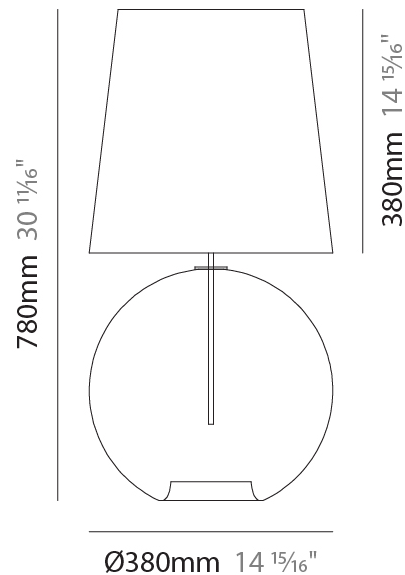

GENERAL

Series: Parigi
Subseries: Parigi Palla
Brand: Cangini & Tucci
Division: Design
Mounting Type: Portable
Mounting Location: Table
Subcategory: Ambient

PHYSICAL

Shape: Sphere
Diameter (mm): 380
Diameter (in): 14 ¹⁵/₁₆
Height (mm): 780
Height (in): 30 ¹¹/₁₆
Light Distribution: Omnidirectional
Weight (kg): 2.70
Weight (lbs): 5.95
Fixture Finish: [AMB](#) / [GRN](#) / [PNK](#) / [RUB](#) / [SKB](#) / [SMK](#) / [TOB](#) / [TRA](#)
Holder Finish: CHR
Fixture Material: Glass / Metal

Certified By: Certified for North American Standards
IP rating: IP20

PROJECT

TYPE

SPECIFIER

QUANTITY

DATE

Ø380mm 14 ¹⁵/₁₆"

Ø290mm 11 ⁷/₁₆"