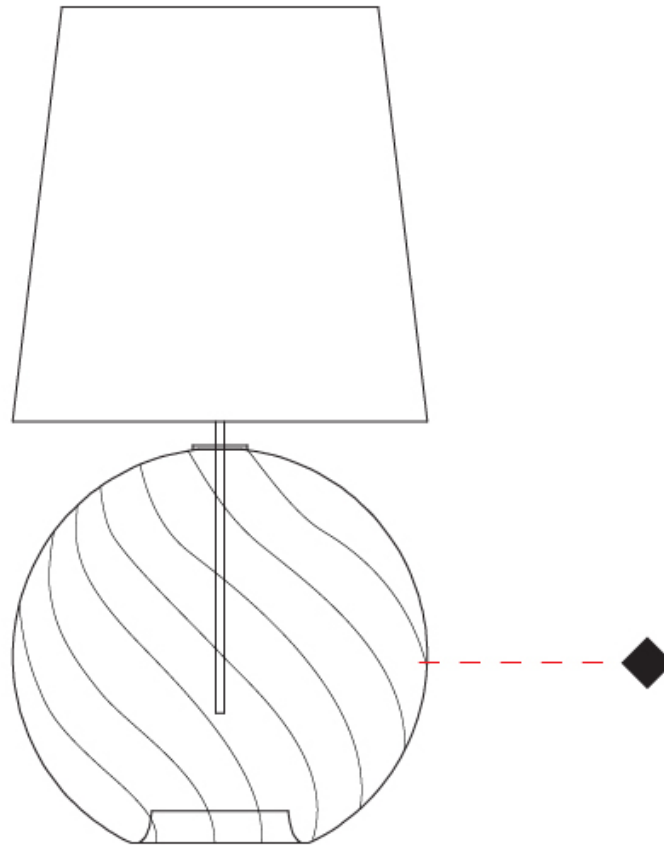

PARIGI PALLA PORTABLE

D144019-

PROJECT _____

TYPE _____

SPECIFIER _____

QUANTITY _____

DATE _____

D