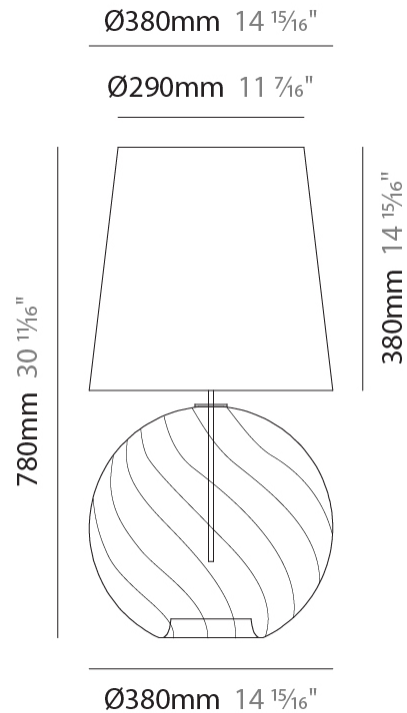

PARIGI PALLA PORTABLE

D144019-

base number Finish
Options

1. To build a product code in our configurator select the specify button on the base model # product page
2. To build a manual product code on this datasheet choose from the options listed below in blue font and add the suffix to the base model #

GENERAL

Series: Parigi
Subseries: Parigi Palla
Brand: Cangini & Tucci
Division: Design
Mounting Type: Portable
Mounting Location: Table
Subcategory: Ambient

PHYSICAL

Shape: Sphere
Diameter (mm): 380
Diameter (in): 14 ¹⁵/₁₆
Height (mm): 780
Height (in): 30 ¹¹/₁₆
Light Distribution: Omnidirectional
Weight (kg): 2.70
Weight (lbs): 5.95
Fixture Finish: [AMB](#) / [GRN](#) / [PNK](#) / [RUB](#) / [SKB](#) / [SMK](#) / [TOB](#) / [TRA](#)
Holder Finish: CHR
Fixture Material: Glass / Metal

ELECTRICAL

Number of Lamps: 1
Lamp Type: LED Retrofit
Bulb Included: Bulb Not Included
Max. Wattage Per Lamp (W): 7
Lamp Base: E26
Input Voltage (V): 120
Upon Request: 277Vac / GU24

LED

OPTICAL

RATINGS AND CERTIFICATIONS

Certified By: Certified for North American Standards
IP rating: IP20

PROJECT
TYPE
SPECIFIER
QUANTITY
DATE