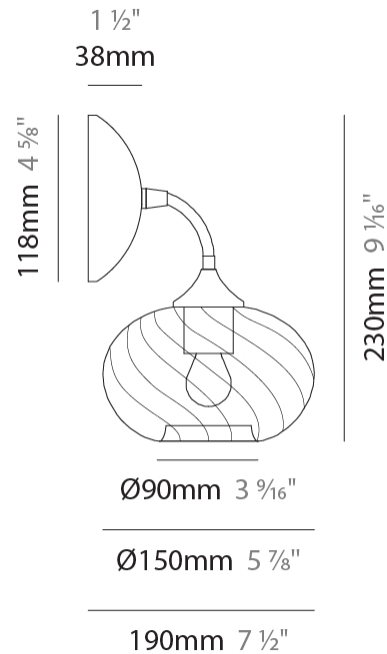

PARIGI CIPOLLA SURFACE

D143015-

base number Finish
Options

PROJECT
TYPE
SPECIFIER
QUANTITY
DATE

1. To build a product code in our configurator select the specify button on the base model # product page
2. To build a manual product code on this datasheet choose from the options listed below in blue font and add the suffix to the base model #

GENERAL

Series: Parigi
Subseries: Parigi Cipolla
Brand: Cangini & Tucci
Division: Design
Mounting Type: Surface
Mounting Location: Wall
Subcategory: Ambient

PHYSICAL

Shape: Sphere
Length (mm): 150
Length (in): 5 7/8
Height (mm): 230
Depth (mm): 190
Height (in): 9 1/16
Depth (in): 7 1/2
Light Distribution: Omnidirectional
Weight (kg): 0.45
Weight (lbs): 0.99
Fixture Finish: [AMB / GRN / PNK / RUB / SKB / SMK / TOB / TRA](#)
Holder Finish: CHR
Fixture Material: Glass / Metal

ELECTRICAL

Number of Lamps: 1
Lamp Type: LED Retrofit
Bulb Included: Bulb Not Included
Max. Wattage Per Lamp (W): 4
Lamp Base: E12
Input Voltage (V): 120

LED

OPTICAL

RATINGS AND CERTIFICATIONS

Certified By: Certified for North American Standards
IP rating: IP20