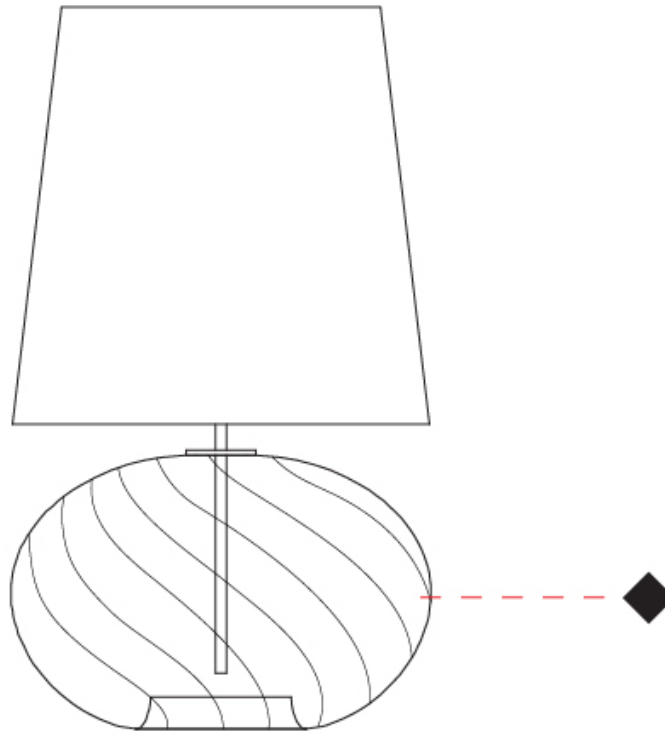

PARIGI CIPOLLA PORTABLE

D144012-

PROJECT

TYPE

SPECIFIER

QUANTITY

DATE

D