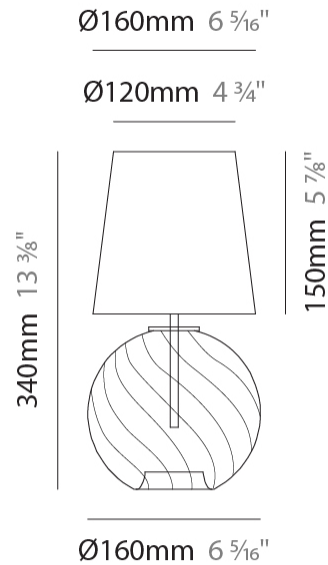

PARIGI PALLA PORTABLE

D144017-

base number Finish
Options

1. To build a product code in our configurator select the specify button on the base model # product page
2. To build a manual product code on this datasheet choose from the options listed below in blue font and add the suffix to the base model #

GENERAL

Series: Parigi
Subseries: Parigi Palla
Brand: Cangini & Tucci
Division: Design
Mounting Type: Portable
Mounting Location: Table
Subcategory: Ambient

PHYSICAL

Shape: Sphere
Diameter (mm): 160
Diameter (in): 6 ⁵/₁₆
Height (mm): 340
Height (in): 13 ³/₈
Light Distribution: Omnidirectional
Weight (kg): 0.52
Weight (lbs): 1.15
[Fixture Finish: AMB / GRN / PNK / RUB / SKB / SMK / TOB / TRA](#)
Holder Finish: CHR
Fixture Material: Glass / Metal

ELECTRICAL

Number of Lamps: 1
Lamp Type: LED Retrofit
Bulb Included: Bulb Not Included
Max. Wattage Per Lamp (W): 4
Lamp Base: E12
Input Voltage (V): 120

LED

OPTICAL

RATINGS AND CERTIFICATIONS

Certified By: Certified for North American Standards
IP rating: IP20

PROJECT
TYPE
SPECIFIER
QUANTITY
DATE