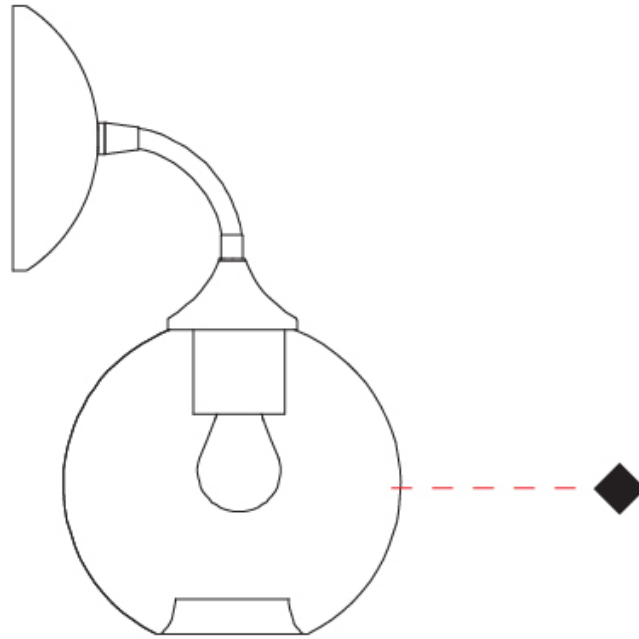

D143016-

PROJECT _____

TYPE _____

SPECIFIER _____

QUANTITY _____

DATE _____

D