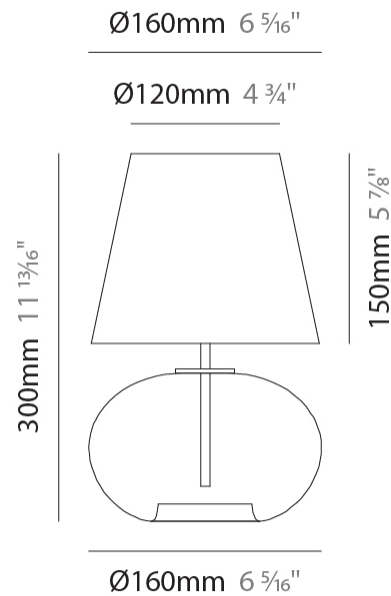

PARIGI CIPOLLA PORTABLE

D144008-

base number Finish
Options

PROJECT
TYPE
SPECIFIER
QUANTITY
DATE

1. To build a product code in our configurator select the specify button on the base model # product page
2. To build a manual product code on this datasheet choose from the options listed below in blue font and add the suffix to the base model #

GENERAL

Series: Parigi
Subseries: Parigi Cipolla
Brand: Cangini & Tucci
Division: Design
Mounting Type: Portable
Mounting Location: Table
Subcategory: Ambient

PHYSICAL

Shape: Sphere
Diameter (mm): 160
Diameter (in): 6 5/16
Height (mm): 300
Height (in): 11 13/16
Light Distribution: Omnidirectional
Weight (kg): 0.52
Weight (lbs): 1.15
Fixture Finish: [AMB](#) / [GRN](#) / [PNK](#) / [RUB](#) / [SKB](#) / [SMK](#) / [TOB](#) / [TRA](#)
Holder Finish: CHR
Fixture Material: Glass / Metal

ELECTRICAL

Number of Lamps: 1
Lamp Type: LED Retrofit
Bulb Included: Bulb Not Included
Max. Wattage Per Lamp (W): 4
Lamp Base: E12
Input Voltage (V): 120

LED

OPTICAL

RATINGS AND CERTIFICATIONS

Certified By: Certified for North American Standards
IP rating: IP20