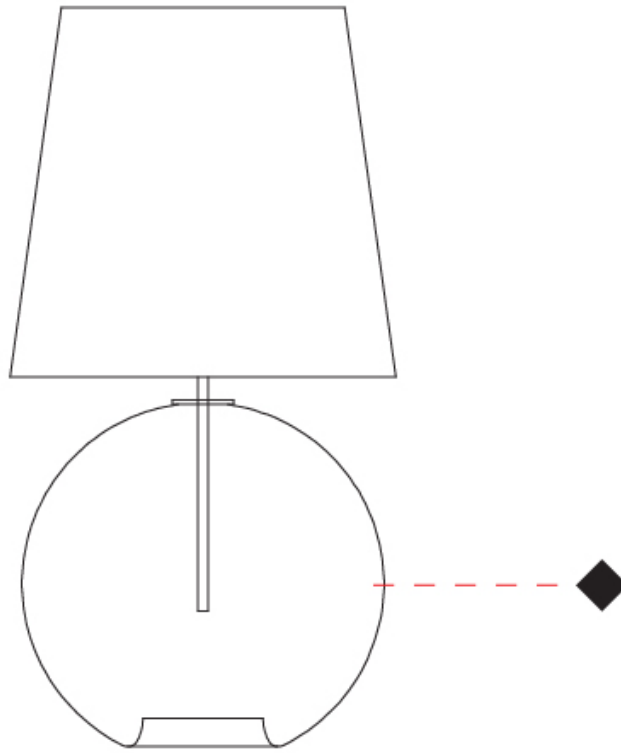

PARIGI PALLA PORTABLE

D144015-

PROJECT

TYPE

SPECIFIER

QUANTITY

DATE

D