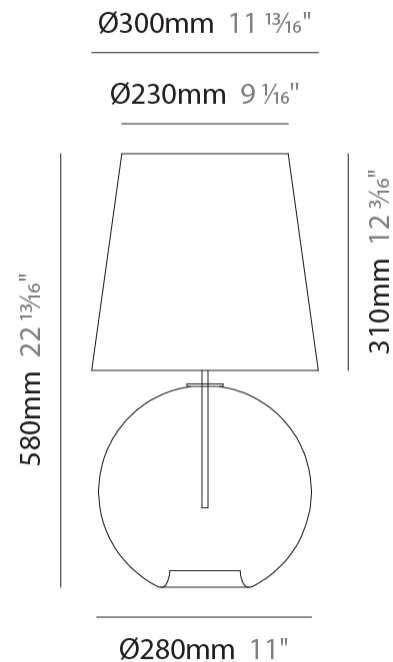

PARIGI PALLA PORTABLE

D144015-

base number   Finish
Options

PROJECT	_____
TYPE	_____
SPECIFIER	_____
QUANTITY	_____
DATE	_____

1. To build a product code in our configurator select the specify button on the base model # product page
2. To build a manual product code on this datasheet choose from the options listed below in blue font and add the suffix to the base model #

GENERAL

Series: Parigi _____
Subseries: Parigi Palla _____
Brand: Cangini & Tucci _____
Division: Design _____
Mounting Type: Portable _____
Mounting Location: Table _____
Subcategory: Ambient _____

PHYSICAL

Shape: Sphere _____
Diameter (mm): 280 _____
Diameter (in): 11 _____
Height (mm): 580 _____
Height (in): 22 ¹³/₁₆ _____
Light Distribution: Omnidirectional _____
Weight (kg): 1.70 _____
Weight (lbs): 3.77 _____
Fixture Finish: [AMB / GRN / PNK / RUB / SKB / SMK / TOB / TRA](#) _____
Holder Finish: CHR _____
Fixture Material: Glass / Metal _____

ELECTRICAL

Number of Lamps: 1 _____
Lamp Type: LED Retrofit _____
Bulb Included: Bulb Not Included _____
Max. Wattage Per Lamp (W): 7 _____
Lamp Base: E26 _____
Input Voltage (V): 120 _____
Upon Request: 277Vac / GU24 _____

LED

OPTICAL

RATINGS AND CERTIFICATIONS

Certified By: Certified for North American Standards _____
IP rating: IP20 _____