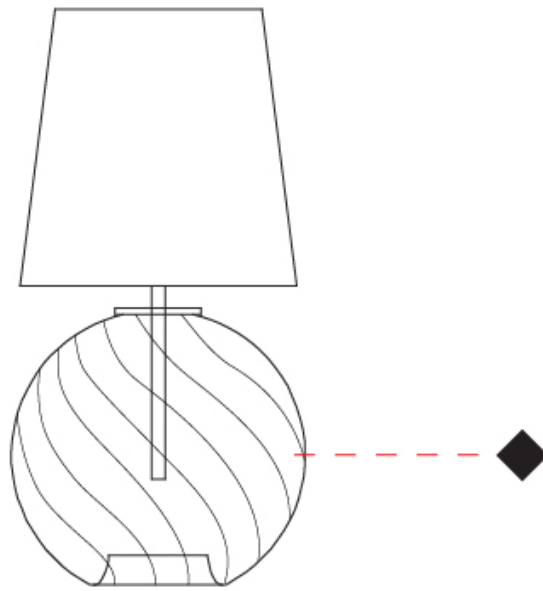

PARIGI PALLA PORTABLE

D144017-

PROJECT

TYPE

SPECIFIER

QUANTITY

DATE

D