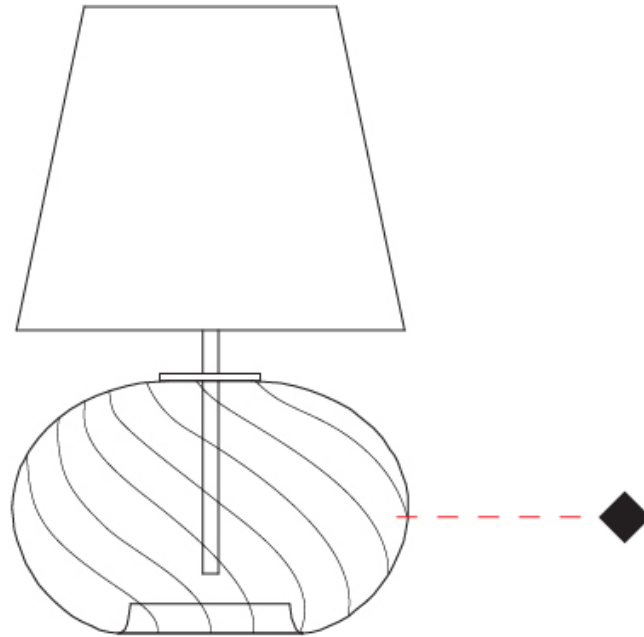

PARIGI CIPOLLA PORTABLE

D144011-

PROJECT

TYPE

SPECIFIER

QUANTITY

DATE

D