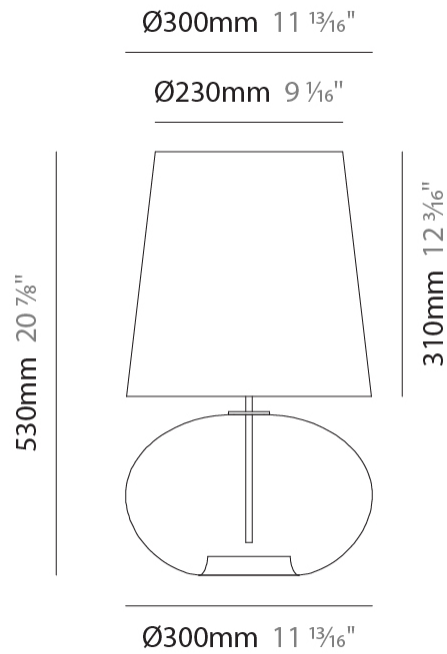

PARIGI CIPOLLA PORTABLE

D144009-

base number Finish
Options

PROJECT
TYPE
SPECIFIER
QUANTITY
DATE

1. To build a product code in our configurator select the specify button on the base model # product page
2. To build a manual product code on this datasheet choose from the options listed below in blue font and add the suffix to the base model #

GENERAL

Series: Parigi
Subseries: Parigi Cipolla
Brand: Cangini & Tucci
Division: Design
Mounting Type: Portable
Mounting Location: Table
Subcategory: Ambient

PHYSICAL

Shape: Sphere
Diameter (mm): 300
Diameter (in): 11 ¹³/₁₆"
Height (mm): 530
Height (in): 20 ⁷/₈"
Light Distribution: Omnidirectional
Weight (kg): 1.65
Weight (lbs): 3.64
Fixture Finish: [AMB](#) / [GRN](#) / [PNK](#) / [RUB](#) / [SKB](#) / [SMK](#) / [TOB](#) / [TRA](#)
Holder Finish: CHR
Fixture Material: Glass / Metal

ELECTRICAL

Number of Lamps: 1
Lamp Type: LED Retrofit
Bulb Included: Bulb Not Included
Max. Wattage Per Lamp (W): 7
Lamp Base: E26
Input Voltage (V): 120
Upon Request: 277Vac / GU24

LED

OPTICAL

RATINGS AND CERTIFICATIONS

Certified By: Certified for North American Standards
IP rating: IP20