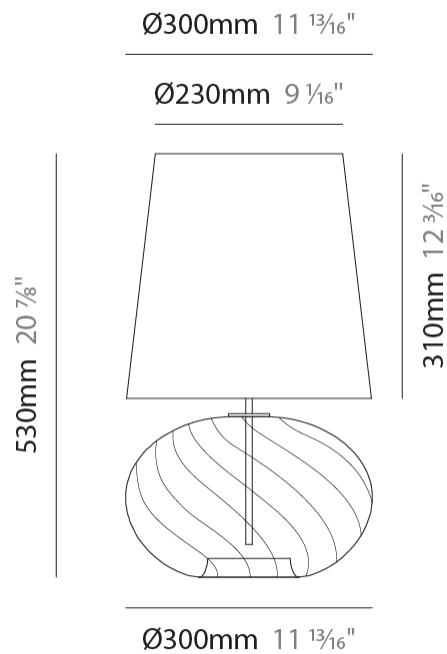

PARIGI CIPOLLA PORTABLE

D144012-

base number Finish
Options

PROJECT
TYPE
SPECIFIER
QUANTITY
DATE

1. To build a product code in our configurator select the specify button on the base model # product page
2. To build a manual product code on this datasheet choose from the options listed below in blue font and add the suffix to the base model #

GENERAL

Series: Parigi
Subseries: Parigi Cipolla
Brand: Cangini & Tucci
Division: Design
Mounting Type: Portable
Mounting Location: Table
Subcategory: Ambient

PHYSICAL

Shape: Sphere
Diameter (mm): 300
Diameter (in): 11 ¹³/₁₆"
Height (mm): 530
Height (in): 20 ⁷/₈"
Light Distribution: Omnidirectional
Weight (kg): 1.65
Weight (lbs): 3.64
Fixture Finish: [AMB](#) / [GRN](#) / [PNK](#) / [RUB](#) / [SKB](#) / [SMK](#) / [TOB](#) / [TRA](#)
Holder Finish: CHR
Fixture Material: Glass / Metal

ELECTRICAL

Number of Lamps: 1
Lamp Type: LED Retrofit
Bulb Included: Bulb Not Included
Max. Wattage Per Lamp (W): 7
Lamp Base: E26
Input Voltage (V): 120
Upon Request: 277Vac / GU24

LED

OPTICAL

RATINGS AND CERTIFICATIONS

Certified By: Certified for North American Standards
IP rating: IP20