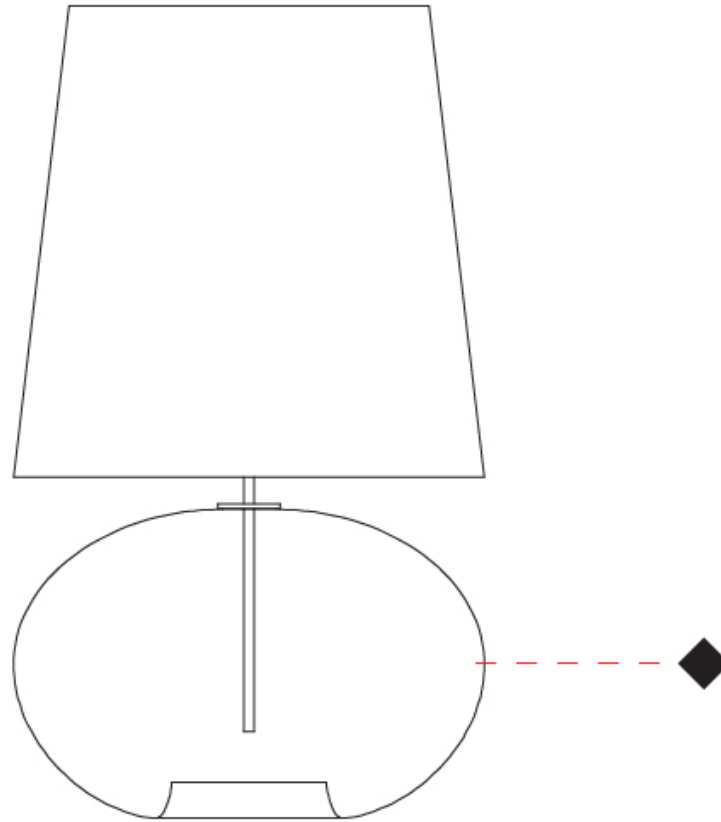

PARIGI CIPOLLA PORTABLE

D144010-

PROJECT _____

TYPE _____

SPECIFIER _____

QUANTITY _____

DATE _____

D