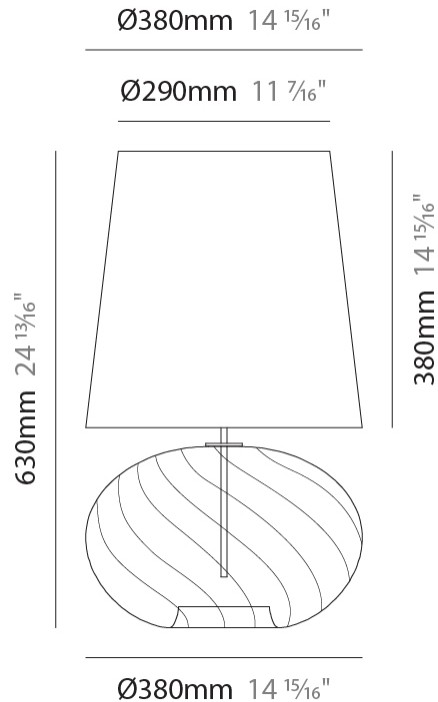

PARIGI CIPOLLA PORTABLE

D144013-

base number Finish
Options

PROJECT
TYPE
SPECIFIER
QUANTITY
DATE

1. To build a product code in our configurator select the specify button on the base model # product page
2. To build a manual product code on this datasheet choose from the options listed below in blue font and add the suffix to the base model #

GENERAL

Series: Parigi
Subseries: Parigi Cipolla
Brand: Cangini & Tucci
Division: Design
Mounting Type: Portable
Mounting Location: Table
Subcategory: Ambient

PHYSICAL

Shape: Sphere
Diameter (mm): 380
Diameter (in): 14 ¹⁵/₁₆"
Height (mm): 630
Height (in): 24 ¹³/₁₆"
Light Distribution: Omnidirectional
Weight (kg): 2.64
Weight (lbs): 5.82
Fixture Finish: [AMB](#) / [GRN](#) / [PNK](#) / [RUB](#) / [SKB](#) / [SMK](#) / [TOB](#) / [TRA](#)
Holder Finish: CHR
Fixture Material: Glass / Metal

ELECTRICAL

Number of Lamps: 1
Lamp Type: LED Retrofit
Bulb Included: Bulb Not Included
Max. Wattage Per Lamp (W): 7
Lamp Base: E26
Input Voltage (V): 120
Upon Request: 277Vac / GU24

LED

OPTICAL

RATINGS AND CERTIFICATIONS

Certified By: Certified for North American Standards
IP rating: IP20