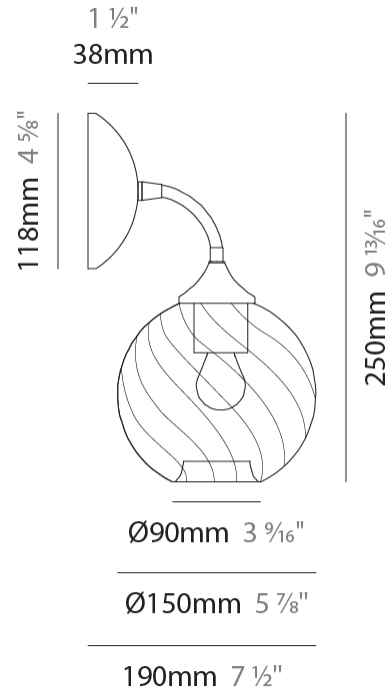

PARIGI PALLA SURFACE

D143017-

base number   Finish
Options

PROJECT	_____
TYPE	_____
SPECIFIER	_____
QUANTITY	_____
DATE	_____

1. To build a product code in our configurator select the specify button on the base model # product page
2. To build a manual product code on this datasheet choose from the options listed below in blue font and add the suffix to the base model #

GENERAL

Series: Parigi
Subseries: Parigi Palla
Brand: Cangini & Tucci
Division: Design
Mounting Type: Surface
Mounting Location: Wall
Subcategory: Ambient

PHYSICAL

Shape: Sphere
Length (mm): 150
Length (in): 5 7/8
Height (mm): 250
Depth (mm): 190
Height (in): 9 13/16
Depth (in): 7 1/2
Light Distribution: Omnidirectional
Weight (kg): 0.49
Weight (lbs): 1.08
Fixture Finish: [AMB / GRN / PNK / RUB / SKB / SMK / TOB / TRA](#)
Holder Finish: CHR
Fixture Material: Glass / Metal

ELECTRICAL

Number of Lamps: 1
Lamp Type: LED Retrofit
Bulb Included: Bulb Not Included
Max. Wattage Per Lamp (W): 4
Lamp Base: E12
Input Voltage (V): 120

LED

OPTICAL

RATINGS AND CERTIFICATIONS

Certified By: Certified for North American Standards
IP rating: IP20