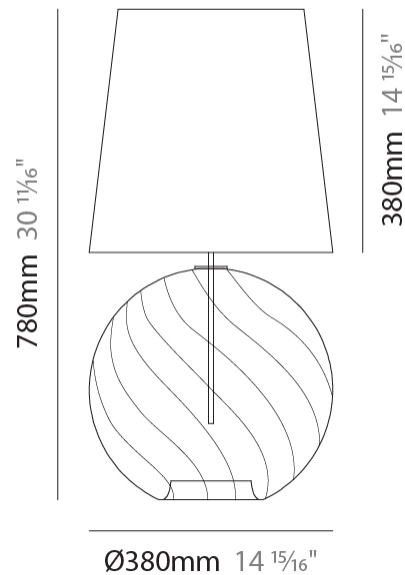

Ø380mm 14 ¹⁵/₁₆"

Ø290mm 11 ⁷/₁₆"