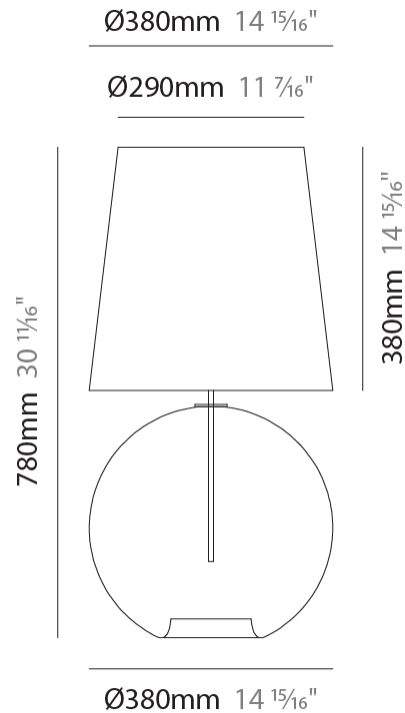

PARIGI PALLA PORTABLE

D144016-

base number Finish
Options

1. To build a product code in our configurator select the specify button on the base model # product page
2. To build a manual product code on this datasheet choose from the options listed below in blue font and add the suffix to the base model #

GENERAL

Series: Parigi
Subseries: Parigi Palla
Brand: Cangini & Tucci
Division: Design
Mounting Type: Portable
Mounting Location: Table
Subcategory: Ambient

PHYSICAL

Shape: Sphere
Diameter (mm): 380
Diameter (in): 14 ¹⁵/₁₆
Height (mm): 780
Height (in): 30 ¹¹/₁₆
Light Distribution: Omnidirectional
Weight (kg): 2.70
Weight (lbs): 5.95
[Fixture Finish: AMB / GRN / PNK / RUB / SKB / SMK / TOB / TRA](#)
Holder Finish: CHR
Fixture Material: Glass / Metal

ELECTRICAL

Number of Lamps: 1
Lamp Type: LED Retrofit
Bulb Included: Bulb Not Included
Max. Wattage Per Lamp (W): 7
Lamp Base: E26
Input Voltage (V): 120
Upon Request: 277Vac / GU24

LED

OPTICAL

RATINGS AND CERTIFICATIONS

Certified By: Certified for North American Standards
IP rating: IP20

PROJECT
TYPE
SPECIFIER
QUANTITY
DATE