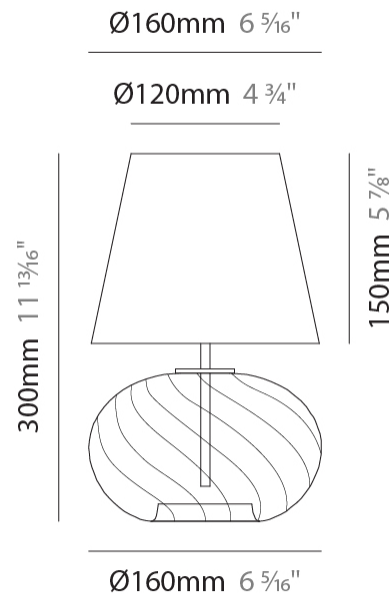

PARIGI CIPOLLA PORTABLE

D144011-

base number Finish
Options

1. To build a product code in our configurator select the specify button on the base model # product page
2. To build a manual product code on this datasheet choose from the options listed below in blue font and add the suffix to the base model #

GENERAL

Series: Parigi
Subseries: Parigi Cipolla
Brand: Cangini & Tucci
Division: Design
Mounting Type: Portable
Mounting Location: Table
Subcategory: Ambient

PHYSICAL

Shape: Sphere
Diameter (mm): 160
Diameter (in): 6 ⁵/₁₆
Height (mm): 300
Height (in): 11 ¹³/₁₆
Light Distribution: Omnidirectional
Weight (kg): 0.52
Weight (lbs): 1.15
[Fixture Finish: AMB / GRN / PNK / RUB / SKB / SMK / TOB / TRA](#)
Holder Finish: CHR
Fixture Material: Glass / Metal

ELECTRICAL

Number of Lamps: 1
Lamp Type: LED Retrofit
Bulb Included: Bulb Not Included
Max. Wattage Per Lamp (W): 4
Lamp Base: E12
Input Voltage (V): 120

LED

OPTICAL

RATINGS AND CERTIFICATIONS

Certified By: Certified for North American Standards
IP rating: IP20

PROJECT
TYPE
SPECIFIER
QUANTITY
DATE