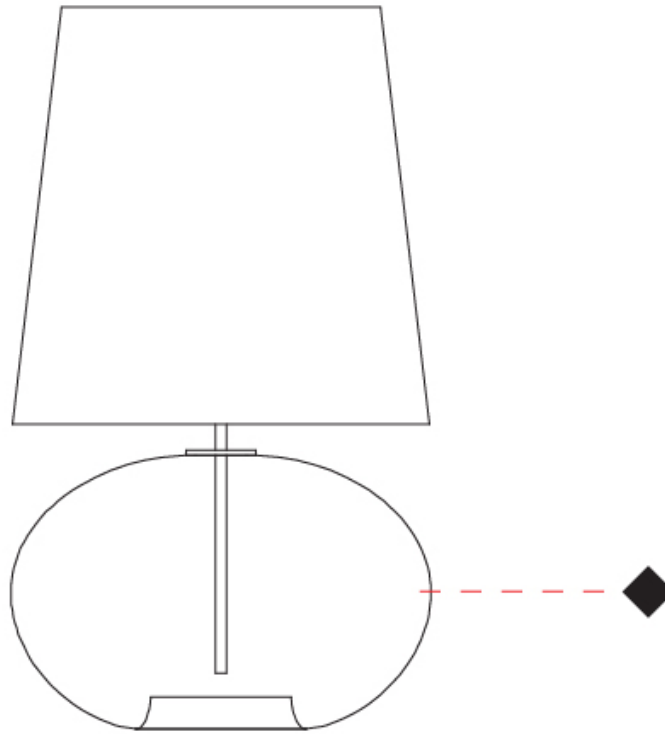

PARIGI CIPOLLA PORTABLE

D144009-

PROJECT

TYPE

SPECIFIER

QUANTITY

DATE

D