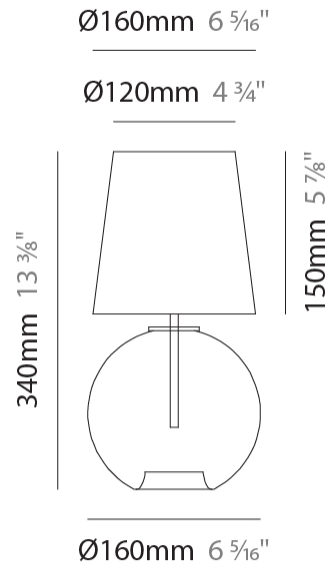

PARIGI PALLA PORTABLE

D144014-

base number Finish
Options

1. To build a product code in our configurator select the specify button on the base model # product page
2. To build a manual product code on this datasheet choose from the options listed below in blue font and add the suffix to the base model #

GENERAL

Series: Parigi
Subseries: Parigi Palla
Brand: Cangini & Tucci
Division: Design
Mounting Type: Portable
Mounting Location: Table
Subcategory: Ambient

PHYSICAL

Shape: Sphere
Diameter (mm): 160
Diameter (in): 6 ⁵/₁₆
Height (mm): 340
Height (in): 13 ³/₈
Light Distribution: Omnidirectional
Weight (kg): 0.52
Weight (lbs): 1.15
[Fixture Finish: AMB / GRN / PNK / RUB / SKB / SMK / TOB / TRA](#)
Holder Finish: CHR
Fixture Material: Glass / Metal

ELECTRICAL

Number of Lamps: 1
Lamp Type: LED Retrofit
Bulb Included: Bulb Not Included
Max. Wattage Per Lamp (W): 4
Lamp Base: E12
Input Voltage (V): 120

LED

OPTICAL

RATINGS AND CERTIFICATIONS

Certified By: Certified for North American Standards
IP rating: IP20

PROJECT
TYPE
SPECIFIER
QUANTITY
DATE