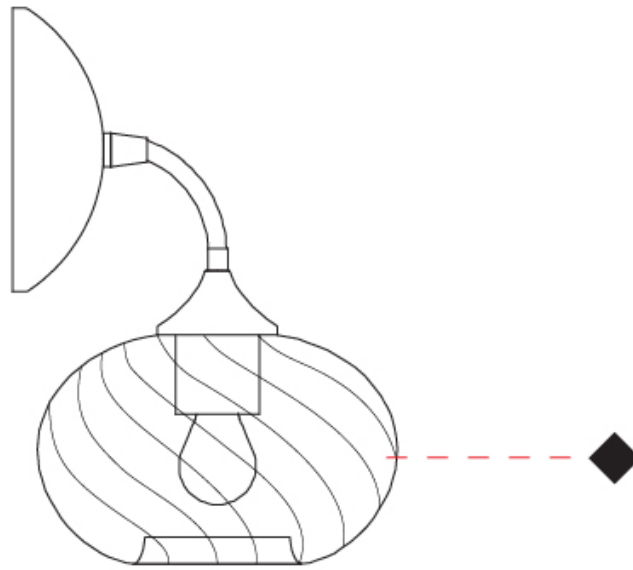

D143015-

PROJECT _____

TYPE _____

SPECIFIER _____

QUANTITY _____

DATE _____

D