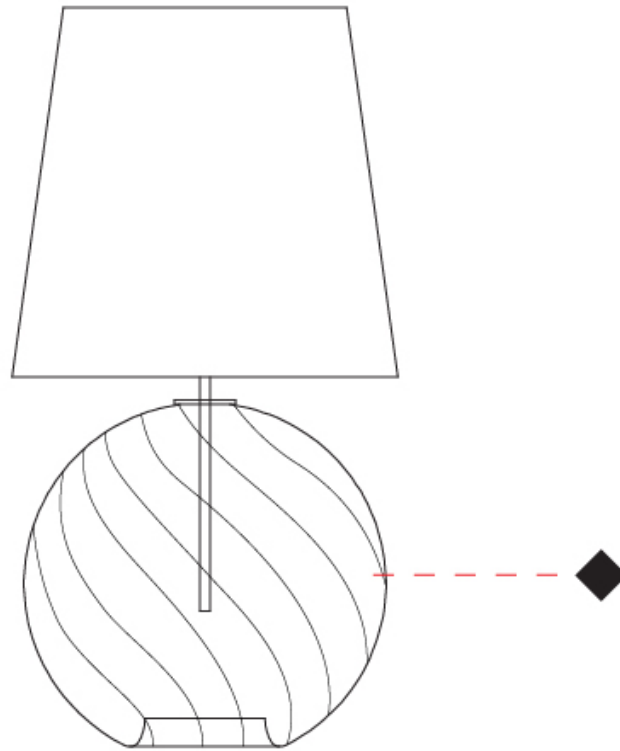

PARIGI PALLA PORTABLE

D144018-

PROJECT

TYPE

SPECIFIER

QUANTITY

DATE

D