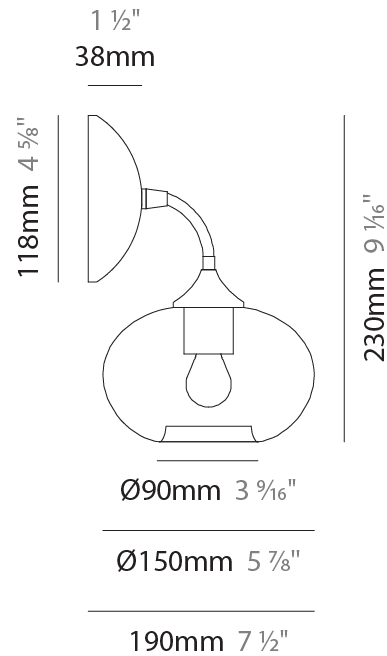

PARIGI CIPOLLA SURFACE

D143014-

base number Finish
Options

PROJECT
TYPE
SPECIFIER
QUANTITY
DATE

1. To build a product code in our configurator select the specify button on the base model # product page
2. To build a manual product code on this datasheet choose from the options listed below in blue font and add the suffix to the base model #

GENERAL

Series: Parigi
Subseries: Parigi Cipolla
Brand: Cangini & Tucci
Division: Design
Mounting Type: Surface
Mounting Location: Wall
Subcategory: Ambient

PHYSICAL

Shape: Sphere
Length (mm): 150
Length (in): 5 7/8
Height (mm): 230
Depth (mm): 190
Height (in): 9 1/16
Depth (in): 7 1/2
Light Distribution: Omnidirectional
Weight (kg): 0.45
Weight (lbs): 0.99
Fixture Finish: [AMB / GRN / PNK / RUB / SKB / SMK / TOB / TRA](#)
Holder Finish: CHR
Fixture Material: Glass / Metal

ELECTRICAL

Number of Lamps: 1
Lamp Type: LED Retrofit
Bulb Included: Bulb Not Included
Max. Wattage Per Lamp (W): 4
Lamp Base: E12
Input Voltage (V): 120

LED

OPTICAL

RATINGS AND CERTIFICATIONS

Certified By: Certified for North American Standards
IP rating: IP20