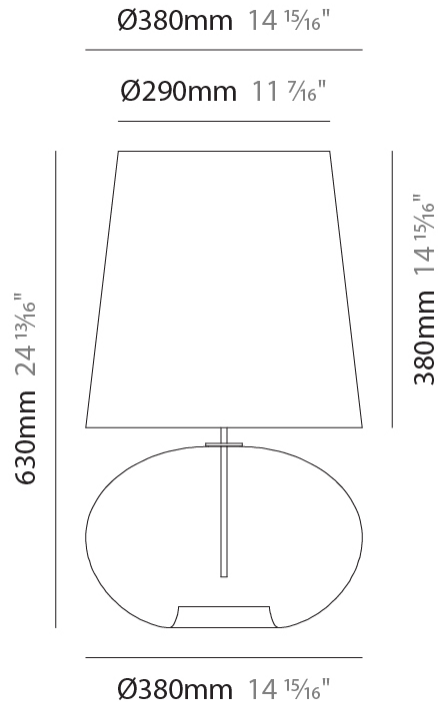

PARIGI CIPOLLA PORTABLE

D144010-

base number Finish
Options

PROJECT
TYPE
SPECIFIER
QUANTITY
DATE

1. To build a product code in our configurator select the specify button on the base model # product page
2. To build a manual product code on this datasheet choose from the options listed below in blue font and add the suffix to the base model #

GENERAL

Series: Parigi
Subseries: Parigi Cipolla
Brand: Cangini & Tucci
Division: Design
Mounting Type: Portable
Mounting Location: Table
Subcategory: Ambient

PHYSICAL

Shape: Sphere
Diameter (mm): 380
Diameter (in): 14 ¹⁵/₁₆"
Height (mm): 630
Height (in): 24 ¹³/₁₆"
Light Distribution: Omnidirectional
Weight (kg): 2.64
Weight (lbs): 5.82
Fixture Finish: [AMB](#) / [GRN](#) / [PNK](#) / [RUB](#) / [SKB](#) / [SMK](#) / [TOB](#) / [TRA](#)
Holder Finish: CHR
Fixture Material: Glass / Metal

ELECTRICAL

Number of Lamps: 1
Lamp Type: LED Retrofit
Bulb Included: Bulb Not Included
Max. Wattage Per Lamp (W): 7
Lamp Base: E26
Input Voltage (V): 120
Upon Request: 277Vac / GU24

LED

OPTICAL

RATINGS AND CERTIFICATIONS

Certified By: Certified for North American Standards
IP rating: IP20