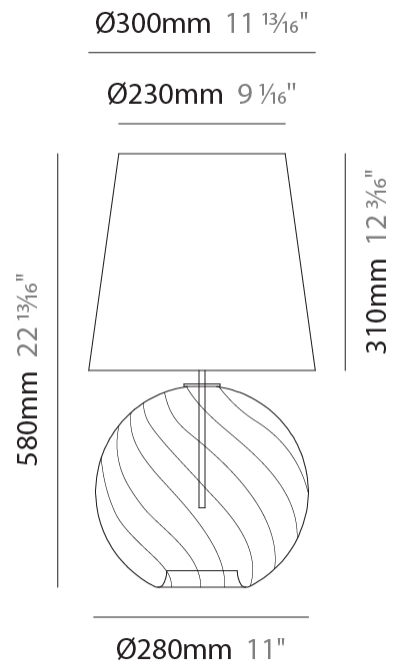

PARIGI PALLA PORTABLE

D144018-

base number Finish
Options

PROJECT
TYPE
SPECIFIER
QUANTITY
DATE

1. To build a product code in our configurator select the specify button on the base model # product page
2. To build a manual product code on this datasheet choose from the options listed below in blue font and add the suffix to the base model #

GENERAL

Series: Parigi
Subseries: Parigi Palla
Brand: Cangini & Tucci
Division: Design
Mounting Type: Portable
Mounting Location: Table
Subcategory: Ambient

PHYSICAL

Shape: Sphere
Diameter (mm): 280
Diameter (in): 11
Height (mm): 580
Height (in): 22 ¹³/₁₆"
Light Distribution: Omnidirectional
Weight (kg): 1.70
Weight (lbs): 3.77
Fixture Finish: [AMB / GRN / PNK / RUB / SKB / SMK / TOB / TRA](#)
Holder Finish: CHR
Fixture Material: Glass / Metal

ELECTRICAL

Number of Lamps: 1
Lamp Type: LED Retrofit
Bulb Included: Bulb Not Included
Max. Wattage Per Lamp (W): 7
Lamp Base: E26
Input Voltage (V): 120
Upon Request: 277Vac / GU24

LED

OPTICAL

RATINGS AND CERTIFICATIONS

Certified By: Certified for North American Standards
IP rating: IP20