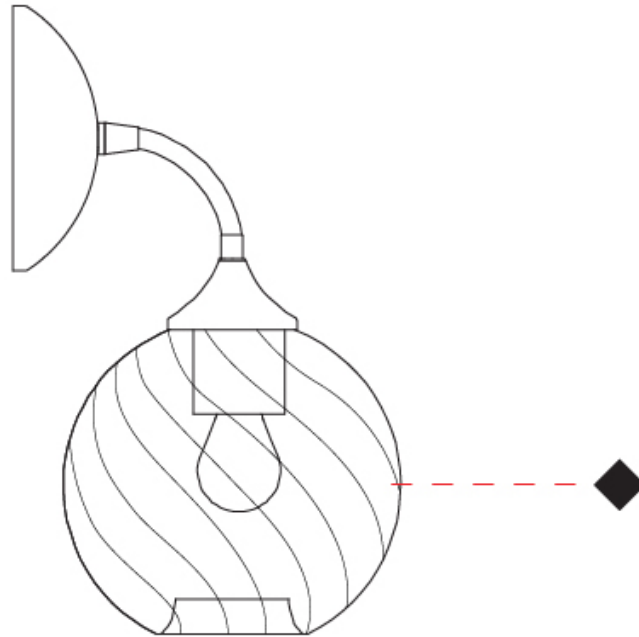

D143017-

PROJECT	_____
TYPE	_____
SPECIFIER	_____
QUANTITY	_____
DATE	_____

D