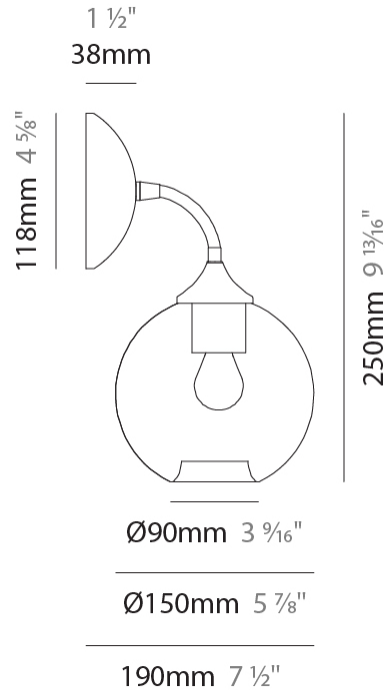

PARIGI PALLA SURFACE

D143016-

base number Finish
Options

PROJECT
TYPE
SPECIFIER
QUANTITY
DATE

1. To build a product code in our configurator select the specify button on the base model # product page
2. To build a manual product code on this datasheet choose from the options listed below in blue font and add the suffix to the base model #

GENERAL

Series: Parigi
Subseries: Parigi Palla
Brand: Cangini & Tucci
Division: Design
Mounting Type: Surface
Mounting Location: Wall
Subcategory: Ambient

PHYSICAL

Shape: Sphere
Length (mm): 150
Length (in): 5 7/8
Height (mm): 250
Depth (mm): 190
Height (in): 9 13/16
Depth (in): 7 1/2
Light Distribution: Omnidirectional
Weight (kg): 0.49
Weight (lbs): 1.08
Fixture Finish: [AMB / GRN / PNK / RUB / SKB / SMK / TOB / TRA](#)
Holder Finish: CHR
Fixture Material: Glass / Metal

ELECTRICAL

Number of Lamps: 1
Lamp Type: LED Retrofit
Bulb Included: Bulb Not Included
Max. Wattage Per Lamp (W): 4
Lamp Base: E12
Input Voltage (V): 120

LED

OPTICAL

RATINGS AND CERTIFICATIONS

Certified By: Certified for North American Standards
IP rating: IP20