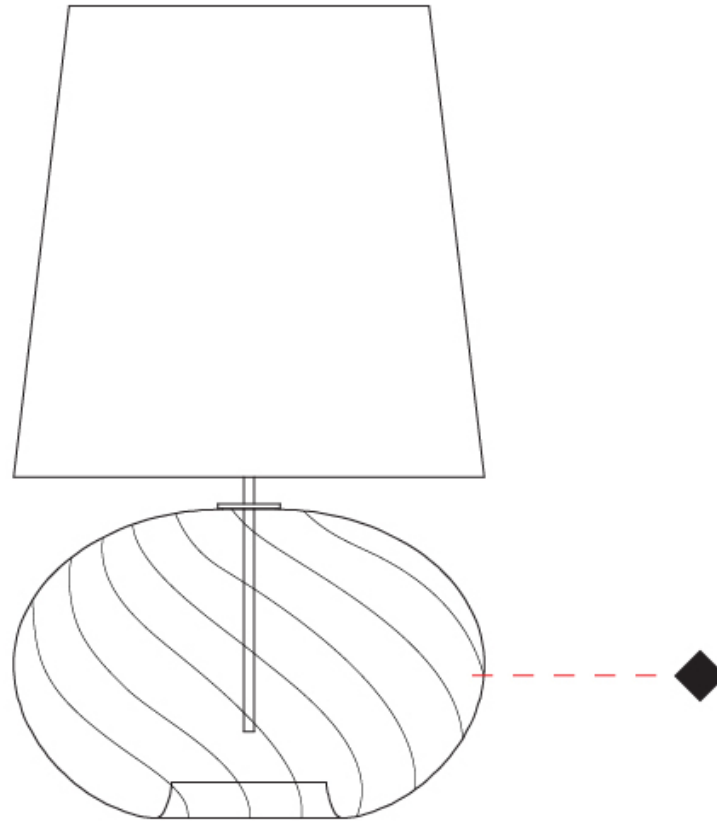

PARIGI CIPOLLA PORTABLE

D144013-

PROJECT _____

TYPE _____

SPECIFIER _____

QUANTITY _____

DATE _____

D