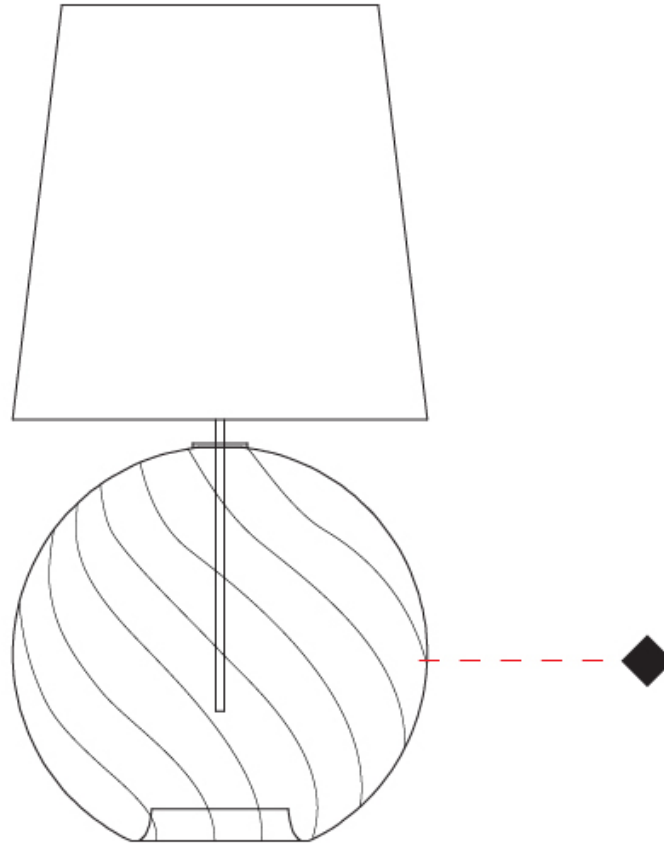

PARIGI PALLA PORTABLE

D144019-

PROJECT

TYPE

SPECIFIER

QUANTITY

DATE

D