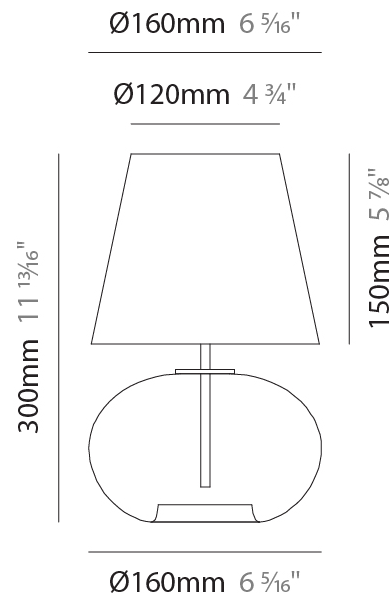

PARIGI CIPOLLA PORTABLE

D144008-

base number Finish
Options

PROJECT
TYPE
SPECIFIER
QUANTITY
DATE

1. To build a product code in our configurator select the specify button on the base model # product page
2. To build a manual product code on this datasheet choose from the options listed below in blue font and add the suffix to the base model #

GENERAL

Series: Parigi
Subseries: Parigi Cipolla
Brand: Cangini & Tucci
Division: Design
Mounting Type: Portable
Mounting Location: Table
Subcategory: Ambient

PHYSICAL

Shape: Sphere
Diameter (mm): 160
Diameter (in): 6 ⁵/₁₆
Height (mm): 300
Height (in): 11 ¹³/₁₆
Light Distribution: Omnidirectional
Weight (kg): 0.52
Weight (lbs): 1.15
Fixture Finish: [AMB](#) / [GRN](#) / [PNK](#) / [RUB](#) / [SKB](#) / [SMK](#) / [TOB](#) / [TRA](#)
Holder Finish: CHR
Fixture Material: Glass / Metal

ELECTRICAL

Number of Lamps: 1
Lamp Type: LED Retrofit
Bulb Included: Bulb Not Included
Max. Wattage Per Lamp (W): 4
Lamp Base: E12
Input Voltage (V): 120

LED

OPTICAL

RATINGS AND CERTIFICATIONS

Certified By: Certified for North American Standards
IP rating: IP20