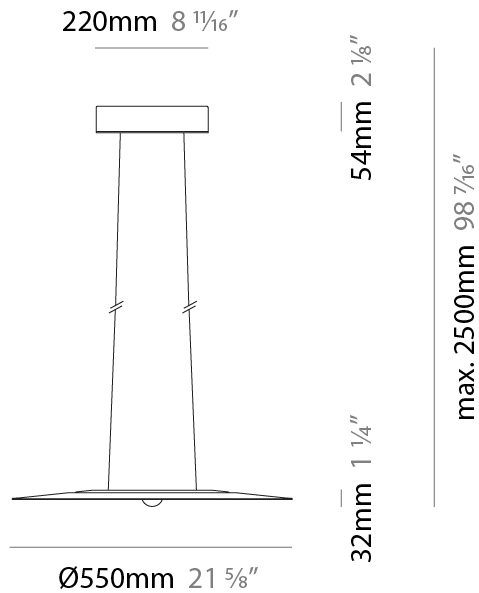

PROJECT
TYPE
SPECIFIER
QUANTITY
DATE

PASSEPARTOUT SUSPENSION

D31022- : D31022-MWH

base number

1. To build a product code in our configurator select the specify button on the base model # product page
2. To build a manual product code on this datasheet choose from the options listed below in blue font and add the suffix to the base model #

GENERAL

Series: Passepartout
Partner: Cini & Nils
Division: Design
Installation: Suspension
Product Type: Pendant
Mounting Location: Ceiling
Light Distribution: Direct

PHYSICAL

Shape: Round
Diameter (mm): 550
Diameter (in): 21 ⁵/₈
Height (mm): 32
Height (in): 1 ¹/₄
Max. Overall Height (mm): 2500
Max. Overall Height (in): 98 ⁷/₁₆
Weight (kg): 6.3
Weight (lbs): 5.07
Fixture Material: Aluminum

ELECTRICAL

Lamp Type: LED
Total Output Wattage (W): 12.6 (Dir) / 14.9 (Ind)
Dimming: Tri-Mode (Non-Dimming and Phase Dimming (120Vac only) and 0-10V Dimming)
Driver Included: Yes
Driver Location: Integrated
Driver Type: Constant Current - 120 / 277Vac
Driver Class: Class 2
Input Voltage (V): 120 - 277
Constant Current (MA): 350
Upon Request: Non-dimming / 0-10Vdc dimming / Phase dimming @120Vac only / 277Vac

LED

Color Temperature (°K): 2800
Nominal Lumen (lm): 2800
CRI: >90 CRI
Lamp Life (hrs): 50000

OPTICAL

RATINGS AND CERTIFICATIONS

Certified By: Certified for North American Standards
IP rating: IP20