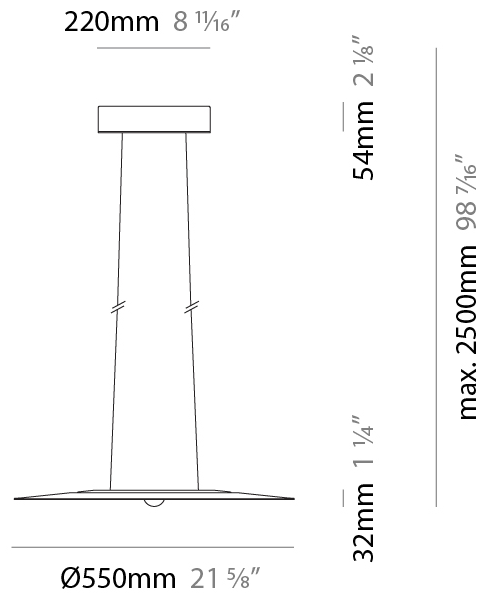

PROJECT	
TYPE	
SPECIFIER	
QUANTITY	
DATE	

PASSEPARTOUT SUSPENSION

D31022- : D31022-MGD

base number

1. To build a product code in our configurator select the specify button on the base model # product page
2. To build a manual product code on this datasheet choose from the options listed below in blue font and add the suffix to the base model #

GENERAL

Series: Passepartout
Partner: Cini & Nils
Division: Design
Installation: Suspension
Product Type: Pendant
Mounting Location: Ceiling
Light Distribution: Direct

PHYSICAL

Shape: Round
Diameter (mm): 550
Diameter (in): 21 ⁵/₈
Height (mm): 32
Height (in): 1 ¹/₄
Max. Overall Height (mm): 2500
Max. Overall Height (in): 98 ⁷/₁₆
Weight (kg): 6.3
Weight (lbs): 5.07
Fixture Material: Aluminum

ELECTRICAL

Lamp Type: LED
Input Wattage (W): 29
Total Output Wattage (W): 12.6 (Dir) / 14.9 (Ind)
Dimming: Tri-Mode (Non-Dimming and Phase Dimming (120Vac only) and 0-10V Dimming)
Driver Included: Yes
Driver Location: Integrated
Driver Type: Constant Current - Universal
Driver Class: Class 1
Input Voltage (V): 120 - 277
Constant Current (MA): 350
Upon Request: Non-dimming / 0-10Vdc dimming / Phase dimming @120Vac only / 277Vac

LED

Color Temperature (°K): 2800
Nominal Lumen (lm): 2800
CRI: >90 CRI
Lamp Life (hrs): 50000

OPTICAL

RATINGS AND CERTIFICATIONS

Certified By: Certified for North American Standards
IP rating: IP20