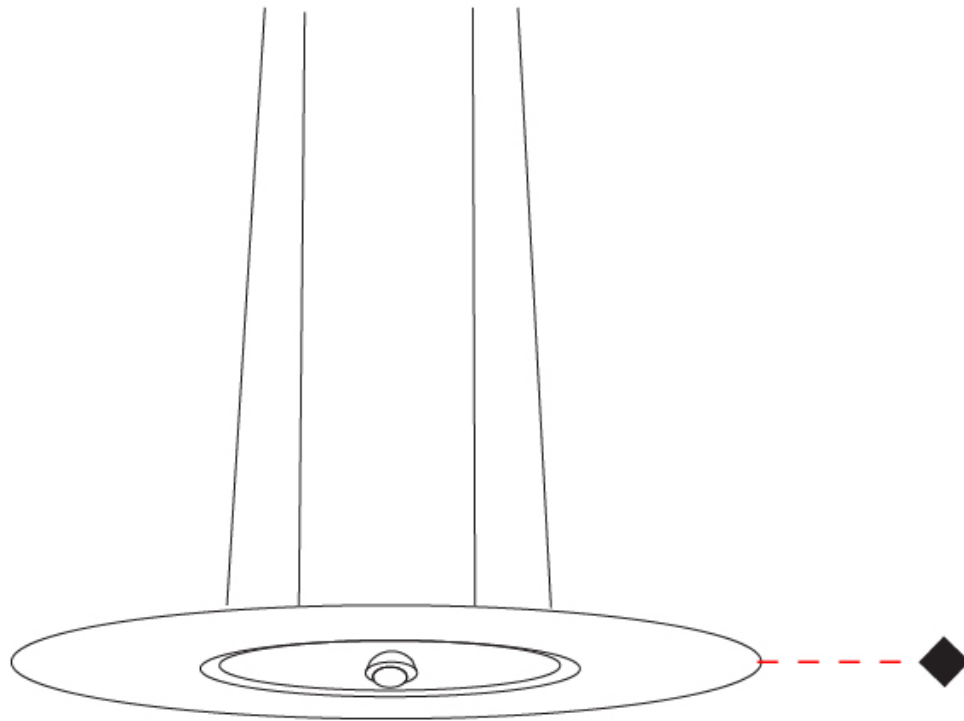

PASSEPARTOUT SUSPENSION

D31022- : D31022-MGD

PROJECT

TYPE

SPECIFIER

QUANTITY

DATE

D