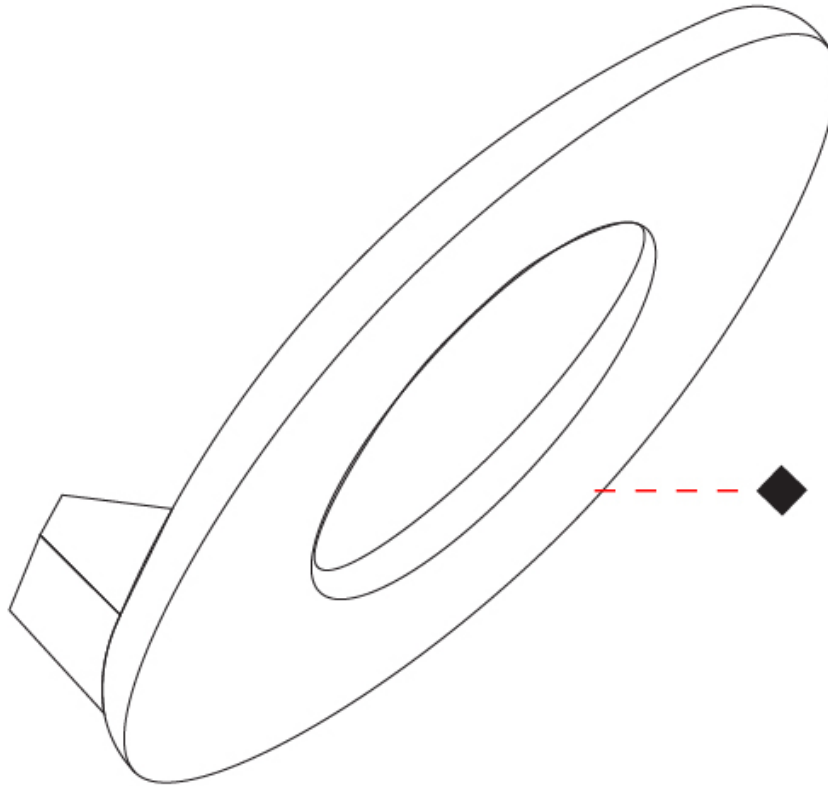

PASSEPARTOUT SURFACE

D33001-

PROJECT	_____
TYPE	_____
SPECIFIER	_____
QUANTITY	_____
DATE	_____